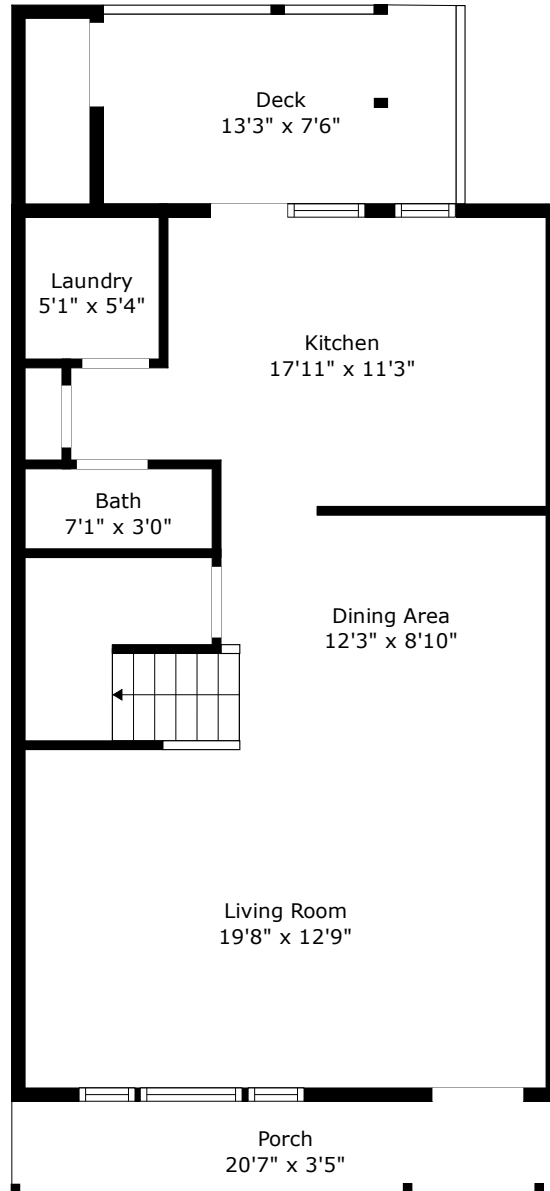

481 Doane Way

Beresford Commons
Charleston, SC 29492

Floor 1

Floor 2

TOTAL: 1305 sq. ft

FLOOR 1: 661 sq. ft, FLOOR 2: 644 sq. ft

EXCLUDED AREAS: DECK: 96 sq. ft, PORCH: 71 sq. ft

481 Doane Way

Beresford Commons
Charleston, SC 29492

Floor 1

TOTAL: 1305 sq. ft

FLOOR 1: 661 sq. ft, FLOOR 2: 644 sq. ft

EXCLUDED AREAS: DECK: 96 sq. ft, PORCH: 71 sq. ft

481 Doane Way

Beresford Commons
Charleston, SC 29492

Floor 2

TOTAL: 1305 sq. ft

FLOOR 1: 661 sq. ft, FLOOR 2: 644 sq. ft

EXCLUDED AREAS: DECK: 96 sq. ft, PORCH: 71 sq. ft

Floor Plan Created By Cubicasa App. Measurements Deemed Highly Reliable But Not Guaranteed.