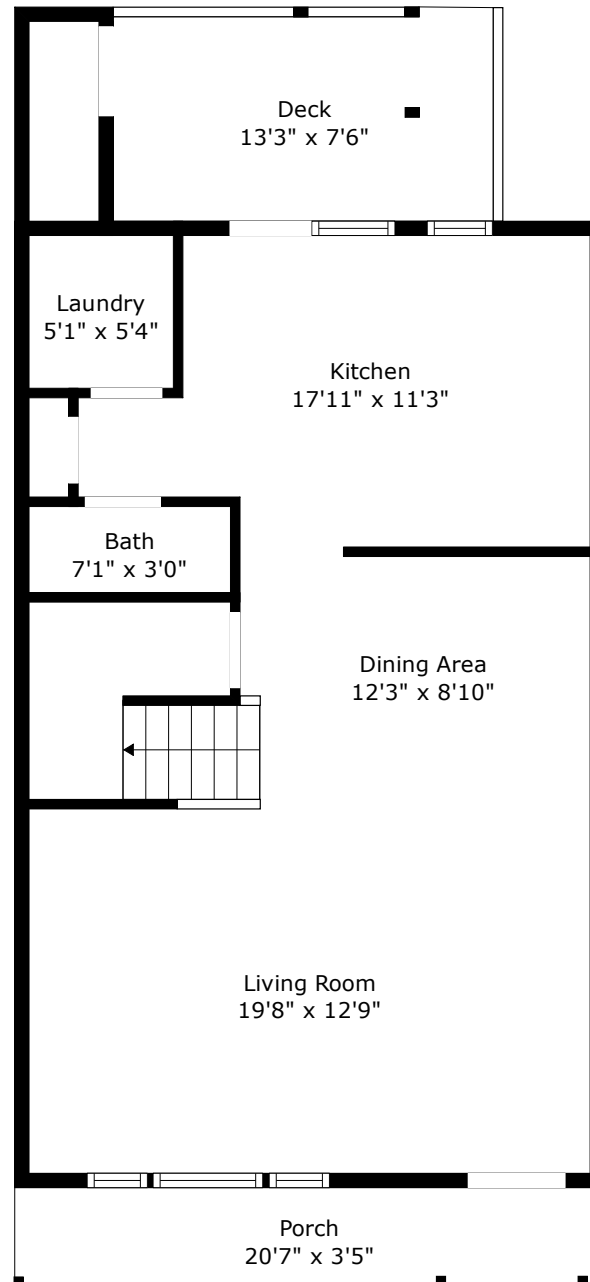

481 Doane Way

Beresford Commons
Charleston, SC 29492

Floor 1

Floor 2

TOTAL: 1305 sq. ft

FLOOR 1: 661 sq. ft, FLOOR 2: 644 sq. ft

EXCLUDED AREAS: DECK: 96 sq. ft, PORCH: 71 sq. ft

481 Doane Way

Beresford Commons
Charleston, SC 29492

Floor 1

TOTAL: 1305 sq. ft

FLOOR 1: 661 sq. ft, FLOOR 2: 644 sq. ft

EXCLUDED AREAS: DECK: 96 sq. ft, PORCH: 71 sq. ft

481 Doane Way

Beresford Commons
Charleston, SC 29492

Floor 2

TOTAL: 1305 sq. ft

FLOOR 1: 661 sq. ft, FLOOR 2: 644 sq. ft

EXCLUDED AREAS: DECK: 96 sq. ft, PORCH: 71 sq. ft

Floor Plan Created By Cubicasa App. Measurements Deemed Highly Reliable But Not Guaranteed.