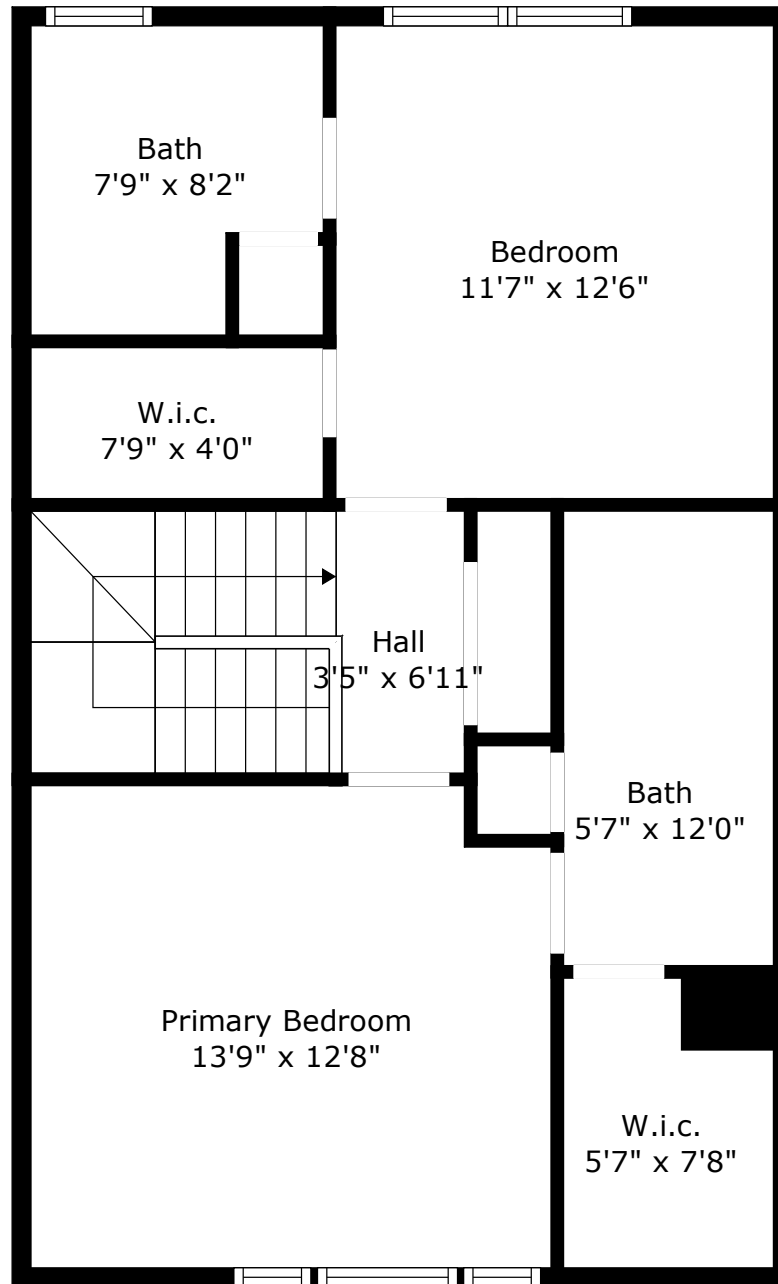

481 Doane Way

Beresford Commons
Charleston, SC 29492

Floor 1

Floor 2

TOTAL: 1305 sq. ft

FLOOR 1: 661 sq. ft, FLOOR 2: 644 sq. ft

EXCLUDED AREAS: DECK: 96 sq. ft, PORCH: 71 sq. ft

481 Doane Way

Beresford Commons
Charleston, SC 29492

Floor 1

TOTAL: 1305 sq. ft

FLOOR 1: 661 sq. ft, FLOOR 2: 644 sq. ft

EXCLUDED AREAS: DECK: 96 sq. ft, PORCH: 71 sq. ft

481 Doane Way

Beresford Commons
Charleston, SC 29492

Floor 2

TOTAL: 1305 sq. ft

FLOOR 1: 661 sq. ft, FLOOR 2: 644 sq. ft

EXCLUDED AREAS: DECK: 96 sq. ft, PORCH: 71 sq. ft

Floor Plan Created By Cubicasa App. Measurements Deemed Highly Reliable But Not Guaranteed.