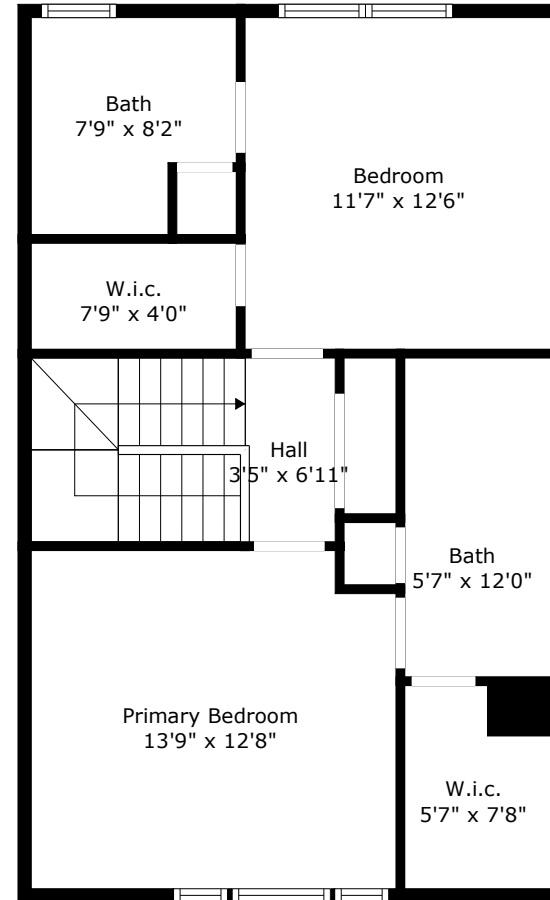

481 Doane Way

Beresford Commons
Charleston, SC 29492

Floor 1

Floor 2

TOTAL: 1305 sq. ft

FLOOR 1: 661 sq. ft, FLOOR 2: 644 sq. ft

EXCLUDED AREAS: DECK: 96 sq. ft, PORCH: 71 sq. ft

481 Doane Way

Beresford Commons
Charleston, SC 29492

Floor 1

TOTAL: 1305 sq. ft

FLOOR 1: 661 sq. ft, FLOOR 2: 644 sq. ft

EXCLUDED AREAS: DECK: 96 sq. ft, PORCH: 71 sq. ft

481 Doane Way

Beresford Commons
Charleston, SC 29492

Floor 2

TOTAL: 1305 sq. ft

FLOOR 1: 661 sq. ft, FLOOR 2: 644 sq. ft

EXCLUDED AREAS: DECK: 96 sq. ft, PORCH: 71 sq. ft

Floor Plan Created By Cubicasa App. Measurements Deemed Highly Reliable But Not Guaranteed.