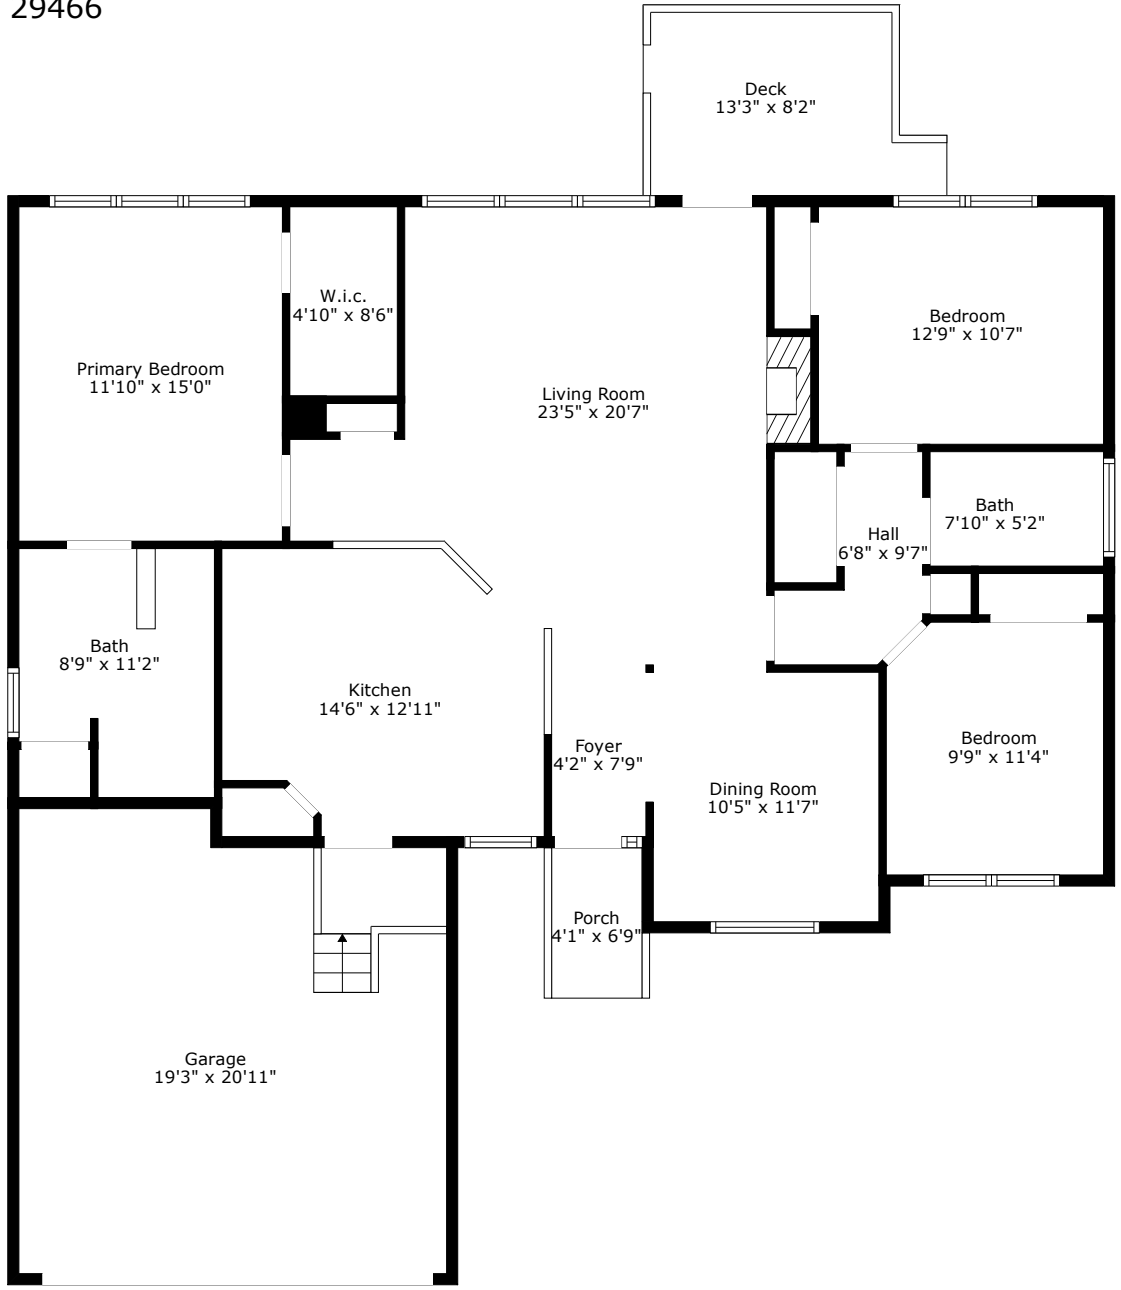

1201 Knightbridge Lane

Park West | Mount Pleasant, SC 29466

TOTAL: 1422 sq. ft

FLOOR 1: 1422 sq. ft

EXCLUDED AREAS: GARAGE: 383 sq. ft, DECK: 104 sq. ft, PORCH: 28 sq. ft

Floor Plan Created by Cubicasa App. Measurements Deemed Highly Reliable But Not Guaranteed.