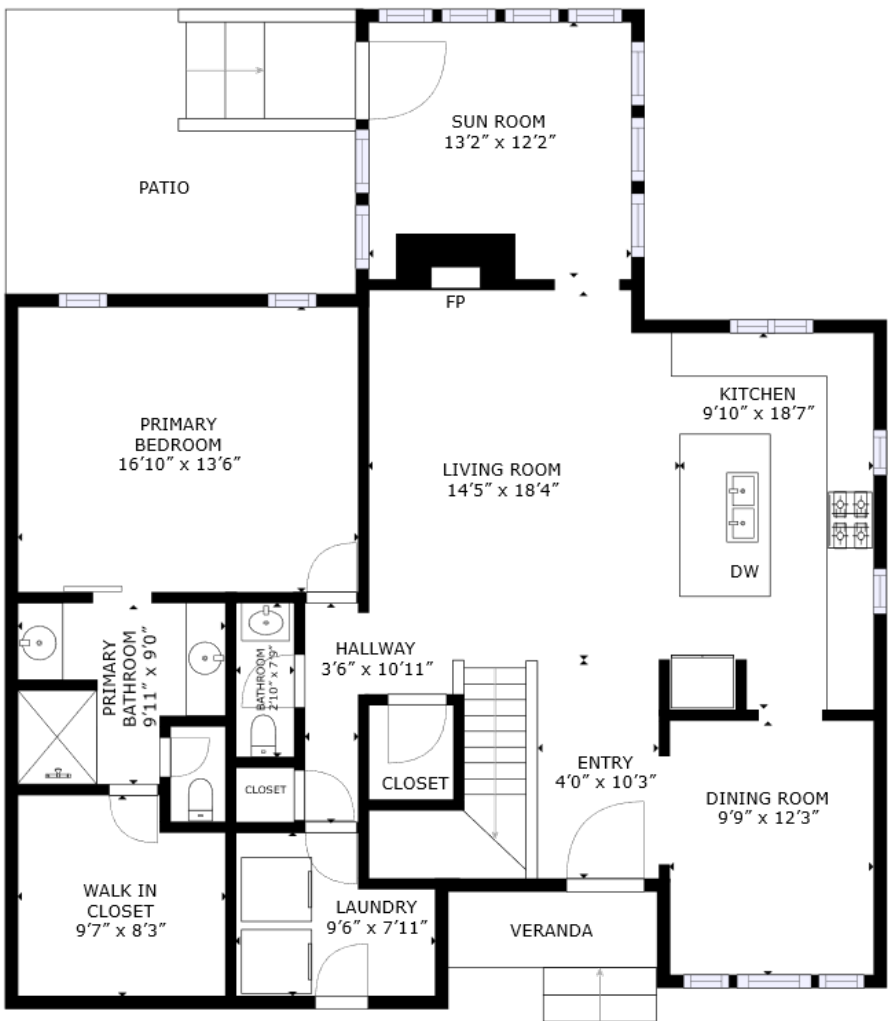

1007 Jervey Point Road

River Reach Pointe | Charleston, SC 29492

FLOOR 1

FLOOR 2

GROSS INTERNAL AREA
FLOOR 1: 1439 sq. ft, FLOOR 2: 1046 sq. ft
TOTAL: 2605 sq. ft
SIZES AND DIMENSIONS ARE APPROXIMATE, ACTUAL MAY VARY.

1007 Jervey Point Road

River Reach Pointe | Charleston, SC 29492

FLOOR 1

GROSS INTERNAL AREA
FLOOR 1: 1439 sq. ft, FLOOR 2: 1046 sq. ft
TOTAL: 2605 sq. ft
SIZES AND DIMENSIONS ARE APPROXIMATE, ACTUAL MAY VARY.

1007 Jervey Point Road

River Reach Pointe | Charleston, SC 29492

FLOOR 2

GROSS INTERNAL AREA
FLOOR 1: 1439 sq. ft, FLOOR 2: 1046 sq. ft
TOTAL: 2605 sq. ft
SIZES AND DIMENSIONS ARE APPROXIMATE, ACTUAL MAY VARY.