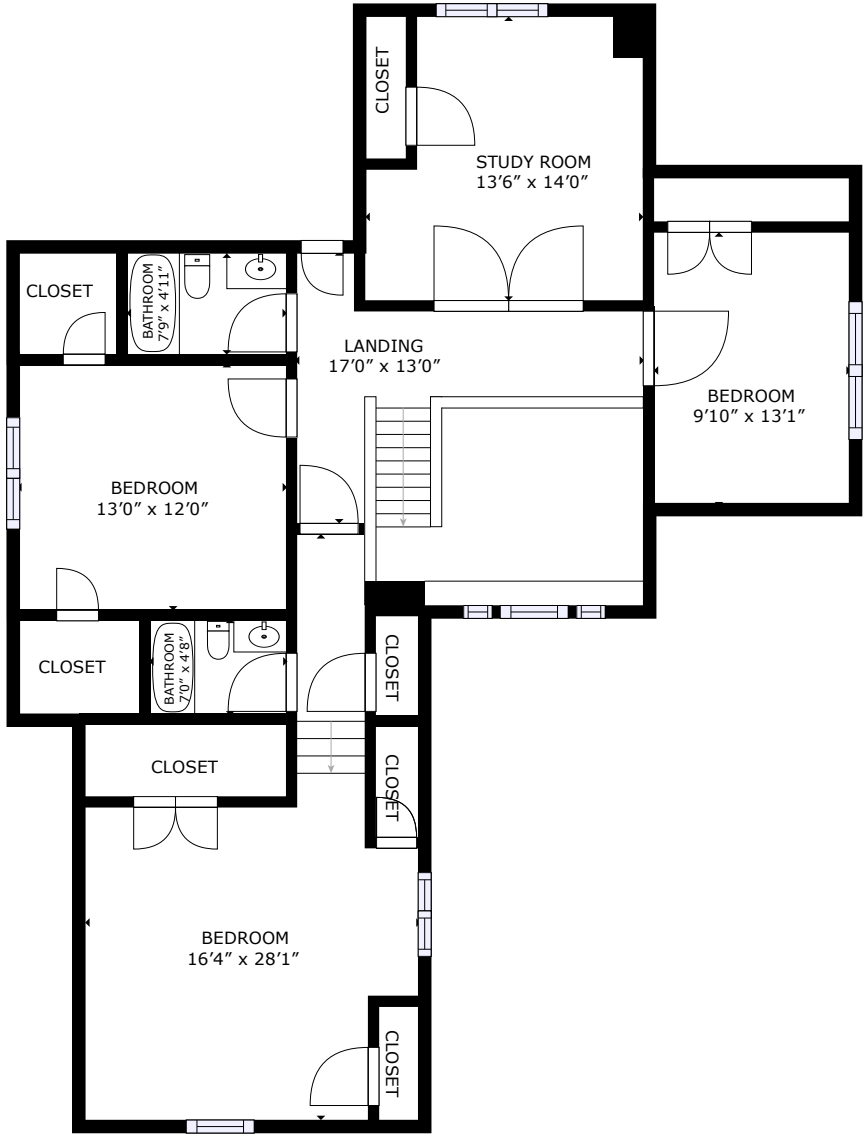

1007 Jervey Point Road

River Reach Pointe | Charleston, SC 29492

FLOOR 1

FLOOR 2

GROSS INTERNAL AREA
FLOOR 1: 1439 sq. ft, FLOOR 2: 1046 sq. ft
TOTAL: 2605 sq. ft
SIZES AND DIMENSIONS ARE APPROXIMATE, ACTUAL MAY VARY.

1007 Jervey Point Road

River Reach Pointe | Charleston, SC 29492

FLOOR 1

GROSS INTERNAL AREA
FLOOR 1: 1439 sq. ft, FLOOR 2: 1046 sq. ft
TOTAL: 2605 sq. ft
SIZES AND DIMENSIONS ARE APPROXIMATE, ACTUAL MAY VARY.

1007 Jervey Point Road

River Reach Pointe | Charleston, SC 29492

FLOOR 2

GROSS INTERNAL AREA
FLOOR 1: 1439 sq. ft, FLOOR 2: 1046 sq. ft
TOTAL: 2605 sq. ft
SIZES AND DIMENSIONS ARE APPROXIMATE, ACTUAL MAY VARY.