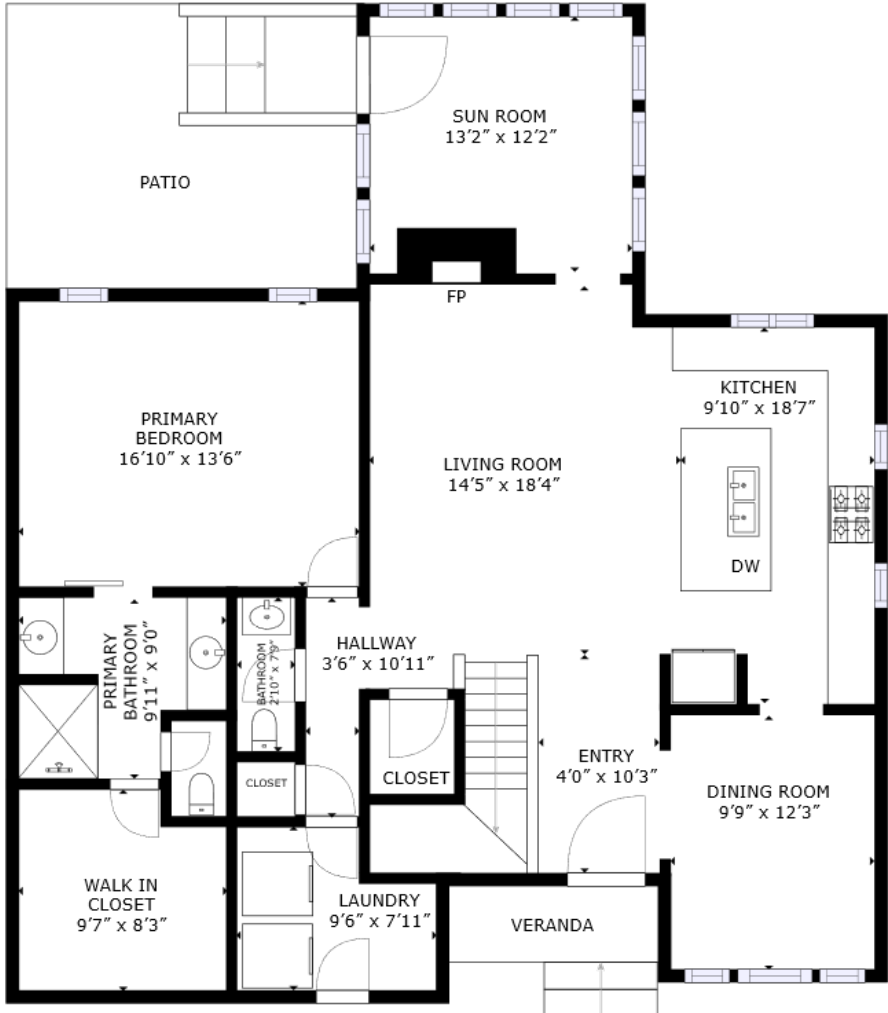

1007 Jervey Point Road

River Reach Pointe | Charleston, SC 29492

FLOOR 1

FLOOR 2

GROSS INTERNAL AREA
FLOOR 1: 1439 sq. ft, FLOOR 2: 1046 sq. ft
TOTAL: 2605 sq. ft
SIZES AND DIMENSIONS ARE APPROXIMATE, ACTUAL MAY VARY.

1007 Jervey Point Road

River Reach Pointe | Charleston, SC 29492

FLOOR 1

GROSS INTERNAL AREA
FLOOR 1: 1439 sq. ft, FLOOR 2: 1046 sq. ft
TOTAL: 2605 sq. ft
SIZES AND DIMENSIONS ARE APPROXIMATE, ACTUAL MAY VARY.

1007 Jervey Point Road

River Reach Pointe | Charleston, SC 29492

FLOOR 2

GROSS INTERNAL AREA
FLOOR 1: 1439 sq. ft, FLOOR 2: 1046 sq. ft
TOTAL: 2605 sq. ft
SIZES AND DIMENSIONS ARE APPROXIMATE, ACTUAL MAY VARY.