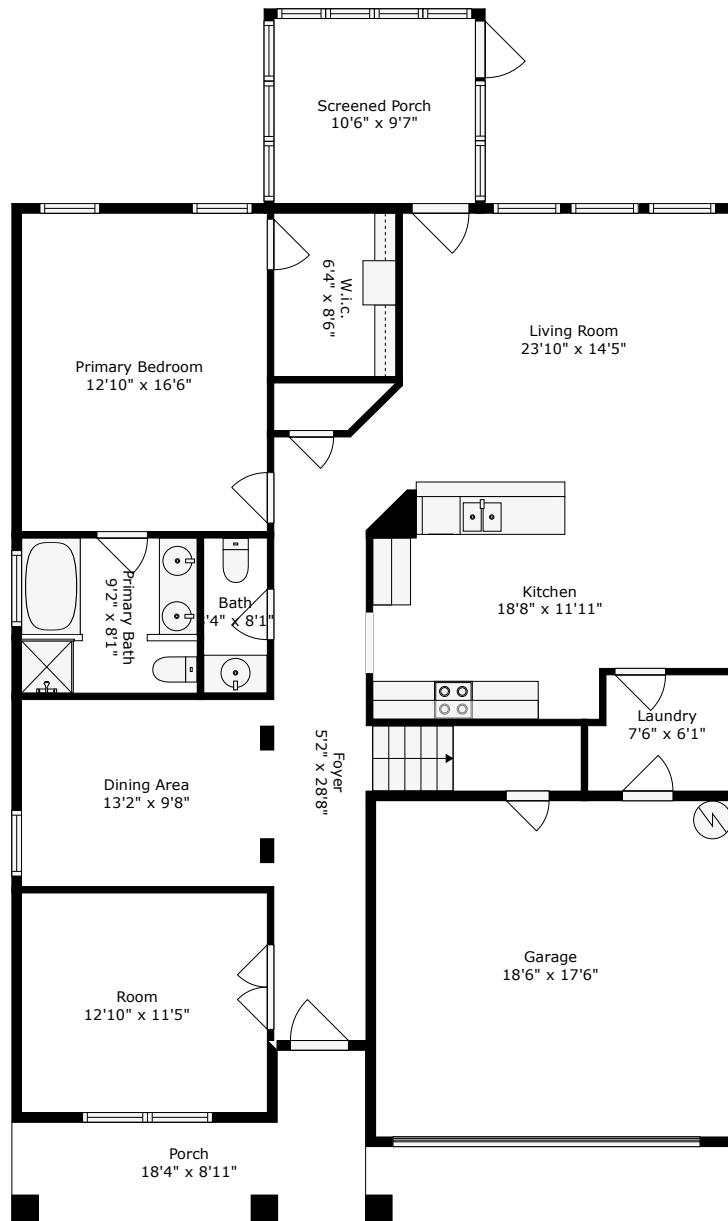

# 109 Waterbrook Drive

Liberty Hall Plantation  
Goose Creek, SC 29445

Floor 1

Floor 2

**TOTAL: 2468 sq. ft**

FLOOR 1: 1393 sq. ft, FLOOR 2: 1075 sq. ft

EXCLUDED AREAS: GARAGE: 324 sq. ft, SCREENED PORCH: 101 sq. ft, PORCH: 113 sq. ft

Floor Plan Created by Cubicasa App. Measurements Deemed Highly Reliable But Not Guaranteed.

# 109 Waterbrook Drive

Liberty Hall Plantation  
Goose Creek, SC 29445

Floor 1

**TOTAL: 2468 sq. ft**

FLOOR 1: 1393 sq. ft, FLOOR 2: 1075 sq. ft

EXCLUDED AREAS: GARAGE: 324 sq. ft, SCREENED PORCH: 101 sq. ft, PORCH: 113 sq. ft