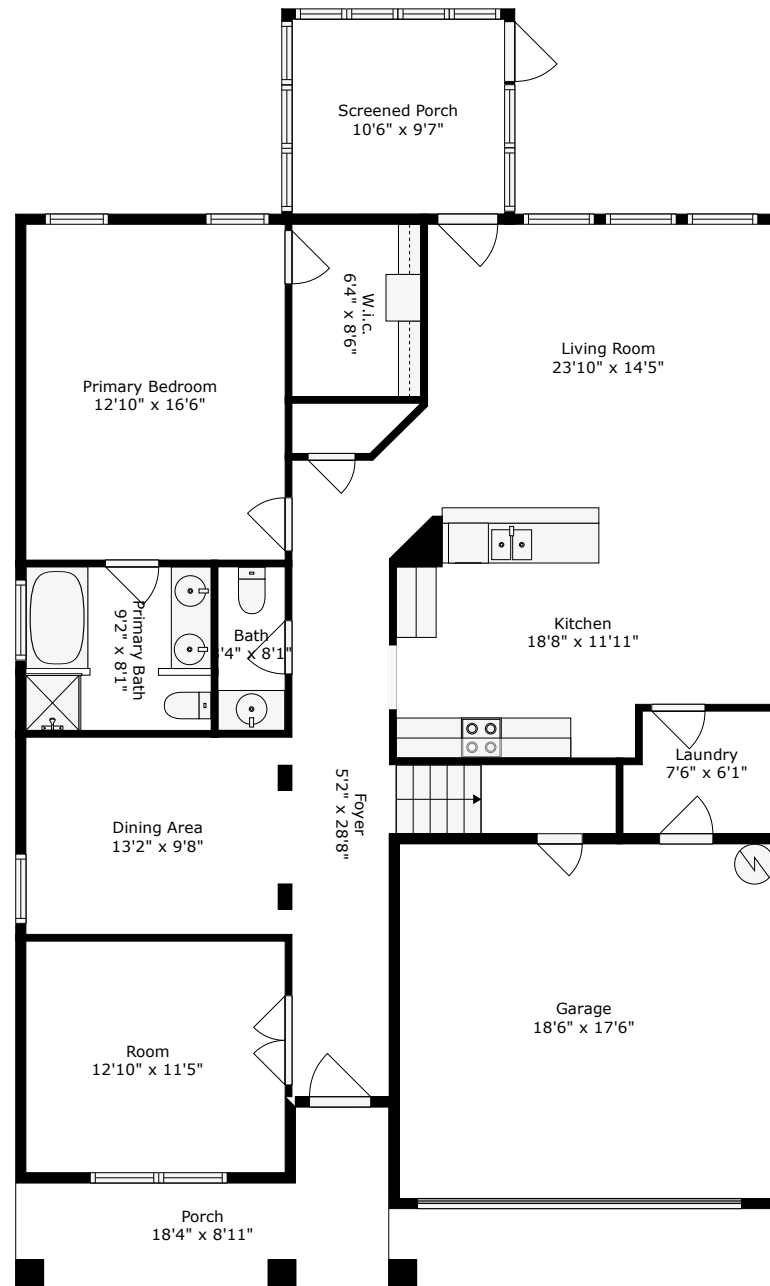

# 109 Waterbrook Drive

Liberty Hall Plantation  
Goose Creek, SC 29445

Floor 1

Floor 2

**TOTAL: 2468 sq. ft**

FLOOR 1: 1393 sq. ft, FLOOR 2: 1075 sq. ft

EXCLUDED AREAS: GARAGE: 324 sq. ft, SCREENED PORCH: 101 sq. ft, PORCH: 113 sq. ft

Floor Plan Created by Cubicasa App. Measurements Deemed Highly Reliable But Not Guaranteed.

# 109 Waterbrook Drive

Liberty Hall Plantation  
Goose Creek, SC 29445

Floor 1

**TOTAL: 2468 sq. ft**

FLOOR 1: 1393 sq. ft, FLOOR 2: 1075 sq. ft

EXCLUDED AREAS: GARAGE: 324 sq. ft, SCREENED PORCH: 101 sq. ft, PORCH: 113 sq. ft