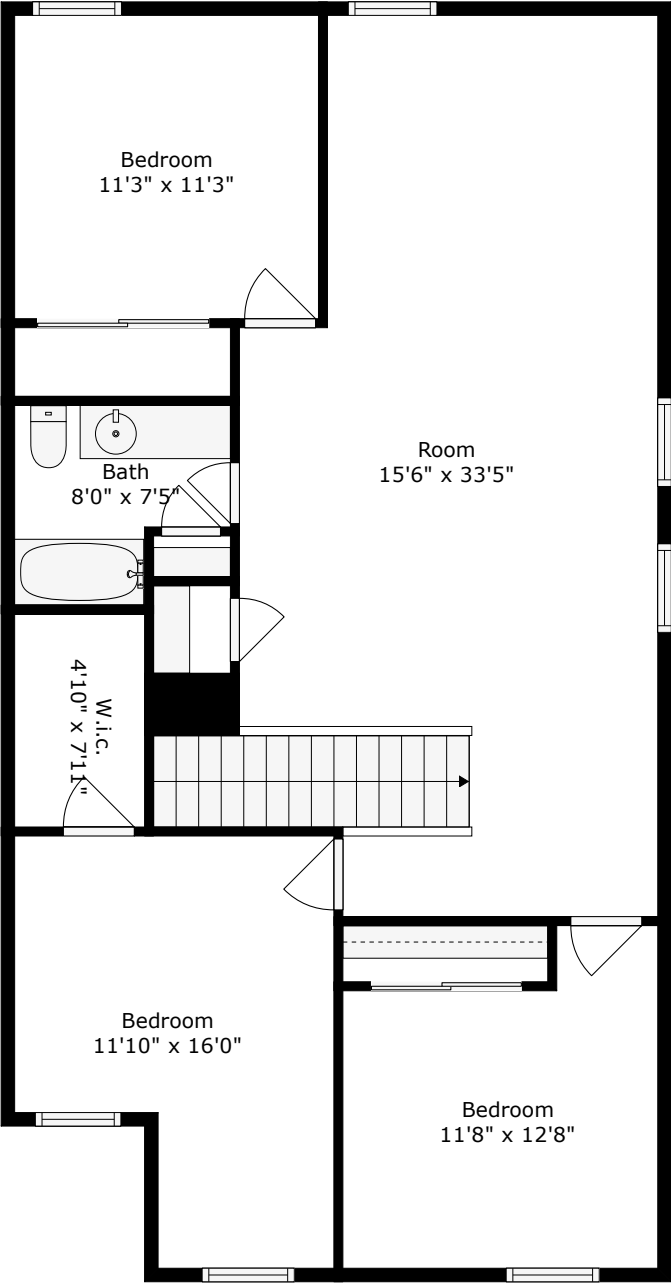

109 Waterbrook Drive

Liberty Hall Plantation
Goose Creek, SC 29445

Floor 2

TOTAL: 2468 sq. ft
FLOOR 1: 1393 sq. ft, FLOOR 2: 1075 sq. ft
EXCLUDED AREAS: GARAGE: 324 sq. ft, SCREENED PORCH: 101 sq. ft, PORCH: 113 sq. ft