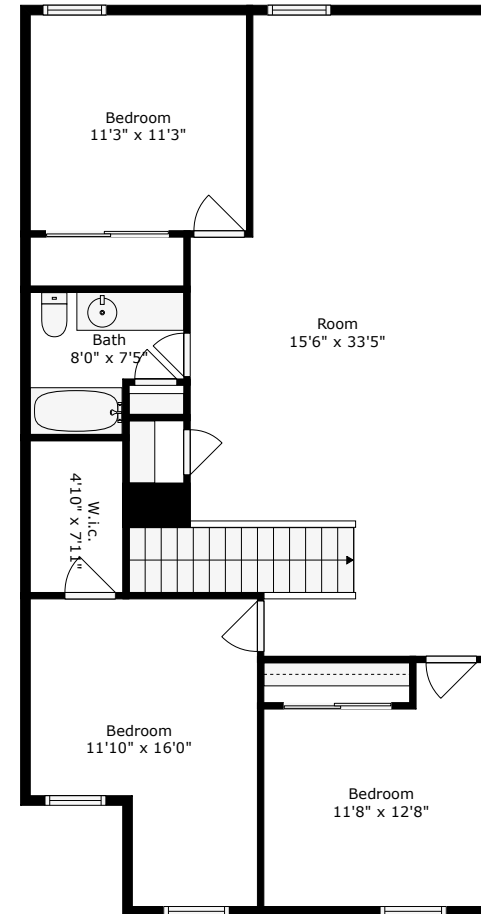

# 109 Waterbrook Drive

Liberty Hall Plantation  
Goose Creek, SC 29445

Floor 1

Floor 2

**TOTAL: 2468 sq. ft**

FLOOR 1: 1393 sq. ft, FLOOR 2: 1075 sq. ft

EXCLUDED AREAS: GARAGE: 324 sq. ft, SCREENED PORCH: 101 sq. ft, PORCH: 113 sq. ft

Floor Plan Created by Cubicasa App. Measurements Deemed Highly Reliable But Not Guaranteed.

# 109 Waterbrook Drive

Liberty Hall Plantation  
Goose Creek, SC 29445

Floor 1

**TOTAL: 2468 sq. ft**

FLOOR 1: 1393 sq. ft, FLOOR 2: 1075 sq. ft

EXCLUDED AREAS: GARAGE: 324 sq. ft, SCREENED PORCH: 101 sq. ft, PORCH: 113 sq. ft