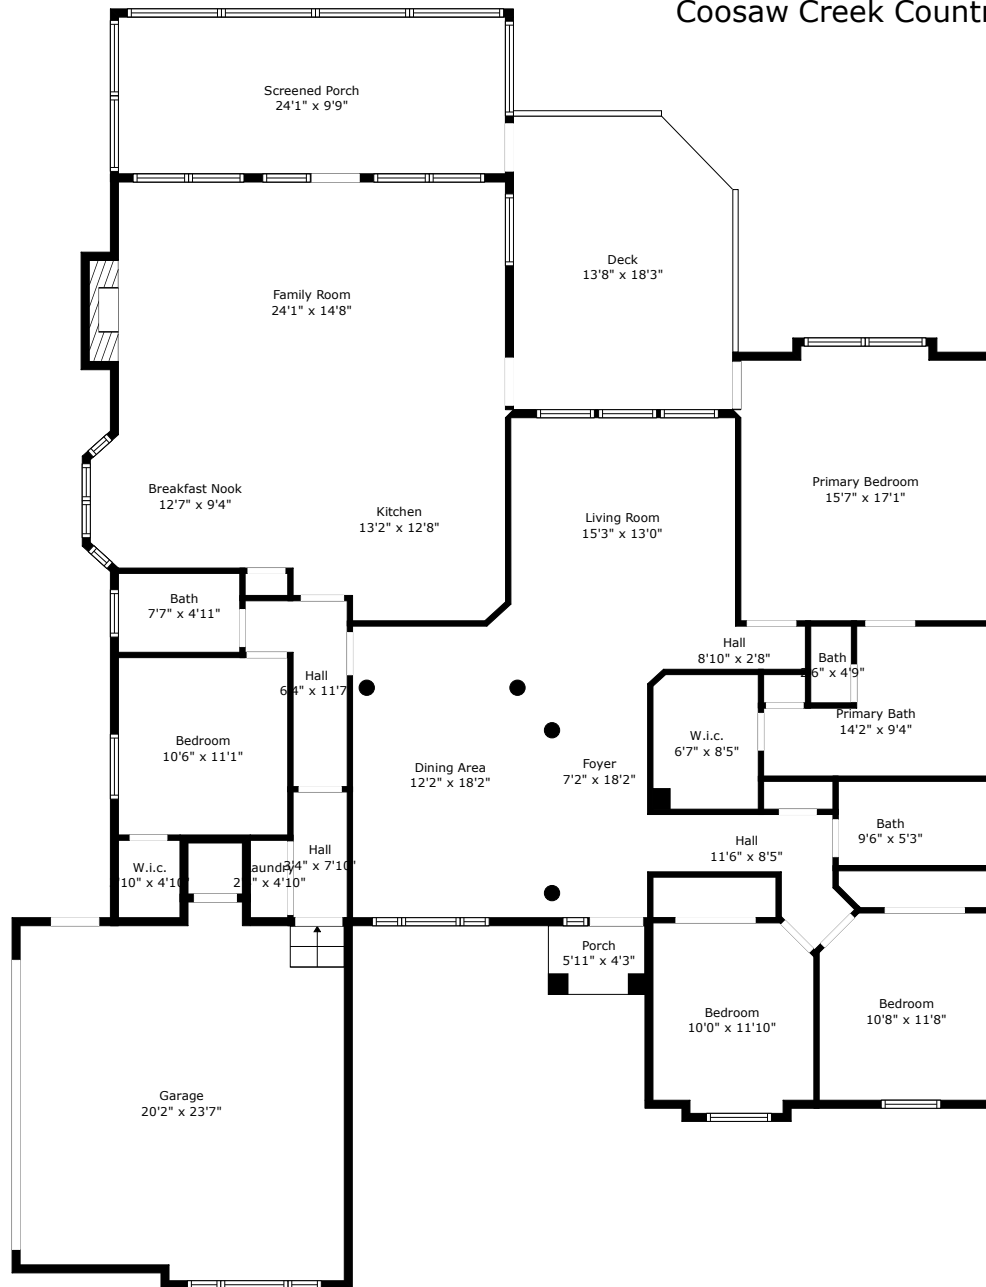

4294 Club Course Drive

Coosaw Creek Country Club | North Charleston, SC 29420

TOTAL: 2360 sq. ft

FLOOR 1: 2360 sq. ft

EXCLUDED AREAS: PORCH: 26 sq. ft, SCREENED PORCH: 236 sq. ft, DECK: 240 sq. ft,
GARAGE: 443 sq. ft, FIREPLACE: 13 sq. ft