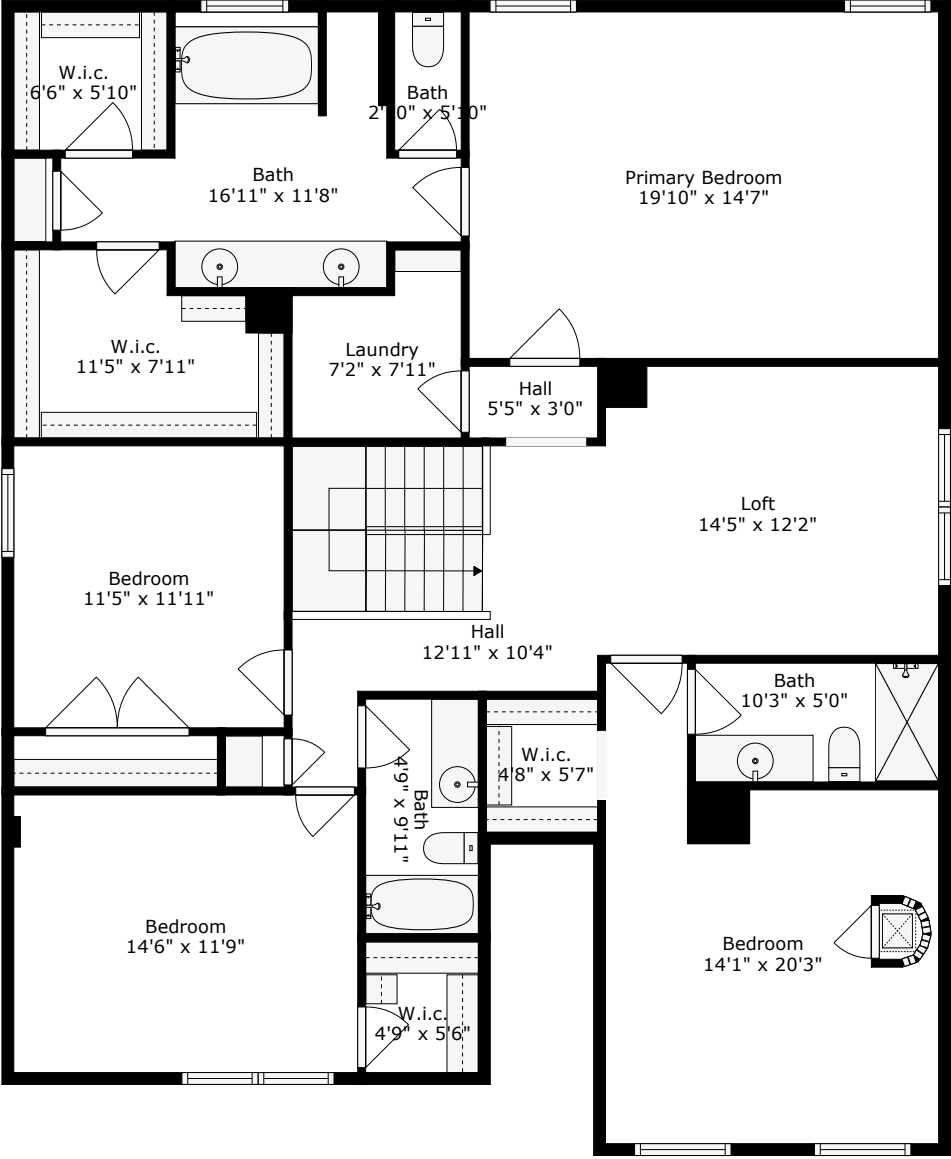

127 Meadow Wood Road

Felder Creek | Summerville, SC 29483

Floor 1

Floor 2

TOTAL: 3143 sq. ft
FLOOR 1: 1407 sq. ft, FLOOR 2: 1736 sq. ft
EXCLUDED AREAS: GARAGE: 371 sq. ft, SCREENED PORCH: 101 sq. ft, PORCH: 116 sq. ft

Floor Plan Created by Cubicasa App. Measurements Deemed Highly Reliable But Not Guaranteed.

127 Meadow Wood Road

Felder Creek | Summerville, SC 29483

Floor 1

TOTAL: 3143 sq. ft
FLOOR 1: 1407 sq. ft, FLOOR 2: 1736 sq. ft
EXCLUDED AREAS: GARAGE: 371 sq. ft, SCREENED PORCH: 101 sq. ft, PORCH: 116 sq. ft

Floor Plan Created by Cubicasa App. Measurements Deemed Highly Reliable But Not Guaranteed.

127 Meadow Wood Road

Felder Creek | Summerville, SC 29483

Floor 2

TOTAL: 3143 sq. ft
FLOOR 1: 1407 sq. ft, FLOOR 2: 1736 sq. ft
EXCLUDED AREAS: GARAGE: 371 sq. ft, SCREENED PORCH: 101 sq. ft, PORCH: 116 sq. ft

Floor Plan Created By Cubicasa App. Measurements Deemed Highly Reliable But Not Guaranteed.