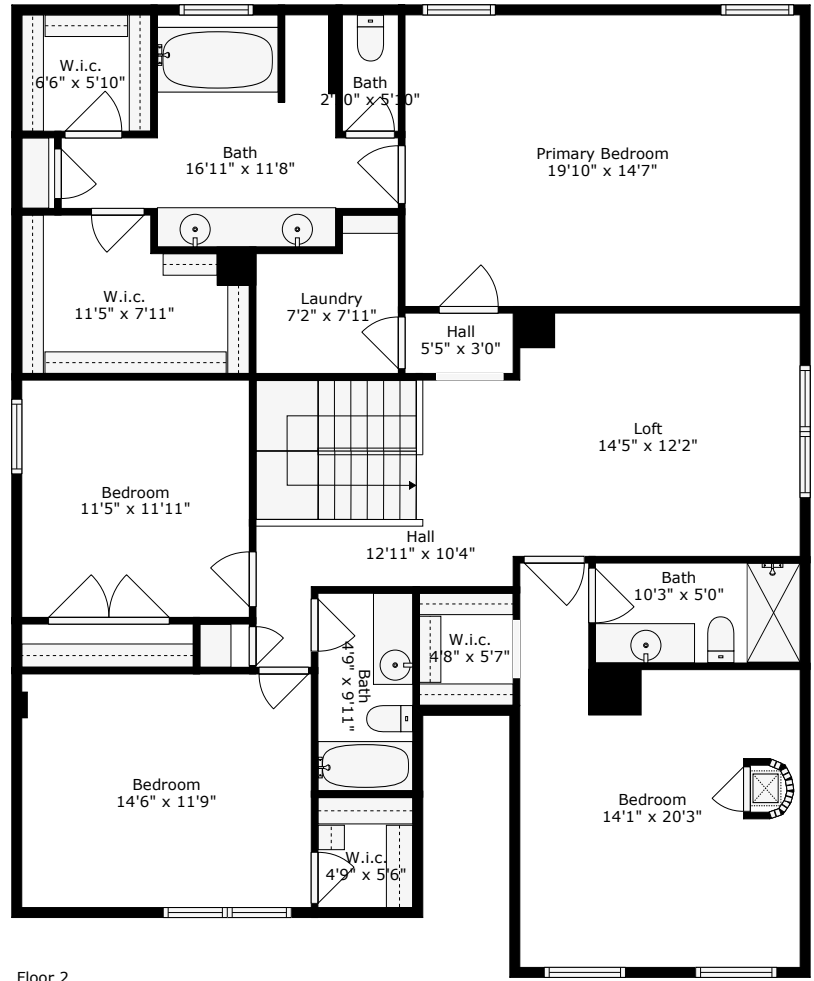

127 Meadow Wood Road

Felder Creek | Summerville, SC 29483

Floor 1

Floor 2

TOTAL: 3143 sq. ft
FLOOR 1: 1407 sq. ft, FLOOR 2: 1736 sq. ft
EXCLUDED AREAS: GARAGE: 371 sq. ft, SCREENED PORCH: 101 sq. ft, PORCH: 116 sq. ft

Floor Plan Created by Cubicasa App. Measurements Deemed Highly Reliable But Not Guaranteed.

127 Meadow Wood Road

Felder Creek | Summerville, SC 29483

Floor 1

TOTAL: 3143 sq. ft
FLOOR 1: 1407 sq. ft, FLOOR 2: 1736 sq. ft
EXCLUDED AREAS: GARAGE: 371 sq. ft, SCREENED PORCH: 101 sq. ft, PORCH: 116 sq. ft

Floor Plan Created by Cubicasa App. Measurements Deemed Highly Reliable But Not Guaranteed.

127 Meadow Wood Road

Felder Creek | Summerville, SC 29483

Floor 2

TOTAL: 3143 sq. ft
FLOOR 1: 1407 sq. ft, FLOOR 2: 1736 sq. ft
EXCLUDED AREAS: GARAGE: 371 sq. ft, SCREENED PORCH: 101 sq. ft, PORCH: 116 sq. ft

Floor Plan Created By Cubicasa App. Measurements Deemed Highly Reliable But Not Guaranteed.