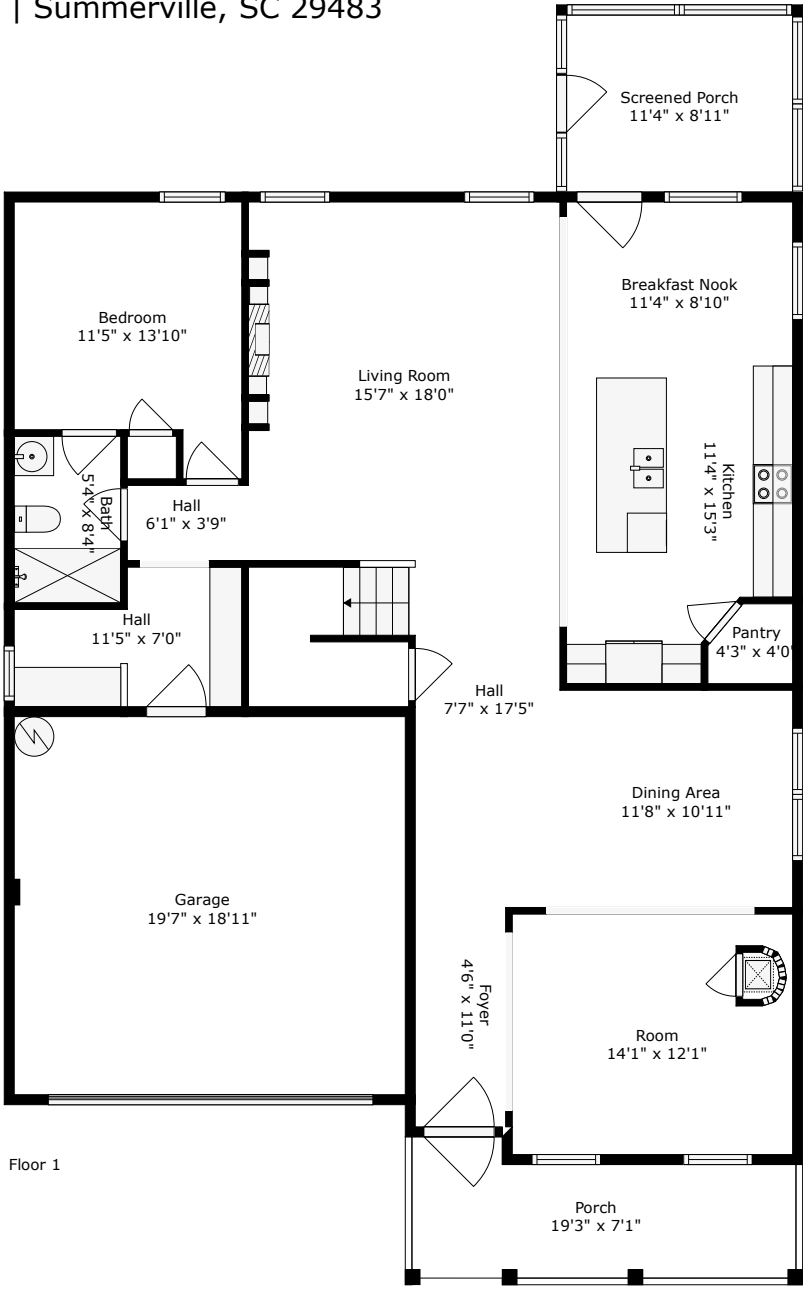

127 Meadow Wood Road

Felder Creek | Summerville, SC 29483

Floor 1

Floor 2

TOTAL: 3143 sq. ft
FLOOR 1: 1407 sq. ft, FLOOR 2: 1736 sq. ft
EXCLUDED AREAS: GARAGE: 371 sq. ft, SCREENED PORCH: 101 sq. ft, PORCH: 116 sq. ft

Floor Plan Created by Cubicasa App. Measurements Deemed Highly Reliable But Not Guaranteed.

127 Meadow Wood Road

Felder Creek | Summerville, SC 29483

Floor 1

TOTAL: 3143 sq. ft
FLOOR 1: 1407 sq. ft, FLOOR 2: 1736 sq. ft
EXCLUDED AREAS: GARAGE: 371 sq. ft, SCREENED PORCH: 101 sq. ft, PORCH: 116 sq. ft

Floor Plan Created by Cubicasa App. Measurements Deemed Highly Reliable But Not Guaranteed.

127 Meadow Wood Road

Felder Creek | Summerville, SC 29483

Floor 2

TOTAL: 3143 sq. ft
FLOOR 1: 1407 sq. ft, FLOOR 2: 1736 sq. ft
EXCLUDED AREAS: GARAGE: 371 sq. ft, SCREENED PORCH: 101 sq. ft, PORCH: 116 sq. ft

Floor Plan Created By Cubicasa App. Measurements Deemed Highly Reliable But Not Guaranteed.