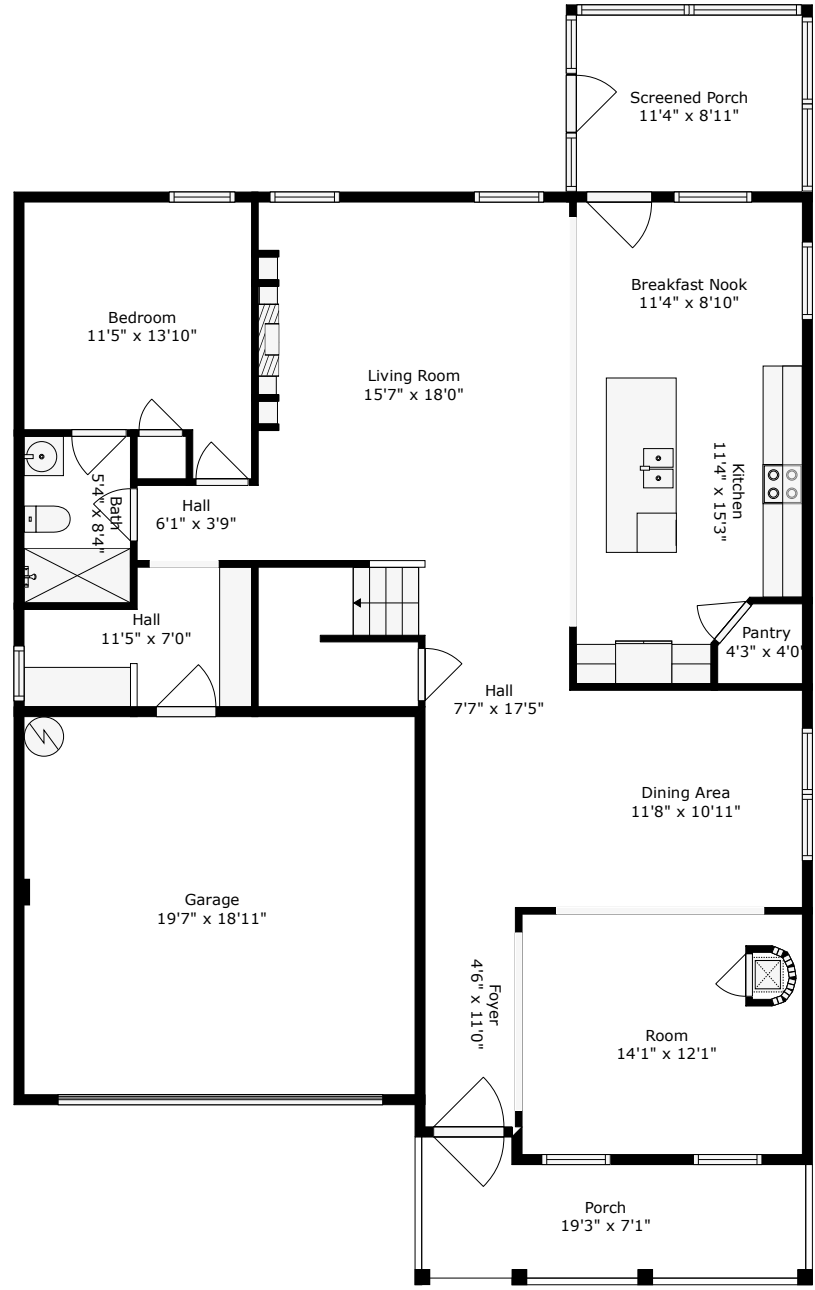

127 Meadow Wood Road

Felder Creek | Summerville, SC 29483

Floor 1

Floor 2

TOTAL: 3143 sq. ft
FLOOR 1: 1407 sq. ft, FLOOR 2: 1736 sq. ft
EXCLUDED AREAS: GARAGE: 371 sq. ft, SCREENED PORCH: 101 sq. ft, PORCH: 116 sq. ft

Floor Plan Created by Cubicasa App. Measurements Deemed Highly Reliable But Not Guaranteed.

127 Meadow Wood Road

Felder Creek | Summerville, SC 29483

Floor 1

TOTAL: 3143 sq. ft
FLOOR 1: 1407 sq. ft, FLOOR 2: 1736 sq. ft
EXCLUDED AREAS: GARAGE: 371 sq. ft, SCREENED PORCH: 101 sq. ft, PORCH: 116 sq. ft

Floor Plan Created by Cubicasa App. Measurements Deemed Highly Reliable But Not Guaranteed.

127 Meadow Wood Road

Felder Creek | Summerville, SC 29483

Floor 2

TOTAL: 3143 sq. ft
FLOOR 1: 1407 sq. ft, FLOOR 2: 1736 sq. ft
EXCLUDED AREAS: GARAGE: 371 sq. ft, SCREENED PORCH: 101 sq. ft, PORCH: 116 sq. ft

Floor Plan Created By Cubicasa App. Measurements Deemed Highly Reliable But Not Guaranteed.