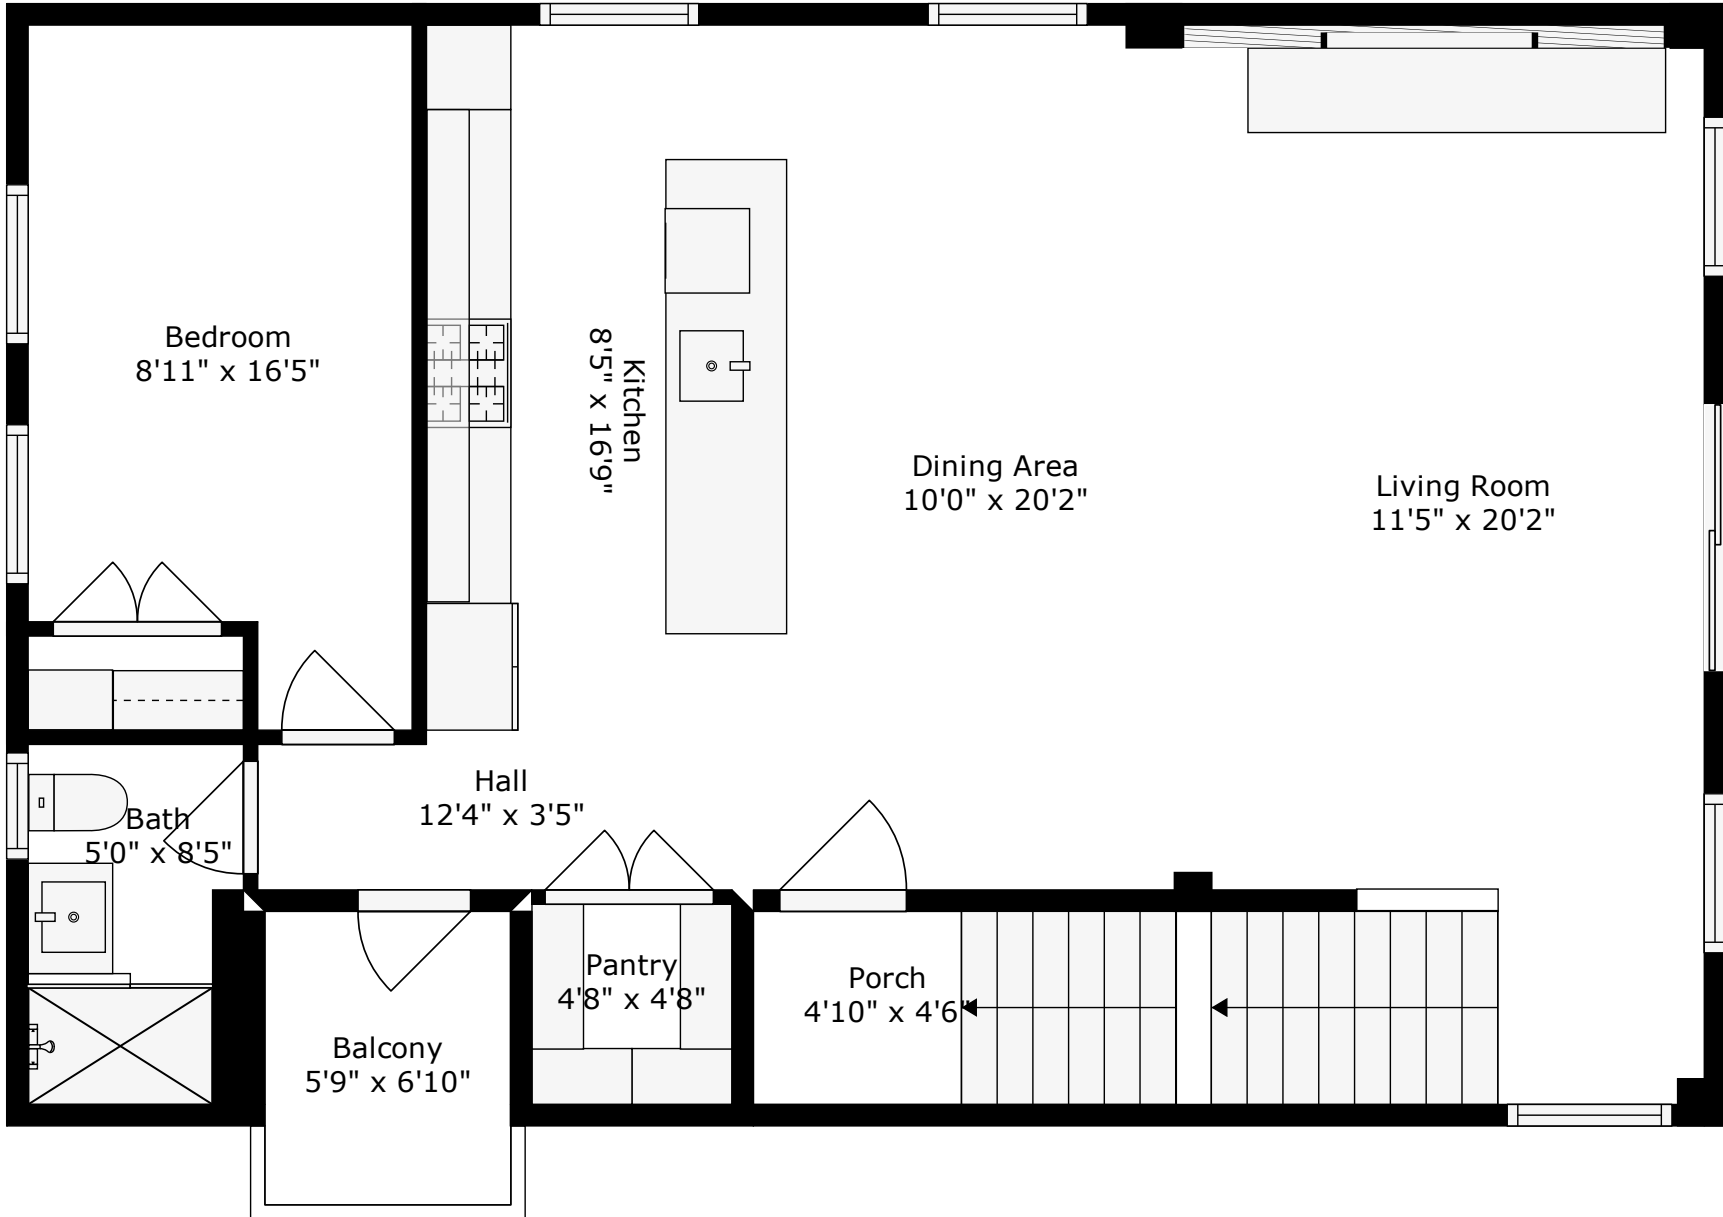

18 Sheppard Street

Eastside | Charleston, SC 29403

Floor 2

Floor 3

Floor 1

Floor 4

TOTAL HEATED: 2293 SQ FT

18 Sheppard Street

Eastside | Charleston, SC 29403

Floor 1

TOTAL HEATED: 2293 SQ FT

18 Sheppard Street

Eastside | Charleston, SC 29403

Floor 2

TOTAL HEATED: 2293 SQ FT

18 Sheppard Street

Eastside | Charleston, SC 29403

Floor 3

TOTAL HEATED: 2293 SQ FT

18 Sheppard Street

Eastside | Charleston, SC 29403

Floor 4

TOTAL HEATED: 2293 SQ FT

18 Sheppard Street
Eastside | Charleston, SC 29403