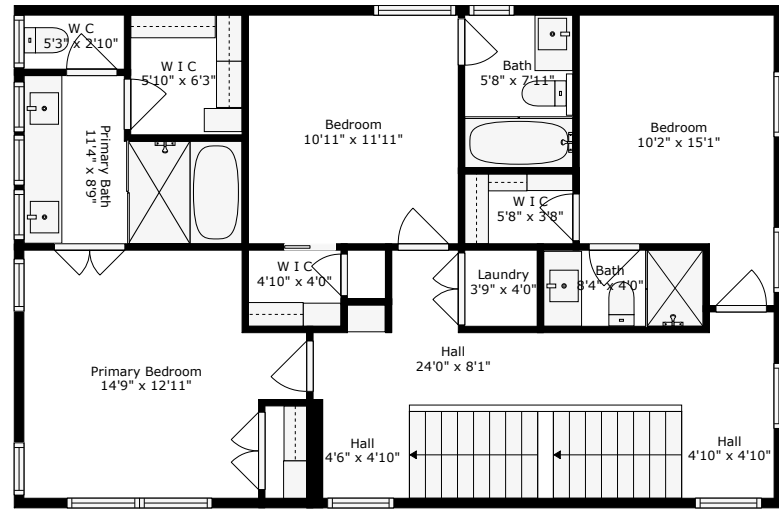

18 Sheppard Street

Eastside | Charleston, SC 29403

Floor 2

Floor 3

Floor 1

Floor 4

TOTAL HEATED: 2293 SQ FT

18 Sheppard Street

Eastside | Charleston, SC 29403

Floor 1

TOTAL HEATED: 2293 SQ FT

18 Sheppard Street

Eastside | Charleston, SC 29403

Floor 2

TOTAL HEATED: 2293 SQ FT

18 Sheppard Street

Eastside | Charleston, SC 29403

Floor 3

TOTAL HEATED: 2293 SQ FT

18 Sheppard Street

Eastside | Charleston, SC 29403

Floor 4

TOTAL HEATED: 2293 SQ FT

18 Sheppard Street
Eastside | Charleston, SC 29403