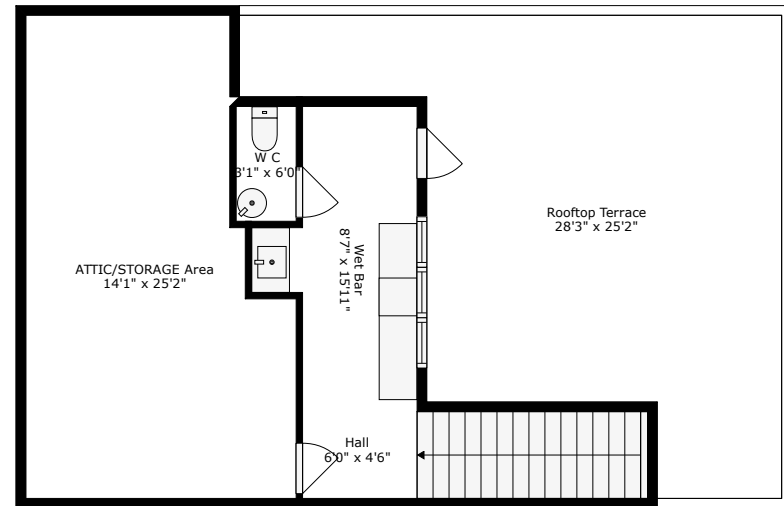

18 Sheppard Street

Eastside | Charleston, SC 29403

Floor 2

Floor 3

Floor 1

Floor 4

TOTAL HEATED: 2293 SQ FT

18 Sheppard Street

Eastside | Charleston, SC 29403

Floor 1

TOTAL HEATED: 2293 SQ FT

18 Sheppard Street

Eastside | Charleston, SC 29403

Floor 2

TOTAL HEATED: 2293 SQ FT

18 Sheppard Street

Eastside | Charleston, SC 29403

Floor 3

TOTAL HEATED: 2293 SQ FT

18 Sheppard Street

Eastside | Charleston, SC 29403

Floor 4

TOTAL HEATED: 2293 SQ FT

18 Sheppard Street
Eastside | Charleston, SC 29403