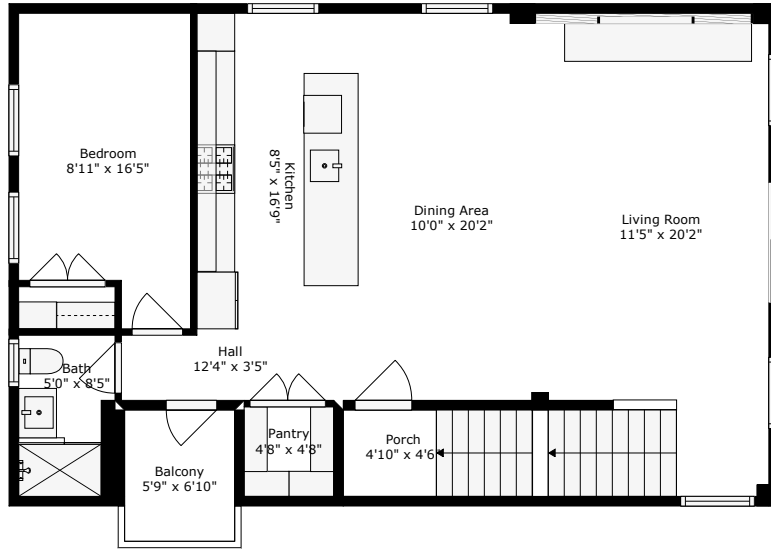

18 Sheppard Street

Eastside | Charleston, SC 29403

Floor 2

Floor 3

Floor 1

Floor 4

TOTAL HEATED: 2293 SQ FT

18 Sheppard Street

Eastside | Charleston, SC 29403

Floor 1

TOTAL HEATED: 2293 SQ FT

18 Sheppard Street

Eastside | Charleston, SC 29403

Floor 2

TOTAL HEATED: 2293 SQ FT

18 Sheppard Street

Eastside | Charleston, SC 29403

Floor 3

TOTAL HEATED: 2293 SQ FT

18 Sheppard Street

Eastside | Charleston, SC 29403

Floor 4

TOTAL HEATED: 2293 SQ FT

18 Sheppard Street
Eastside | Charleston, SC 29403