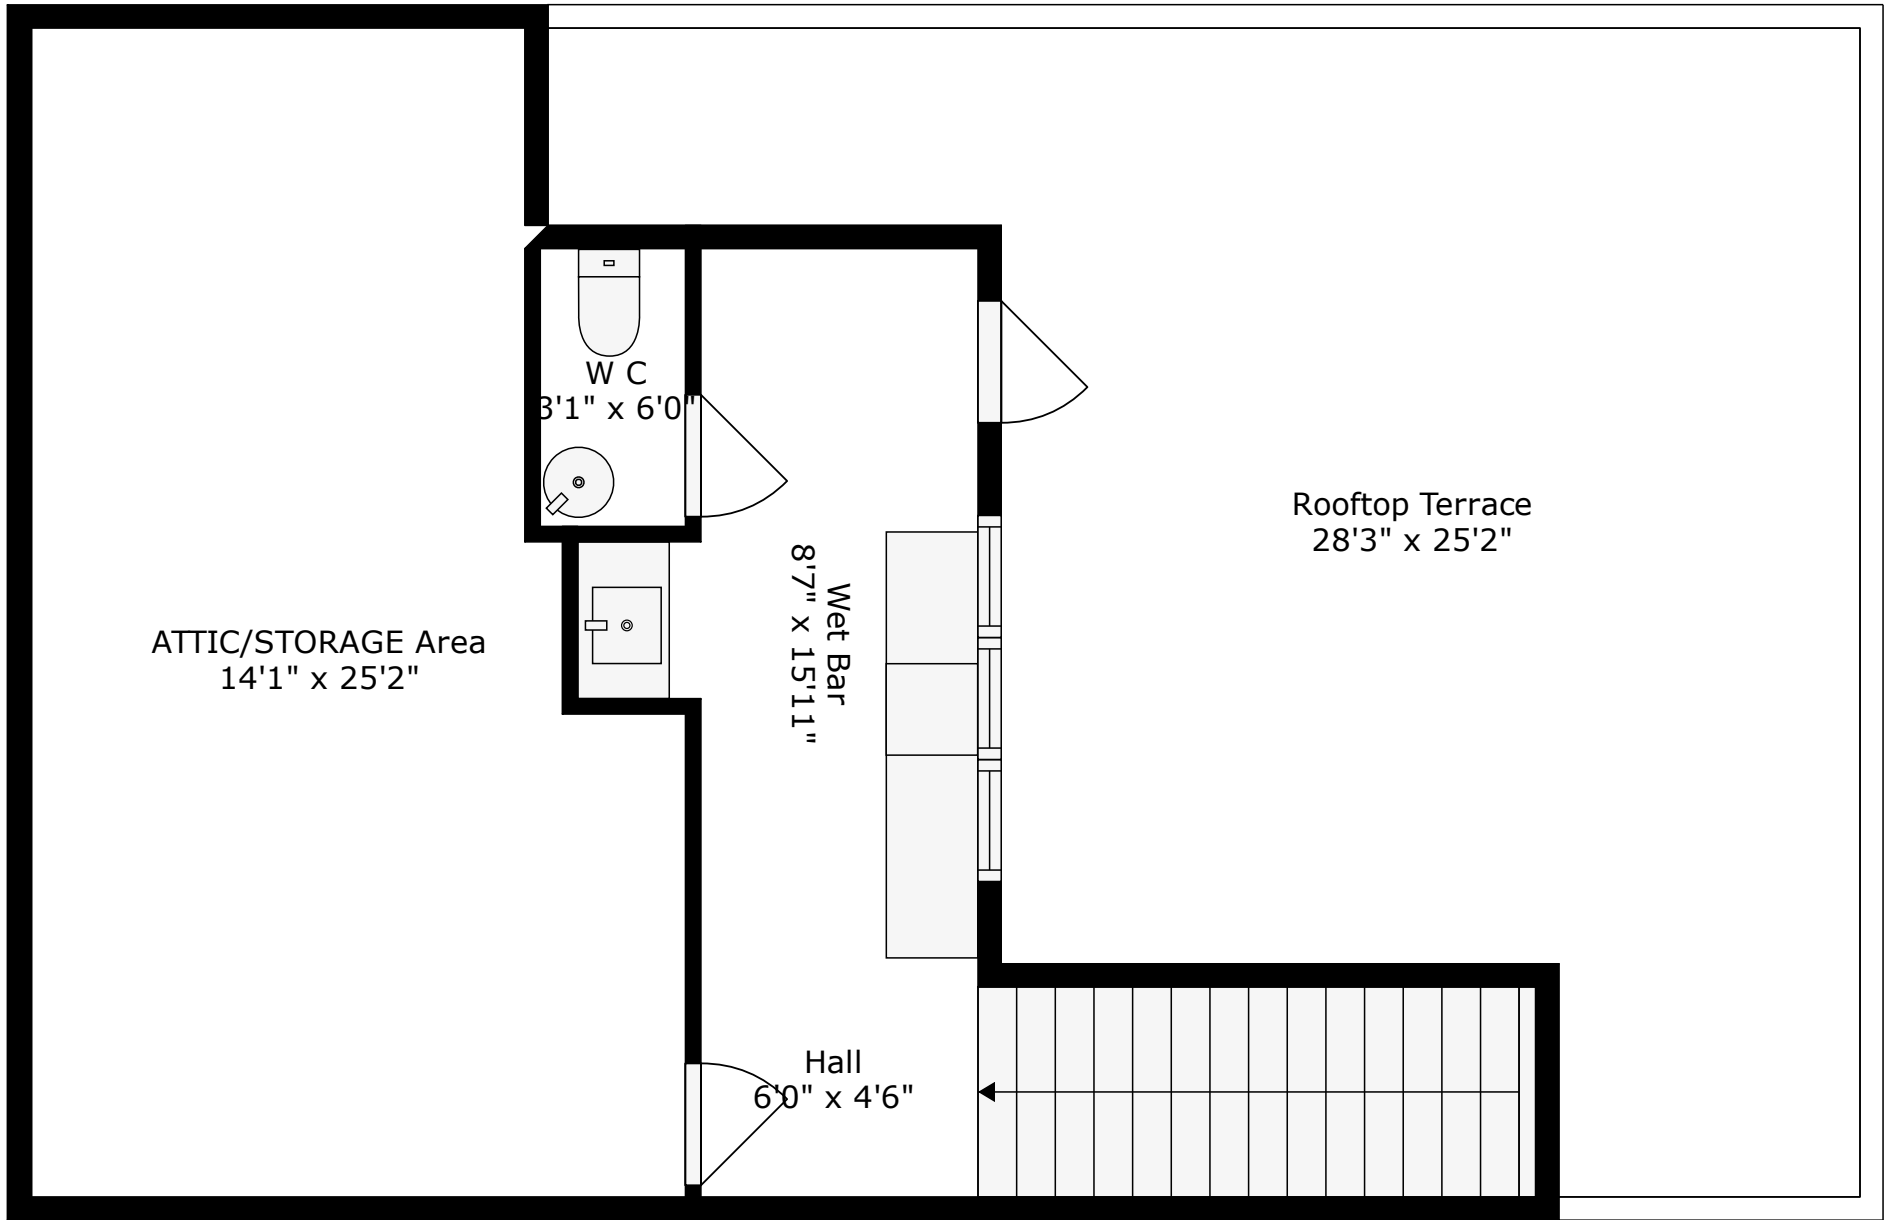

18 Sheppard Street

Eastside | Charleston, SC 29403

Floor 2

Floor 3

Floor 1

Floor 4

TOTAL HEATED: 2293 SQ FT

18 Sheppard Street

Eastside | Charleston, SC 29403

Floor 1

TOTAL HEATED: 2293 SQ FT

18 Sheppard Street

Eastside | Charleston, SC 29403

Floor 2

TOTAL HEATED: 2293 SQ FT

18 Sheppard Street

Eastside | Charleston, SC 29403

Floor 3

TOTAL HEATED: 2293 SQ FT

18 Sheppard Street

Eastside | Charleston, SC 29403

Floor 4

TOTAL HEATED: 2293 SQ FT

18 Sheppard Street
Eastside | Charleston, SC 29403