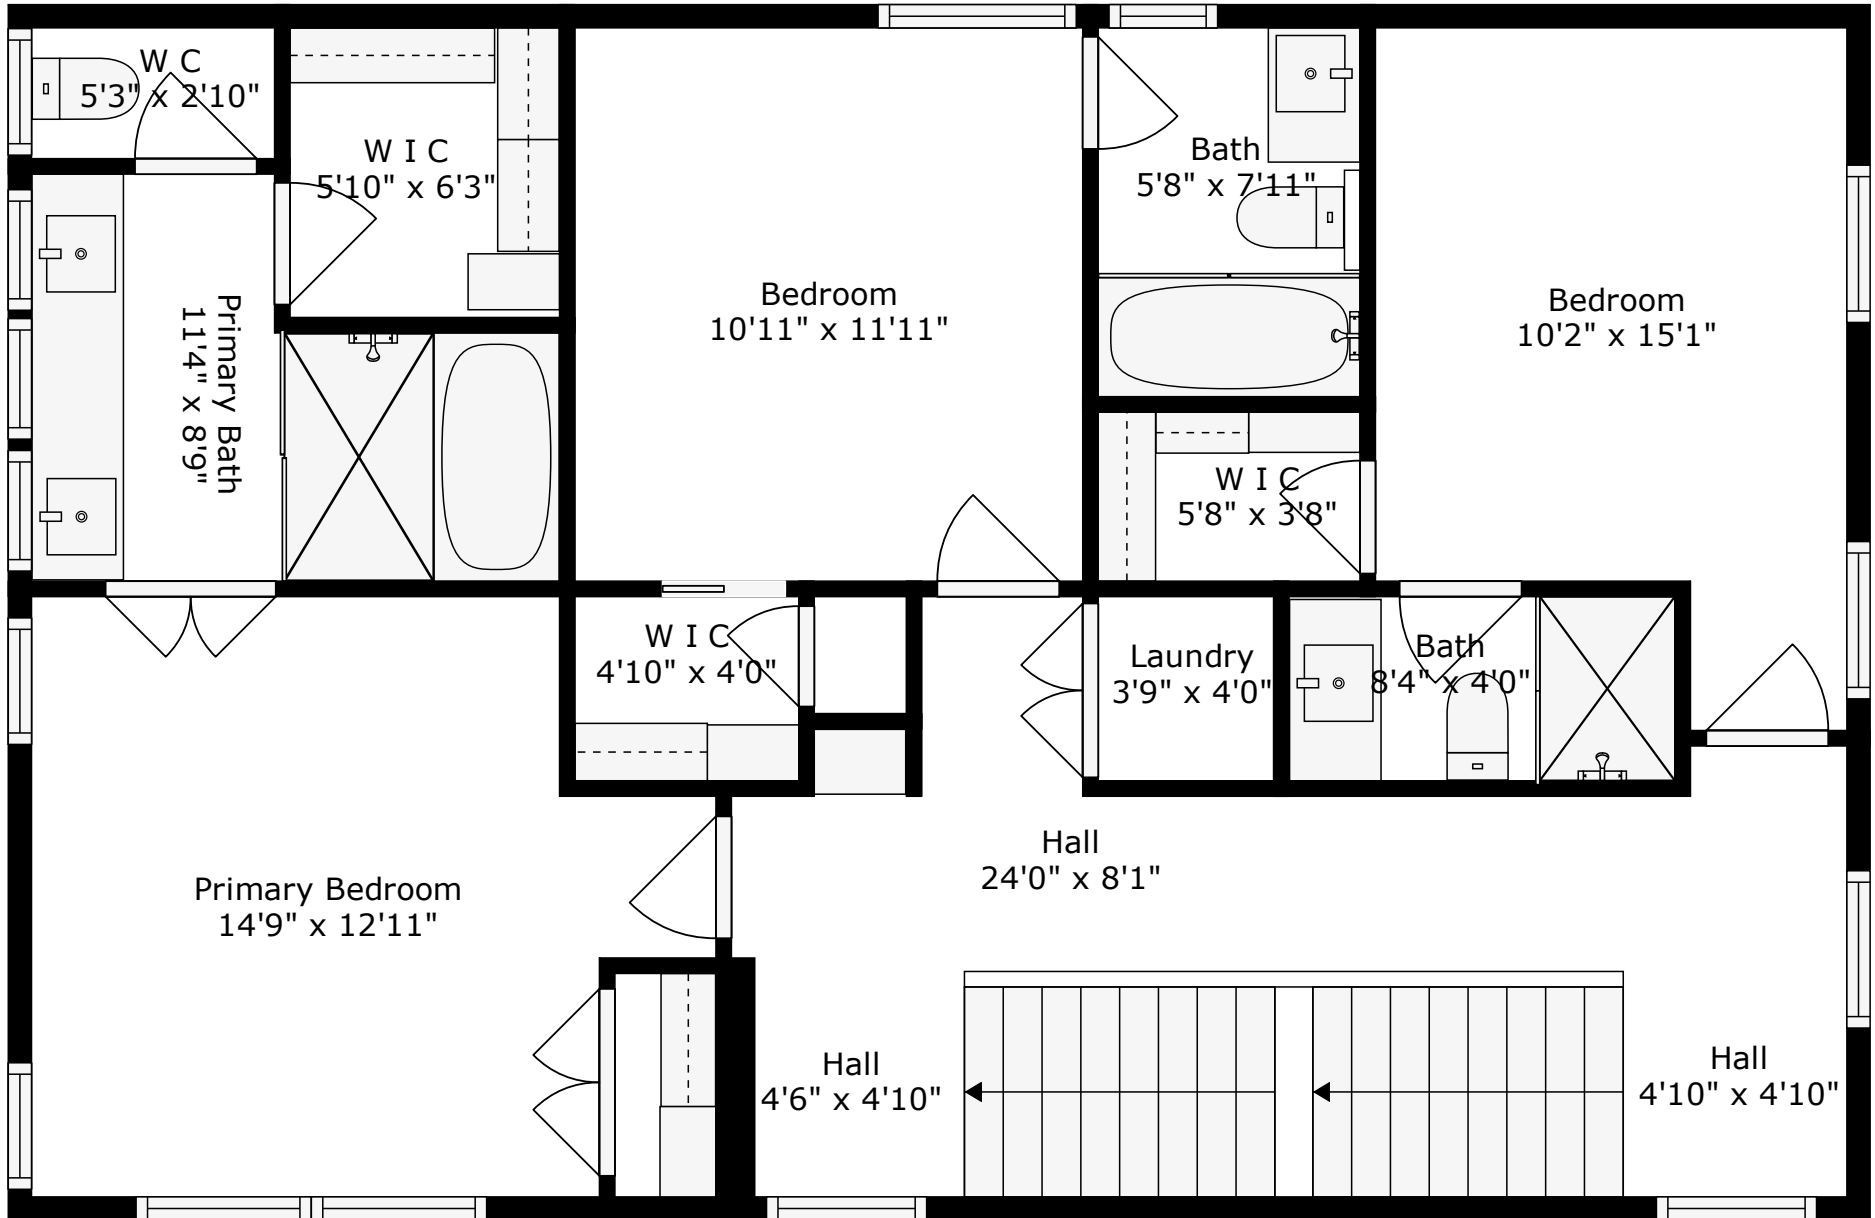

18 Sheppard Street

Eastside | Charleston, SC 29403

Floor 2

Floor 3

Floor 1

Floor 4

TOTAL HEATED: 2293 SQ FT

18 Sheppard Street

Eastside | Charleston, SC 29403

Floor 1

TOTAL HEATED: 2293 SQ FT

18 Sheppard Street

Eastside | Charleston, SC 29403

Floor 2

TOTAL HEATED: 2293 SQ FT

18 Sheppard Street

Eastside | Charleston, SC 29403

Floor 3

TOTAL HEATED: 2293 SQ FT

18 Sheppard Street

Eastside | Charleston, SC 29403

Floor 4

TOTAL HEATED: 2293 SQ FT

18 Sheppard Street
Eastside | Charleston, SC 29403