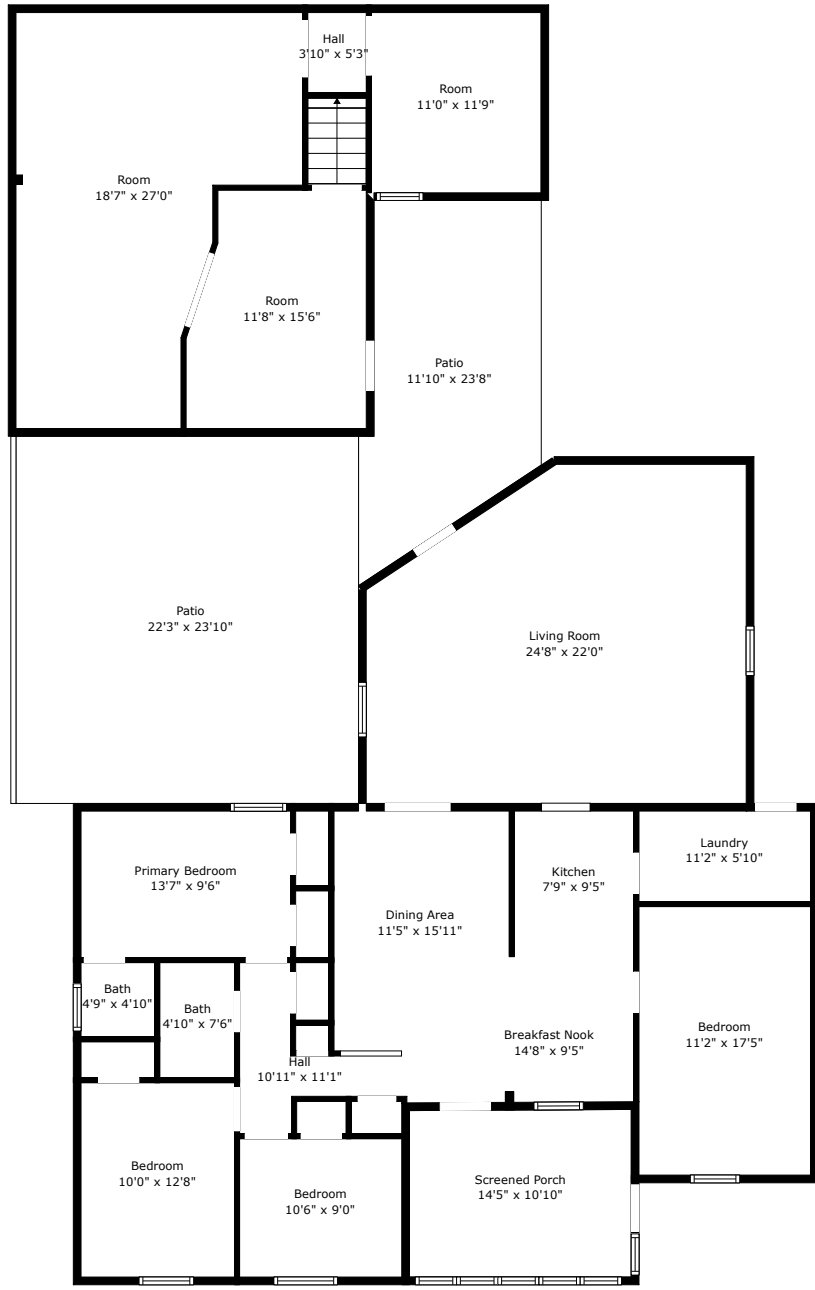

114 Gator Drive

Forest Lawn
Goose Creek, SC 29445

Floor 1

Floor 2

TOTAL: 2698 sq. ft
FLOOR 1: 2443 sq. ft, FLOOR 2: 255 sq. ft
EXCLUDED AREAS: SCREENED PORCH: 157 sq. ft, PATIO: 767 sq. ft, LOW CEILING: 12 sq. ft

Floor Plan Created By Cubicasa App. Measurements Deemed Highly Reliable But Not Guaranteed.

114 Gator Drive

Forest Lawn
Goose Creek, SC 29445

TOTAL: 2698 sq. ft
FLOOR 1: 2443 sq. ft, FLOOR 2: 255 sq. ft
EXCLUDED AREAS: SCREENED PORCH: 157 sq. ft, PATIO: 767 sq. ft, LOW CEILING: 12 sq. ft

Floor Plan Created By Cubicasa App. Measurements Deemed Highly Reliable But Not Guaranteed.

114 Gator Drive

Forest Lawn
Goose Creek, SC 29445

Room
15'6" x 11'9"

TOTAL: 2698 sq. ft
FLOOR 1: 2443 sq. ft, FLOOR 2: 255 sq. ft
EXCLUDED AREAS: SCREENED PORCH: 157 sq. ft, PATIO: 767 sq. ft, LOW CEILING: 12 sq. ft

Floor Plan Created By Cubicasa App. Measurements Deemed Highly Reliable But Not Guaranteed.