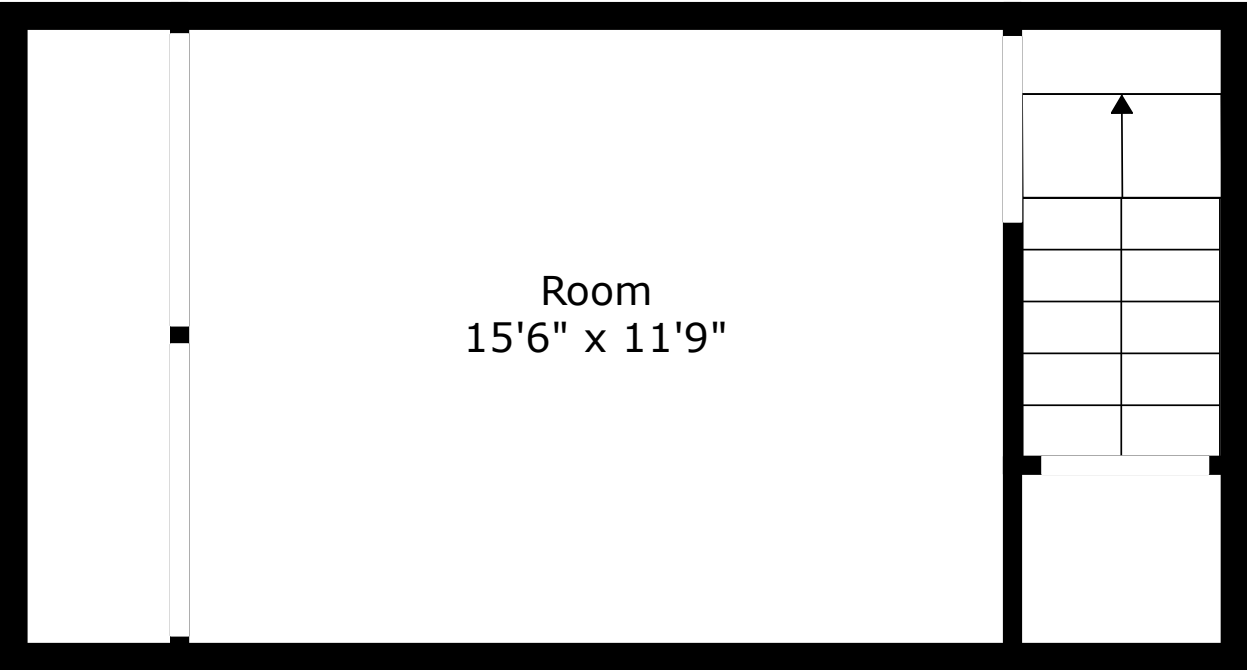

114 Gator Drive

Forest Lawn
Goose Creek, SC 29445

Floor 1

Floor 2

TOTAL: 2698 sq. ft
FLOOR 1: 2443 sq. ft, FLOOR 2: 255 sq. ft
EXCLUDED AREAS: SCREENED PORCH: 157 sq. ft, PATIO: 767 sq. ft, LOW CEILING: 12 sq. ft

Floor Plan Created By Cubicasa App. Measurements Deemed Highly Reliable But Not Guaranteed.

114 Gator Drive

Forest Lawn
Goose Creek, SC 29445

TOTAL: 2698 sq. ft
FLOOR 1: 2443 sq. ft, FLOOR 2: 255 sq. ft
EXCLUDED AREAS: SCREENED PORCH: 157 sq. ft, PATIO: 767 sq. ft, LOW CEILING: 12 sq. ft

Floor Plan Created By Cubicasa App. Measurements Deemed Highly Reliable But Not Guaranteed.

114 Gator Drive

Forest Lawn
Goose Creek, SC 29445

Room
15'6" x 11'9"

TOTAL: 2698 sq. ft
FLOOR 1: 2443 sq. ft, FLOOR 2: 255 sq. ft
EXCLUDED AREAS: SCREENED PORCH: 157 sq. ft, PATIO: 767 sq. ft, LOW CEILING: 12 sq. ft

Floor Plan Created By Cubicasa App. Measurements Deemed Highly Reliable But Not Guaranteed.