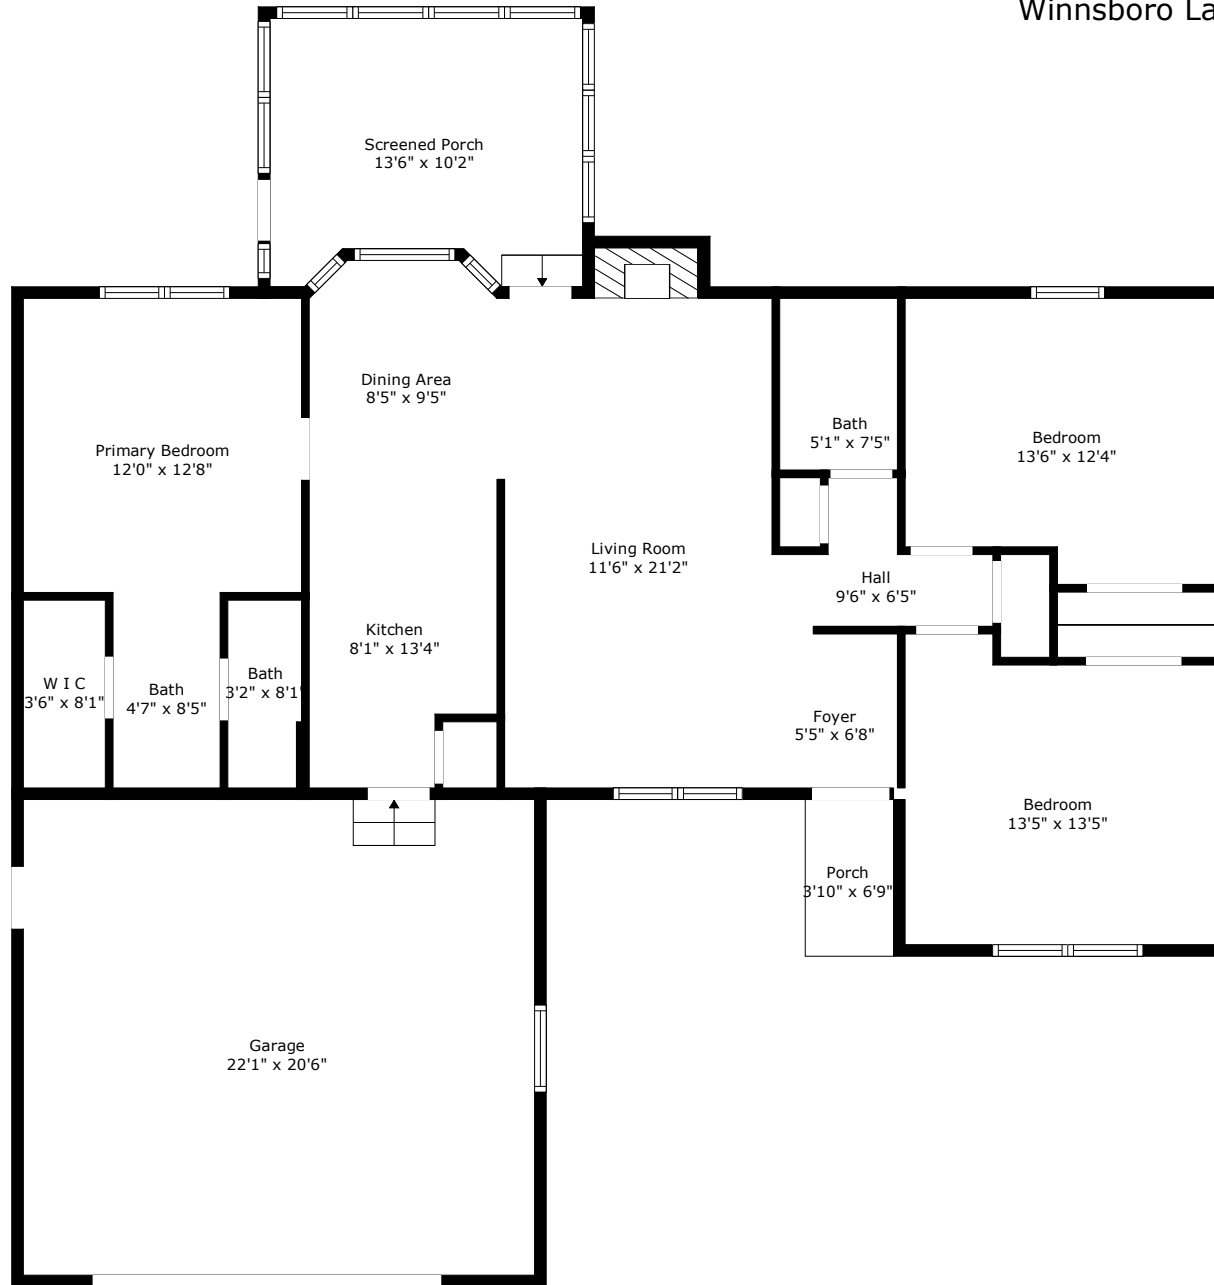

1953 Walkers Ferry Place

Winnsboro Lakes | Johns Island, SC 29455

TOTAL: 1194 sq. ft
FLOOR 1: 1194 sq. ft
EXCLUDED AREAS: GARAGE: 453 sq. ft, SCREENED PORCH: 145 sq. ft, PORCH: 26 sq. ft,
FIREPLACE: 12 sq. ft