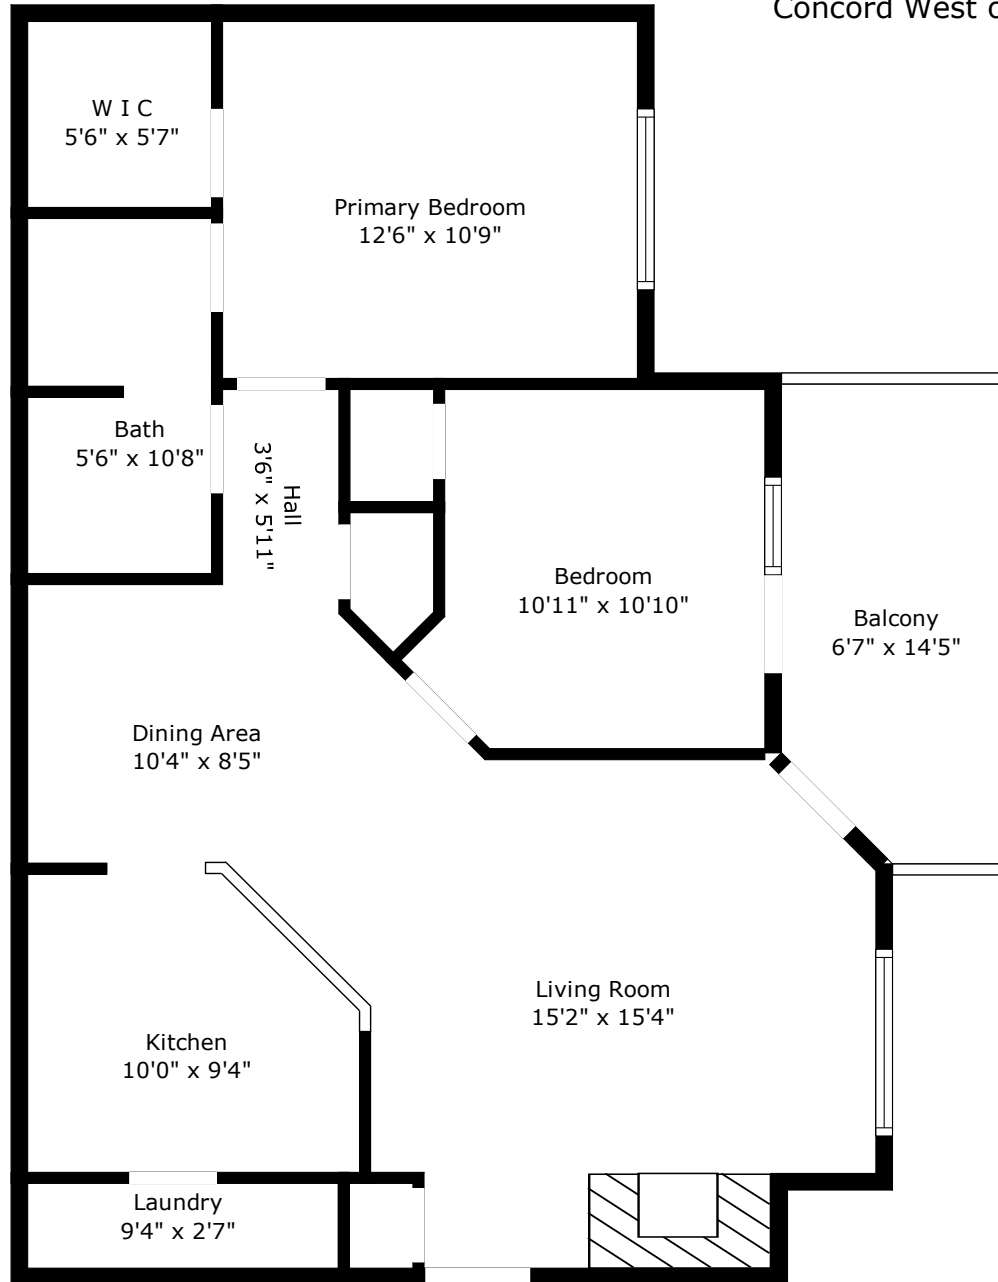

45 Sycamore Avenue 1323
Concord West of The Ashley | Charleston, SC 29407

TOTAL: 830 sq. ft
FLOOR 1: 830 sq. ft
EXCLUDED AREAS: BALCONY: 91 sq. ft