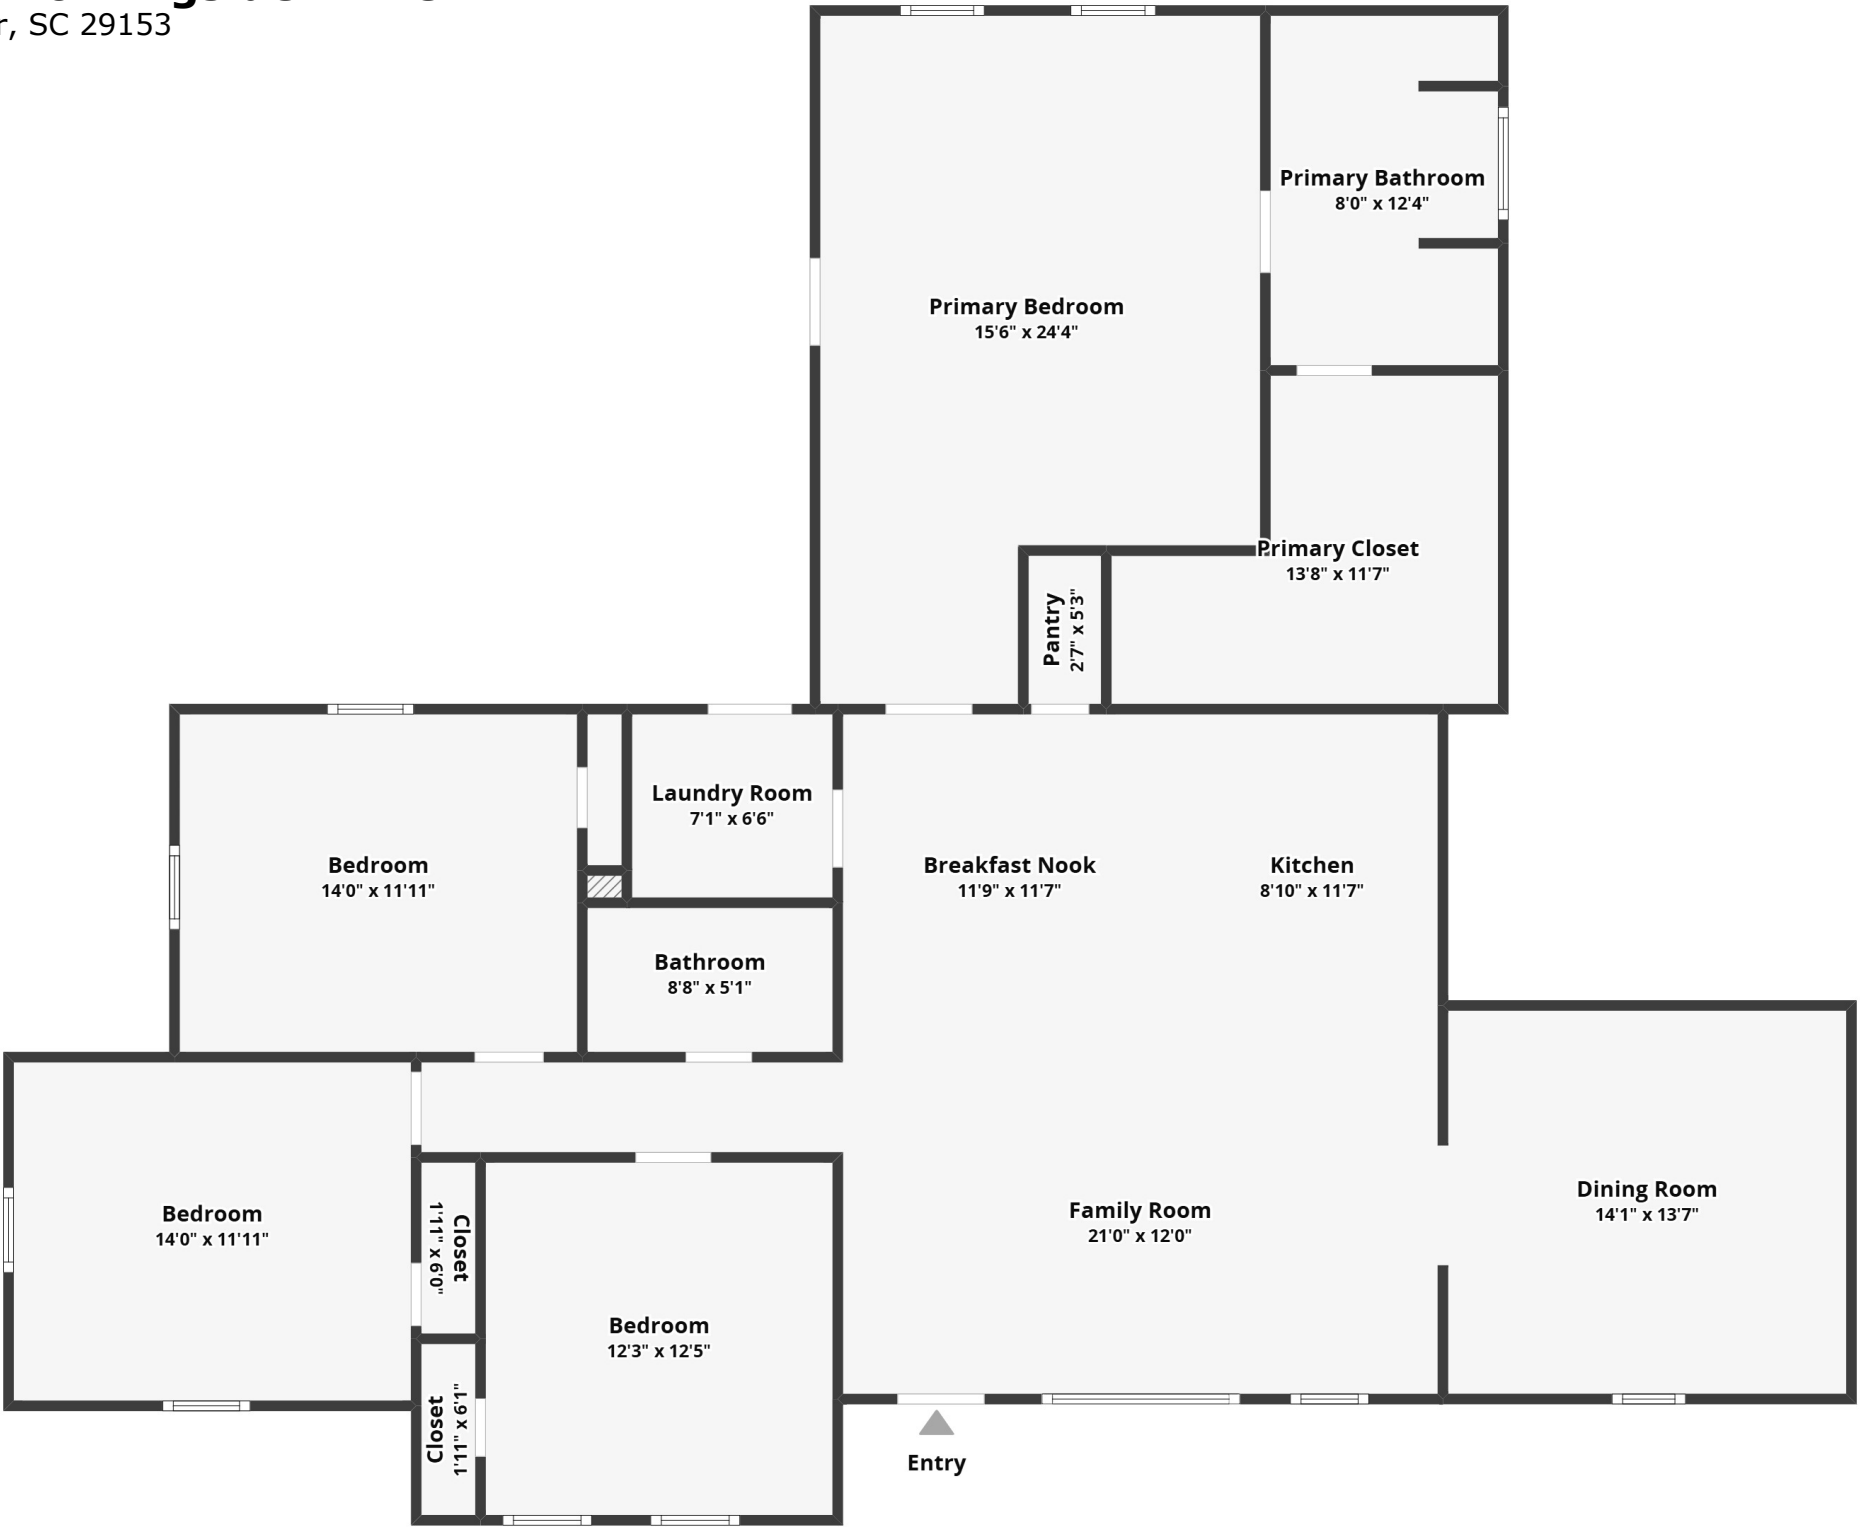

968 Morningside Drive

Sumter, SC 29153