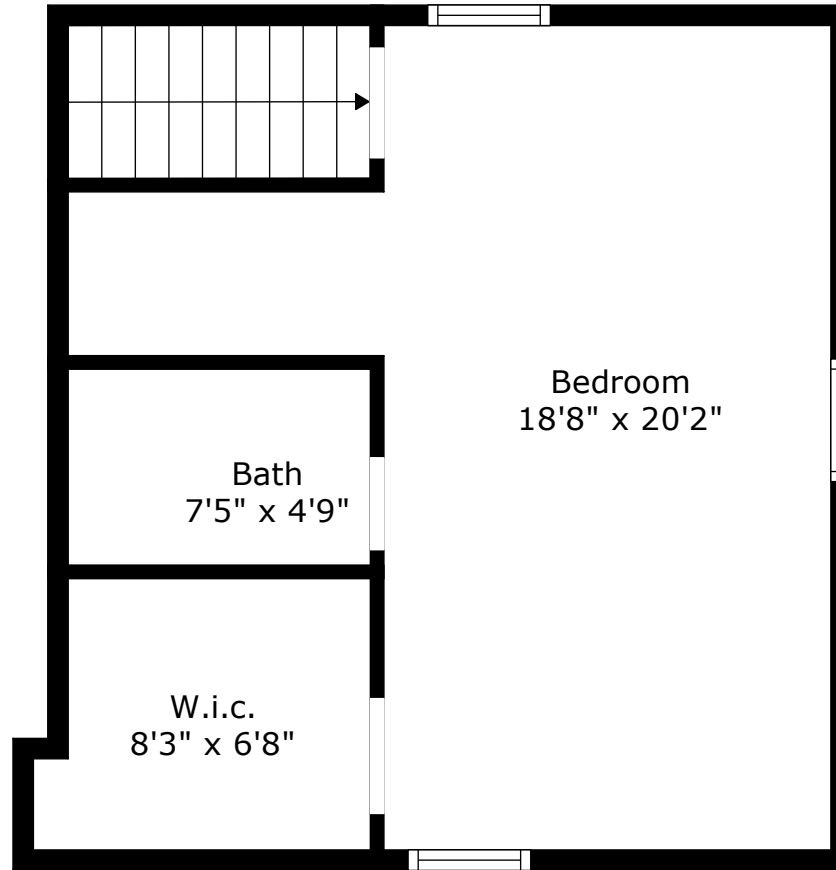

907 High Nest Lane

Eaglewood Retreat | Charleston, SC 29412

Floor 2

Floor 3

Floor 1

907 High Nest Lane

Eaglewood Retreat | Charleston, SC 29412

Floor 1

907 High Nest Lane
Eaglewood Retreat | Charleston, SC 29412

Floor 2

907 High Nest Lane
Eaglewood Retreat | Charleston, SC 29412

FROG