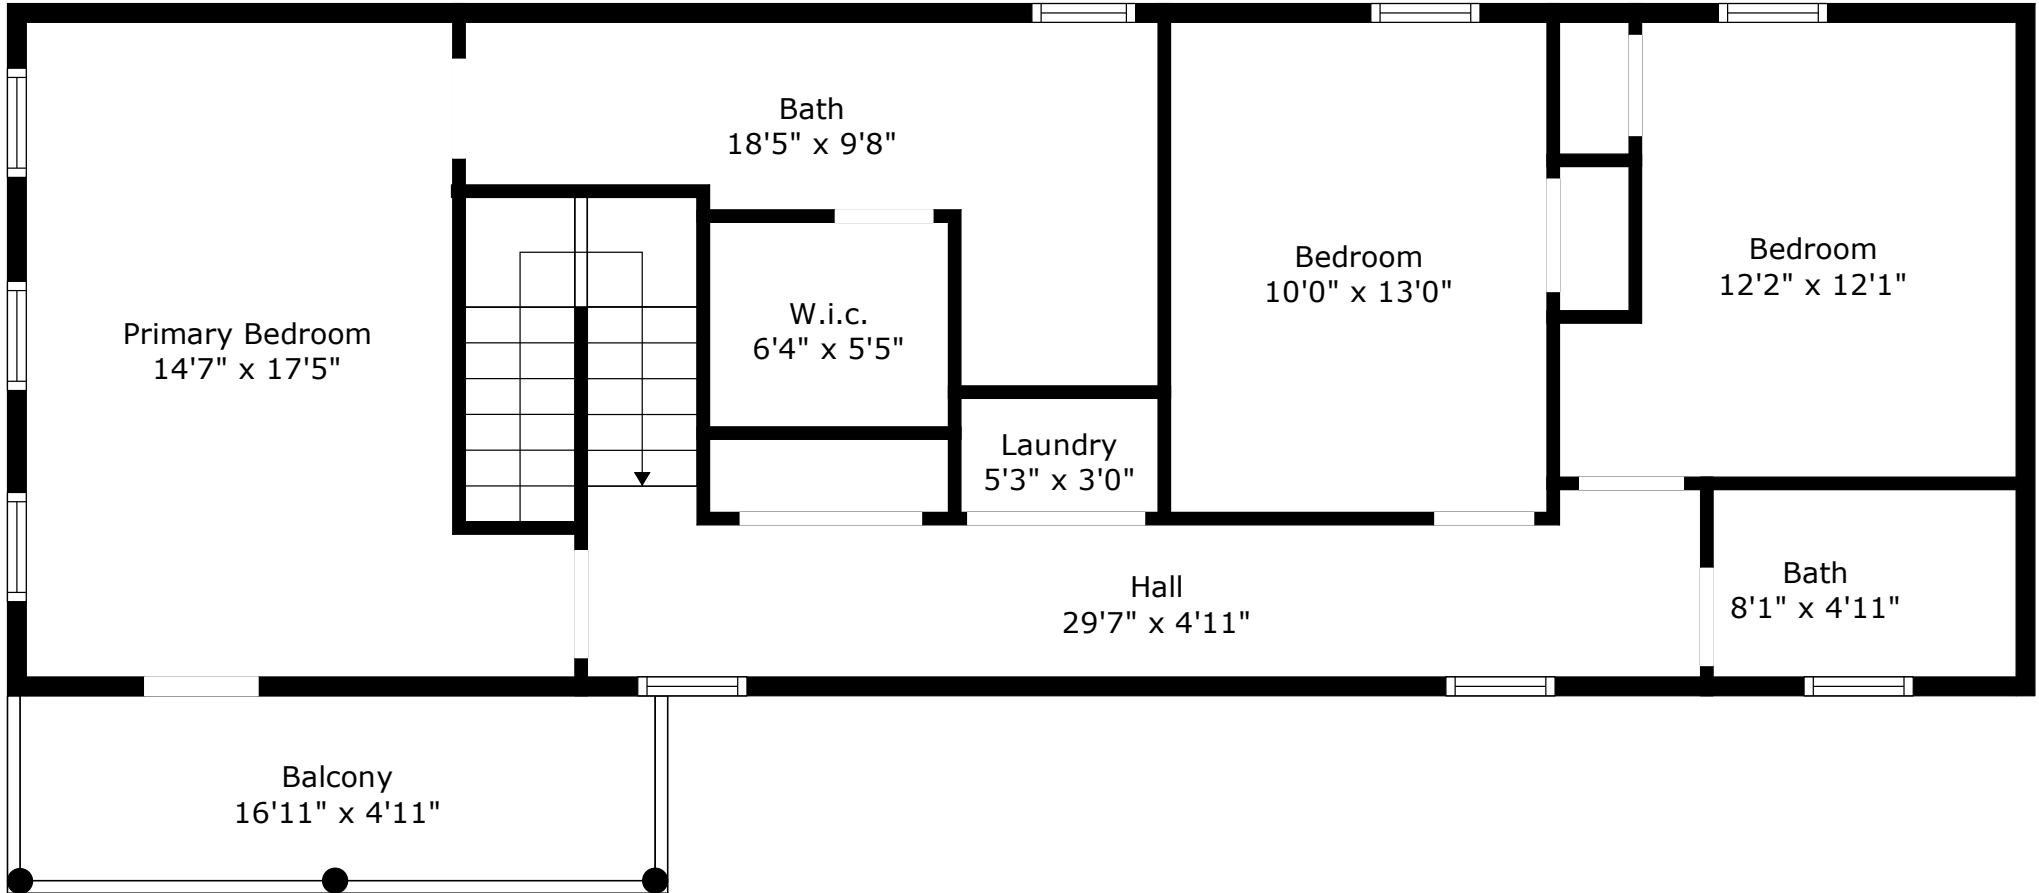

907 High Nest Lane

Eaglewood Retreat | Charleston, SC 29412

Floor 2

Floor 3

Floor 1

907 High Nest Lane

Eaglewood Retreat | Charleston, SC 29412

Floor 1

907 High Nest Lane
Eaglewood Retreat | Charleston, SC 29412

Floor 2

907 High Nest Lane
Eaglewood Retreat | Charleston, SC 29412

FROG