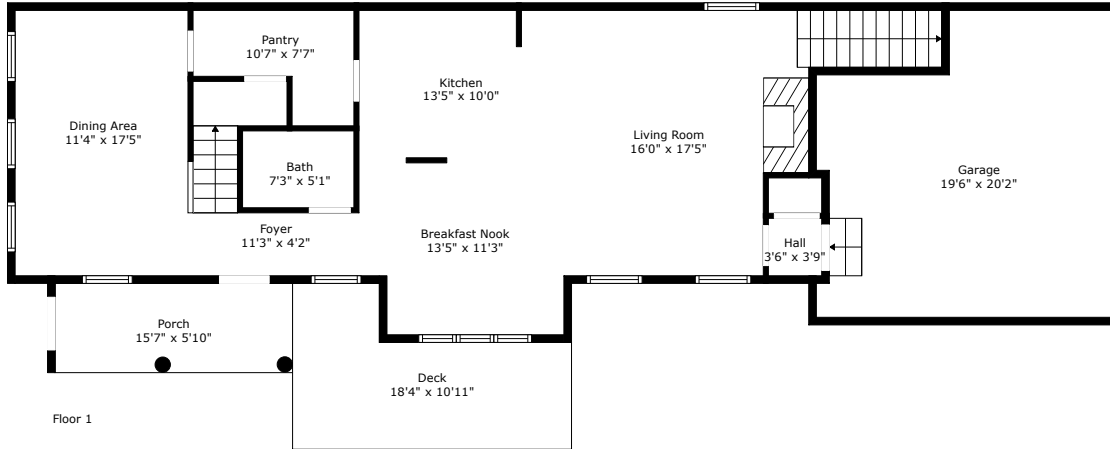

907 High Nest Lane

Eaglewood Retreat | Charleston, SC 29412

Floor 2

Floor 3

Floor 1

907 High Nest Lane

Eaglewood Retreat | Charleston, SC 29412

Floor 1