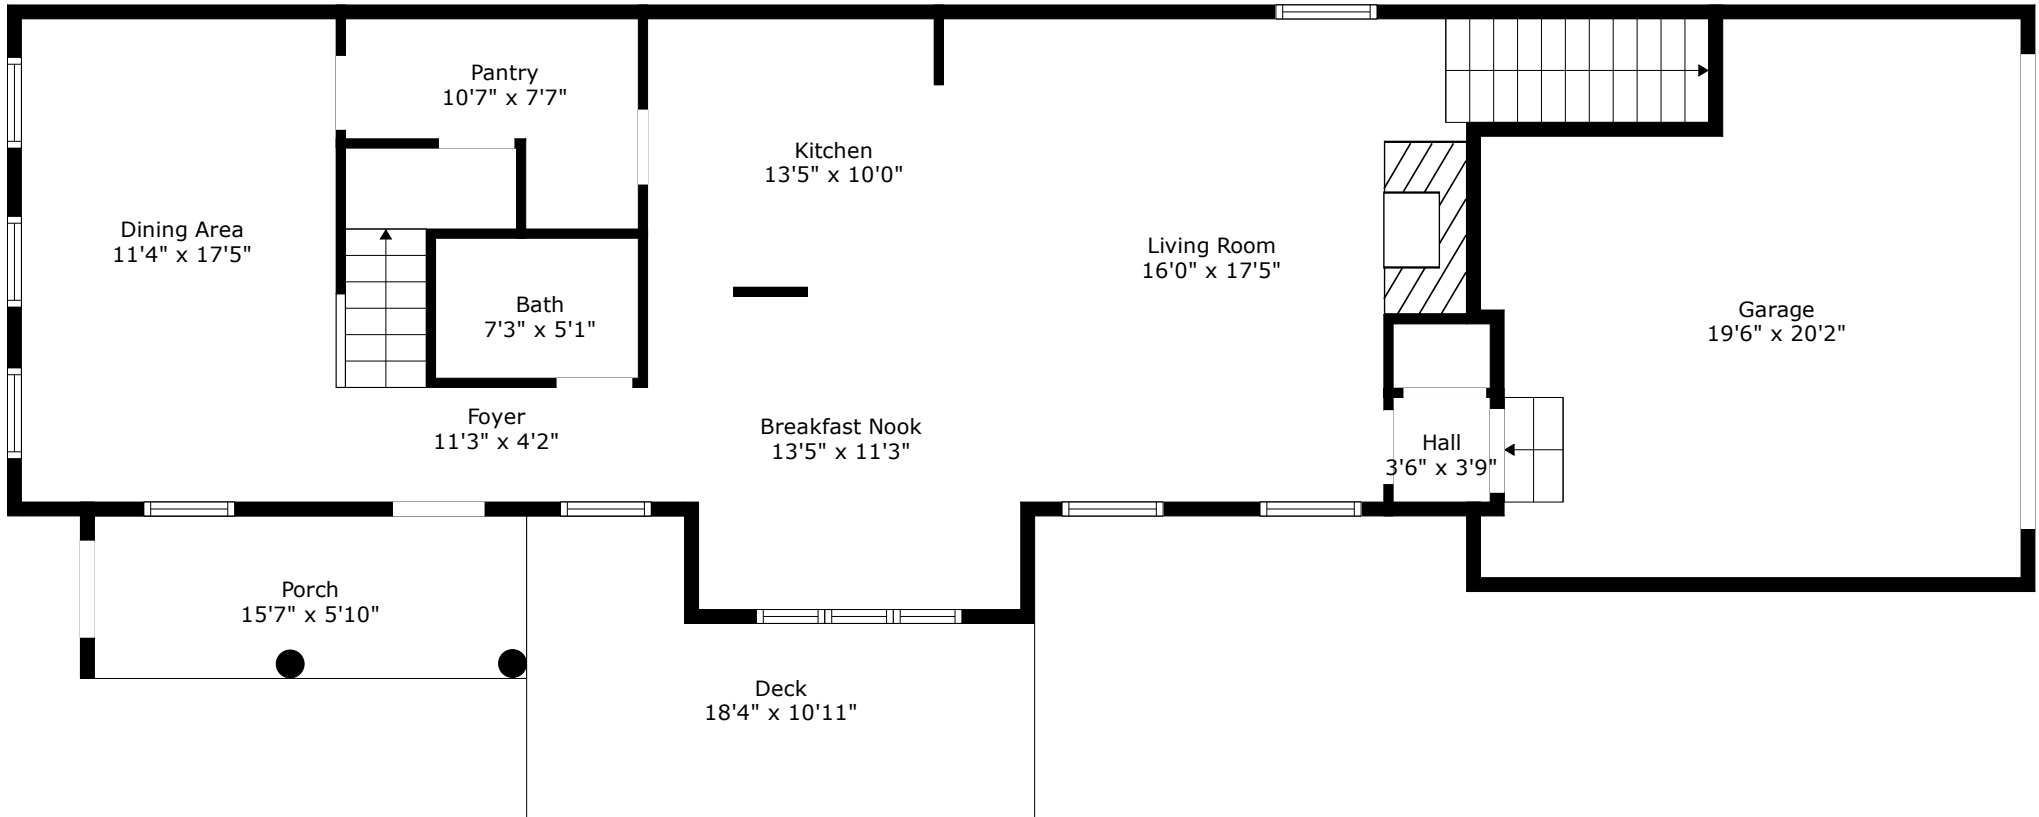

907 High Nest Lane

Eaglewood Retreat | Charleston, SC 29412

Floor 2

Floor 3

Floor 1

907 High Nest Lane

Eaglewood Retreat | Charleston, SC 29412

Floor 1

907 High Nest Lane
Eaglewood Retreat | Charleston, SC 29412

Floor 2

907 High Nest Lane
Eaglewood Retreat | Charleston, SC 29412

FROG