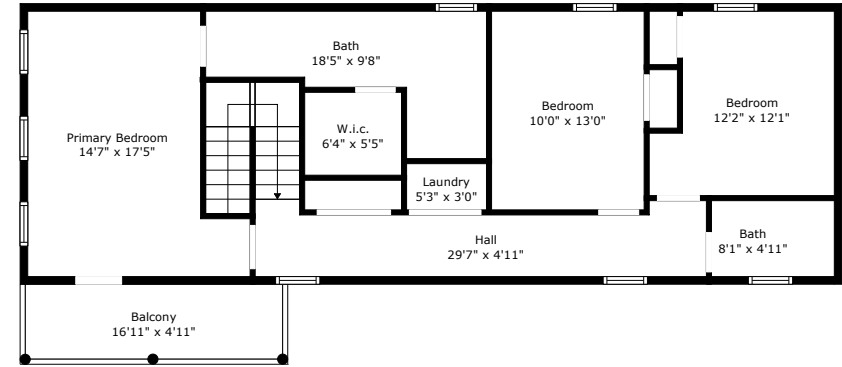

907 High Nest Lane

Eaglewood Retreat | Charleston, SC 29412

Floor 2

Floor 3

Floor 1

907 High Nest Lane

Eaglewood Retreat | Charleston, SC 29412

Floor 1