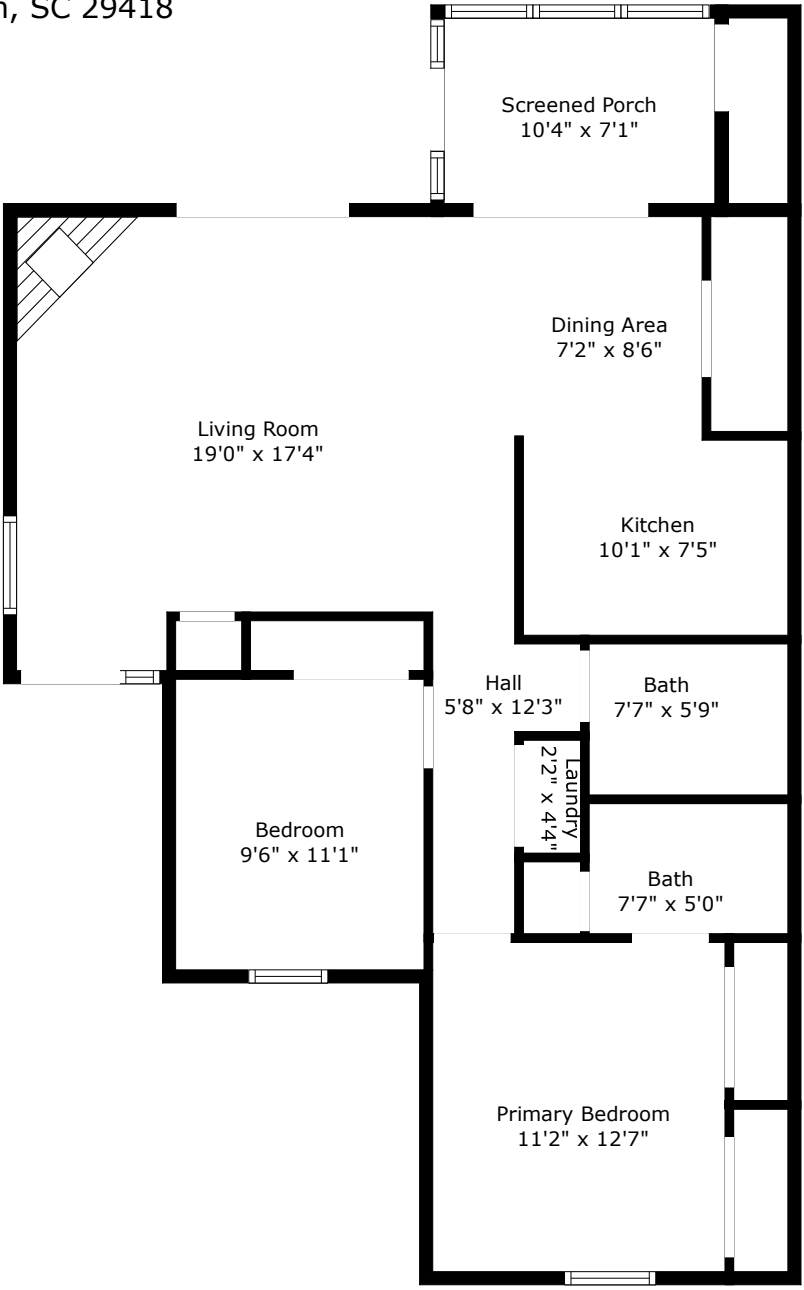

7911 Timbercreek Lane A

The Park at Rivers Edge | North Charleston, SC 29418

TOTAL: 1023 sq. ft
FLOOR 1: 1023 sq. ft

Floor Plan Created By Cubicasa App. Measurements Deemed Highly Reliable But Not Guaranteed.