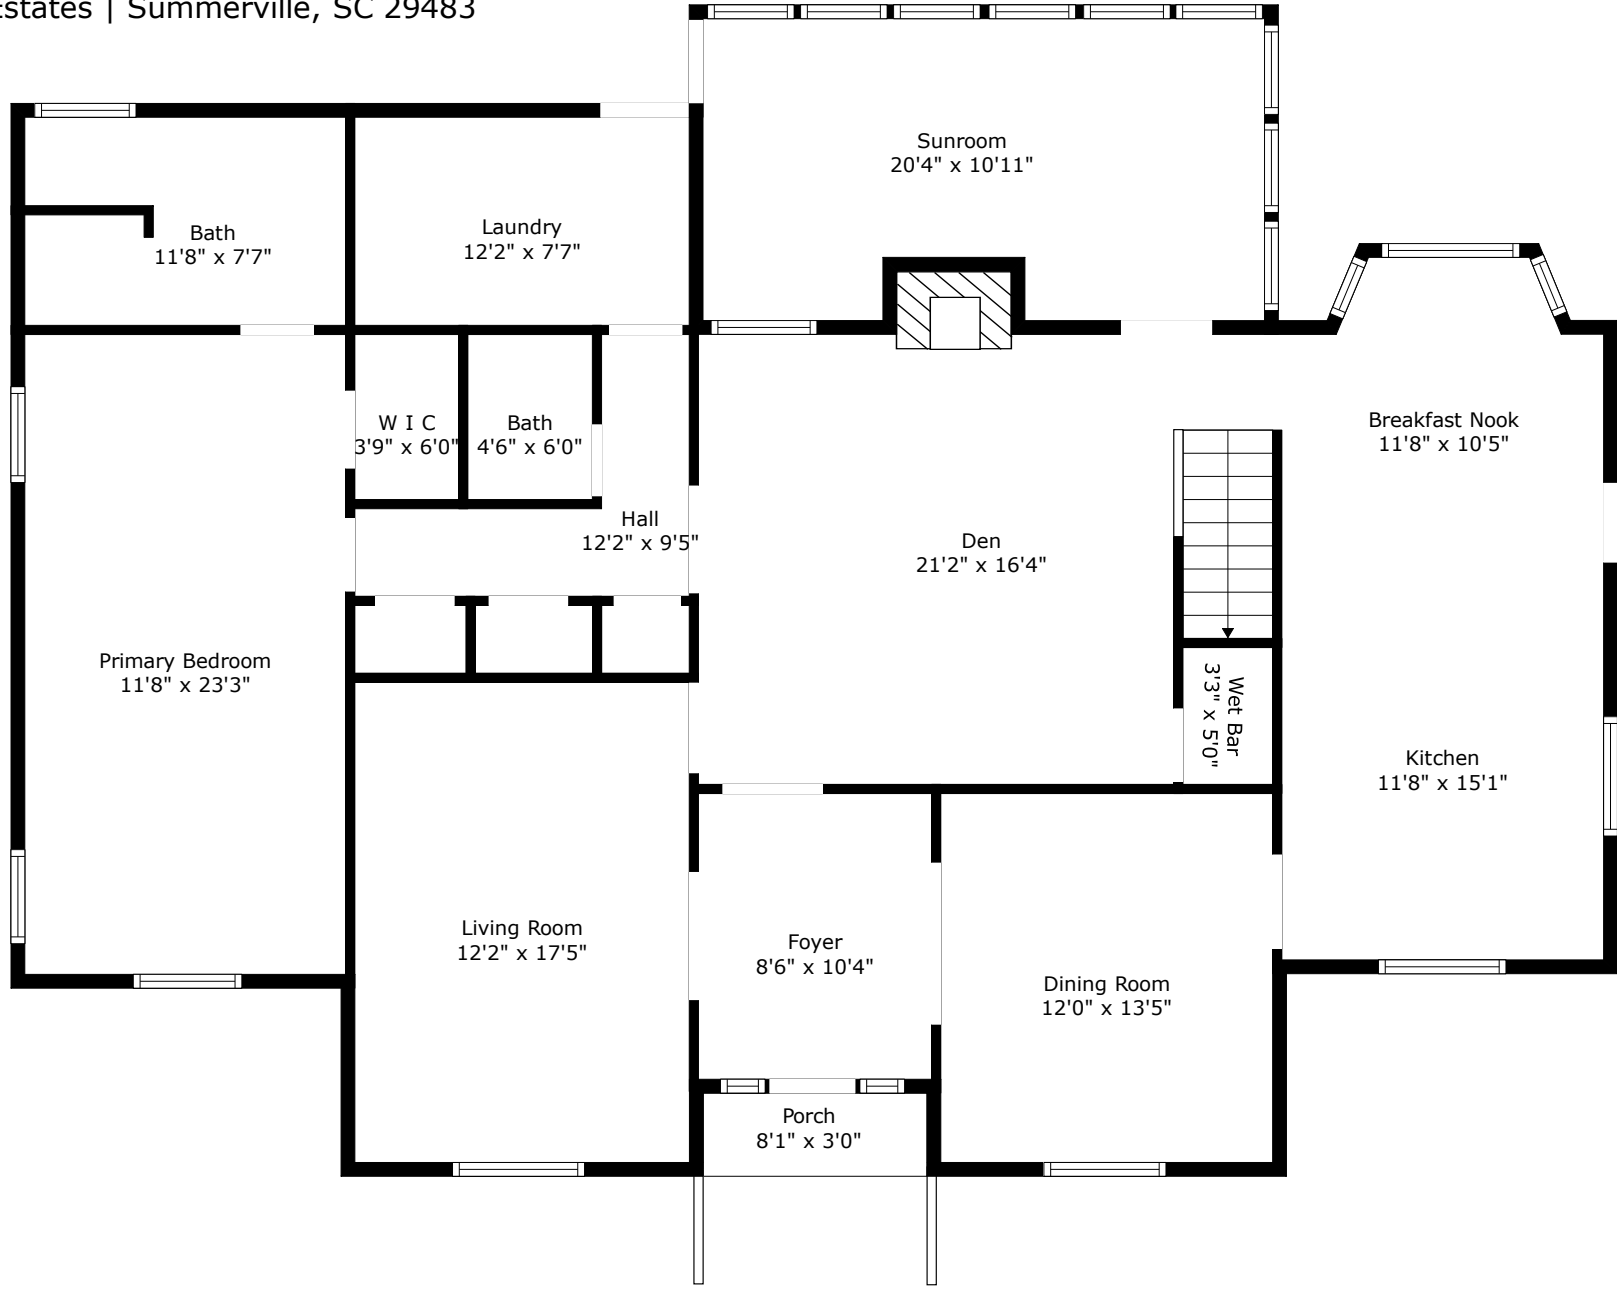

108 Fairway Drive

Country Club Estates | Summerville, SC 29483

TOTAL: 3230 sq. ft
FLOOR 1: 1948 sq. ft, FLOOR 2: 1282 sq. ft
EXCLUDED AREAS: PORCH: 25 sq. ft, FIREPLACE: 12 sq. ft, LOW CEILING: 76 sq. ft

Floor Plan Created By Cubicasa App. Measurements Deemed Highly Reliable But Not Guaranteed.

108 Fairway Drive

Country Club Estates | Summerville, SC 29483

Floor 1

TOTAL: 3230 sq. ft
FLOOR 1: 1948 sq. ft, FLOOR 2: 1282 sq. ft
EXCLUDED AREAS: PORCH: 25 sq. ft, FIREPLACE: 12 sq. ft, LOW CEILING: 76 sq. ft

Floor Plan Created by Cubicasa App. Measurements Deemed Highly Reliable But Not Guaranteed.

108 Fairway Drive

Country Club Estates | Summerville, SC 29483

Floor 2

TOTAL: 3230 sq. ft
FLOOR 1: 1948 sq. ft, FLOOR 2: 1282 sq. ft
EXCLUDED AREAS: PORCH: 25 sq. ft, FIREPLACE: 12 sq. ft, LOW CEILING: 76 sq. ft

Floor Plan Created By Cubicasa App. Measurements Deemed Highly Reliable But Not Guaranteed.