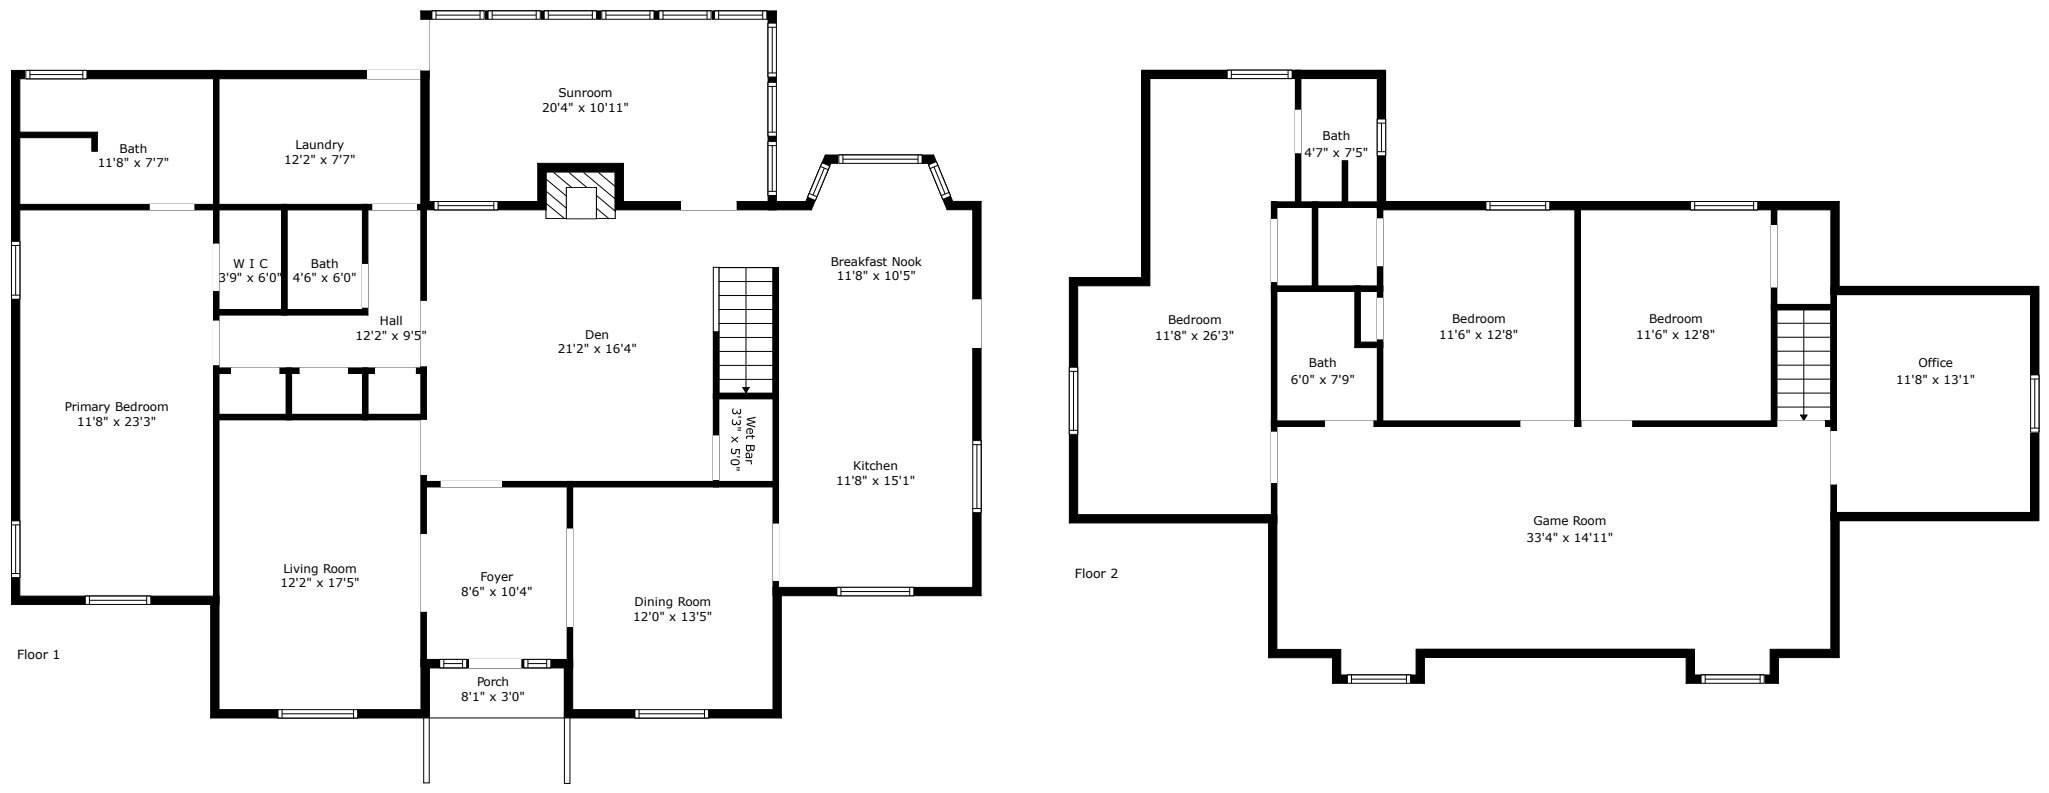

108 Fairway Drive

Country Club Estates | Summerville, SC 29483

TOTAL: 3230 sq. ft
FLOOR 1: 1948 sq. ft, FLOOR 2: 1282 sq. ft
EXCLUDED AREAS: PORCH: 25 sq. ft, FIREPLACE: 12 sq. ft, LOW CEILING: 76 sq. ft

Floor Plan Created By Cubicasa App. Measurements Deemed Highly Reliable But Not Guaranteed.

108 Fairway Drive

Country Club Estates | Summerville, SC 29483

Floor 1

TOTAL: 3230 sq. ft
FLOOR 1: 1948 sq. ft, FLOOR 2: 1282 sq. ft
EXCLUDED AREAS: PORCH: 25 sq. ft, FIREPLACE: 12 sq. ft, LOW CEILING: 76 sq. ft

Floor Plan Created by Cubicasa App. Measurements Deemed Highly Reliable But Not Guaranteed.

108 Fairway Drive

Country Club Estates | Summerville, SC 29483

Floor 2

TOTAL: 3230 sq. ft
FLOOR 1: 1948 sq. ft, FLOOR 2: 1282 sq. ft
EXCLUDED AREAS: PORCH: 25 sq. ft, FIREPLACE: 12 sq. ft, LOW CEILING: 76 sq. ft

Floor Plan Created By Cubicasa App. Measurements Deemed Highly Reliable But Not Guaranteed.