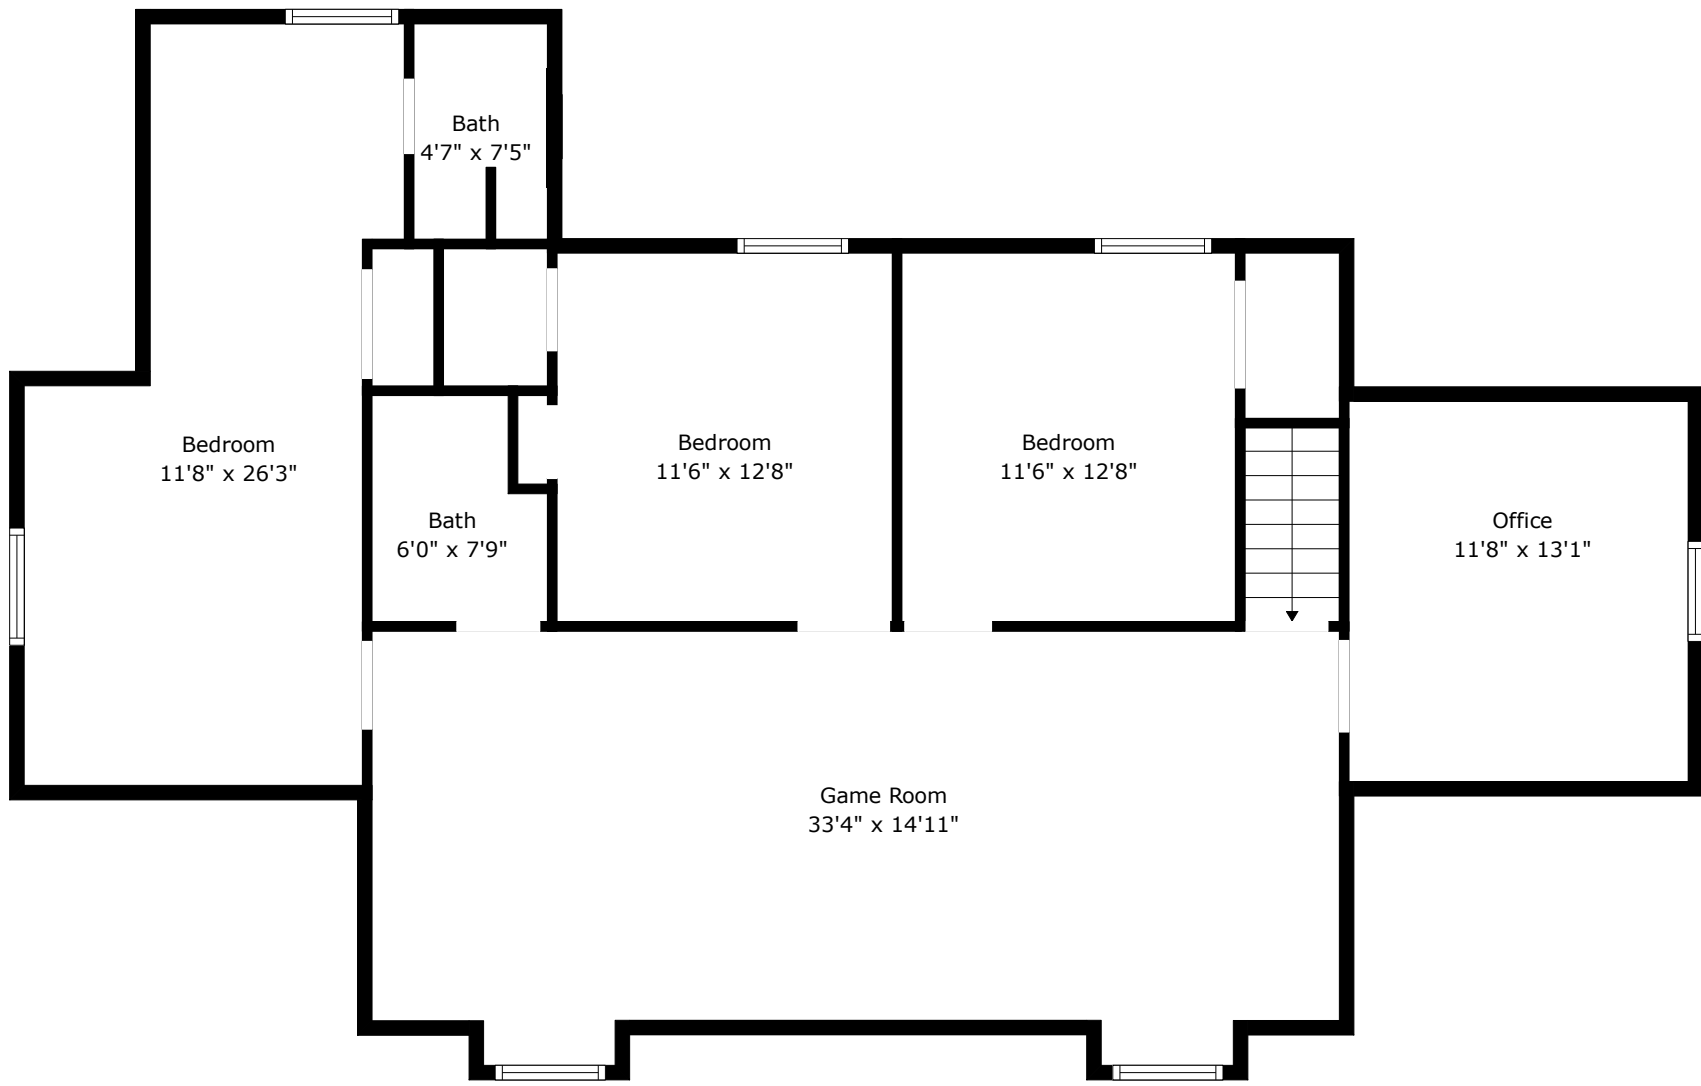

108 Fairway Drive

Country Club Estates | Summerville, SC 29483

TOTAL: 3230 sq. ft
FLOOR 1: 1948 sq. ft, FLOOR 2: 1282 sq. ft
EXCLUDED AREAS: PORCH: 25 sq. ft, FIREPLACE: 12 sq. ft, LOW CEILING: 76 sq. ft

Floor Plan Created By Cubicasa App. Measurements Deemed Highly Reliable But Not Guaranteed.

108 Fairway Drive

Country Club Estates | Summerville, SC 29483

Floor 1

TOTAL: 3230 sq. ft
FLOOR 1: 1948 sq. ft, FLOOR 2: 1282 sq. ft
EXCLUDED AREAS: PORCH: 25 sq. ft, FIREPLACE: 12 sq. ft, LOW CEILING: 76 sq. ft

Floor Plan Created by Cubicasa App. Measurements Deemed Highly Reliable But Not Guaranteed.

108 Fairway Drive

Country Club Estates | Summerville, SC 29483

Floor 2

TOTAL: 3230 sq. ft
FLOOR 1: 1948 sq. ft, FLOOR 2: 1282 sq. ft
EXCLUDED AREAS: PORCH: 25 sq. ft, FIREPLACE: 12 sq. ft, LOW CEILING: 76 sq. ft

Floor Plan Created By Cubicasa App. Measurements Deemed Highly Reliable But Not Guaranteed.