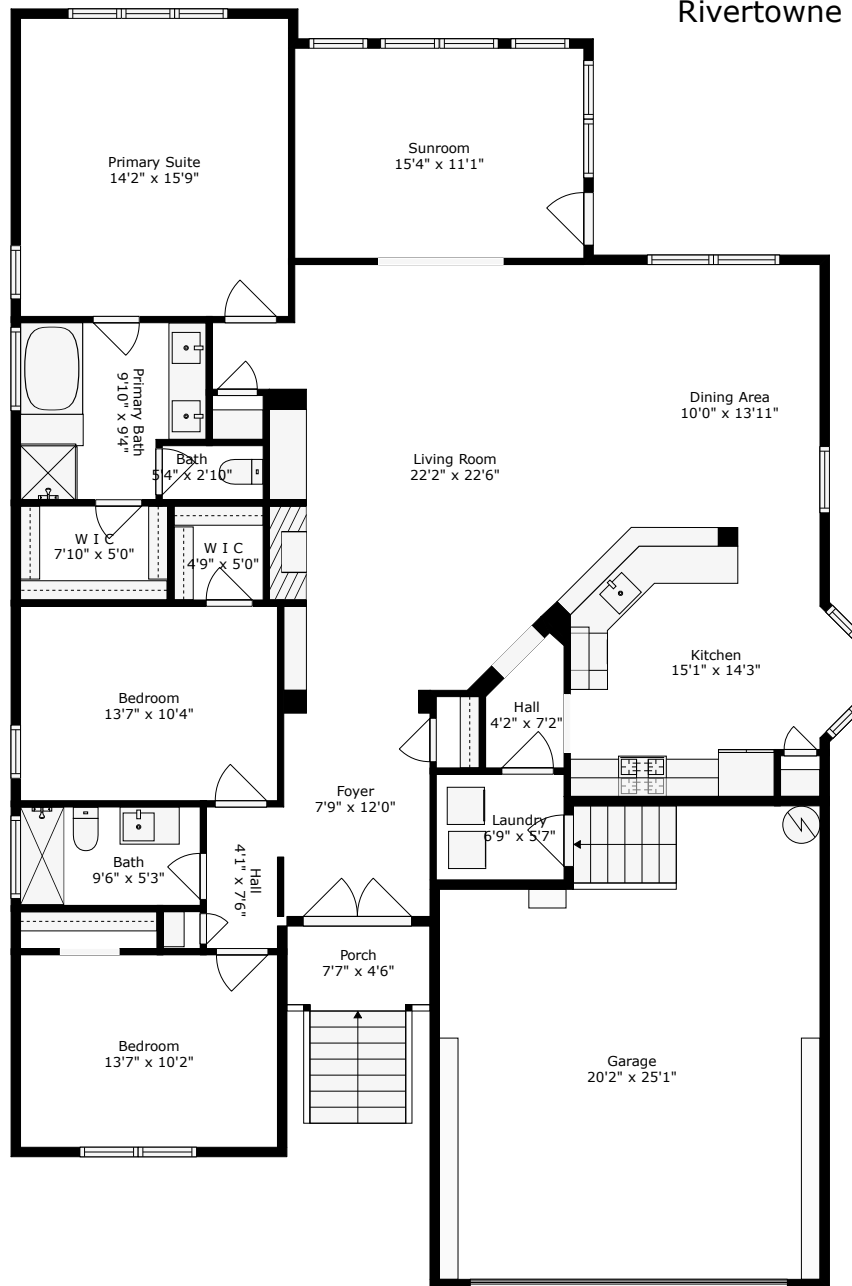

1800 Palmetto Isle Drive

Rivertowne Country Club | Mount Pleasant, SC 29466

TOTAL: 1902 sq. ft
FLOOR 1: 1902 sq. ft
EXCLUDED AREAS: GARAGE: 474 sq. ft, PORCH: 63 sq. ft

Floor Plan Created by Cubicasa App. Measurements Deemed Highly Reliable But Not Guaranteed.

1800 Palmetto Isle Drive
Rivertowne Country Club | Mount Pleasant, SC 29466