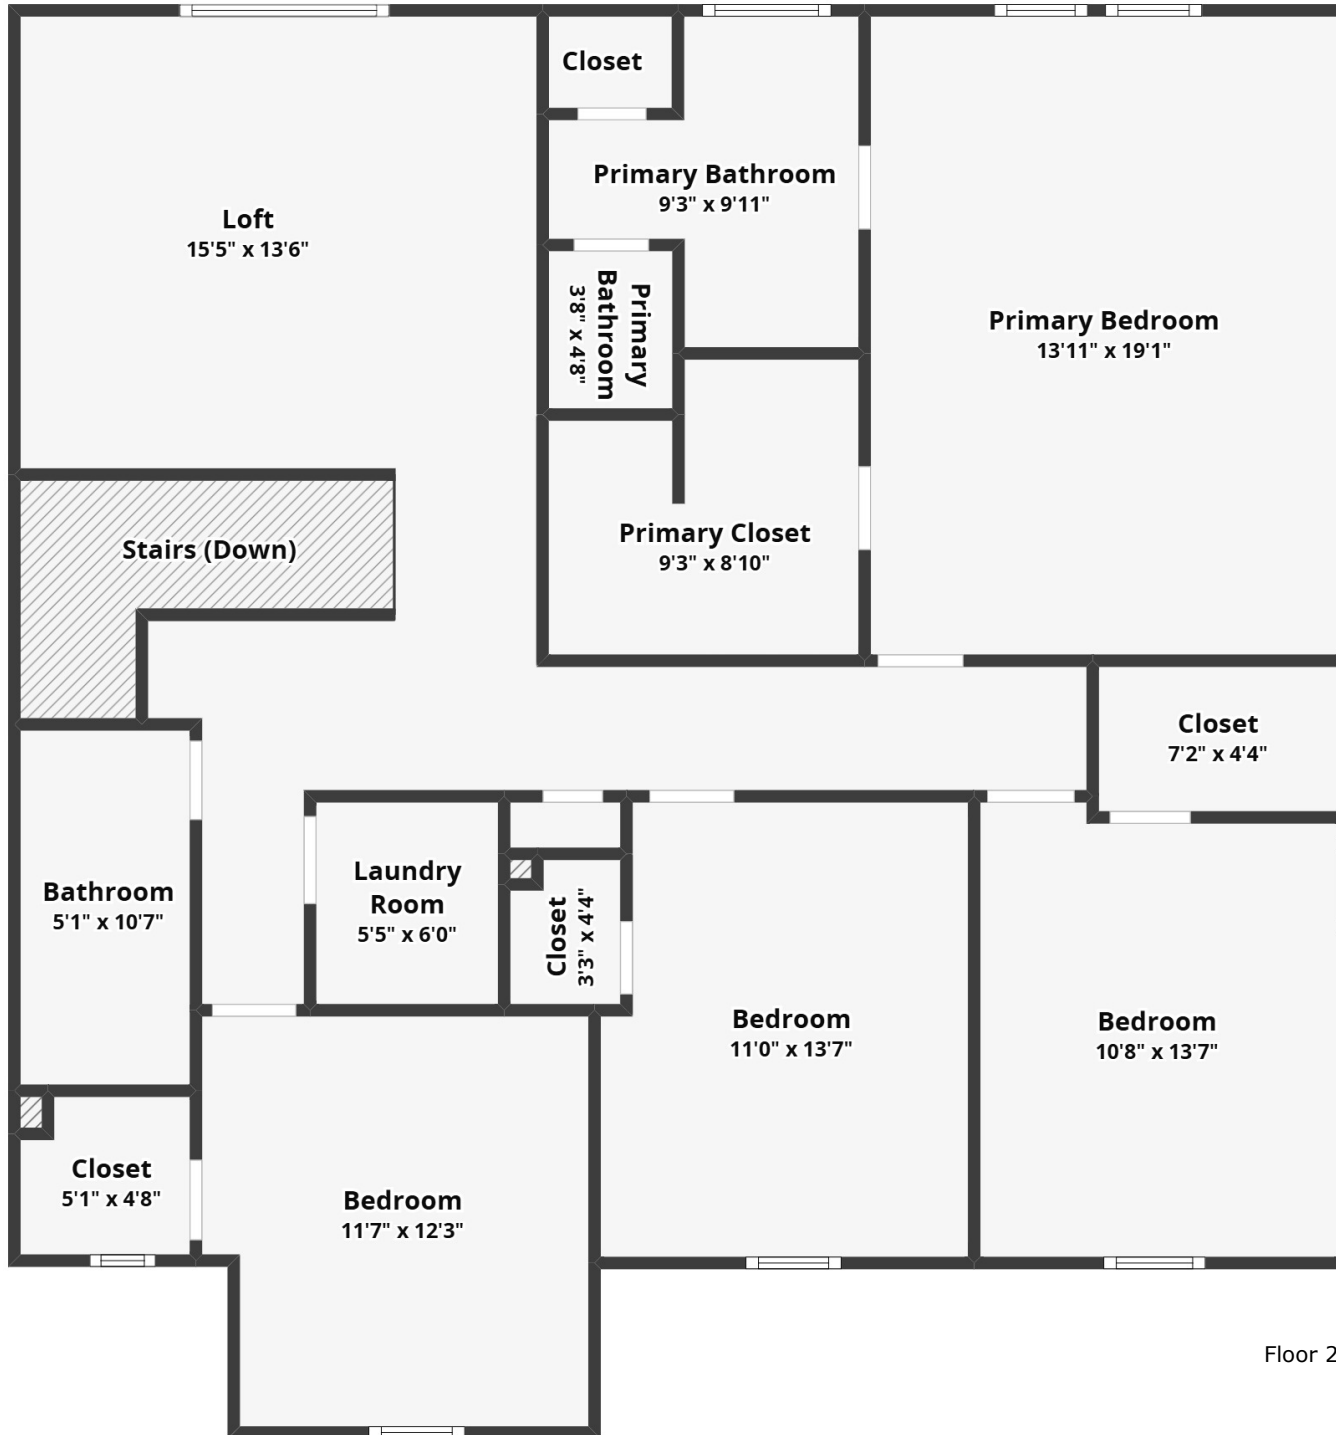

335 Bradley Bend Drive

Moss Grove Plantation | Moncks Corner, SC 29461

Floor 1

335 Bradley Bend Drive

Moss Grove Plantation | Moncks Corner, SC 29461

Floor 2