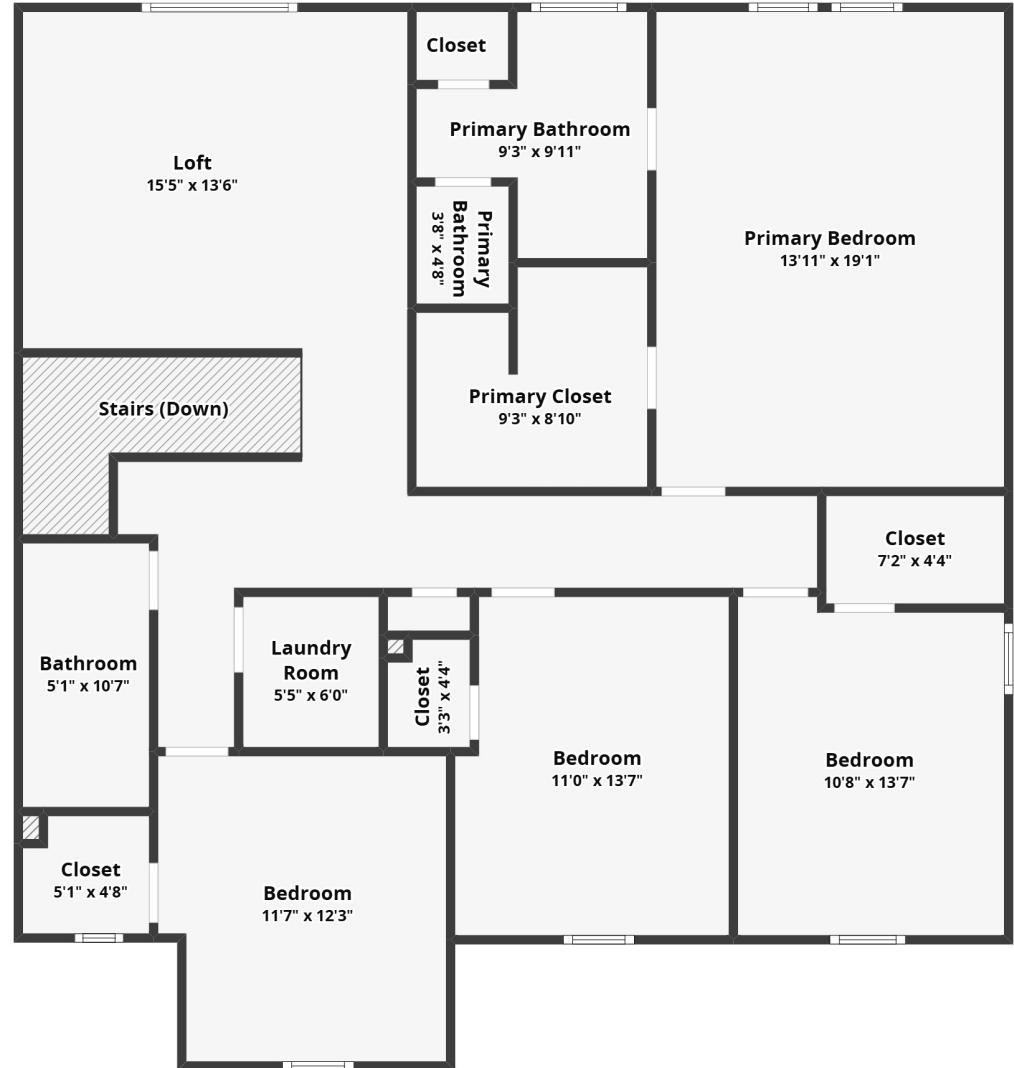

335 Bradley Bend Drive

Moss Grove Plantation | Moncks Corner, SC 29461