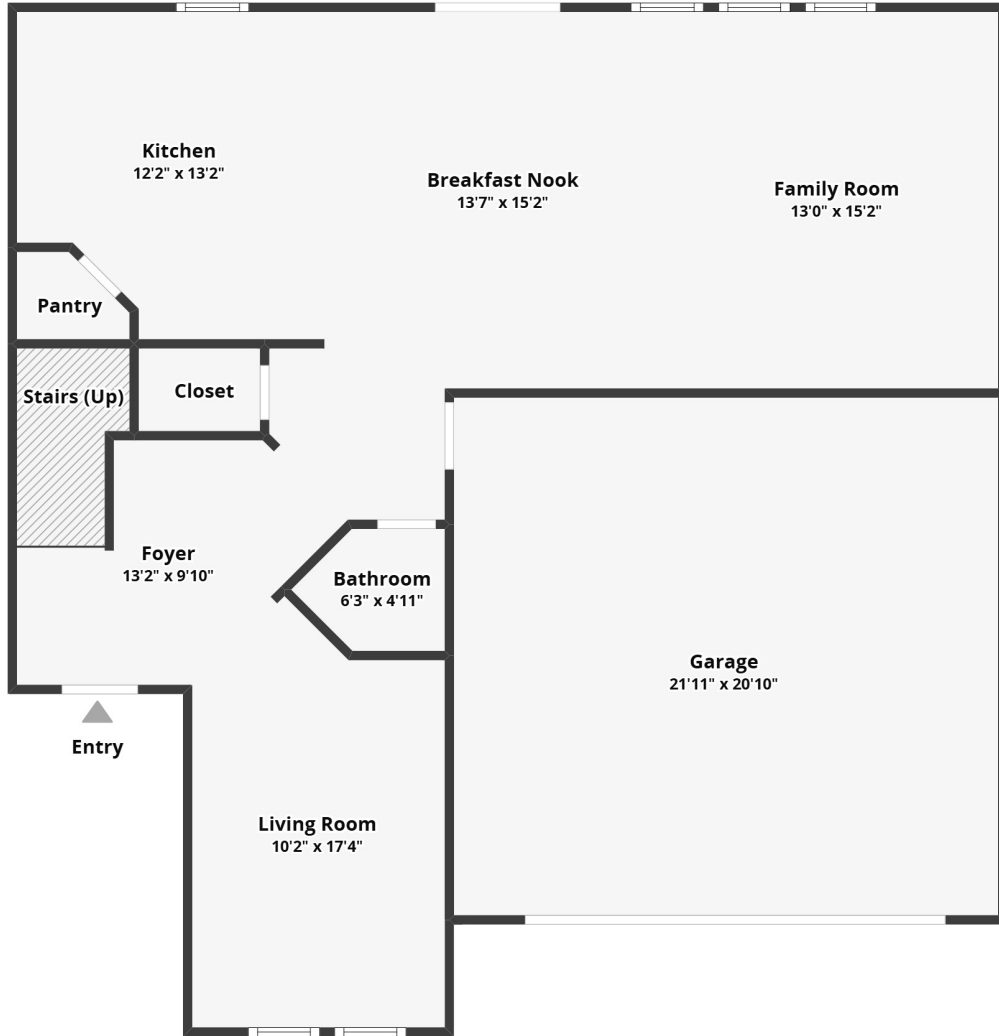

335 Bradley Bend Drive

Moss Grove Plantation | Moncks Corner, SC 29461