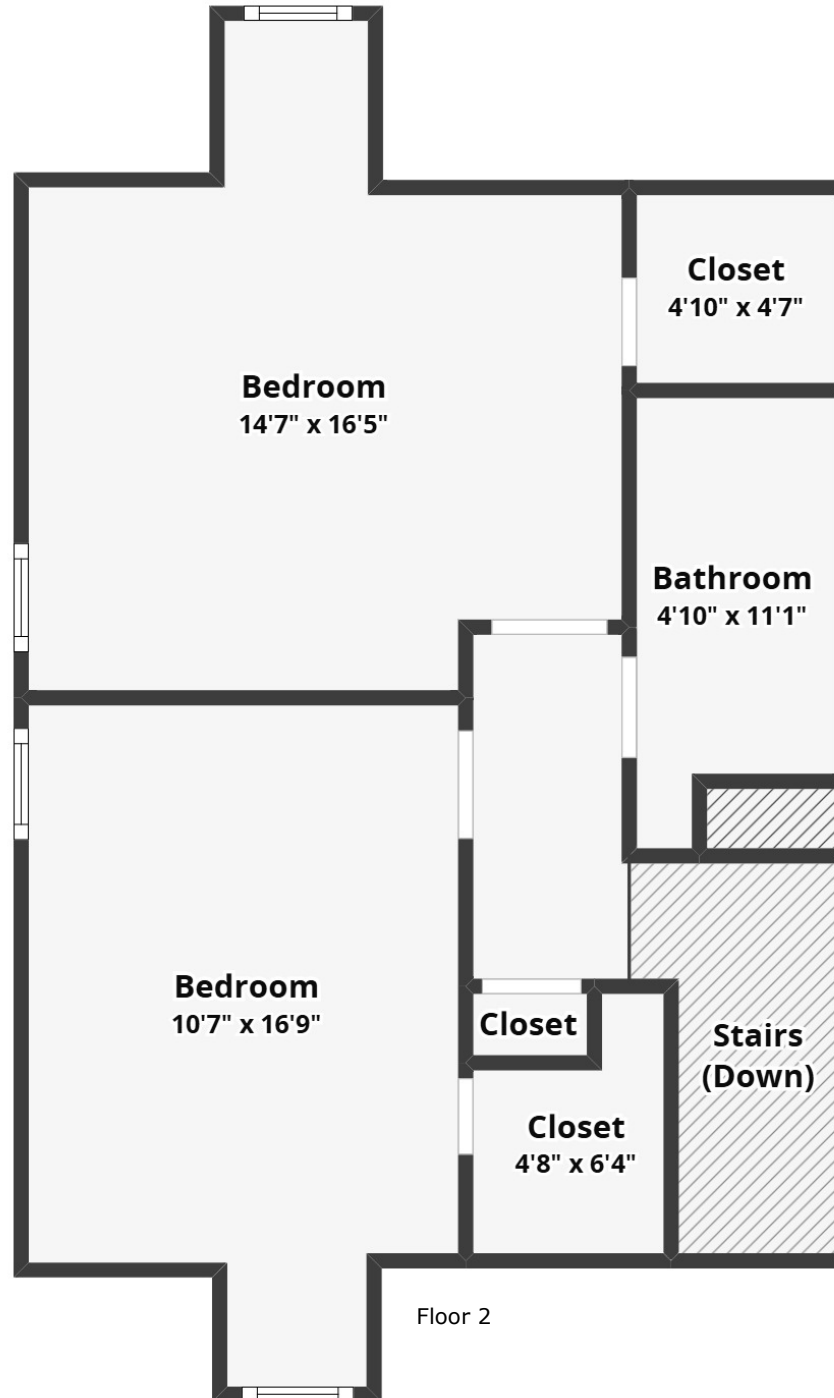

4824 Habersham Lane

Wescott Plantation | Summerville, SC 29485

Floor 2