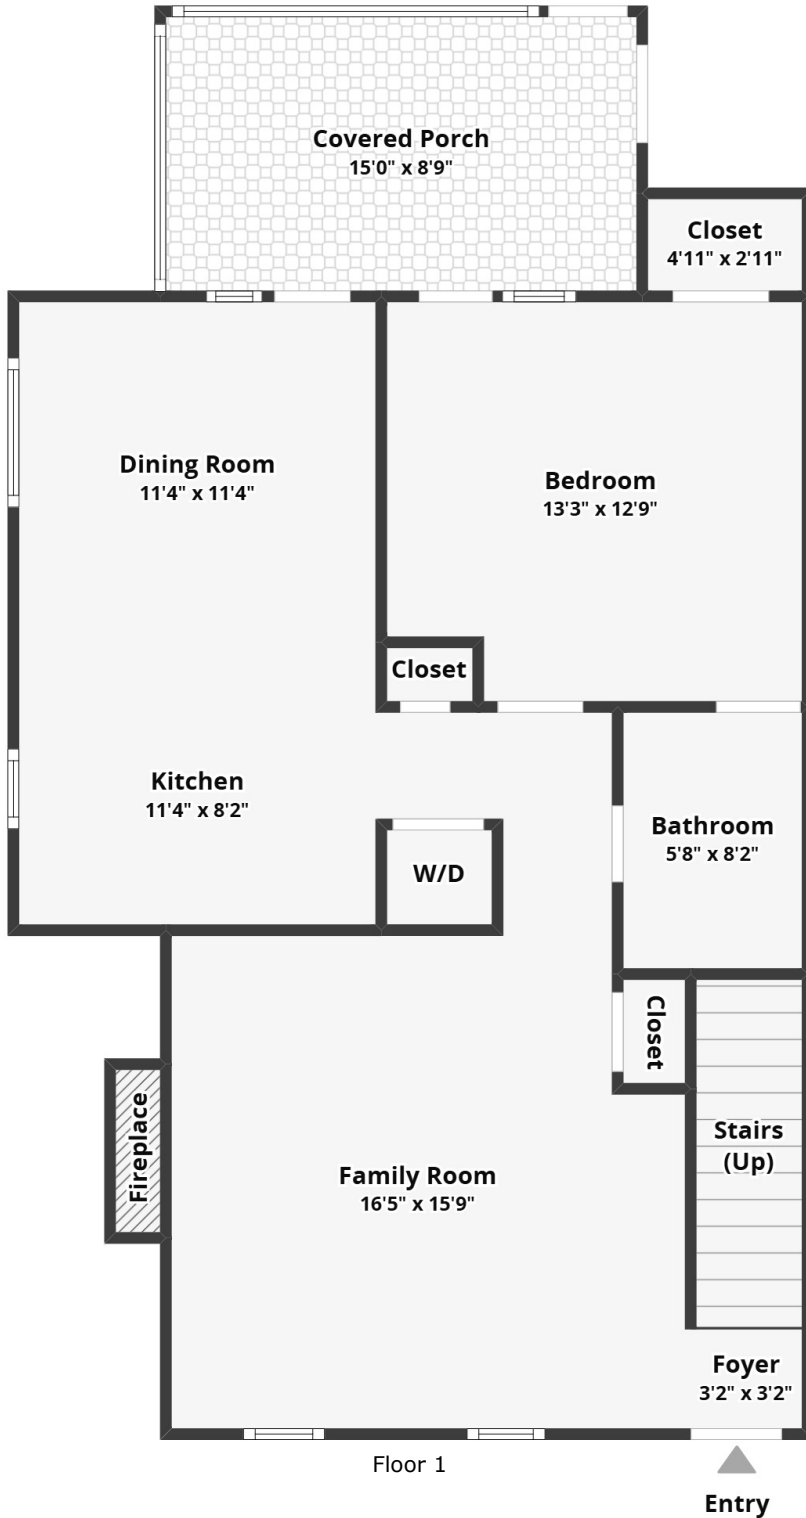

4824 Habersham Lane

Wescott Plantation | Summerville, SC 29485

All dimensions are approximate and subject to independent verification