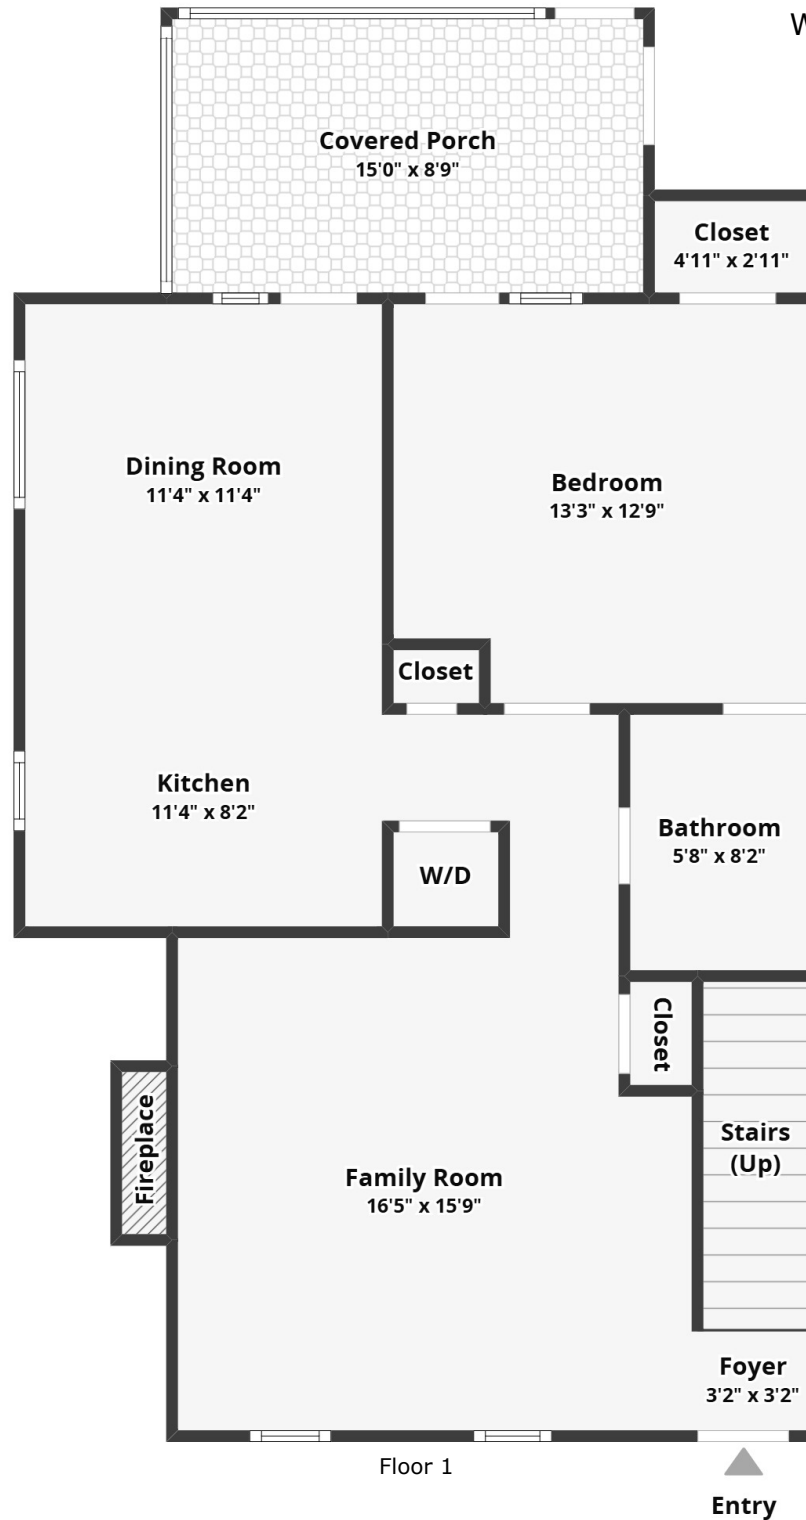

4824 Habersham Lane

Wescott Plantation | Summerville, SC 29485