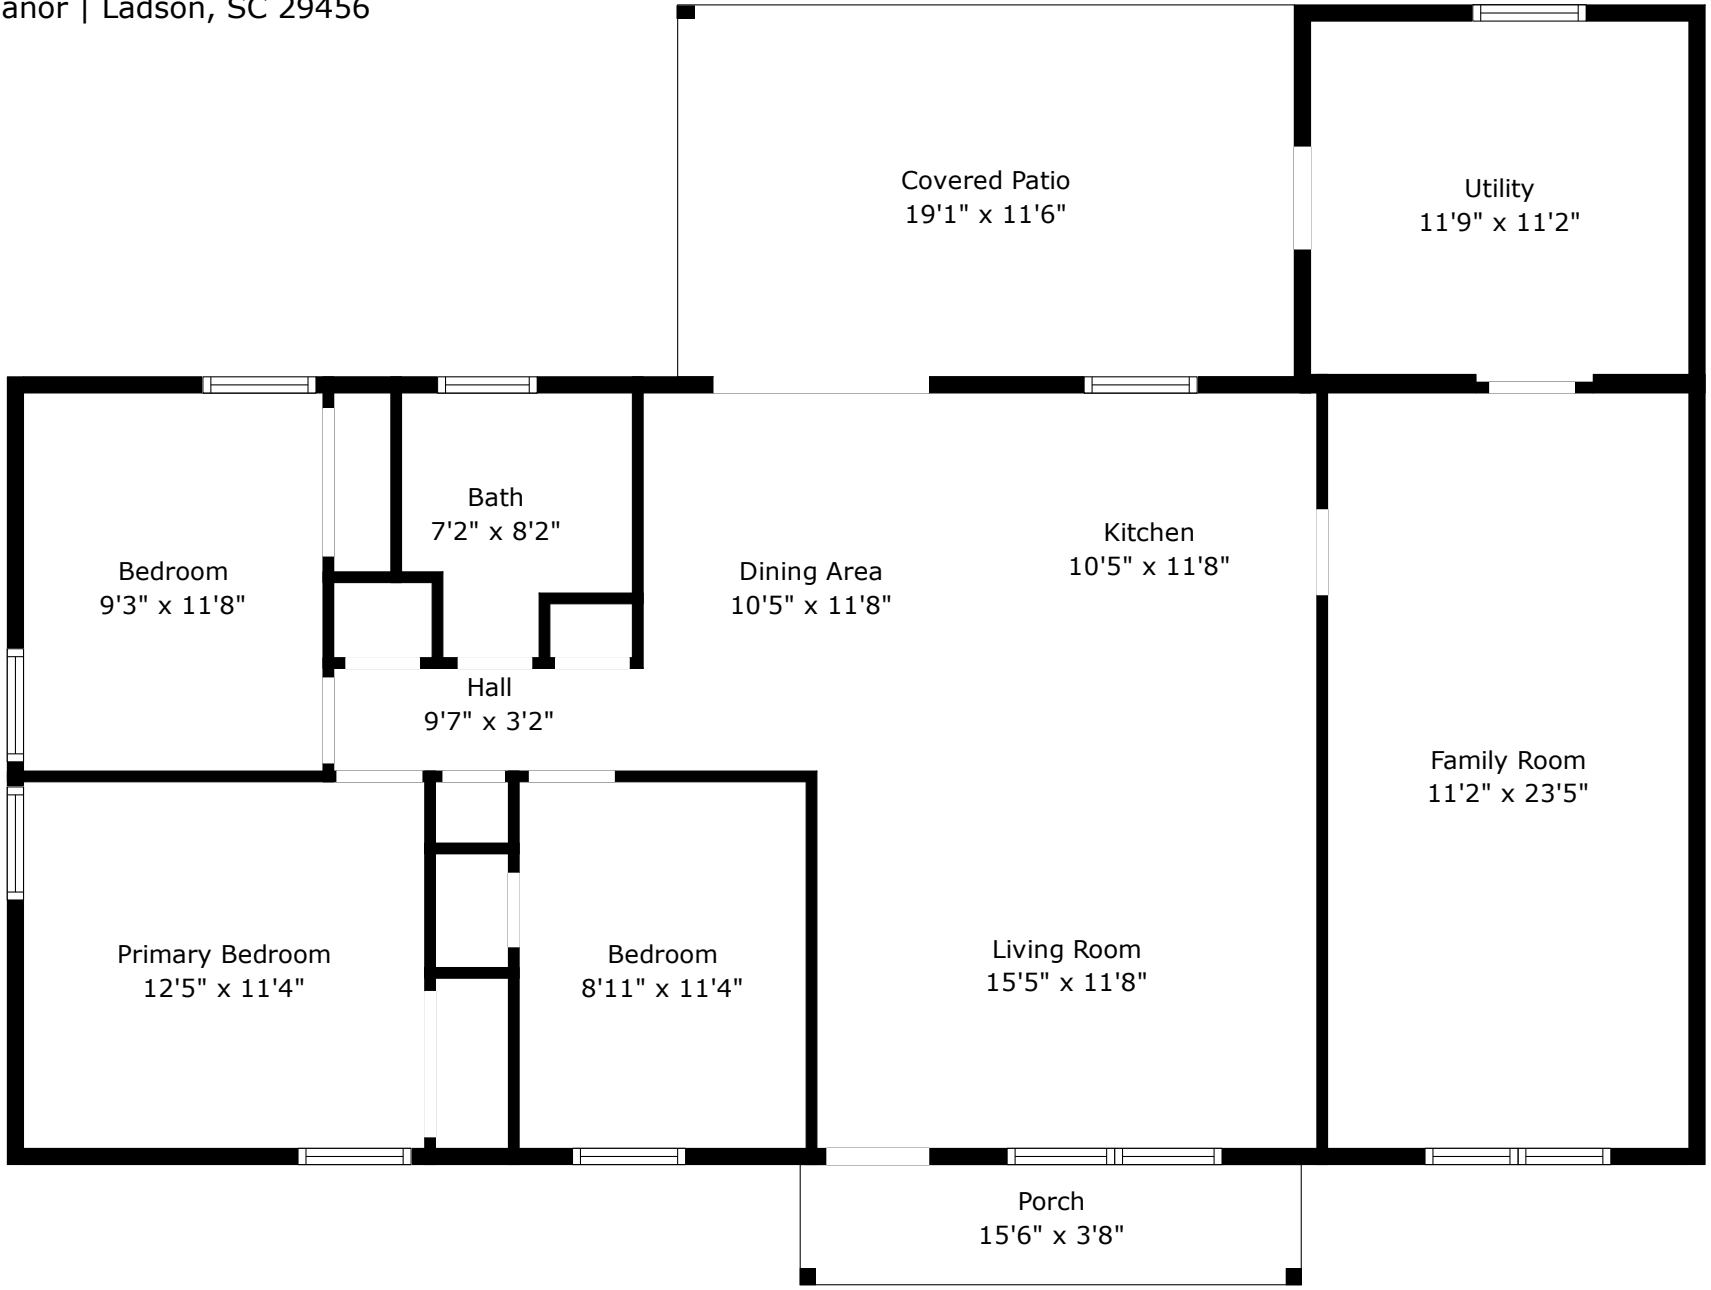

9772 Berrywood Drive

Woodside Manor | Ladson, SC 29456

TOTAL: 1343 sq. ft
BELOW GROUND: 1343 sq. ft
EXCLUDED AREAS: COVERED PATIO: 220 sq. ft, PORCH: 58 sq. ft

Floor Plan Created By Cubicasa App. Measurements Deemed Highly Reliable But Not Guaranteed.