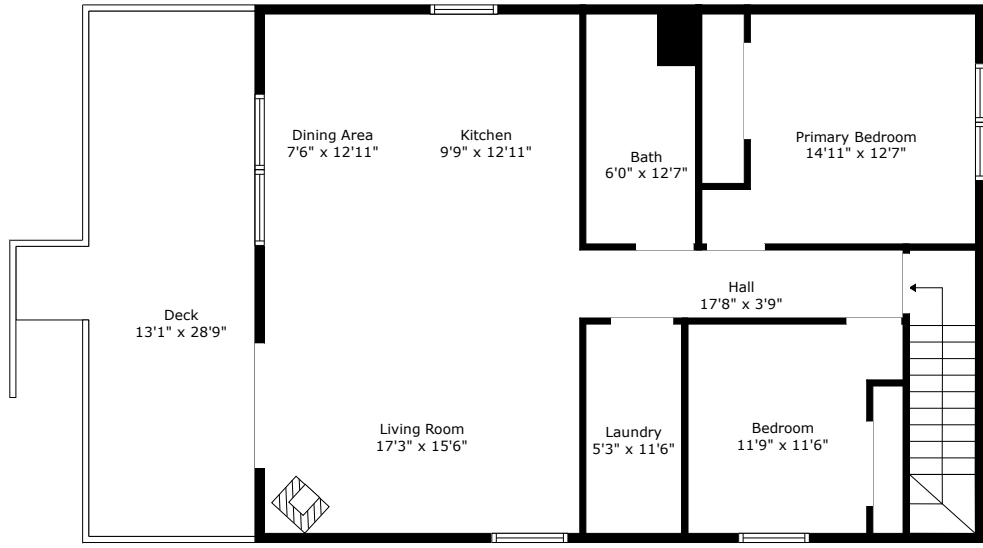

7257 Getaway Path

Awendaw, SC 29429

Floor 2

Floor 1

TOTAL: 2198 sq. ft
FLOOR 1: 1089 sq. ft, FLOOR 2: 1109 sq. ft
EXCLUDED AREAS: COVERED PATIO: 268 sq. ft, PORCH: 82 sq. ft, DECK: 278 sq. ft

Floor Plan Created By Cubicasa App. Measurements Deemed Highly Reliable But Not Guaranteed.

7257 Getaway Path

Awendaw, SC 29429

Floor 1

TOTAL: 2198 sq. ft
FLOOR 1: 1089 sq. ft, FLOOR 2: 1109 sq. ft
EXCLUDED AREAS: COVERED PATIO: 268 sq. ft, PORCH: 82 sq. ft, DECK: 278 sq. ft

Floor Plan Created By Cubicasa App. Measurements Deemed Highly Reliable But Not Guaranteed.

7257 Getaway Path

Awendaw, SC 29429

Floor 2

TOTAL: 2198 sq. ft
FLOOR 1: 1089 sq. ft, FLOOR 2: 1109 sq. ft
EXCLUDED AREAS: COVERED PATIO: 268 sq. ft, PORCH: 82 sq. ft, DECK: 278 sq. ft

Floor Plan Created by Cubicasa App. Measurements Deemed Highly Reliable But Not Guaranteed.