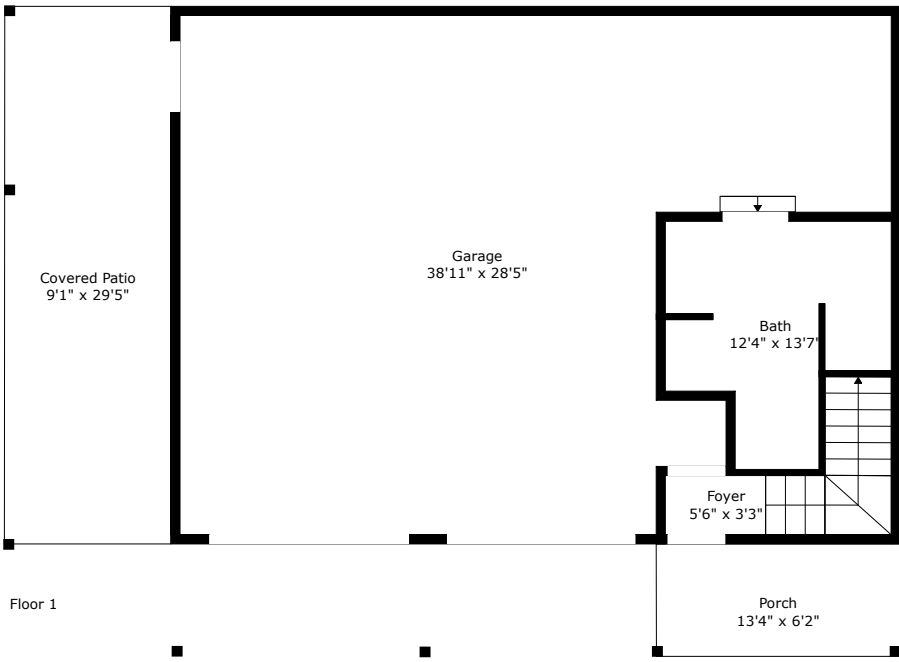

7257 Getaway Path

Awendaw, SC 29429

Floor 2

Floor 1

TOTAL: 2198 sq. ft
FLOOR 1: 1089 sq. ft, FLOOR 2: 1109 sq. ft
EXCLUDED AREAS: COVERED PATIO: 268 sq. ft, PORCH: 82 sq. ft, DECK: 278 sq. ft

Floor Plan Created By Cubicasa App. Measurements Deemed Highly Reliable But Not Guaranteed.

7257 Getaway Path

Awendaw, SC 29429

Floor 1

TOTAL: 2198 sq. ft
FLOOR 1: 1089 sq. ft, FLOOR 2: 1109 sq. ft
EXCLUDED AREAS: COVERED PATIO: 268 sq. ft, PORCH: 82 sq. ft, DECK: 278 sq. ft

Floor Plan Created By Cubicasa App. Measurements Deemed Highly Reliable But Not Guaranteed.

7257 Getaway Path

Awendaw, SC 29429

Floor 2

TOTAL: 2198 sq. ft
FLOOR 1: 1089 sq. ft, FLOOR 2: 1109 sq. ft
EXCLUDED AREAS: COVERED PATIO: 268 sq. ft, PORCH: 82 sq. ft, DECK: 278 sq. ft

Floor Plan Created by Cubicasa App. Measurements Deemed Highly Reliable But Not Guaranteed.