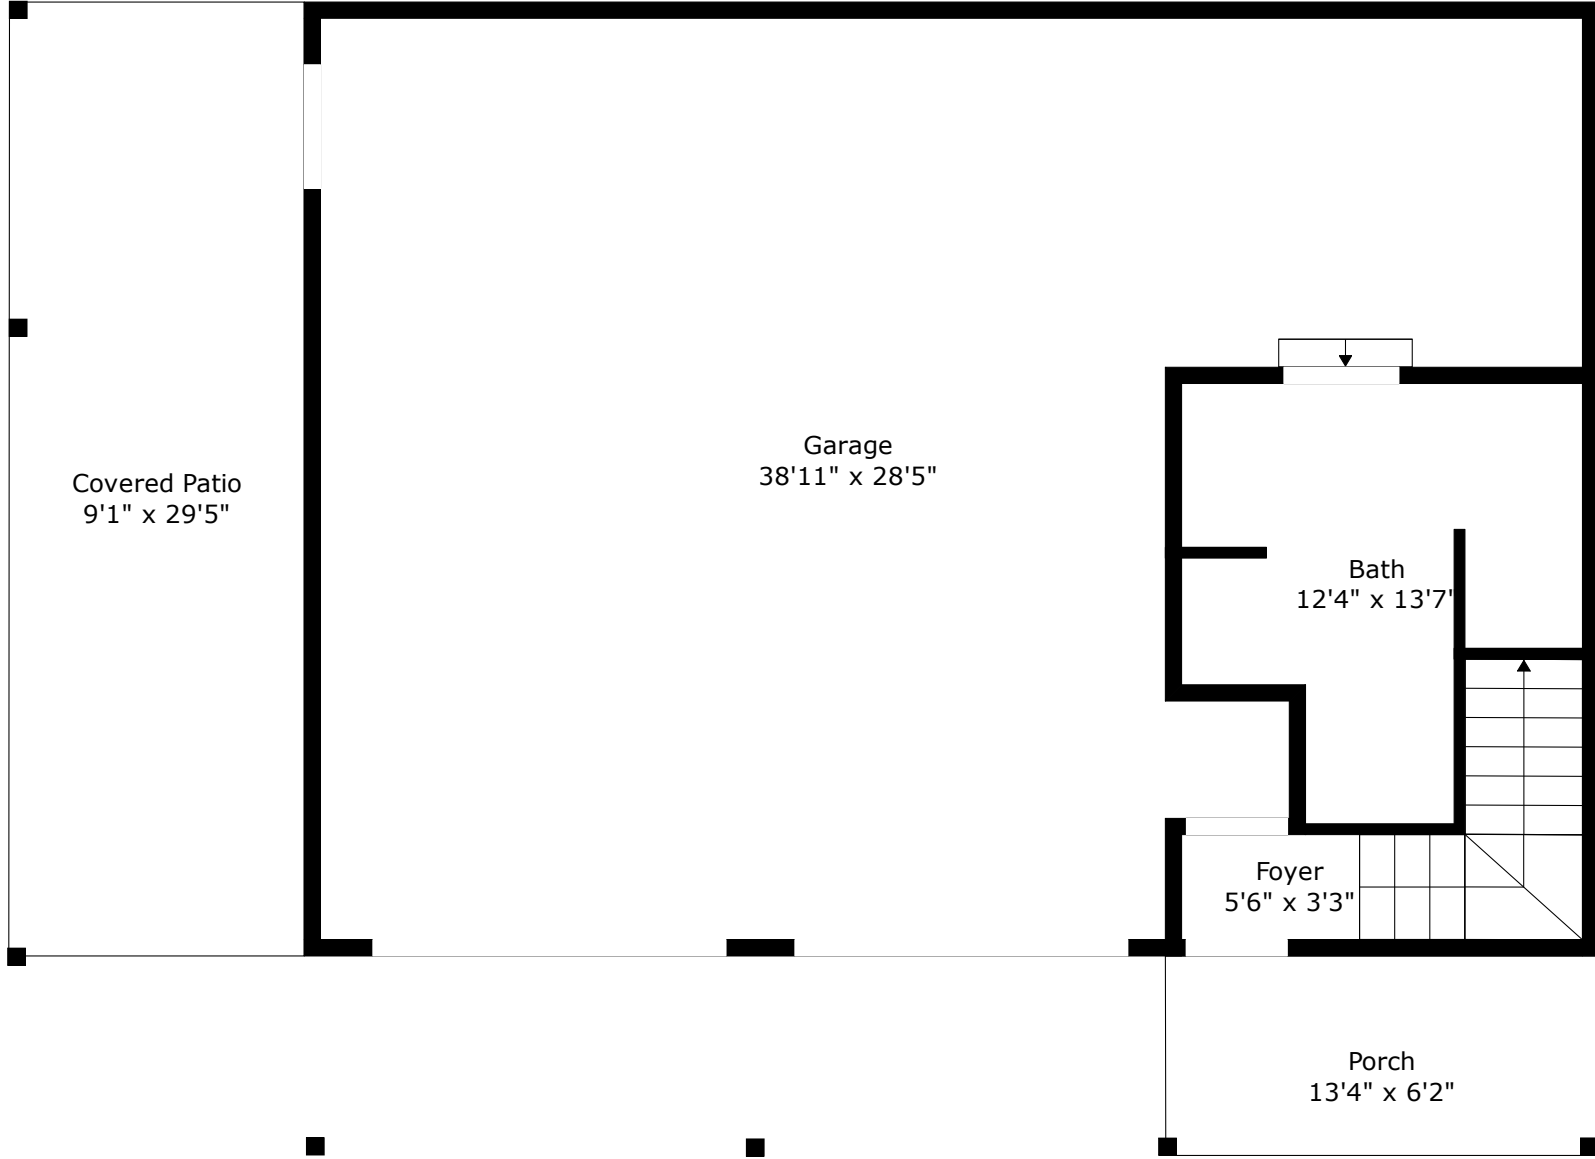

7257 Getaway Path

Awendaw, SC 29429

Floor 2

Floor 1

TOTAL: 2198 sq. ft
FLOOR 1: 1089 sq. ft, FLOOR 2: 1109 sq. ft
EXCLUDED AREAS: COVERED PATIO: 268 sq. ft, PORCH: 82 sq. ft, DECK: 278 sq. ft

Floor Plan Created By Cubicasa App. Measurements Deemed Highly Reliable But Not Guaranteed.

7257 Getaway Path

Awendaw, SC 29429

Floor 1

TOTAL: 2198 sq. ft
FLOOR 1: 1089 sq. ft, FLOOR 2: 1109 sq. ft
EXCLUDED AREAS: COVERED PATIO: 268 sq. ft, PORCH: 82 sq. ft, DECK: 278 sq. ft

Floor Plan Created By Cubicasa App. Measurements Deemed Highly Reliable But Not Guaranteed.

7257 Getaway Path

Awendaw, SC 29429

Floor 2

TOTAL: 2198 sq. ft
FLOOR 1: 1089 sq. ft, FLOOR 2: 1109 sq. ft
EXCLUDED AREAS: COVERED PATIO: 268 sq. ft, PORCH: 82 sq. ft, DECK: 278 sq. ft

Floor Plan Created by Cubicasa App. Measurements Deemed Highly Reliable But Not Guaranteed.