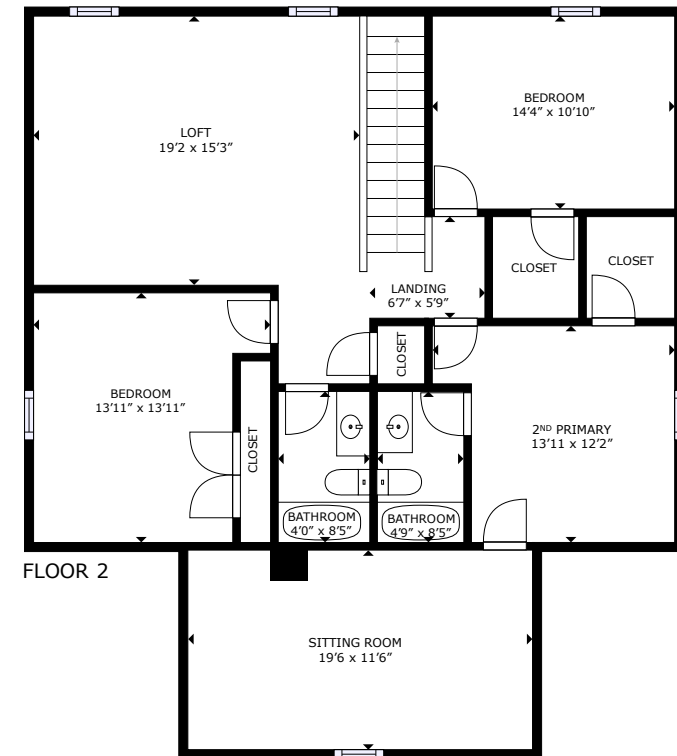

505 Marsh Walk Court

Legend Oaks Plantation | Summerville, SC 29485

505 Marsh Walk Court

Legend Oaks Plantation | Summerville, SC 29485

Floor 1

505 Marsh Walk Court

Legend Oaks Plantation | Summerville, SC 29485

Floor 2