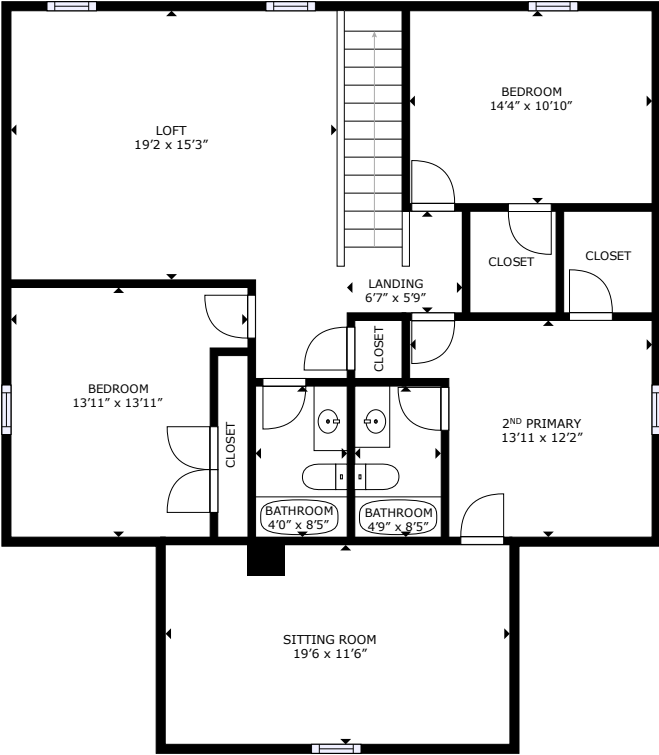

505 Marsh Walk Court

Legend Oaks Plantation | Summerville, SC 29485

505 Marsh Walk Court

Legend Oaks Plantation | Summerville, SC 29485

Floor 1

505 Marsh Walk Court

Legend Oaks Plantation | Summerville, SC 29485

Floor 2