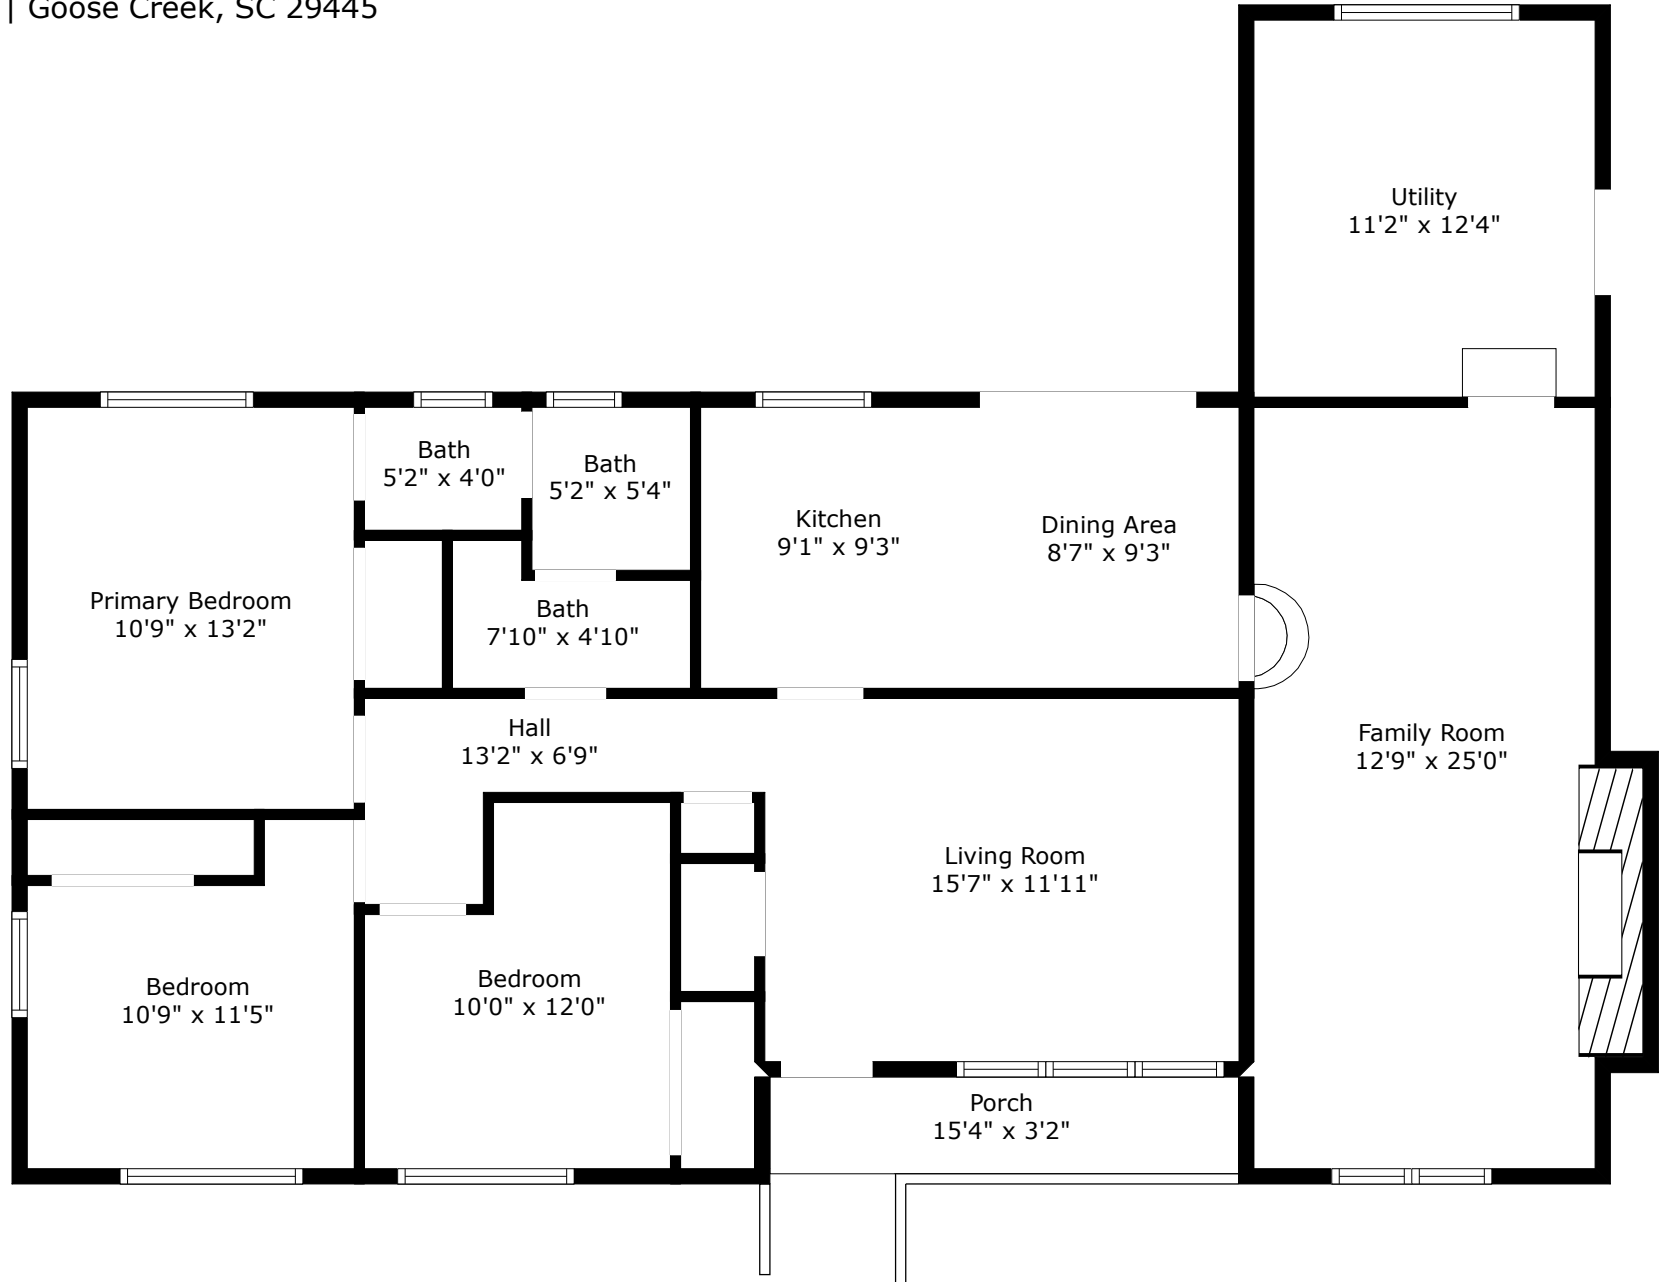

427 Judy Drive

Boulder Bluff | Goose Creek, SC 29445

TOTAL: 1236 sq. ft
FLOOR 1: 1236 sq. ft
EXCLUDED AREAS: UTILITY: 138 sq. ft, PORCH: 49 sq. ft, FIREPLACE: 17 sq. ft

Floor Plan Created By Cubicasa App. Measurements Deemed Highly Reliable But Not Guaranteed.