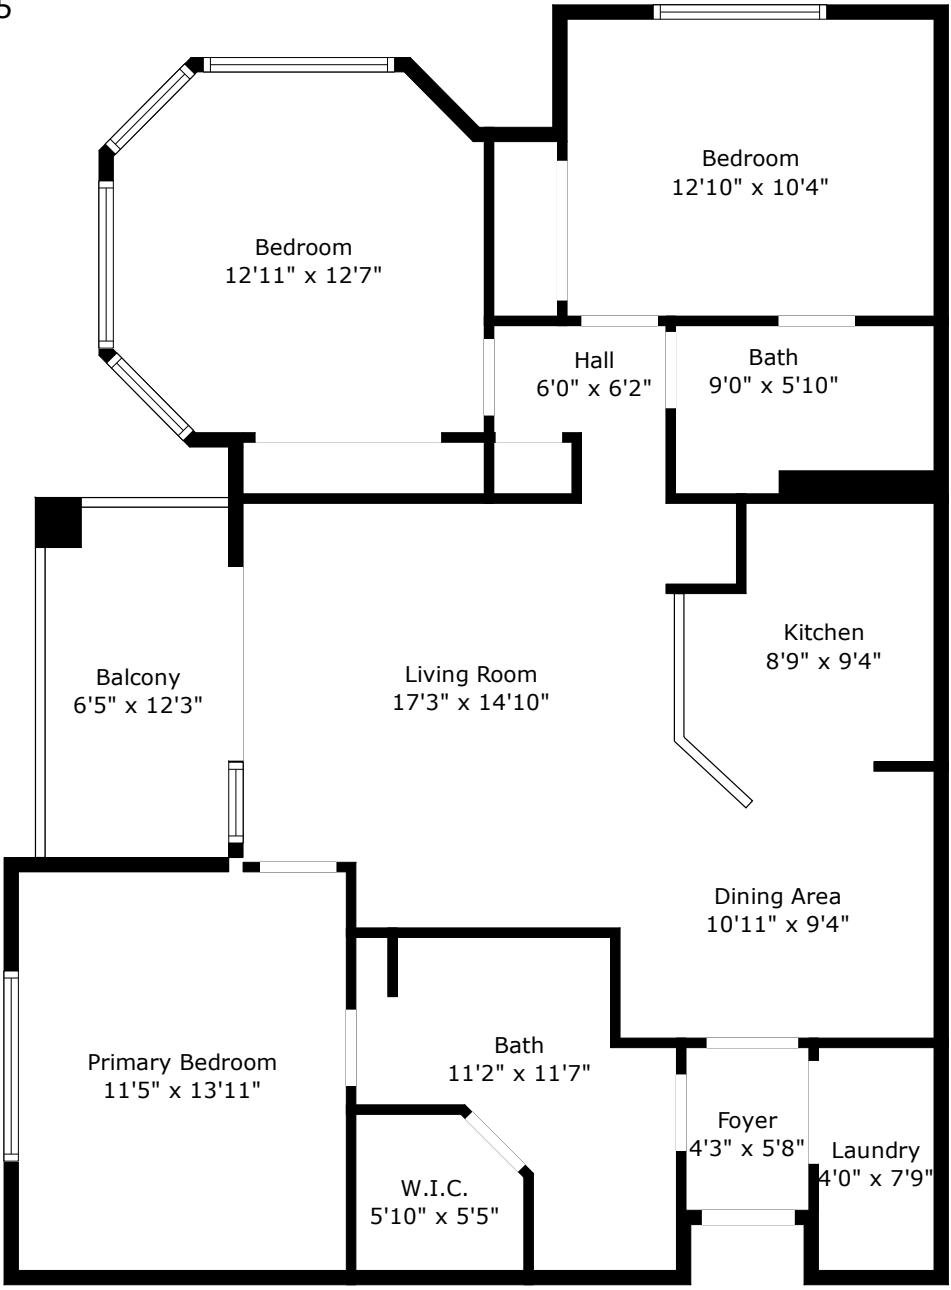

60 Fenwick Hall Allee 722

Twelve Oaks | Johns Island, SC 29455

TOTAL: 1170 sq. ft
FLOOR 1: 1170 sq. ft
EXCLUDED AREAS: BALCONY: 78 sq. ft

Floor Plan Created By Cubicasa App. Measurements Deemed Highly Reliable But Not Guaranteed.