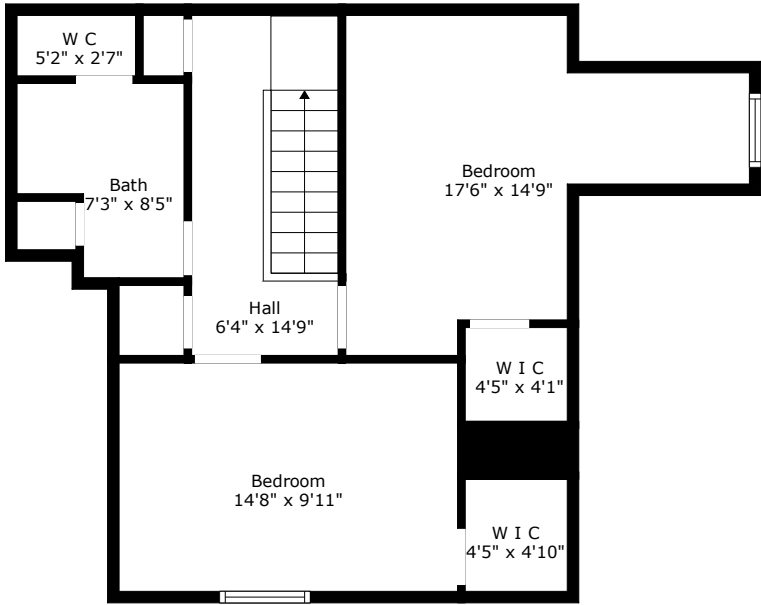

106 Hidden Fawn Circle

Crowfield Plantation | Goose Creek, SC 29445

Floor 1

Floor 2

TOTAL: 1481 sq. ft
FLOOR 1: 908 sq. ft, FLOOR 2: 573 sq. ft
EXCLUDED AREAS: SCREENED PORCH: 93 sq. ft, GARAGE: 171 sq. ft

Floor Plan Created by Cubicasa App. Measurements Deemed Highly Reliable But Not Guaranteed.

106 Hidden Fawn Circle

Crowfield Plantation | Goose Creek, SC 29445

Floor 1

TOTAL: 1481 sq. ft
FLOOR 1: 908 sq. ft, FLOOR 2: 573 sq. ft
EXCLUDED AREAS: SCREENED PORCH: 93 sq. ft, GARAGE: 171 sq. ft

Floor Plan Created by Cubicasa App. Measurements Deemed Highly Reliable But Not Guaranteed.

106 Hidden Fawn Circle

Crowfield Plantation | Goose Creek, SC 29445

Floor 2

TOTAL: 1481 sq. ft
FLOOR 1: 908 sq. ft, FLOOR 2: 573 sq. ft
EXCLUDED AREAS: SCREENED PORCH: 93 sq. ft, GARAGE: 171 sq. ft

Floor Plan Created by Cubicasa App. Measurements Deemed Highly Reliable But Not Guaranteed.