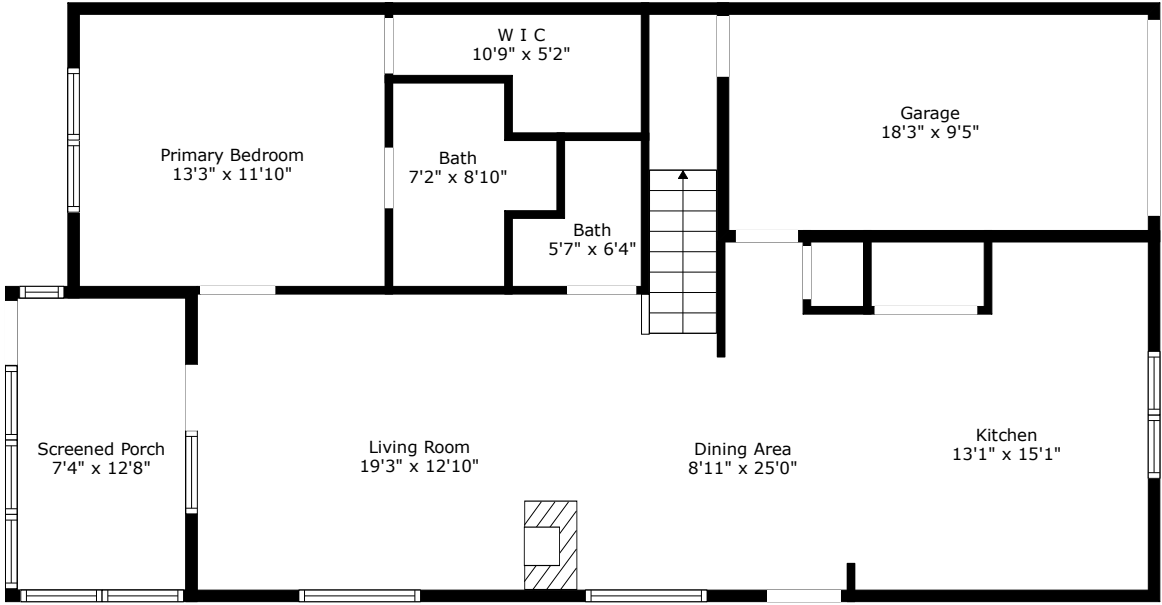

106 Hidden Fawn Circle

Crowfield Plantation | Goose Creek, SC 29445

Floor 1

Floor 2

TOTAL: 1481 sq. ft
FLOOR 1: 908 sq. ft, FLOOR 2: 573 sq. ft
EXCLUDED AREAS: SCREENED PORCH: 93 sq. ft, GARAGE: 171 sq. ft

Floor Plan Created by Cubicasa App. Measurements Deemed Highly Reliable But Not Guaranteed.

106 Hidden Fawn Circle

Crowfield Plantation | Goose Creek, SC 29445

Floor 1

TOTAL: 1481 sq. ft
FLOOR 1: 908 sq. ft, FLOOR 2: 573 sq. ft
EXCLUDED AREAS: SCREENED PORCH: 93 sq. ft, GARAGE: 171 sq. ft

Floor Plan Created by Cubicasa App. Measurements Deemed Highly Reliable But Not Guaranteed.

106 Hidden Fawn Circle

Crowfield Plantation | Goose Creek, SC 29445

Floor 2

TOTAL: 1481 sq. ft
FLOOR 1: 908 sq. ft, FLOOR 2: 573 sq. ft
EXCLUDED AREAS: SCREENED PORCH: 93 sq. ft, GARAGE: 171 sq. ft

Floor Plan Created by Cubicasa App. Measurements Deemed Highly Reliable But Not Guaranteed.