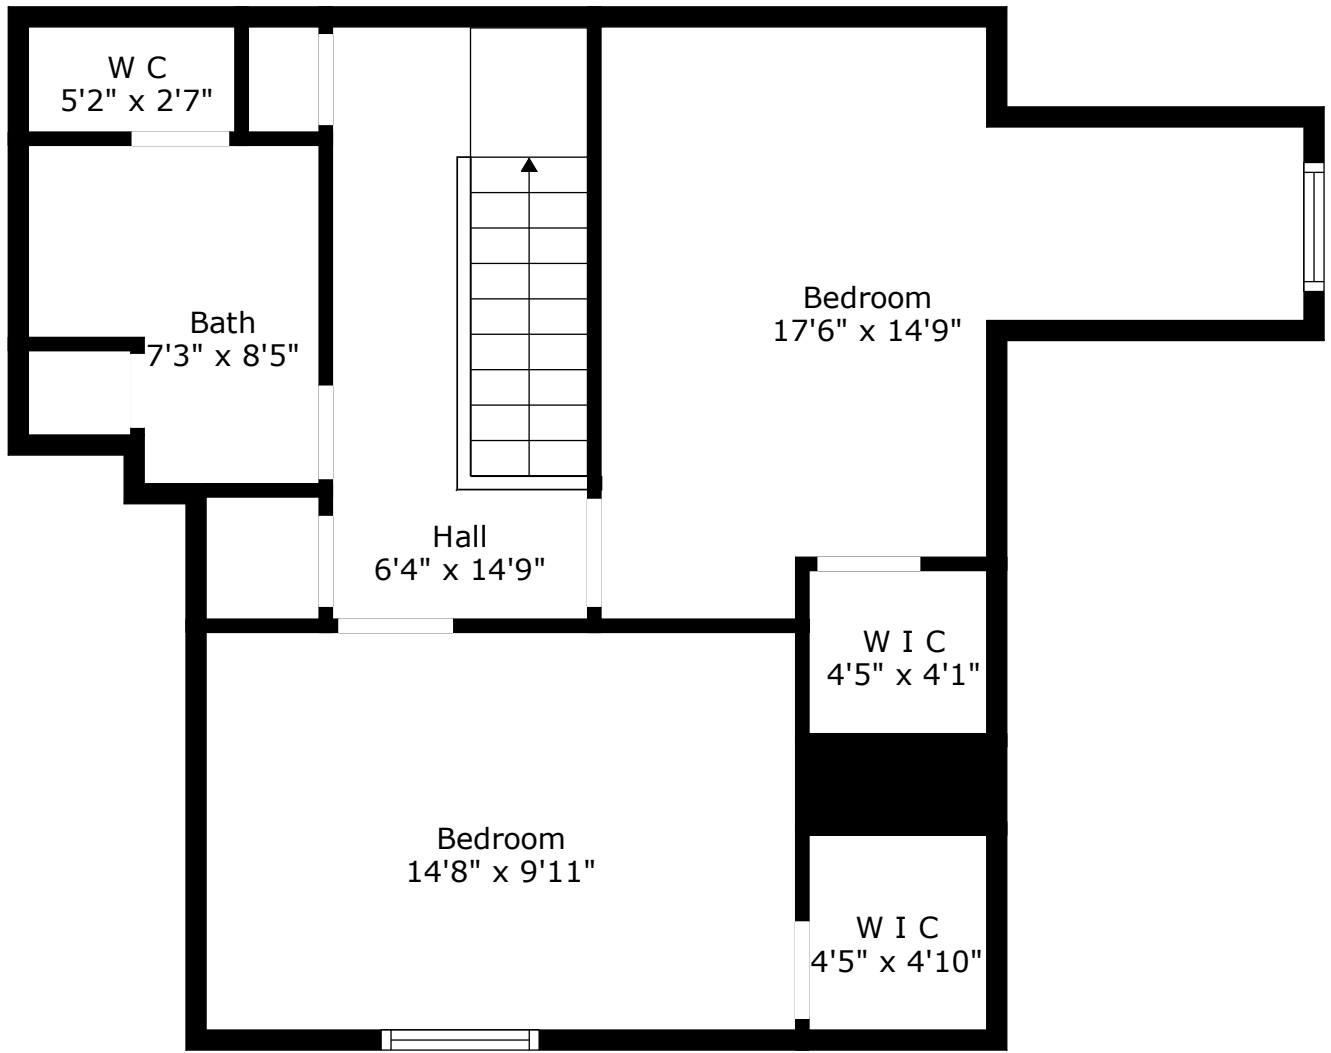

106 Hidden Fawn Circle

Crowfield Plantation | Goose Creek, SC 29445

Floor 1

Floor 2

TOTAL: 1481 sq. ft
FLOOR 1: 908 sq. ft, FLOOR 2: 573 sq. ft
EXCLUDED AREAS: SCREENED PORCH: 93 sq. ft, GARAGE: 171 sq. ft

Floor Plan Created by Cubicasa App. Measurements Deemed Highly Reliable But Not Guaranteed.

106 Hidden Fawn Circle

Crowfield Plantation | Goose Creek, SC 29445

Floor 1

TOTAL: 1481 sq. ft
FLOOR 1: 908 sq. ft, FLOOR 2: 573 sq. ft
EXCLUDED AREAS: SCREENED PORCH: 93 sq. ft, GARAGE: 171 sq. ft

Floor Plan Created by Cubicasa App. Measurements Deemed Highly Reliable But Not Guaranteed.

106 Hidden Fawn Circle

Crowfield Plantation | Goose Creek, SC 29445

Floor 2

TOTAL: 1481 sq. ft
FLOOR 1: 908 sq. ft, FLOOR 2: 573 sq. ft
EXCLUDED AREAS: SCREENED PORCH: 93 sq. ft, GARAGE: 171 sq. ft

Floor Plan Created by Cubicasa App. Measurements Deemed Highly Reliable But Not Guaranteed.