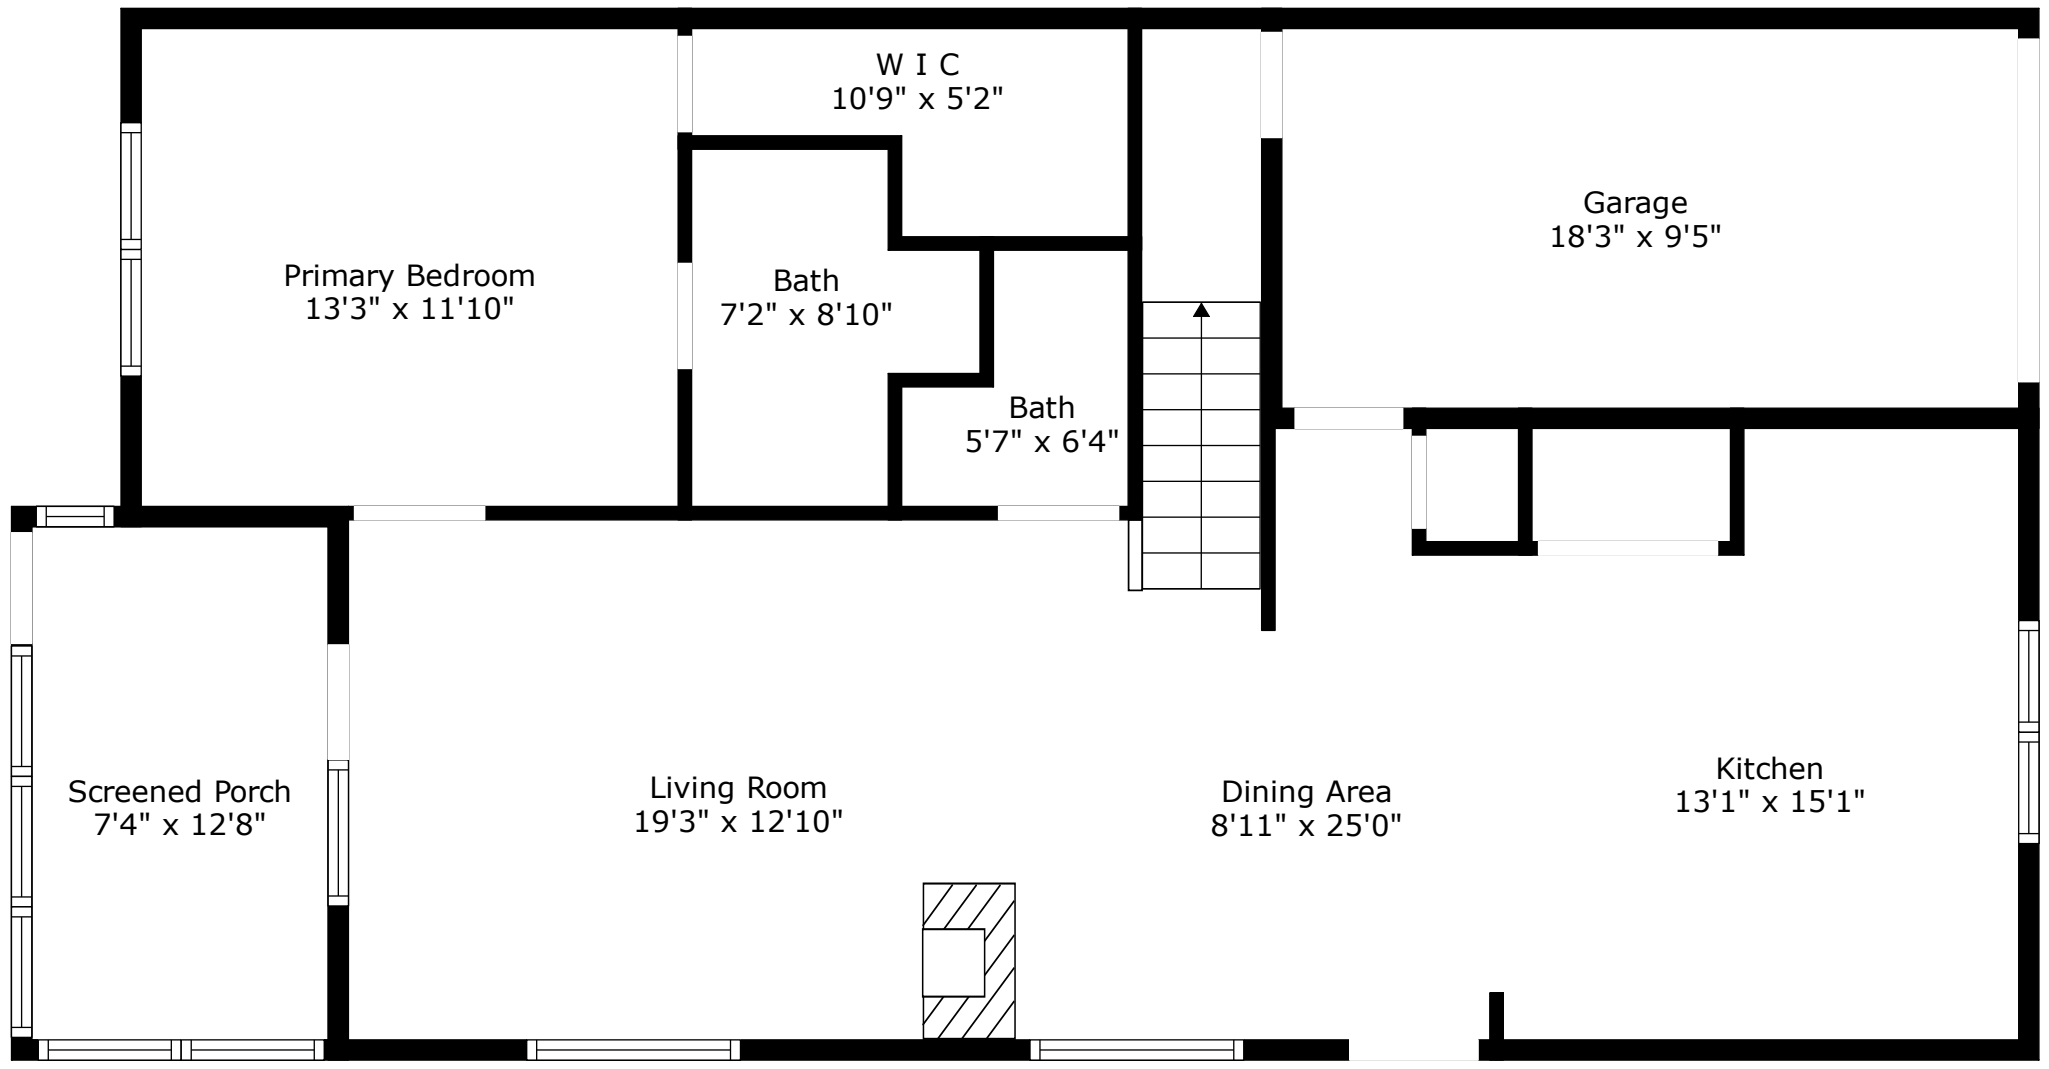

106 Hidden Fawn Circle

Crowfield Plantation | Goose Creek, SC 29445

Floor 1

Floor 2

TOTAL: 1481 sq. ft
FLOOR 1: 908 sq. ft, FLOOR 2: 573 sq. ft
EXCLUDED AREAS: SCREENED PORCH: 93 sq. ft, GARAGE: 171 sq. ft

Floor Plan Created by Cubicasa App. Measurements Deemed Highly Reliable But Not Guaranteed.

106 Hidden Fawn Circle

Crowfield Plantation | Goose Creek, SC 29445

Floor 1

TOTAL: 1481 sq. ft
FLOOR 1: 908 sq. ft, FLOOR 2: 573 sq. ft
EXCLUDED AREAS: SCREENED PORCH: 93 sq. ft, GARAGE: 171 sq. ft

Floor Plan Created by Cubicasa App. Measurements Deemed Highly Reliable But Not Guaranteed.

106 Hidden Fawn Circle

Crowfield Plantation | Goose Creek, SC 29445

Floor 2

TOTAL: 1481 sq. ft
FLOOR 1: 908 sq. ft, FLOOR 2: 573 sq. ft
EXCLUDED AREAS: SCREENED PORCH: 93 sq. ft, GARAGE: 171 sq. ft

Floor Plan Created by Cubicasa App. Measurements Deemed Highly Reliable But Not Guaranteed.