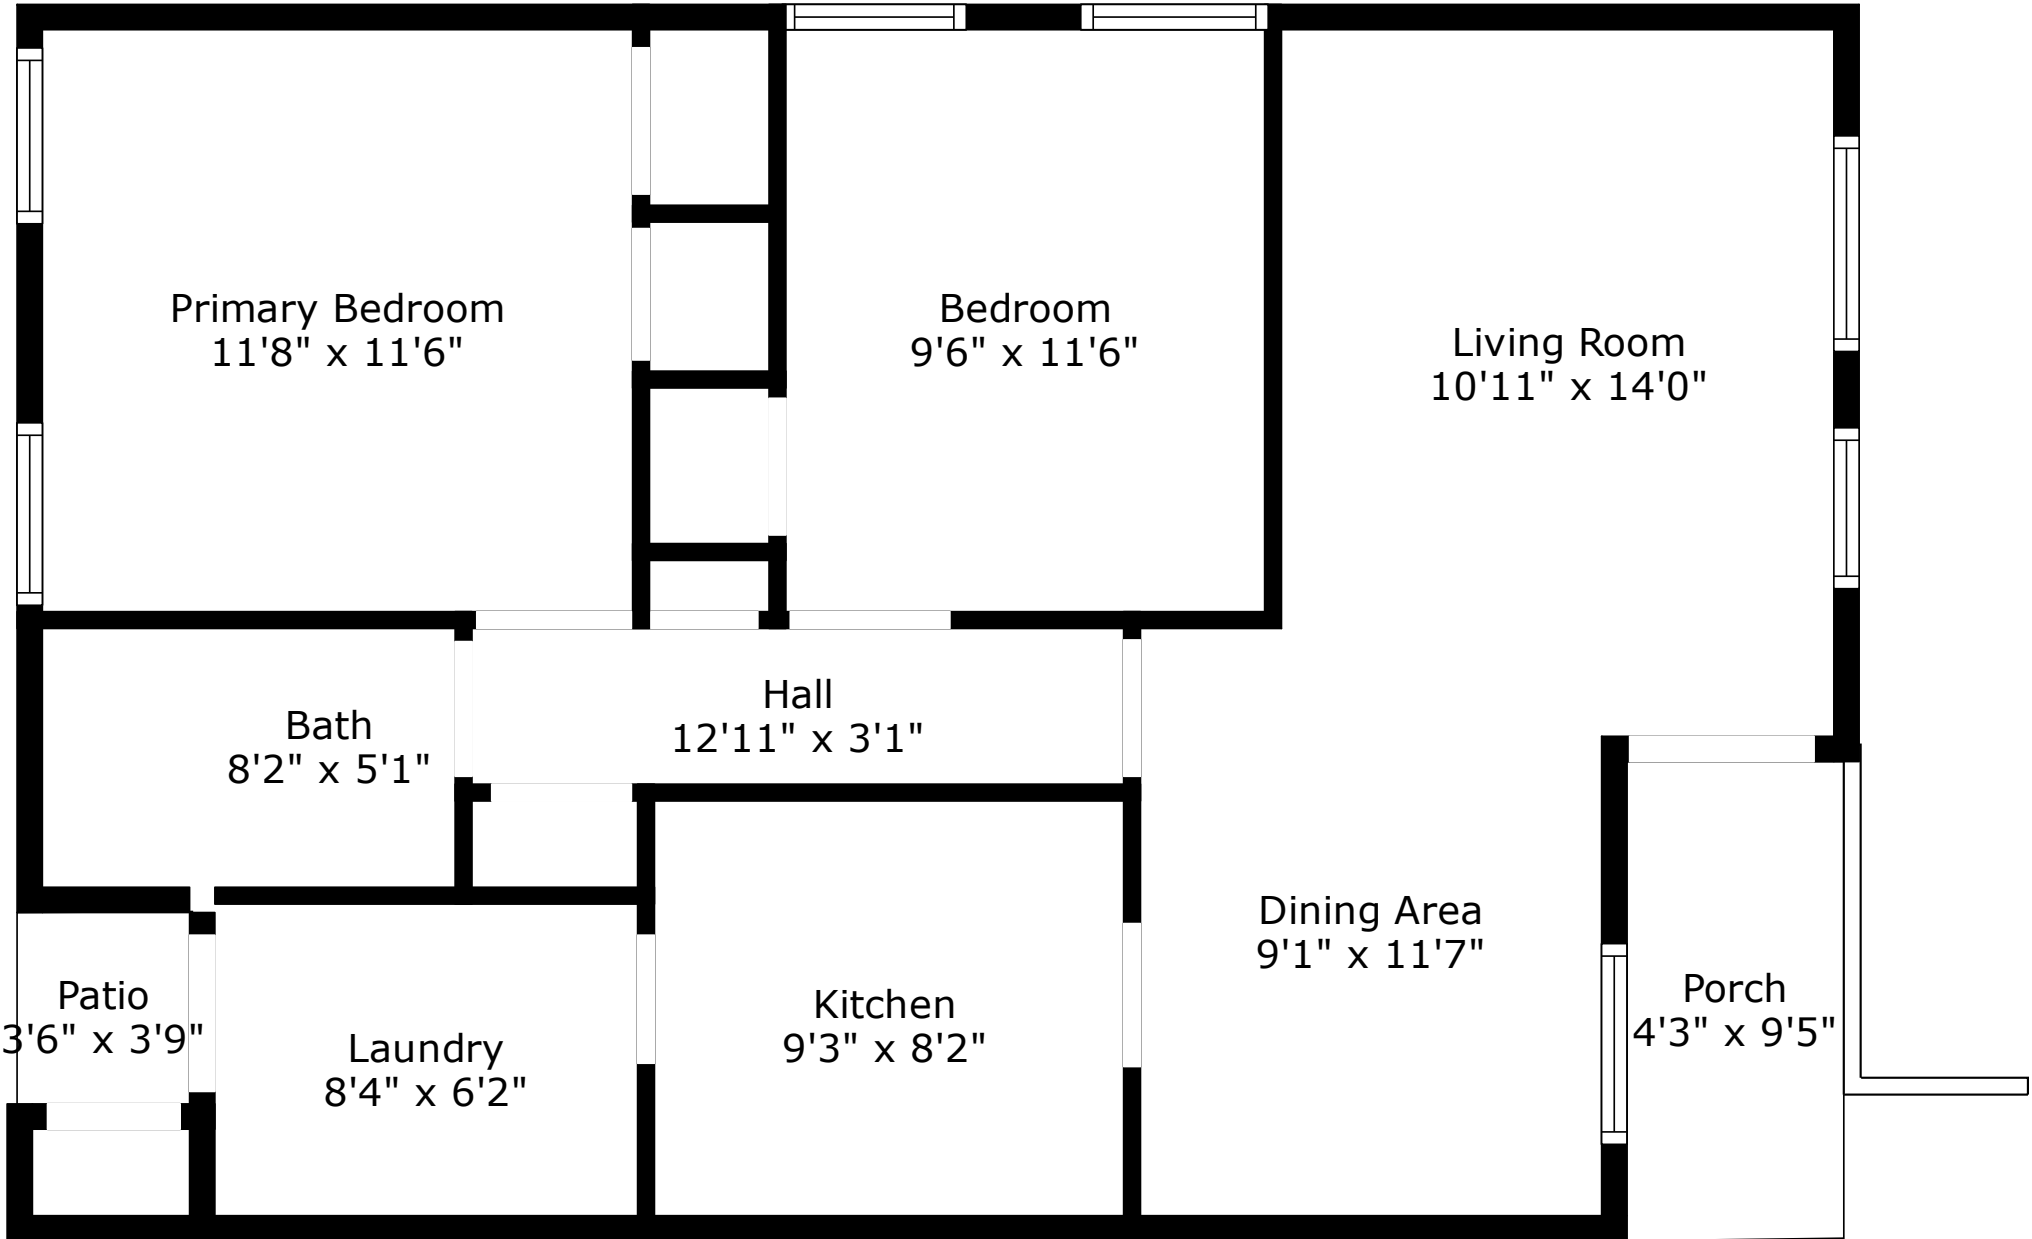

919 Harbor View Road A

Charleston, SC 29412

TOTAL: 772 sq. ft

FLOOR 1: 772 sq. ft

EXCLUDED AREAS: PATIO: 13 sq. ft, PORCH: 41 sq. ft

Floor Plan Created By Cubicasa App. Measurements Deemed Highly Reliable But Not Guaranteed.