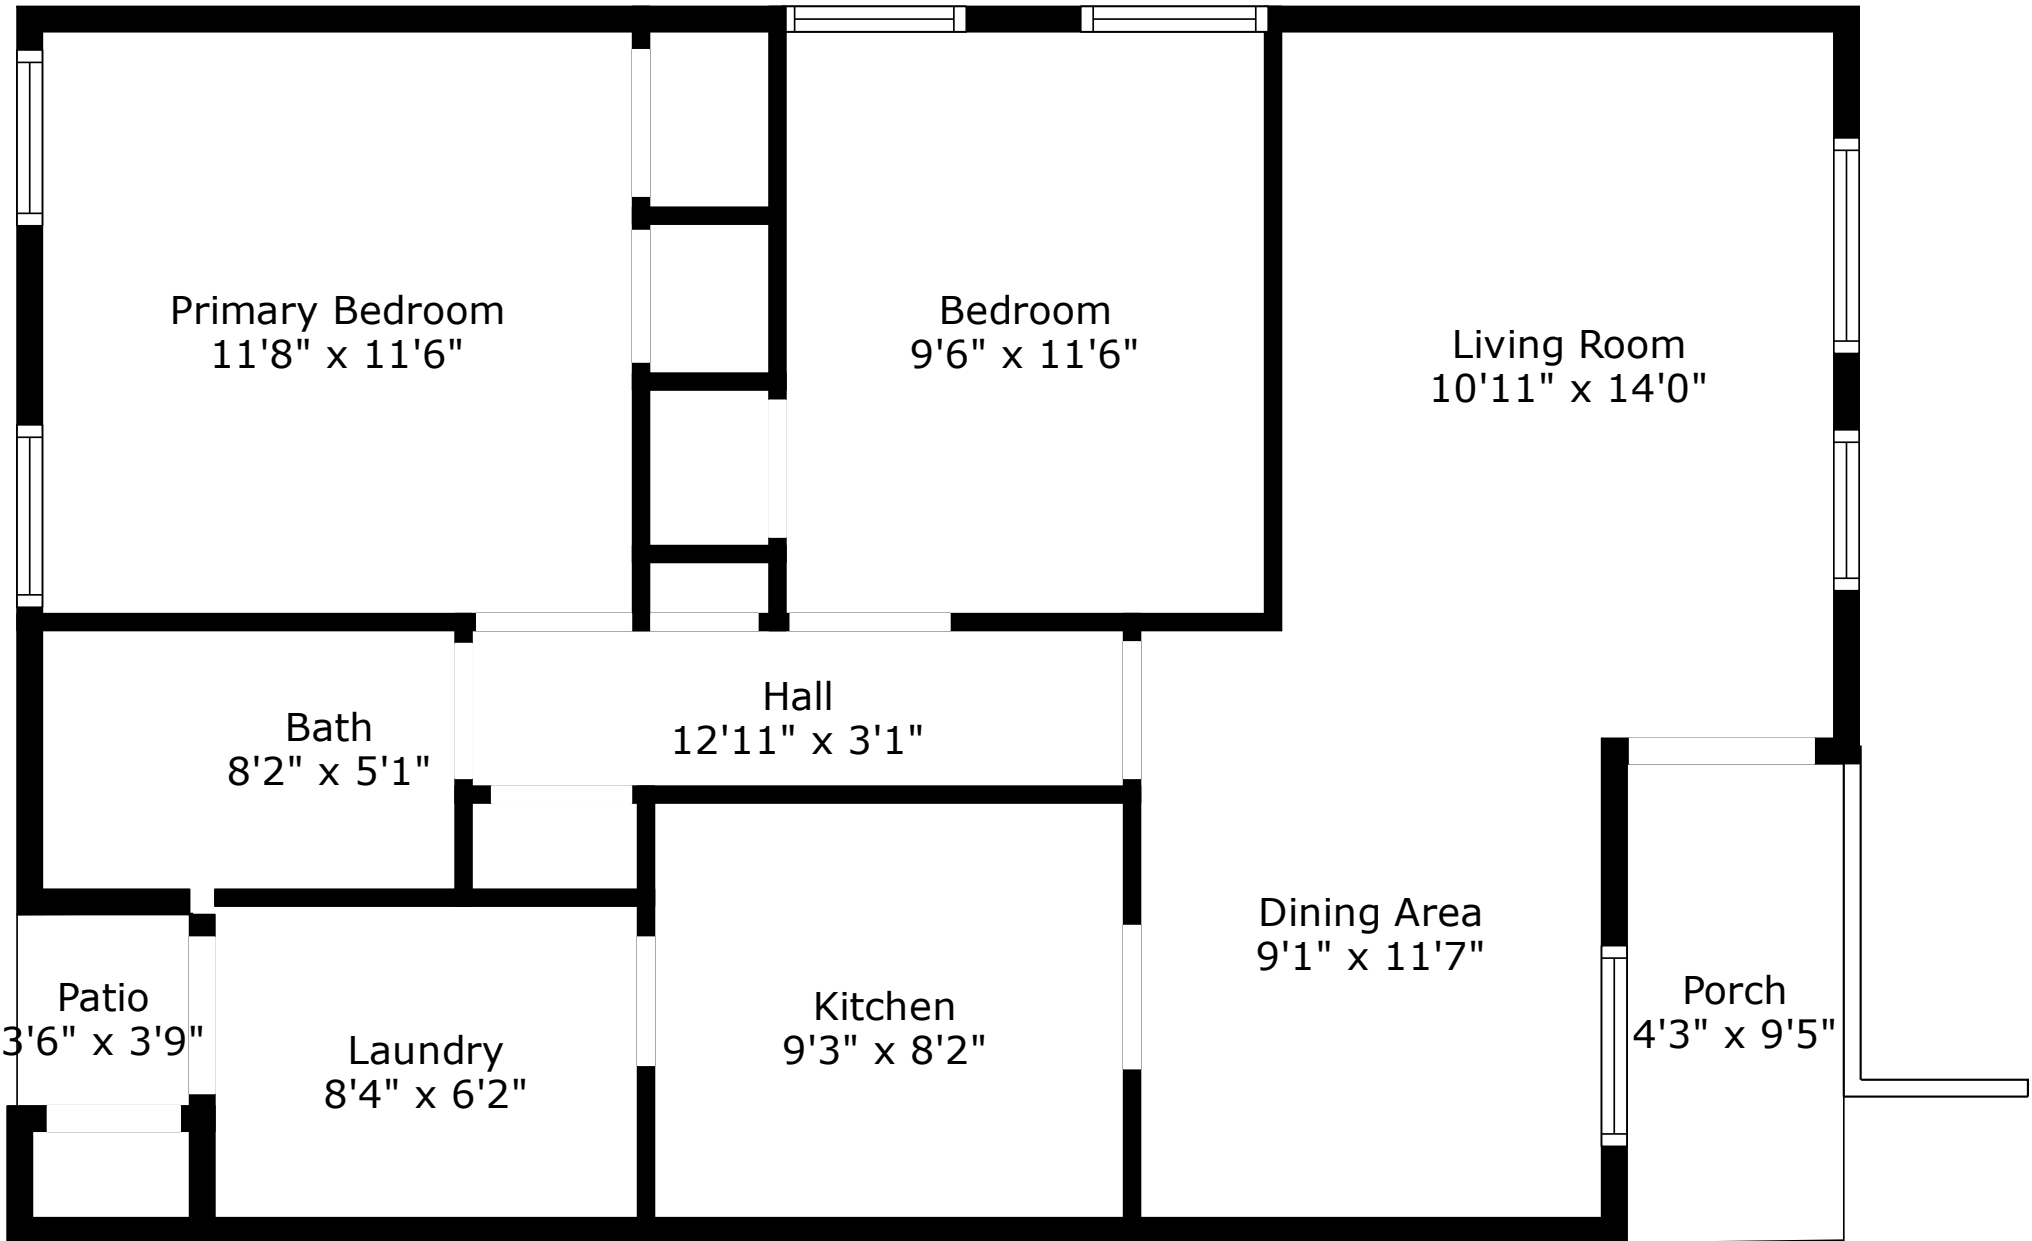

# 915 Harbor View Road A

Charleston, SC 29412

**TOTAL: 772 sq. ft**

FLOOR 1: 772 sq. ft

EXCLUDED AREAS: PATIO: 13 sq. ft, PORCH: 41 sq. ft

Floor Plan Created By Cubicasa App. Measurements Deemed Highly Reliable But Not Guaranteed.