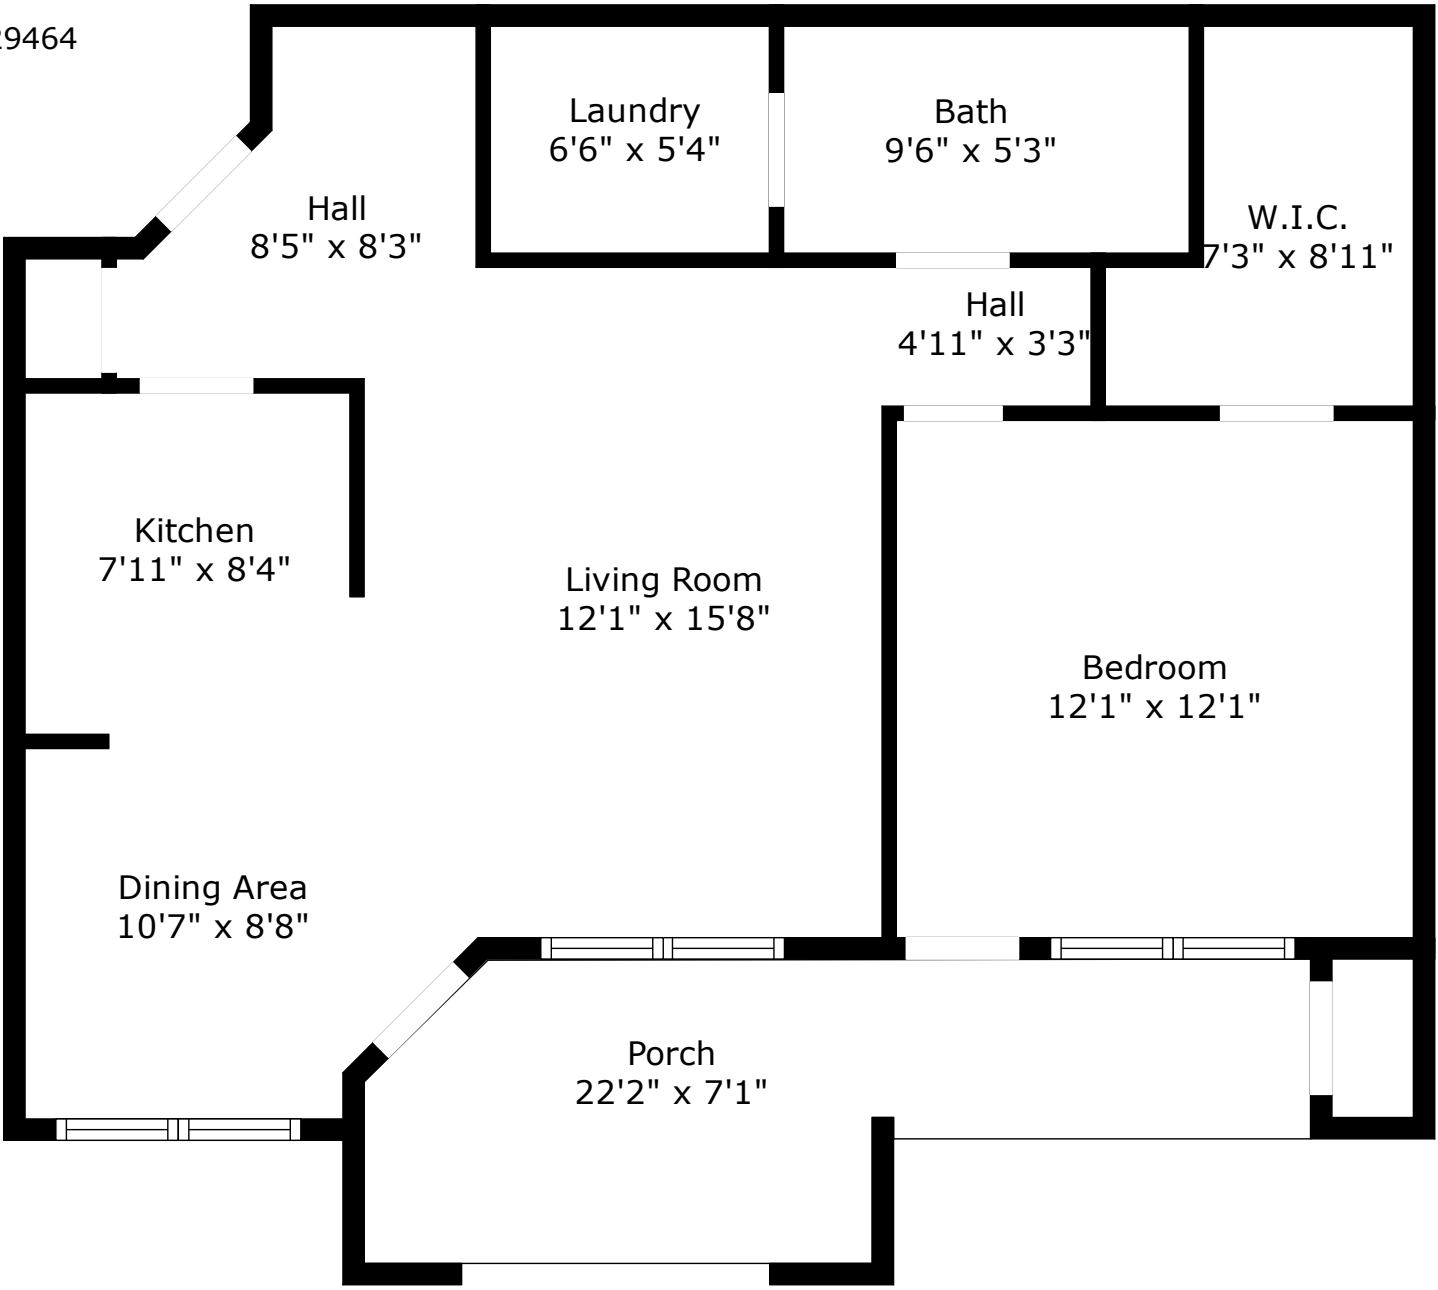

1712 Chatelain Way

Southampton Pointe
Mount Pleasant, SC 29464

TOTAL: 712 sq. ft
FLOOR 1: 712 sq. ft
EXCLUDED AREAS: PORCH: 123 sq. ft

Floor Plan Created By Cubicasa App. Measurements Deemed Highly Reliable But Not Guaranteed.