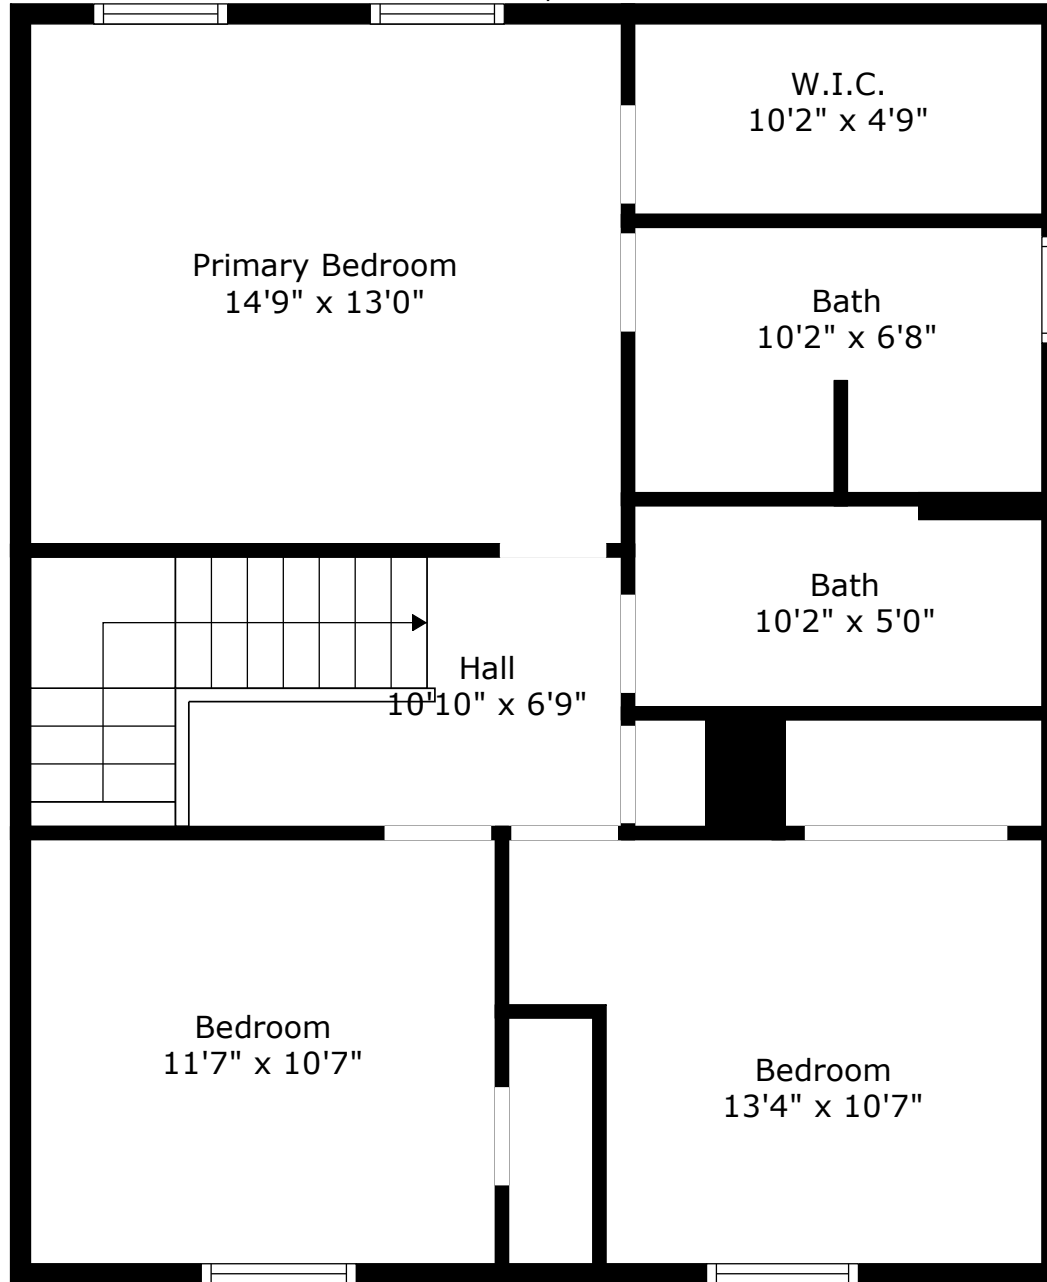

405 Simmons Avenue

Summerville, SC 29483

Floor 1

Floor 2

TOTAL: 1567 sq. ft
FLOOR 1: 783 sq. ft, FLOOR 2: 784 sq. ft
EXCLUDED AREAS: PORCH: 136 sq. ft

405 Simmons Avenue

Summerville, SC 29483

Floor 1

TOTAL: 1567 sq. ft
FLOOR 1: 783 sq. ft, FLOOR 2: 784 sq. ft
EXCLUDED AREAS: PORCH: 136 sq. ft

405 Simmons Avenue

Summerville, SC 29483

Floor 2

TOTAL: 1567 sq. ft
FLOOR 1: 783 sq. ft, FLOOR 2: 784 sq. ft
EXCLUDED AREAS: PORCH: 136 sq. ft