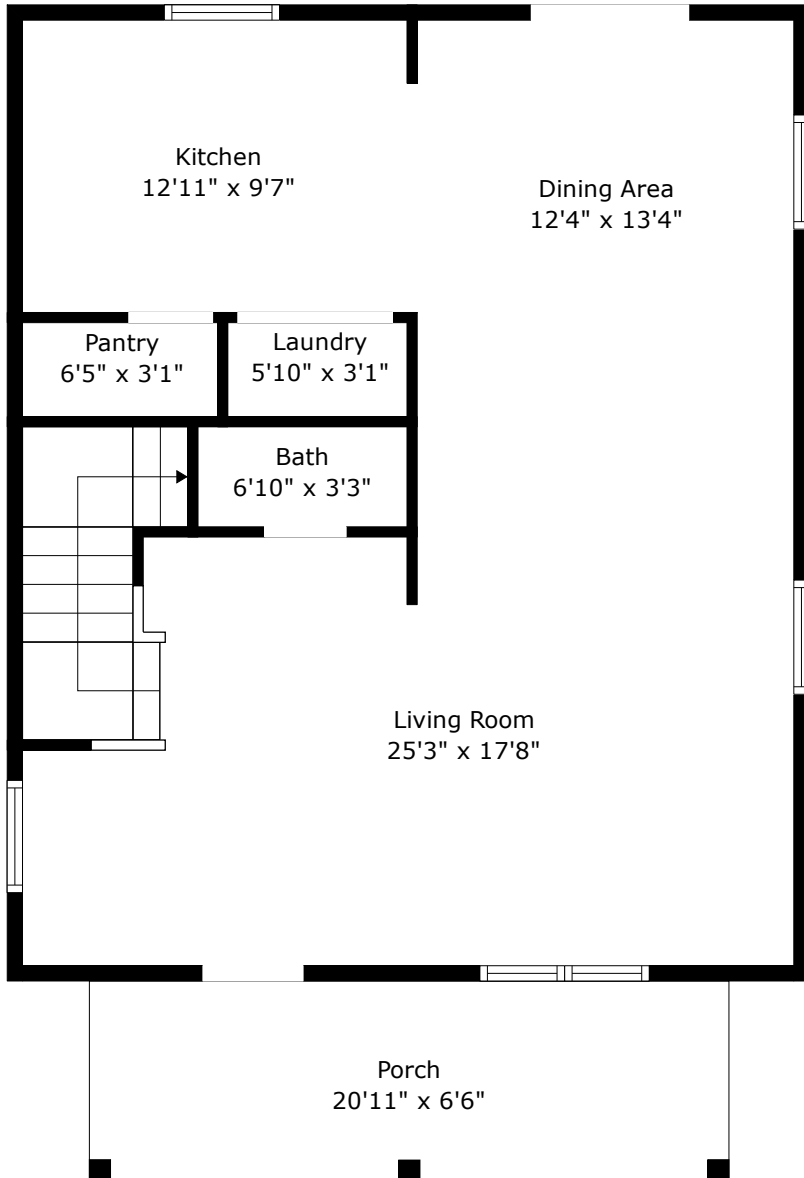

405 Simmons Avenue

Summerville, SC 29483

Floor 1

Floor 2

TOTAL: 1567 sq. ft
FLOOR 1: 783 sq. ft, FLOOR 2: 784 sq. ft
EXCLUDED AREAS: PORCH: 136 sq. ft

405 Simmons Avenue

Summerville, SC 29483

Floor 1

TOTAL: 1567 sq. ft
FLOOR 1: 783 sq. ft, FLOOR 2: 784 sq. ft
EXCLUDED AREAS: PORCH: 136 sq. ft

405 Simmons Avenue

Summerville, SC 29483

Floor 2

TOTAL: 1567 sq. ft
FLOOR 1: 783 sq. ft, FLOOR 2: 784 sq. ft
EXCLUDED AREAS: PORCH: 136 sq. ft