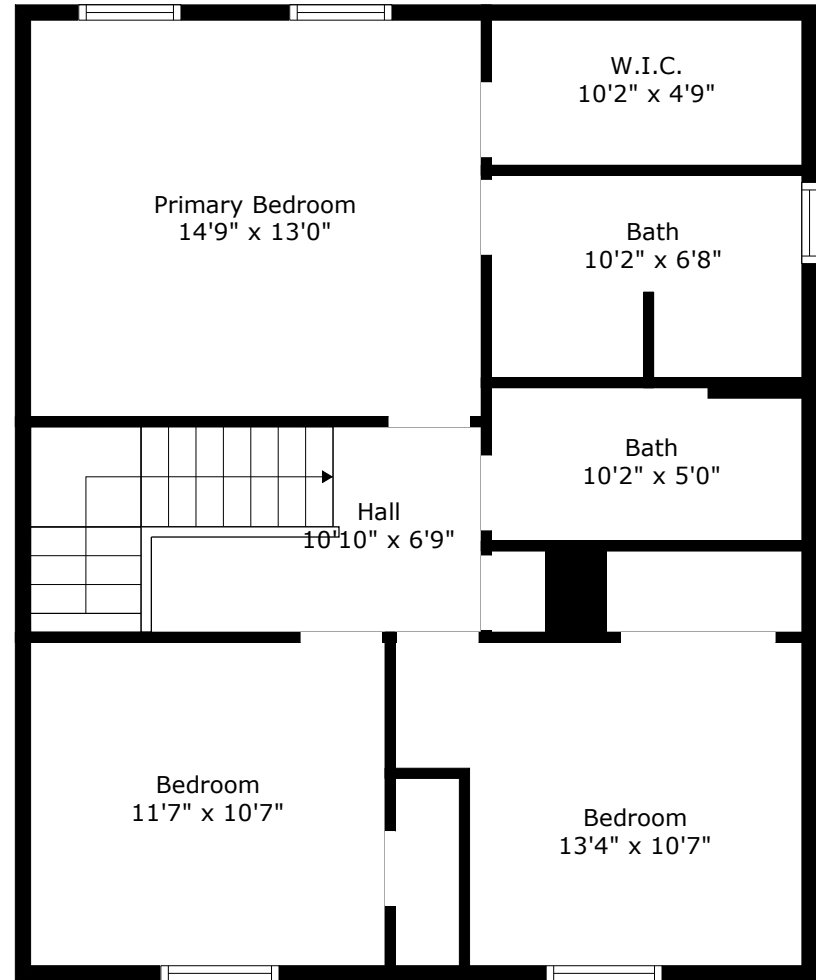

405 Simmons Avenue

Summerville, SC 29483

Floor 1

Floor 2

TOTAL: 1567 sq. ft
FLOOR 1: 783 sq. ft, FLOOR 2: 784 sq. ft
EXCLUDED AREAS: PORCH: 136 sq. ft

405 Simmons Avenue

Summerville, SC 29483

Floor 1

TOTAL: 1567 sq. ft
FLOOR 1: 783 sq. ft, FLOOR 2: 784 sq. ft
EXCLUDED AREAS: PORCH: 136 sq. ft

405 Simmons Avenue

Summerville, SC 29483

Floor 2

TOTAL: 1567 sq. ft
FLOOR 1: 783 sq. ft, FLOOR 2: 784 sq. ft
EXCLUDED AREAS: PORCH: 136 sq. ft