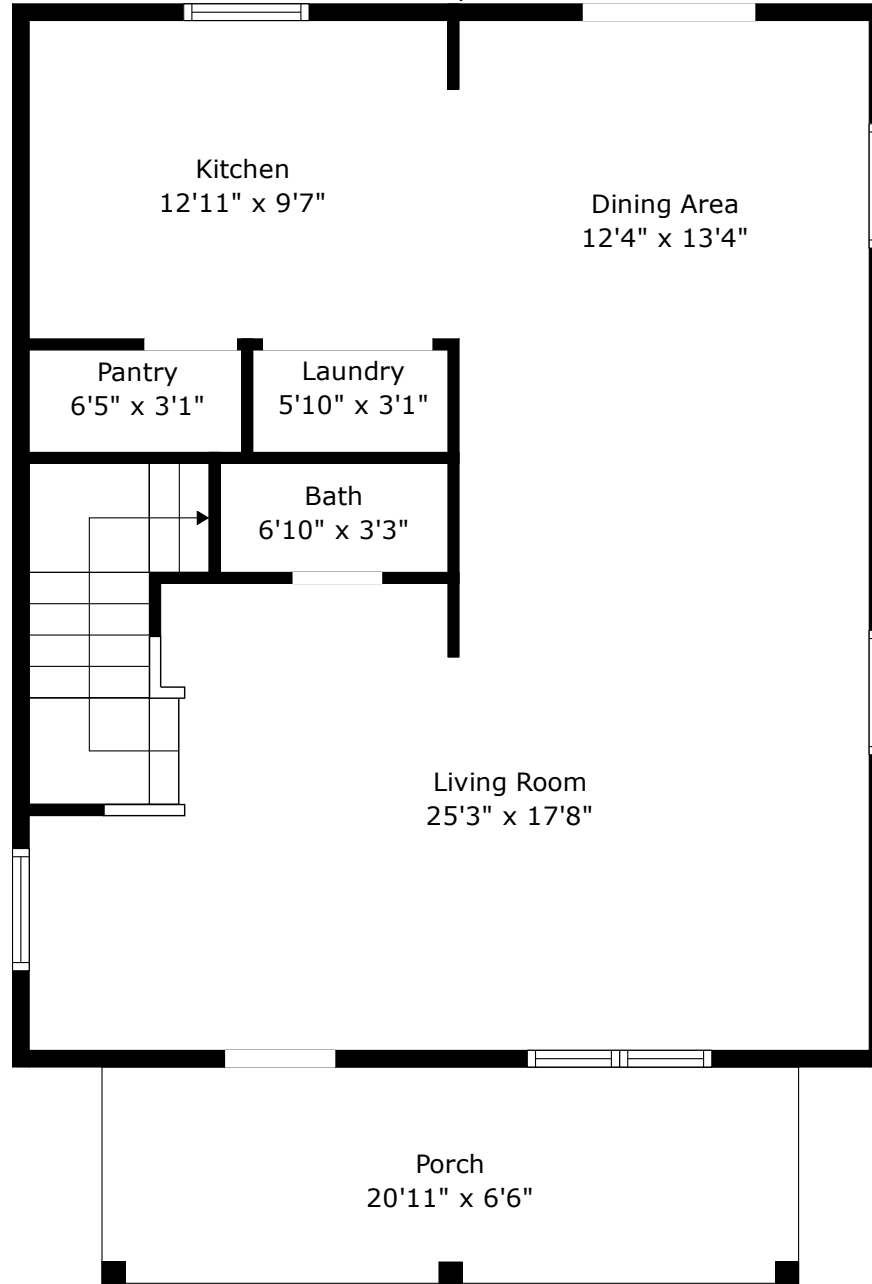

405 Simmons Avenue

Summerville, SC 29483

Floor 1

Floor 2

TOTAL: 1567 sq. ft
FLOOR 1: 783 sq. ft, FLOOR 2: 784 sq. ft
EXCLUDED AREAS: PORCH: 136 sq. ft

405 Simmons Avenue

Summerville, SC 29483

Floor 1

TOTAL: 1567 sq. ft
FLOOR 1: 783 sq. ft, FLOOR 2: 784 sq. ft
EXCLUDED AREAS: PORCH: 136 sq. ft

405 Simmons Avenue

Summerville, SC 29483

Floor 2

TOTAL: 1567 sq. ft
FLOOR 1: 783 sq. ft, FLOOR 2: 784 sq. ft
EXCLUDED AREAS: PORCH: 136 sq. ft