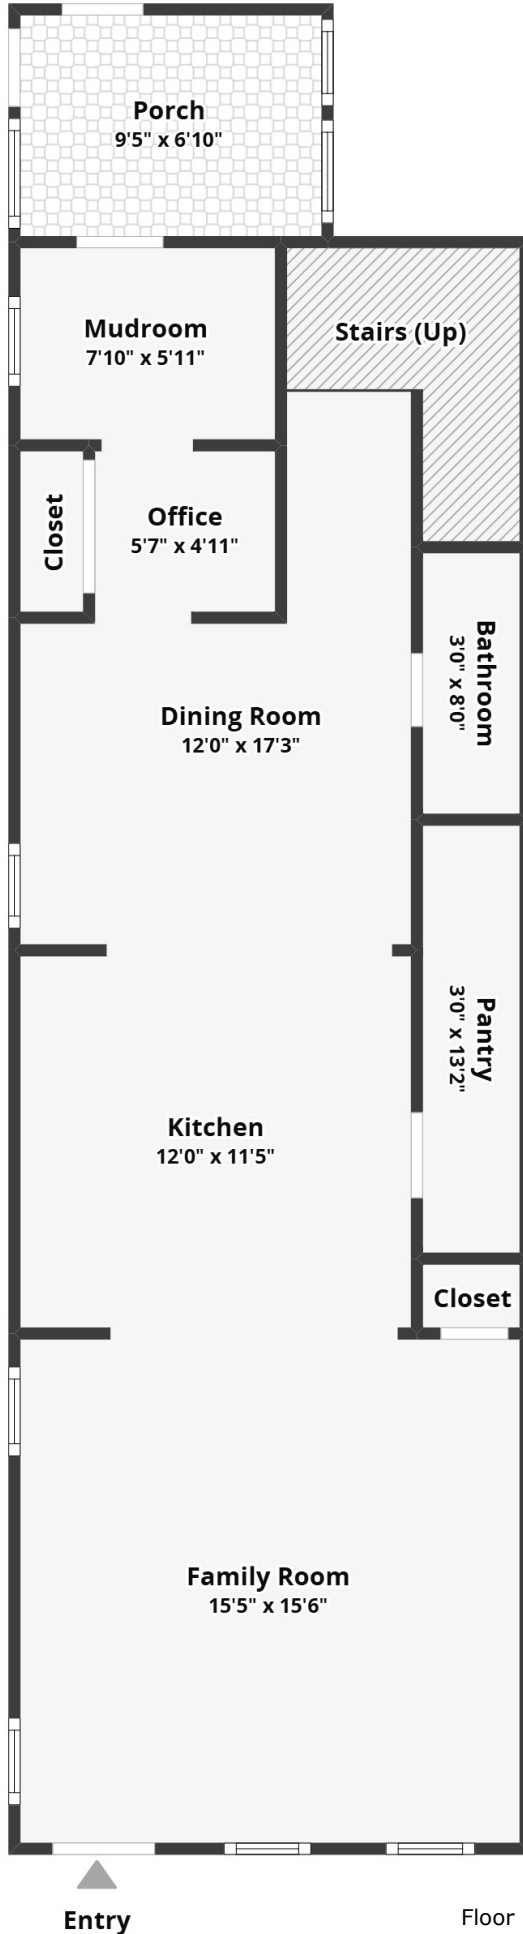

81 Branch Creek Trail

Branch Creek | Summerville, SC 29483

Entry

All dimensions are approximate and subject to independent verification

All dimensions are approximate and subject to independent verification

81 Branch Creek Trail

Branch Creek | Summerville, SC 29483

Entry

Floor 1

81 Branch Creek Trail

Branch Creek | Summerville, SC 29483

All dimensions are approximate and subject to independent verification