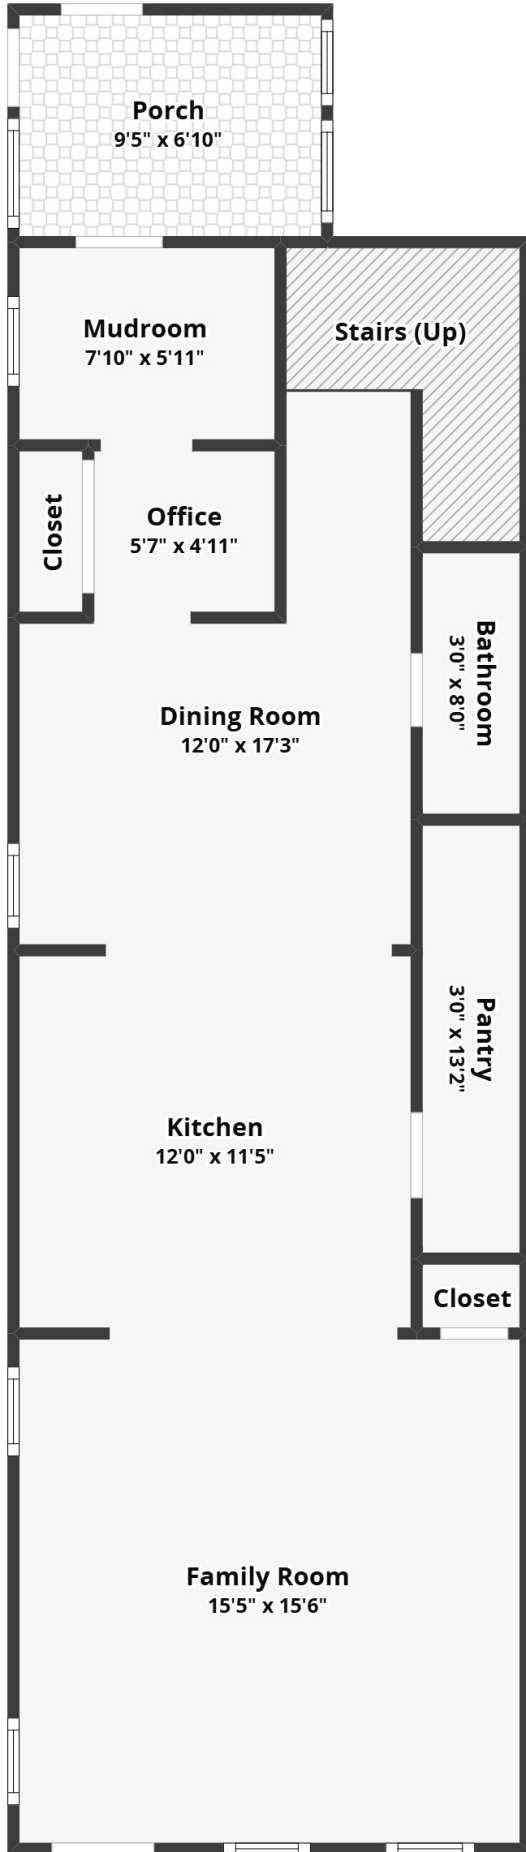

81 Branch Creek Trail

Branch Creek | Summerville, SC 29483

Entry

All dimensions are approximate and subject to independent verification