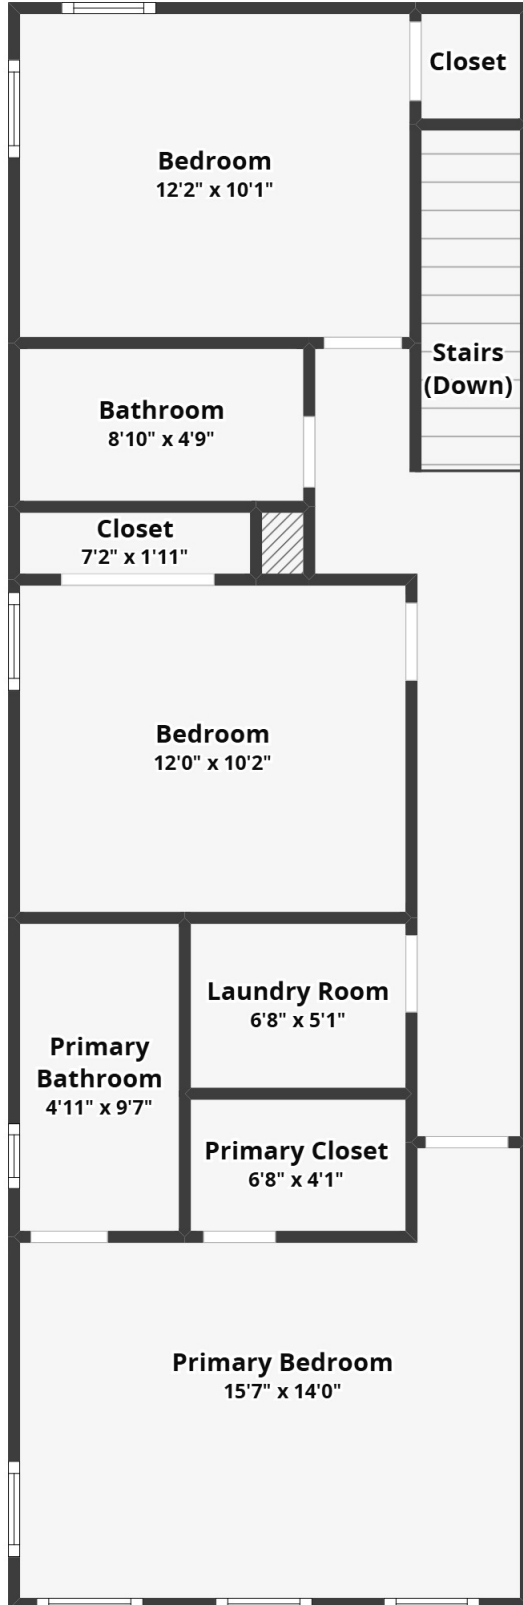

81 Branch Creek Trail

Branch Creek | Summerville, SC 29483

Entry

All dimensions are approximate and subject to independent verification

All dimensions are approximate and subject to independent verification

81 Branch Creek Trail

Branch Creek | Summerville, SC 29483

Entry

Floor 1

81 Branch Creek Trail

Branch Creek | Summerville, SC 29483

All dimensions are approximate and subject to independent verification