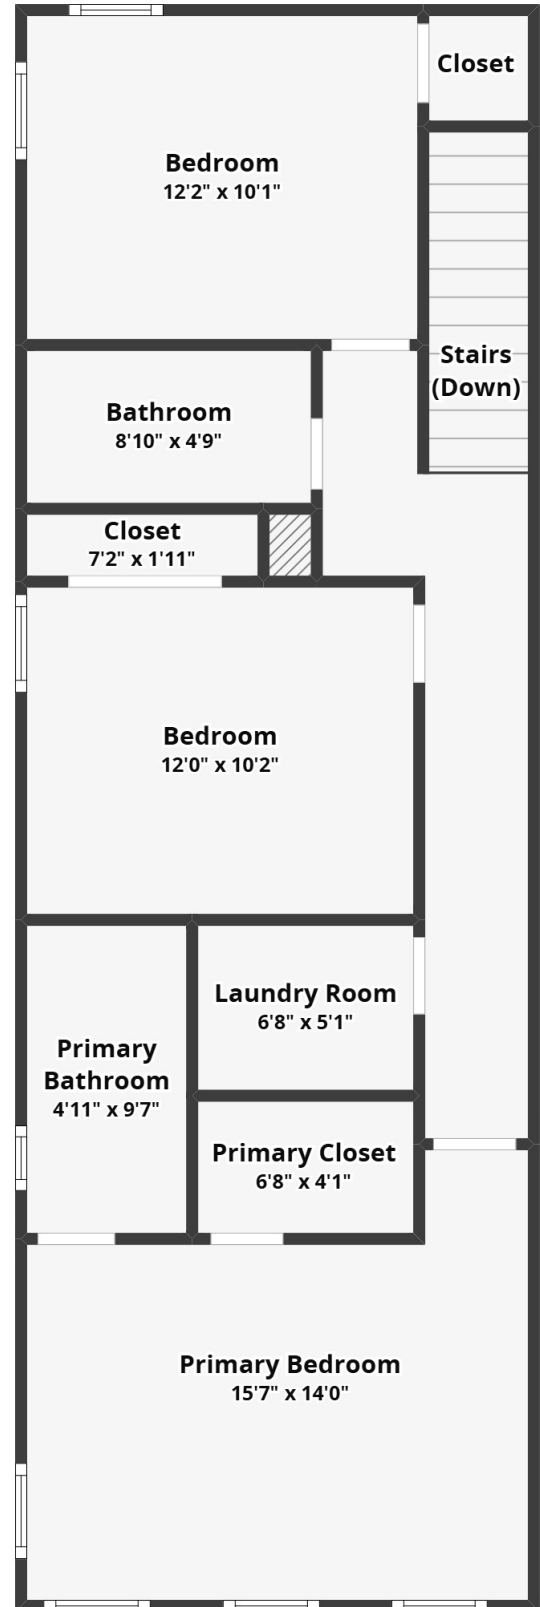

81 Branch Creek Trail

Branch Creek | Summerville, SC 29483

Entry

All dimensions are approximate and subject to independent verification