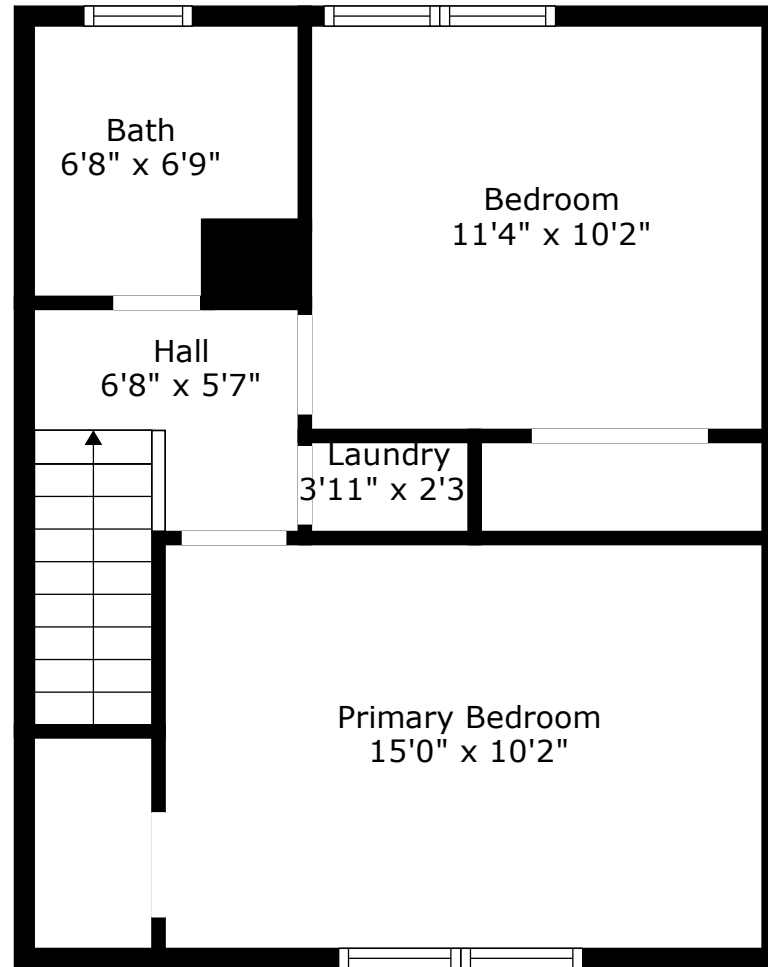

Floor 1

Floor 2

TOTAL: 847 sq. ft
FLOOR 1: 423 sq. ft, FLOOR 2: 424 sq. ft
EXCLUDED AREAS: PORCH: 47 sq. ft

Floor 1

TOTAL: 847 sq. ft
FLOOR 1: 423 sq. ft, FLOOR 2: 424 sq. ft
EXCLUDED AREAS: PORCH: 47 sq. ft

Floor 2

TOTAL: 847 sq. ft
FLOOR 1: 423 sq. ft, FLOOR 2: 424 sq. ft
EXCLUDED AREAS: PORCH: 47 sq. ft