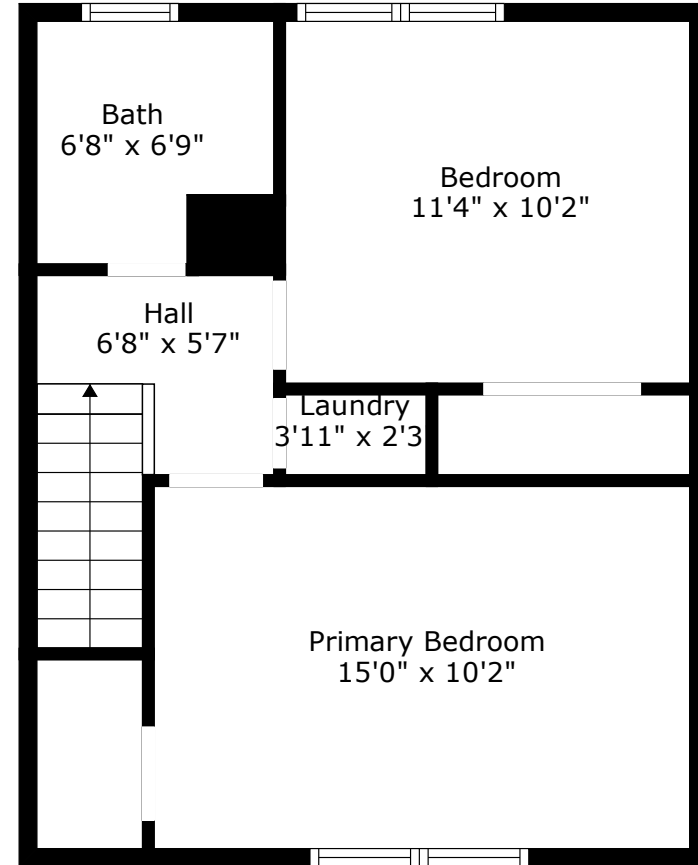

Floor 1

Floor 2

TOTAL: 847 sq. ft
FLOOR 1: 423 sq. ft, FLOOR 2: 424 sq. ft
EXCLUDED AREAS: PORCH: 47 sq. ft

Floor 1

TOTAL: 847 sq. ft
FLOOR 1: 423 sq. ft, FLOOR 2: 424 sq. ft
EXCLUDED AREAS: PORCH: 47 sq. ft

Floor 2

TOTAL: 847 sq. ft
FLOOR 1: 423 sq. ft, FLOOR 2: 424 sq. ft
EXCLUDED AREAS: PORCH: 47 sq. ft