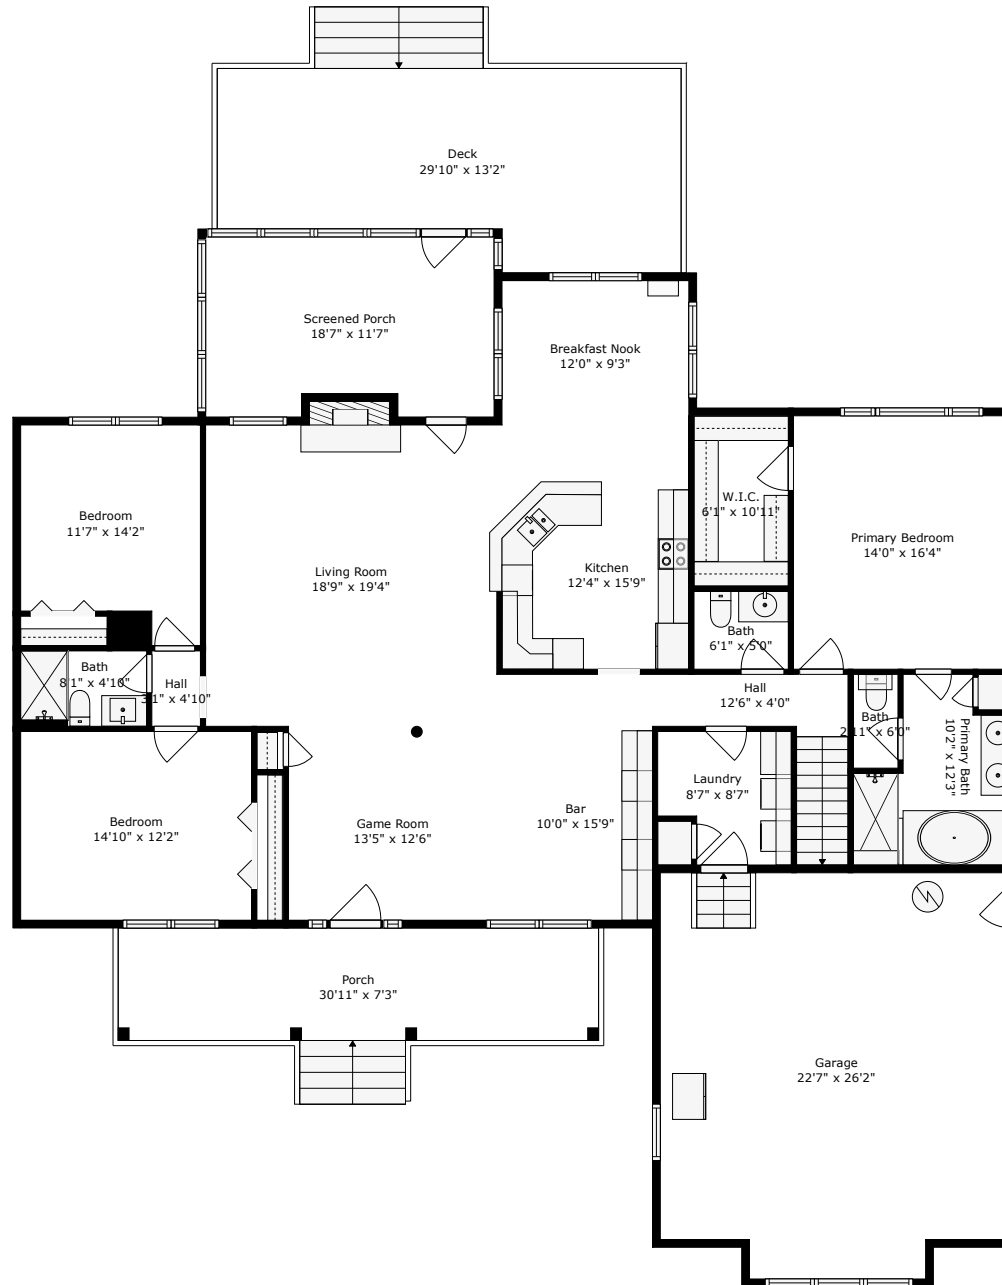

TOTAL: 2434 sq. ft
 FLOOR 1: 2077 sq. ft, FLOOR 2: 357 sq. ft
 EXCLUDED AREAS: GARAGE: 562 sq. ft, SCREENED PORCH: 206 sq. ft, PORCH: 251 sq. ft,
 DECK: 384 sq. ft, FIREPLACE: 9 sq. ft

Floor 1

TOTAL: 2434 sq. ft
FLOOR 1: 2077 sq. ft, FLOOR 2: 357 sq. ft
EXCLUDED AREAS: GARAGE: 562 sq. ft, SCREENED PORCH: 206 sq. ft, PORCH: 251 sq. ft,
DECK: 384 sq. ft, FIREPLACE: 9 sq. ft

Floor 2

TOTAL: 2434 sq. ft
FLOOR 1: 2077 sq. ft, FLOOR 2: 357 sq. ft
EXCLUDED AREAS: GARAGE: 562 sq. ft, SCREENED PORCH: 206 sq. ft, PORCH: 251 sq. ft,
DECK: 384 sq. ft, FIREPLACE: 9 sq. ft