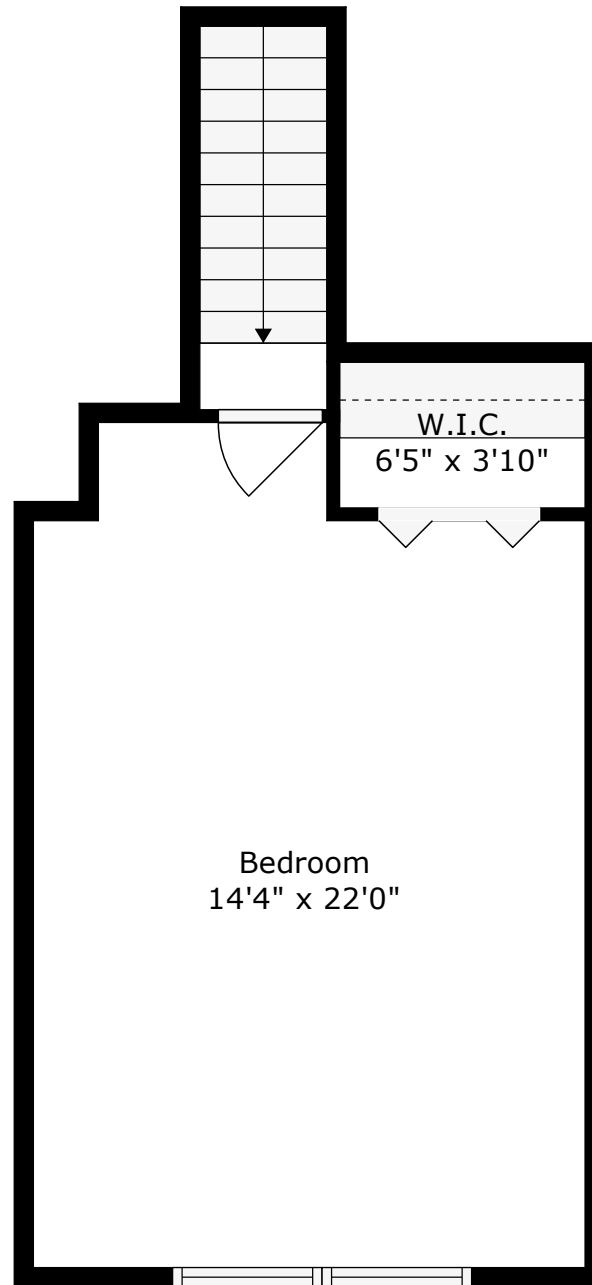

TOTAL: 2434 sq. ft
 FLOOR 1: 2077 sq. ft, FLOOR 2: 357 sq. ft
 EXCLUDED AREAS: GARAGE: 562 sq. ft, SCREENED PORCH: 206 sq. ft, PORCH: 251 sq. ft,
 DECK: 384 sq. ft, FIREPLACE: 9 sq. ft

Floor 1

TOTAL: 2434 sq. ft
FLOOR 1: 2077 sq. ft, FLOOR 2: 357 sq. ft
EXCLUDED AREAS: GARAGE: 562 sq. ft, SCREENED PORCH: 206 sq. ft, PORCH: 251 sq. ft,
DECK: 384 sq. ft, FIREPLACE: 9 sq. ft

Floor 2

TOTAL: 2434 sq. ft
FLOOR 1: 2077 sq. ft, FLOOR 2: 357 sq. ft
EXCLUDED AREAS: GARAGE: 562 sq. ft, SCREENED PORCH: 206 sq. ft, PORCH: 251 sq. ft,
DECK: 384 sq. ft, FIREPLACE: 9 sq. ft