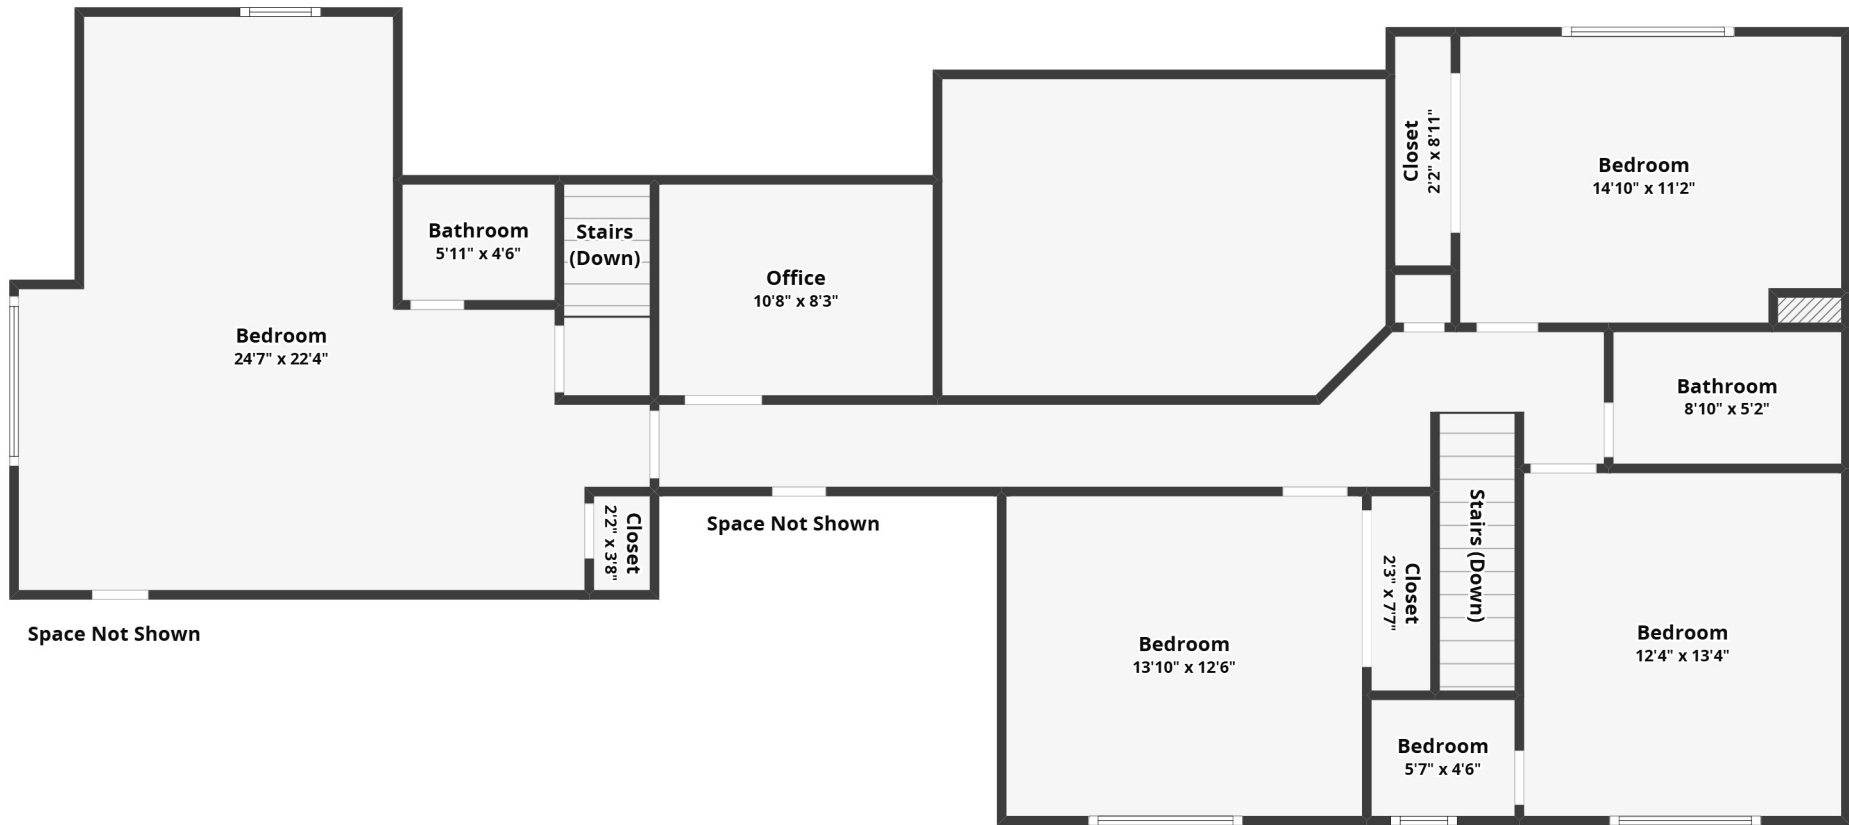

874 Law Lane

Snee Farm | Mount Pleasant, SC 29464