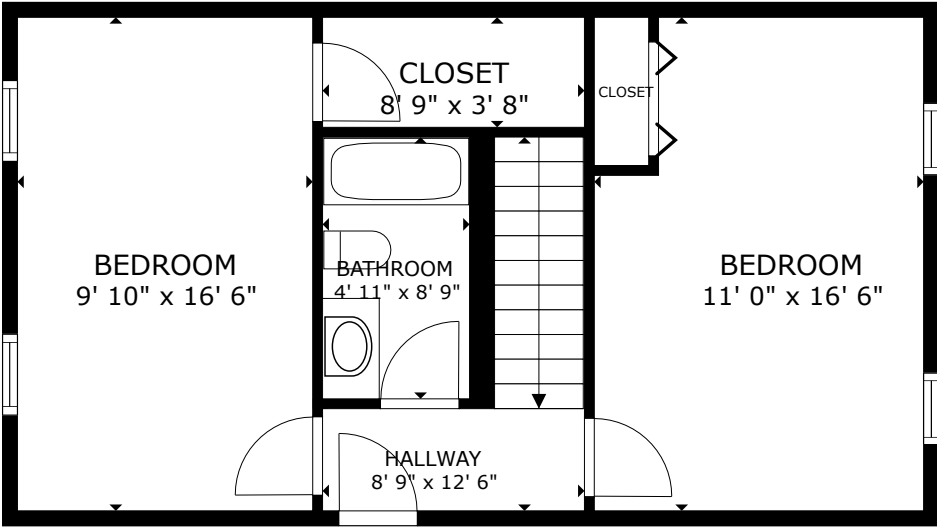

# 201 Island Green Road

Brickhope Greens | Goose Creek, SC 29445

FLOOR 1

FLOOR 2

GROSS INTERNAL AREA  
FLOOR 1 988 sq.ft. FLOOR 2 498 sq.ft.  
TOTAL : 1,486 sq.ft.  
SIZES AND DIMENSIONS ARE APPROXIMATE, ACTUAL MAY VARY.

# 201 Island Green Road

Brickhope Greens | Goose Creek, SC 29445

FLOOR 1

GROSS INTERNAL AREA  
FLOOR 1 988 sq.ft. FLOOR 2 498 sq.ft.  
TOTAL : 1,486 sq.ft.  
SIZES AND DIMENSIONS ARE APPROXIMATE, ACTUAL MAY VARY.

## FLOOR 2

GROSS INTERNAL AREA  
FLOOR 1 988 sq.ft. FLOOR 2 498 sq.ft.  
TOTAL : 1,486 sq.ft.

SIZES AND DIMENSIONS ARE APPROXIMATE, ACTUAL MAY VARY.