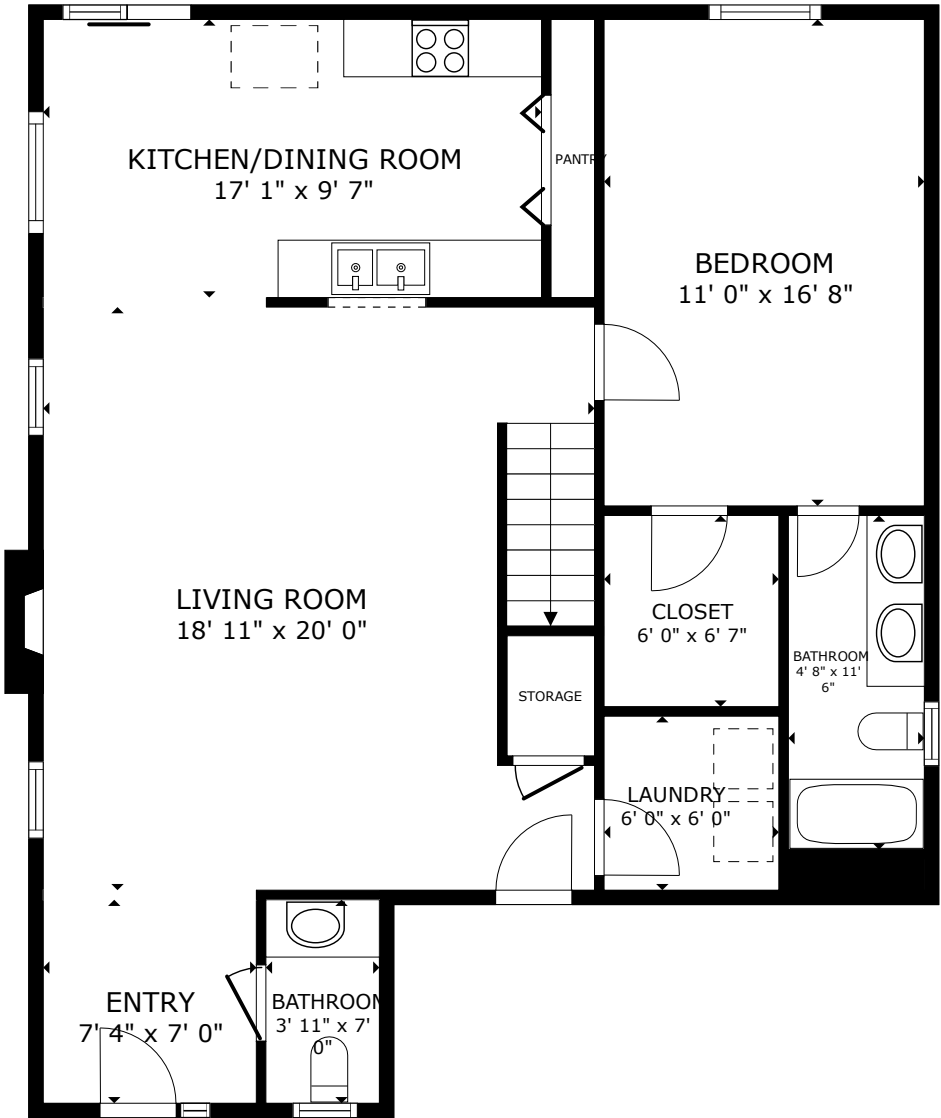

# 201 Island Green Road

Brickhope Greens | Goose Creek, SC 29445

FLOOR 1

FLOOR 2

GROSS INTERNAL AREA  
FLOOR 1 988 sq.ft. FLOOR 2 498 sq.ft.  
TOTAL : 1,486 sq.ft.  
SIZES AND DIMENSIONS ARE APPROXIMATE, ACTUAL MAY VARY.

# 201 Island Green Road

Brickhope Greens | Goose Creek, SC 29445

FLOOR 1

GROSS INTERNAL AREA  
FLOOR 1 988 sq.ft. FLOOR 2 498 sq.ft.  
TOTAL : 1,486 sq.ft.  
SIZES AND DIMENSIONS ARE APPROXIMATE, ACTUAL MAY VARY.

## FLOOR 2

GROSS INTERNAL AREA  
FLOOR 1 988 sq.ft. FLOOR 2 498 sq.ft.  
TOTAL : 1,486 sq.ft.

SIZES AND DIMENSIONS ARE APPROXIMATE, ACTUAL MAY VARY.