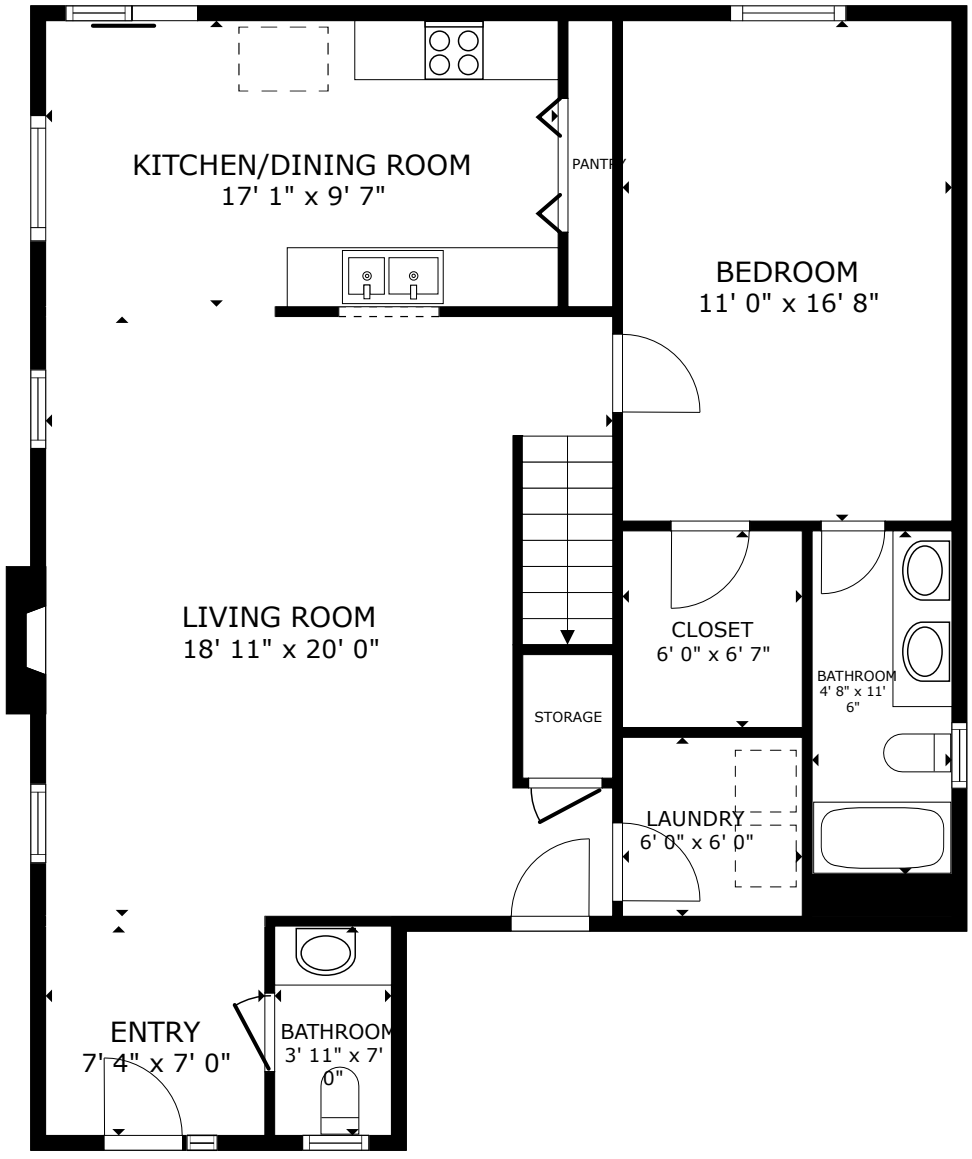

# 201 Island Green Road

Brickhope Greens | Goose Creek, SC 29445

FLOOR 1

FLOOR 2

GROSS INTERNAL AREA  
FLOOR 1 988 sq.ft. FLOOR 2 498 sq.ft.  
TOTAL : 1,486 sq.ft.  
SIZES AND DIMENSIONS ARE APPROXIMATE, ACTUAL MAY VARY.

# 201 Island Green Road

Brickhope Greens | Goose Creek, SC 29445

FLOOR 1

GROSS INTERNAL AREA  
FLOOR 1 988 sq.ft. FLOOR 2 498 sq.ft.  
TOTAL : 1,486 sq.ft.  
SIZES AND DIMENSIONS ARE APPROXIMATE, ACTUAL MAY VARY.

## FLOOR 2

GROSS INTERNAL AREA  
FLOOR 1 988 sq.ft. FLOOR 2 498 sq.ft.  
TOTAL : 1,486 sq.ft.

SIZES AND DIMENSIONS ARE APPROXIMATE, ACTUAL MAY VARY.