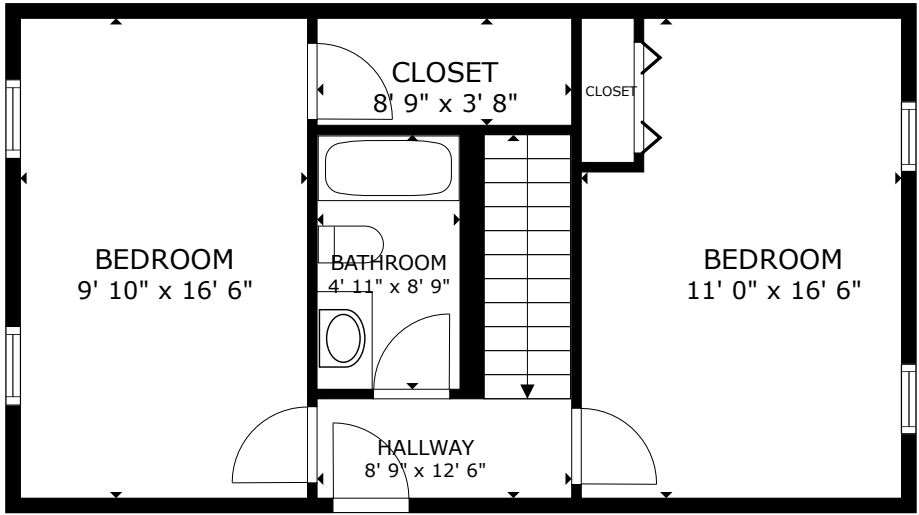

# 201 Island Green Road

Brickhope Greens | Goose Creek, SC 29445

FLOOR 1

FLOOR 2

GROSS INTERNAL AREA  
FLOOR 1 988 sq.ft. FLOOR 2 498 sq.ft.  
TOTAL : 1,486 sq.ft.  
SIZES AND DIMENSIONS ARE APPROXIMATE, ACTUAL MAY VARY.

# 201 Island Green Road

Brickhope Greens | Goose Creek, SC 29445

FLOOR 1

GROSS INTERNAL AREA  
FLOOR 1 988 sq.ft. FLOOR 2 498 sq.ft.  
TOTAL : 1,486 sq.ft.  
SIZES AND DIMENSIONS ARE APPROXIMATE, ACTUAL MAY VARY.

## FLOOR 2

GROSS INTERNAL AREA  
FLOOR 1 988 sq.ft. FLOOR 2 498 sq.ft.  
TOTAL : 1,486 sq.ft.

SIZES AND DIMENSIONS ARE APPROXIMATE, ACTUAL MAY VARY.