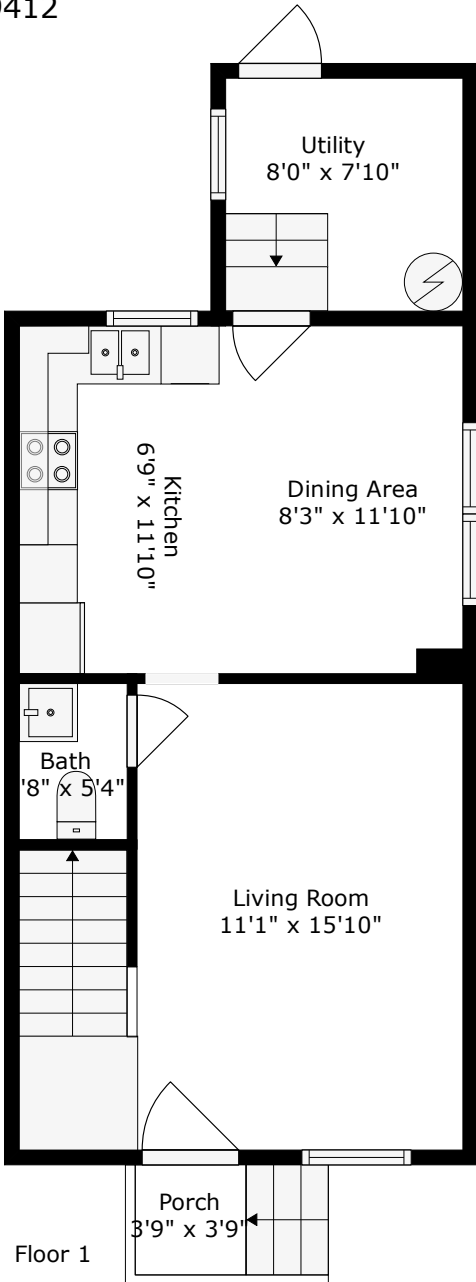

# 945-B Harbor View Road

Lawton Bluff | Charleston, SC 29412

Floor 1

Floor 2

**TOTAL: 909 sq. ft**  
BELOW GROUND: 488 sq. ft, FLOOR 2: 421 sq. ft  
EXCLUDED AREAS: PORCH: 14 sq. ft

Floor Plan Created By Cubicasa App. Measurements Deemed Highly Reliable But Not Guaranteed.

# 945-B Harbor View Road

Lawton Bluff | Charleston, SC 29412

Floor 1

**TOTAL: 909 sq. ft**  
BELOW GROUND: 488 sq. ft, FLOOR 2: 421 sq. ft  
EXCLUDED AREAS: PORCH: 14 sq. ft

Floor Plan Created by Cubicasa App. Measurements Deemed Highly Reliable But Not Guaranteed.

# 945-B Harbor View Road

Lawton Bluff | Charleston, SC 29412

Floor 2

**TOTAL: 909 sq. ft**  
BELOW GROUND: 488 sq. ft, FLOOR 2: 421 sq. ft  
EXCLUDED AREAS: PORCH: 14 sq. ft

Floor Plan Created By Cubicasa App. Measurements Deemed Highly Reliable But Not Guaranteed.