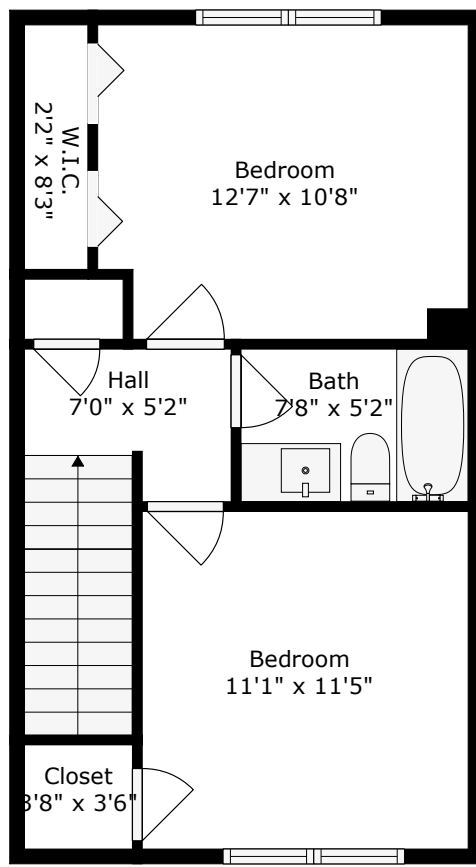

# 945-B Harbor View Road

Lawton Bluff | Charleston, SC 29412

Floor 1

Floor 2

**TOTAL: 909 sq. ft**  
BELOW GROUND: 488 sq. ft, FLOOR 2: 421 sq. ft  
EXCLUDED AREAS: PORCH: 14 sq. ft

Floor Plan Created By Cubicasa App. Measurements Deemed Highly Reliable But Not Guaranteed.

# 945-B Harbor View Road

Lawton Bluff | Charleston, SC 29412

Floor 1

**TOTAL: 909 sq. ft**  
BELOW GROUND: 488 sq. ft, FLOOR 2: 421 sq. ft  
EXCLUDED AREAS: PORCH: 14 sq. ft

Floor Plan Created by Cubicasa App. Measurements Deemed Highly Reliable But Not Guaranteed.

# 945-B Harbor View Road

Lawton Bluff | Charleston, SC 29412

Floor 2

**TOTAL: 909 sq. ft**  
BELOW GROUND: 488 sq. ft, FLOOR 2: 421 sq. ft  
EXCLUDED AREAS: PORCH: 14 sq. ft

Floor Plan Created By Cubicasa App. Measurements Deemed Highly Reliable But Not Guaranteed.