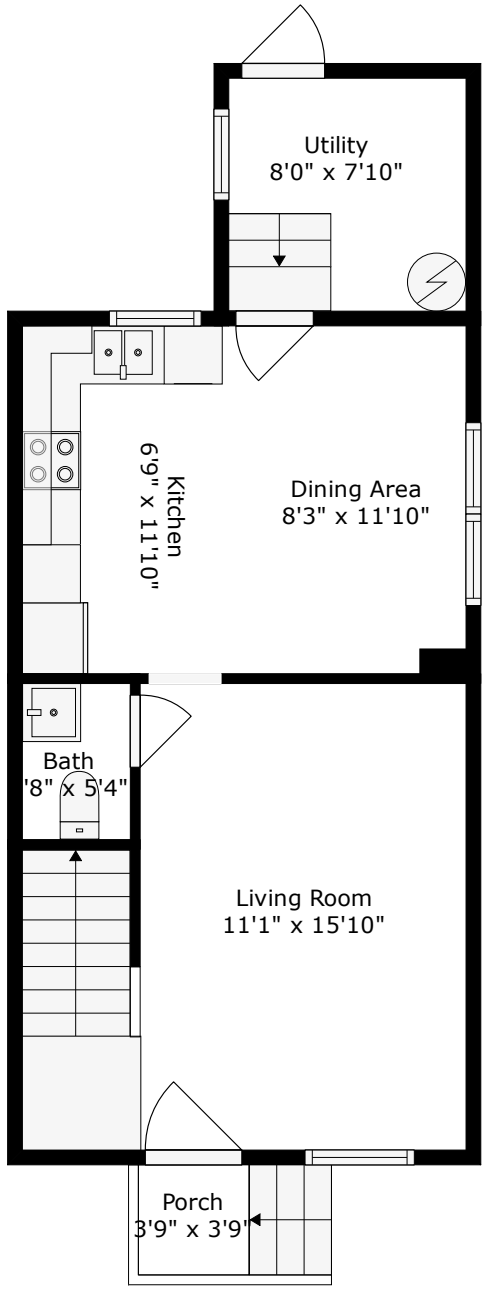

# 945-B Harbor View Road

Lawton Bluff | Charleston, SC 29412

Floor 1

Floor 2

**TOTAL: 909 sq. ft**  
BELOW GROUND: 488 sq. ft, FLOOR 2: 421 sq. ft  
EXCLUDED AREAS: PORCH: 14 sq. ft

Floor Plan Created By Cubicasa App. Measurements Deemed Highly Reliable But Not Guaranteed.

# 945-B Harbor View Road

Lawton Bluff | Charleston, SC 29412

Floor 1

**TOTAL: 909 sq. ft**  
BELOW GROUND: 488 sq. ft, FLOOR 2: 421 sq. ft  
EXCLUDED AREAS: PORCH: 14 sq. ft

Floor Plan Created by Cubicasa App. Measurements Deemed Highly Reliable But Not Guaranteed.

# 945-B Harbor View Road

Lawton Bluff | Charleston, SC 29412

Floor 2

**TOTAL: 909 sq. ft**  
BELOW GROUND: 488 sq. ft, FLOOR 2: 421 sq. ft  
EXCLUDED AREAS: PORCH: 14 sq. ft

Floor Plan Created By Cubicasa App. Measurements Deemed Highly Reliable But Not Guaranteed.