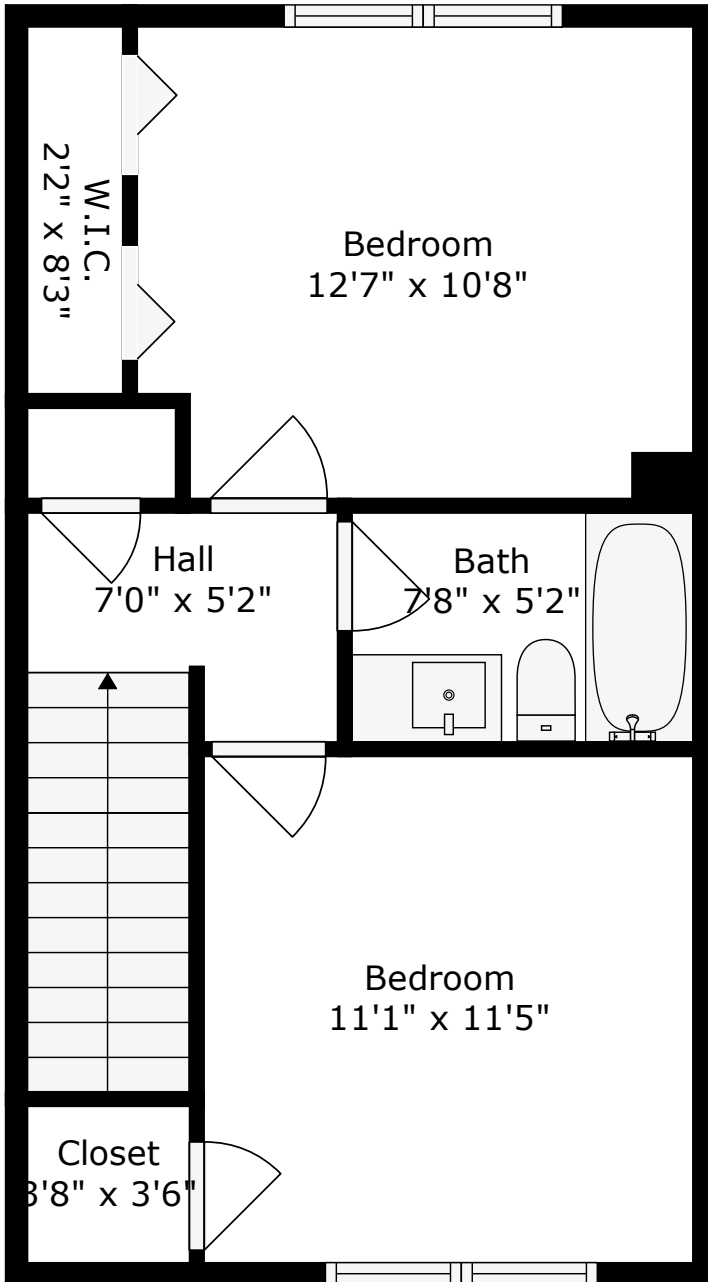

# 945-B Harbor View Road

Lawton Bluff | Charleston, SC 29412

Floor 1

Floor 2

**TOTAL: 909 sq. ft**  
BELOW GROUND: 488 sq. ft, FLOOR 2: 421 sq. ft  
EXCLUDED AREAS: PORCH: 14 sq. ft

Floor Plan Created By Cubicasa App. Measurements Deemed Highly Reliable But Not Guaranteed.

# 945-B Harbor View Road

Lawton Bluff | Charleston, SC 29412

Floor 1

**TOTAL: 909 sq. ft**  
BELOW GROUND: 488 sq. ft, FLOOR 2: 421 sq. ft  
EXCLUDED AREAS: PORCH: 14 sq. ft

Floor Plan Created by Cubicasa App. Measurements Deemed Highly Reliable But Not Guaranteed.

# 945-B Harbor View Road

Lawton Bluff | Charleston, SC 29412

Floor 2

**TOTAL: 909 sq. ft**  
BELOW GROUND: 488 sq. ft, FLOOR 2: 421 sq. ft  
EXCLUDED AREAS: PORCH: 14 sq. ft

Floor Plan Created By Cubicasa App. Measurements Deemed Highly Reliable But Not Guaranteed.