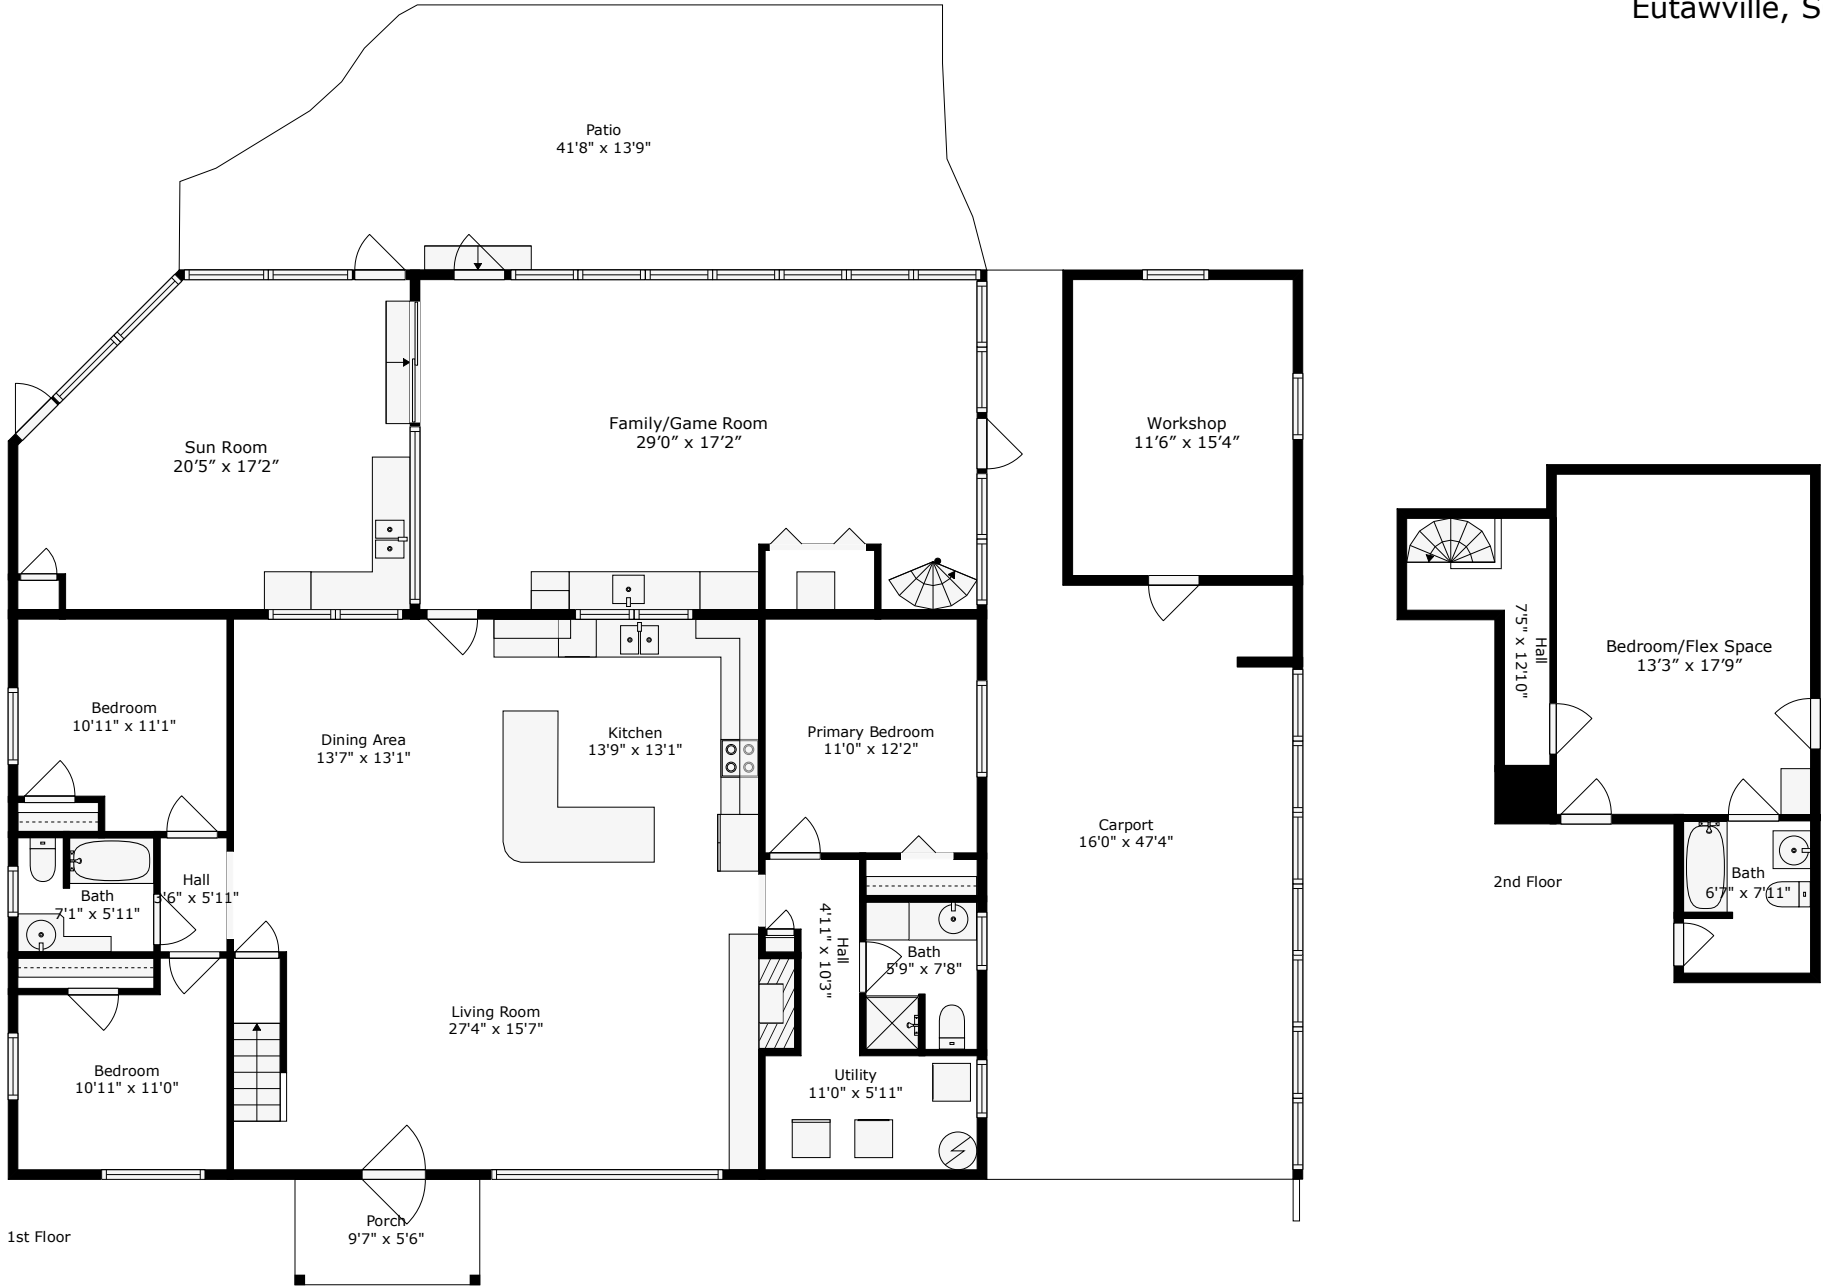

138 Pineridge Road

Eutawville, SC 29048

TOTAL: 2582 sq. ft

1st floor: 2240 sq. ft, 2nd floor: 342 sq. ft

EXCLUDED AREAS: WORKSHOP: 177 sq. ft, PORCH: 53 sq. ft, PATIO: 492 sq. ft,
CARPORT: 557 sq. ft, UNDEFINED: 3 sq. ft, LOW CEILING: 12 sq. ft,
WALLS: 224 sq. ft