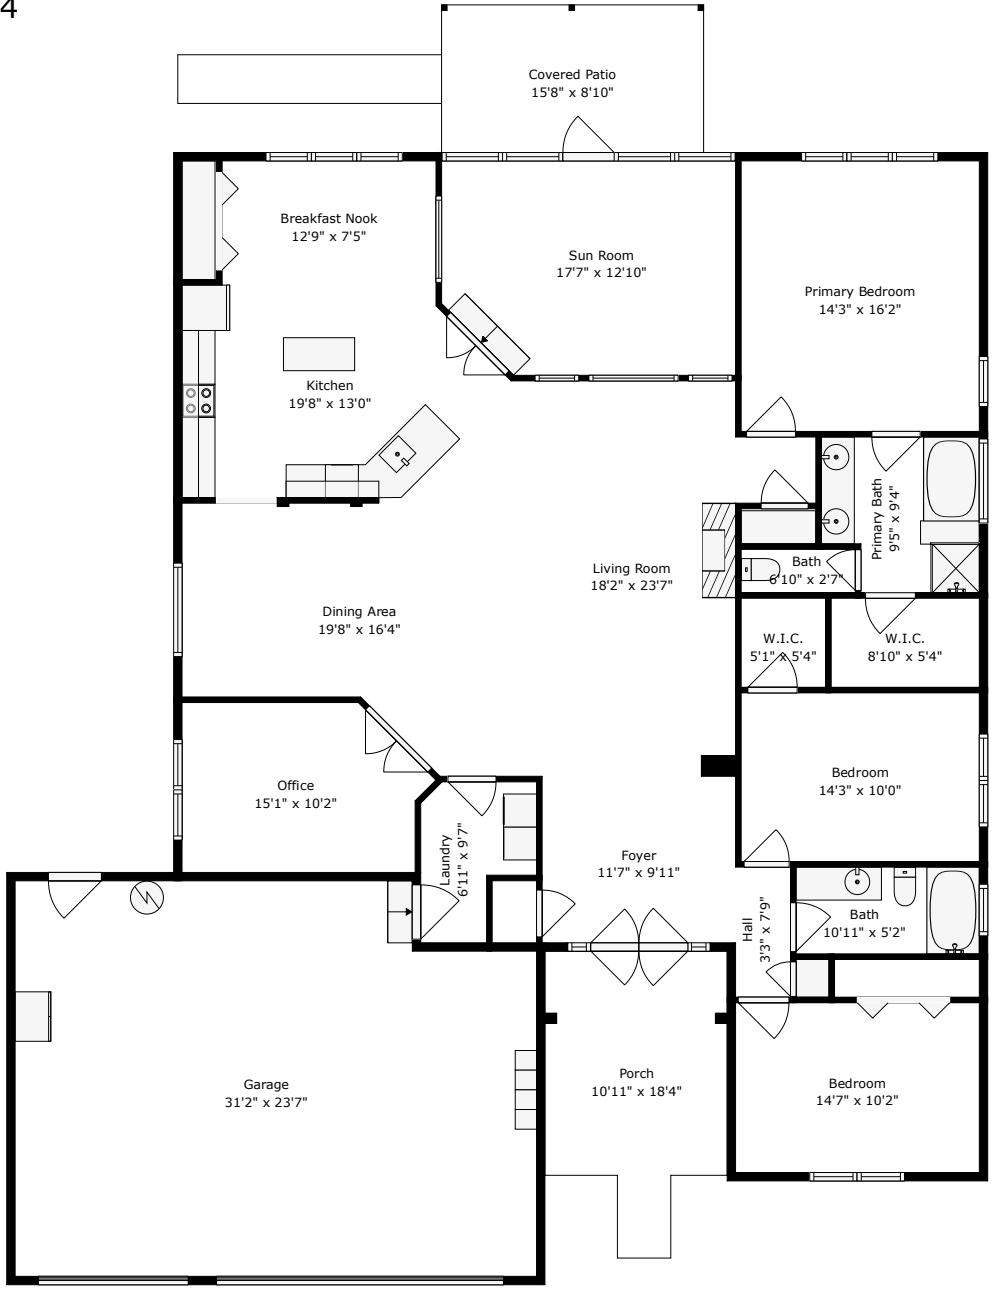

6044 Fieldstone Circle

Village Green | Charleston, SC 29414

TOTAL: 2361 sq. ft
1st floor: 2361 sq. ft
EXCLUDED AREAS: GARAGE: 704 sq. ft, PORCH: 161 sq. ft, COVERED PATIO: 138 sq. ft,
WALLS: 152 sq. ft

Floor Plan Created By Cubicasa App. Measurements Deemed Highly Reliable But Not Guaranteed.