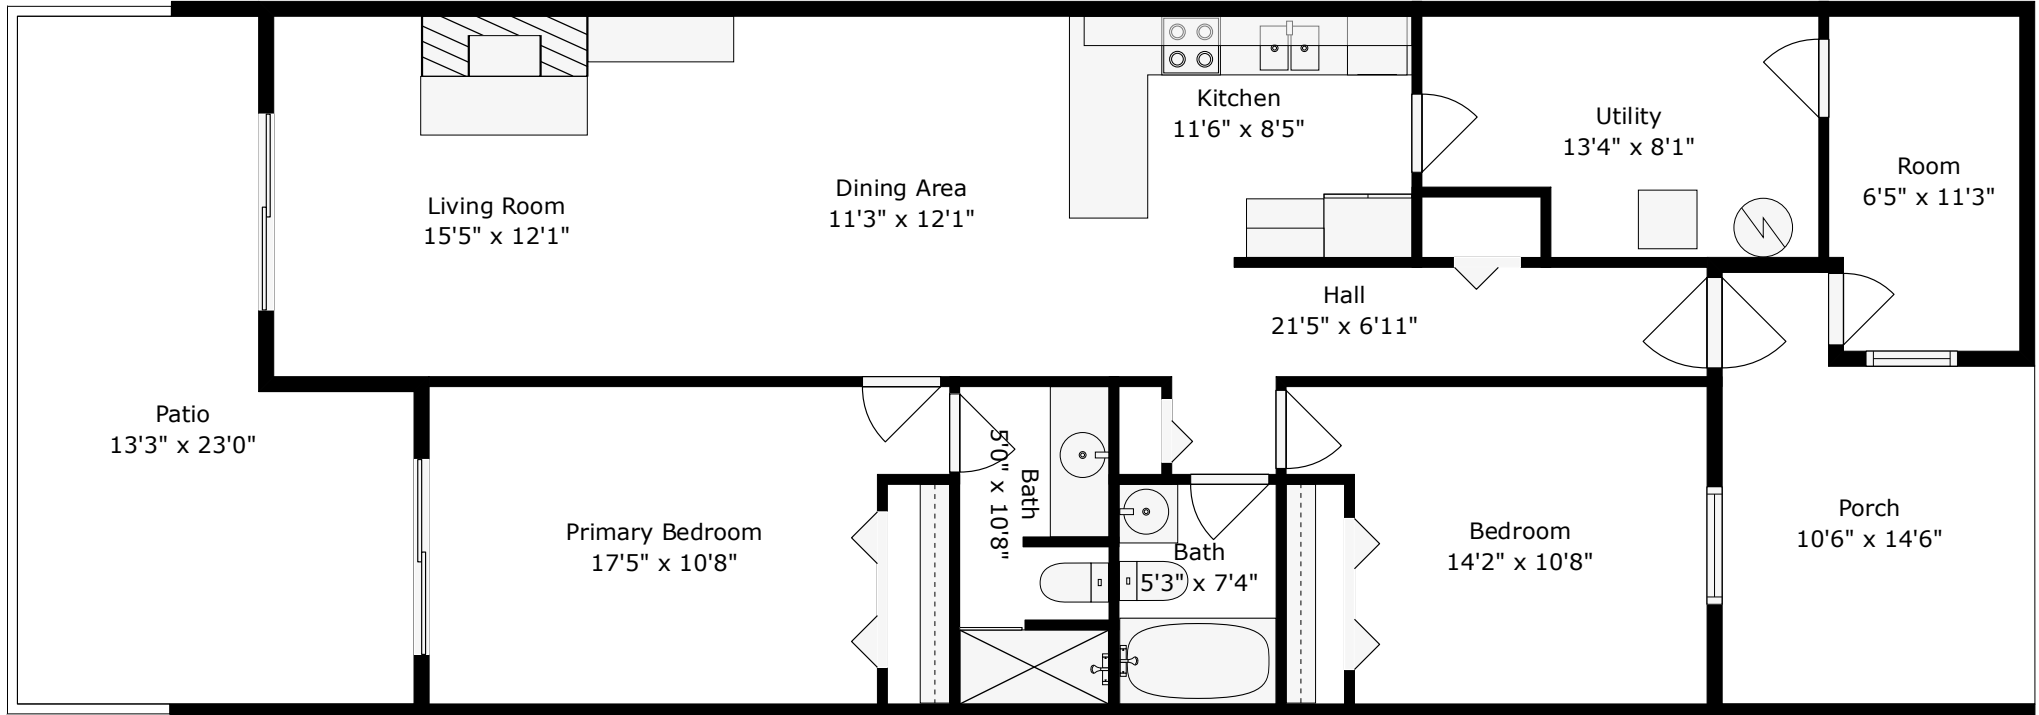

306 Ventura Place

Snee Farm | Mount Pleasant, SC 29464

TOTAL: 1157 sq. ft

Basement: 1157 sq. ft

EXCLUDED AREAS: PATIO: 242 sq. ft, PORCH: 130 sq. ft, WALLS: 80 sq. ft