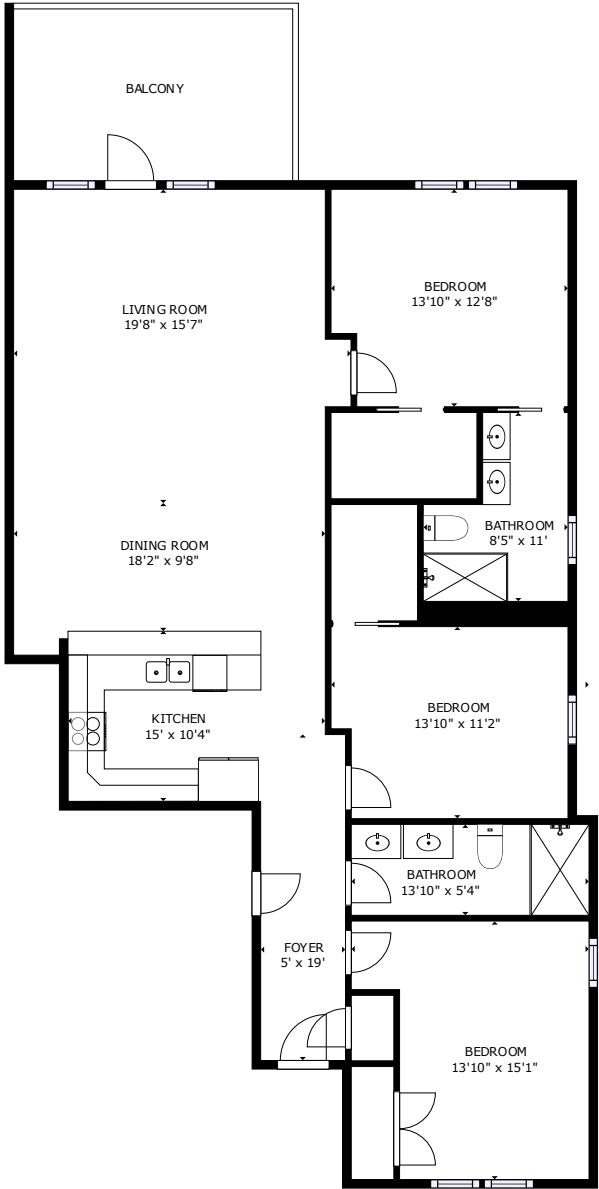

# 7136 Indigo Palms Way

Indigo Hall at Hope Plantation | Johns Island, SC 29455

GROSS INTERNAL AREA  
FLOOR 1: 1506 sq ft  
EXCLUDED AREAS; BALCONY: 163 sq ft  
TOTAL: 1506 sq ft  
SIZES AND DIMENSIONS ARE APPROXIMATE, ACTUAL MAY VARY.