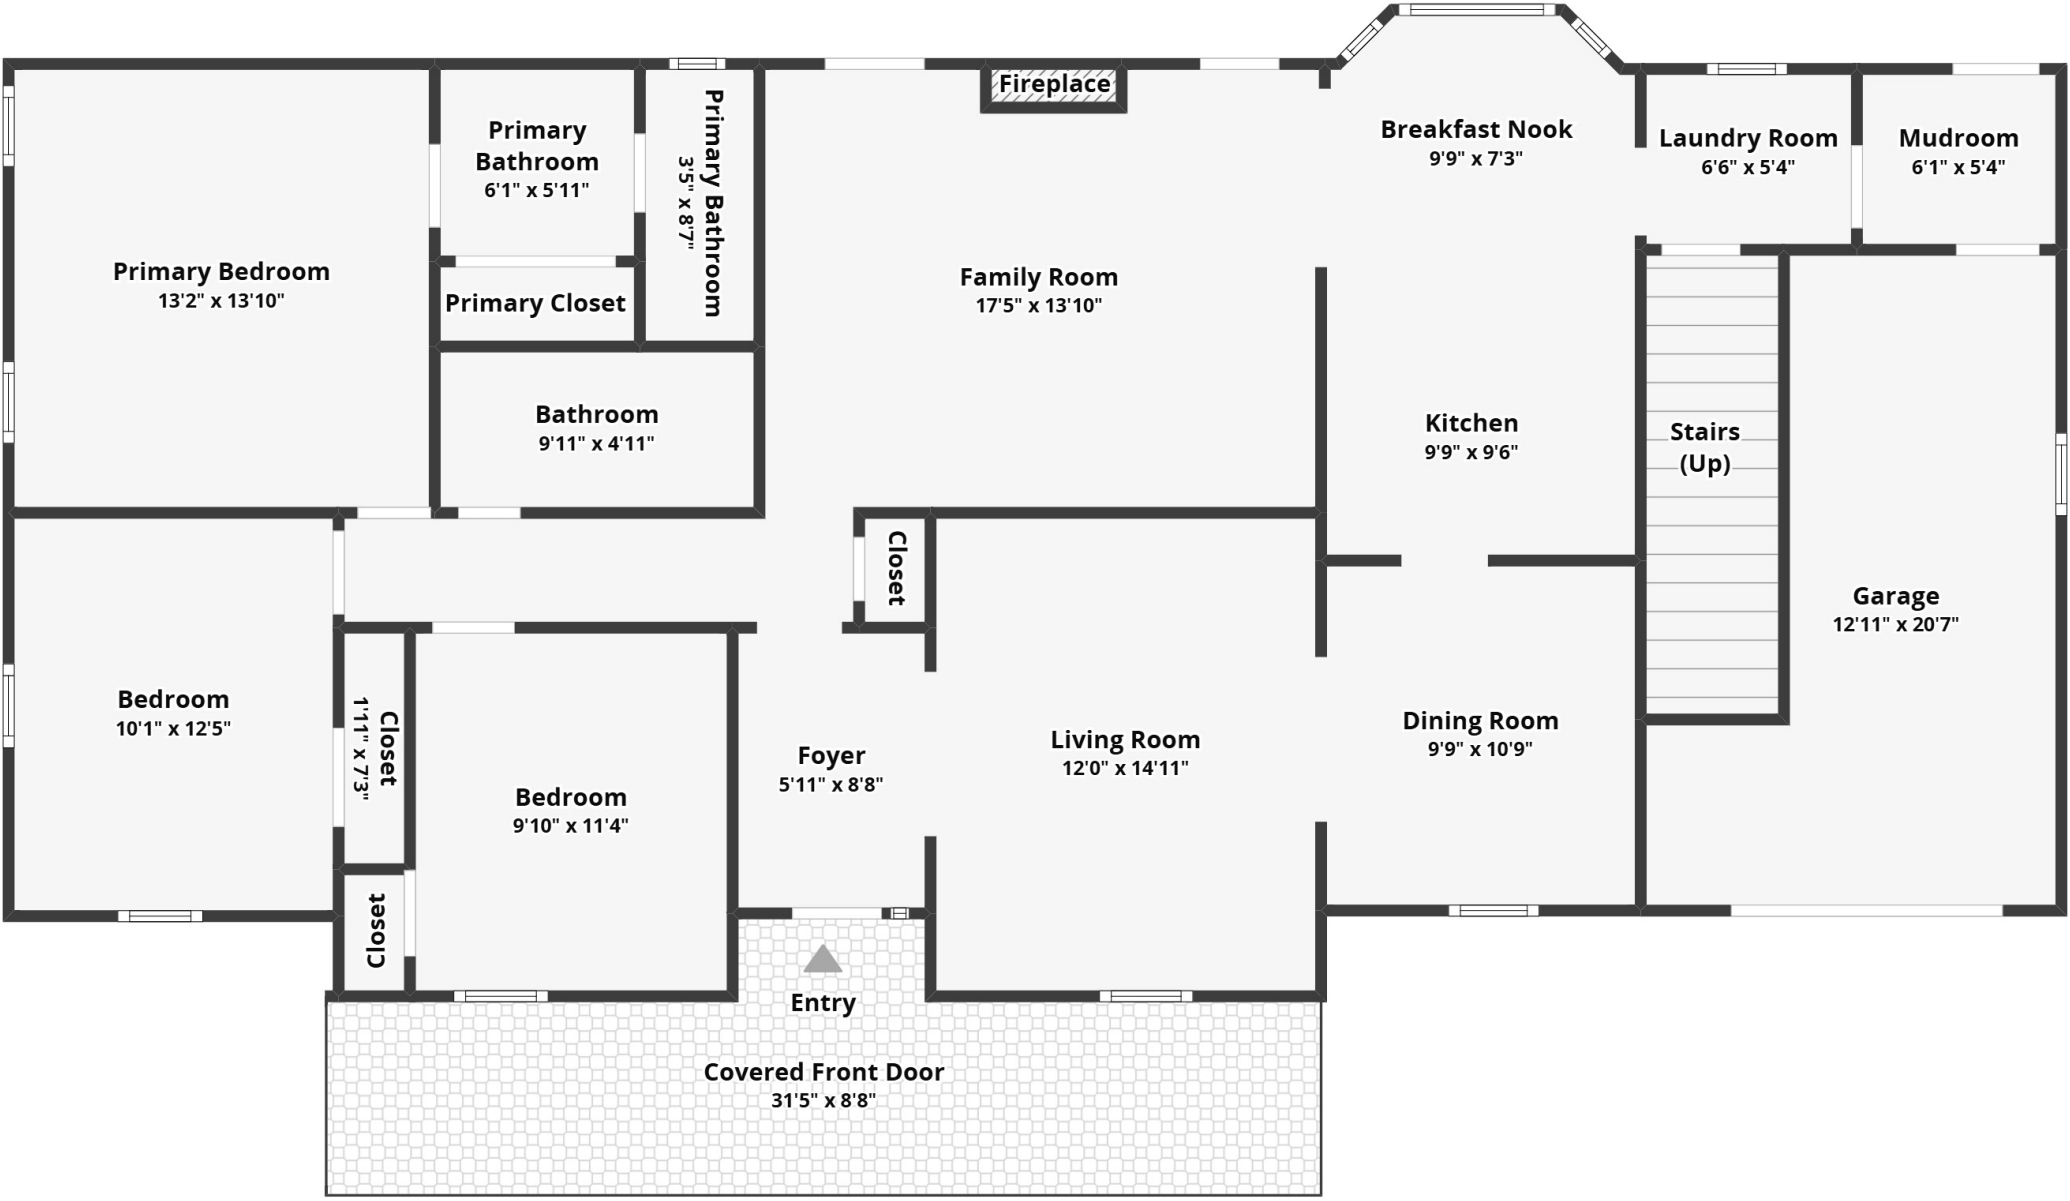

1490 Kentwood Circle

Lynwood | Charleston, SC 29412

All dimensions are approximate and subject to independent verification

1490 Kentwood Circle

Lynwood | Charleston, SC 29412

All dimensions are approximate and subject to independent verification