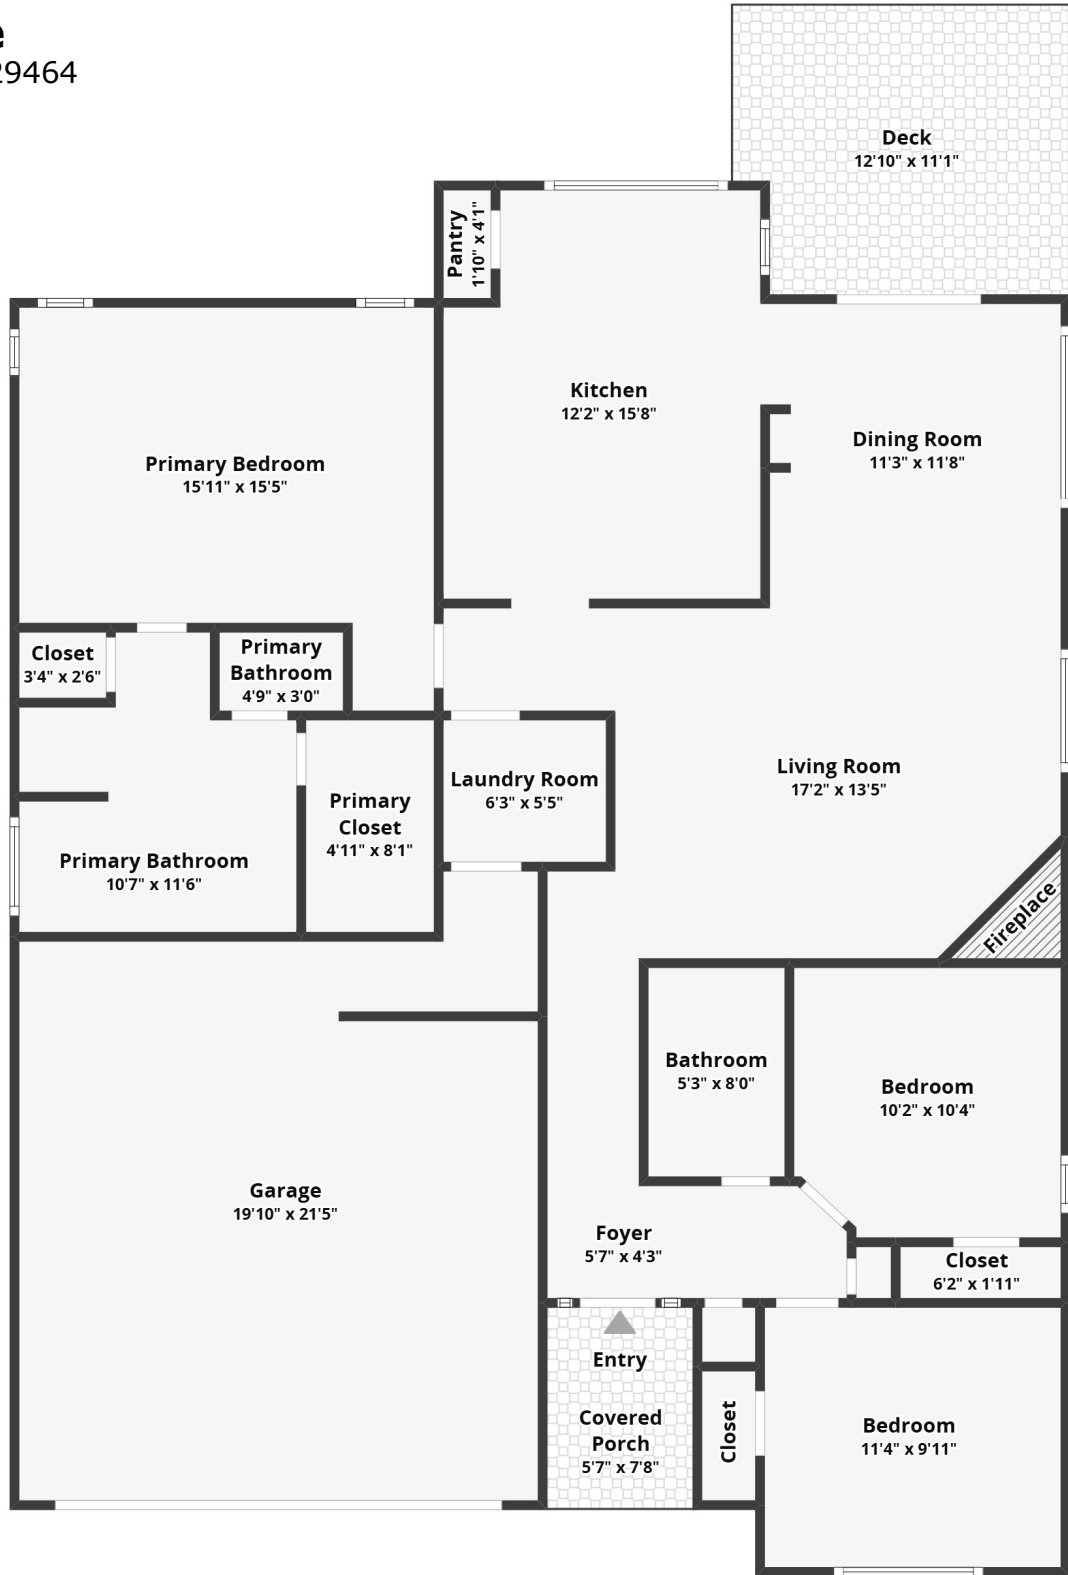

316 Wild Horse Lane

Longpoint | Mount Pleasant, SC 29464