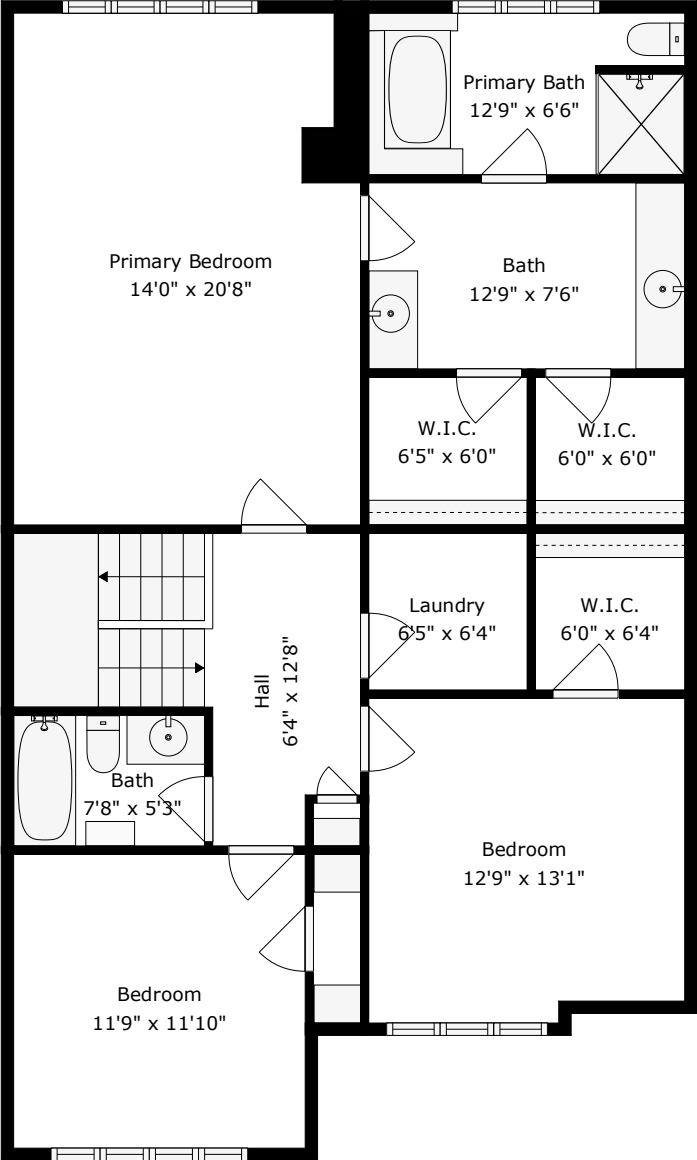

Floor Plan Created By Cubicasa App. Measurements Deemed Highly Reliable. But Not Guaranteed.

14 Wappoo Creek Place

Wappoo Creek Place | Charleston, SC 29412

1ST FLOOR

14 Wappoo Creek Place

Wappoo Creek Place | Charleston, SC 29412

2ND FLOOR

14 Wappoo Creek Place

Wappoo Creek Place | Charleston, SC 29412

Floor 1

TOTAL: 2516 sq. ft

1st floor: 1355 sq. ft, 2nd floor: 1161 sq. ft

EXCLUDED AREAS: PORCH: 81 sq. ft, PATIO: 118 sq. ft, UNDEFINED: 7 sq. ft,
WALLS: 139 sq. ft

Floor Plan Created By Cubicasa App. Measurements Deemed Highly Reliable. But Not Guaranteed.

14 Wappoo Creek Place

Wappoo Creek Place | Charleston, SC 29412

Floor 2

TOTAL: 2516 sq. ft
1st floor: 1355 sq. ft, 2nd floor: 1161 sq. ft
EXCLUDED AREAS: PORCH: 81 sq. ft, PATIO: 118 sq. ft, UNDEFINED: 7 sq. ft,
WALLS: 139 sq. ft

Floor Plan Created By Cubicasa App. Measurements Deemed Highly Reliable. But Not Guaranteed.