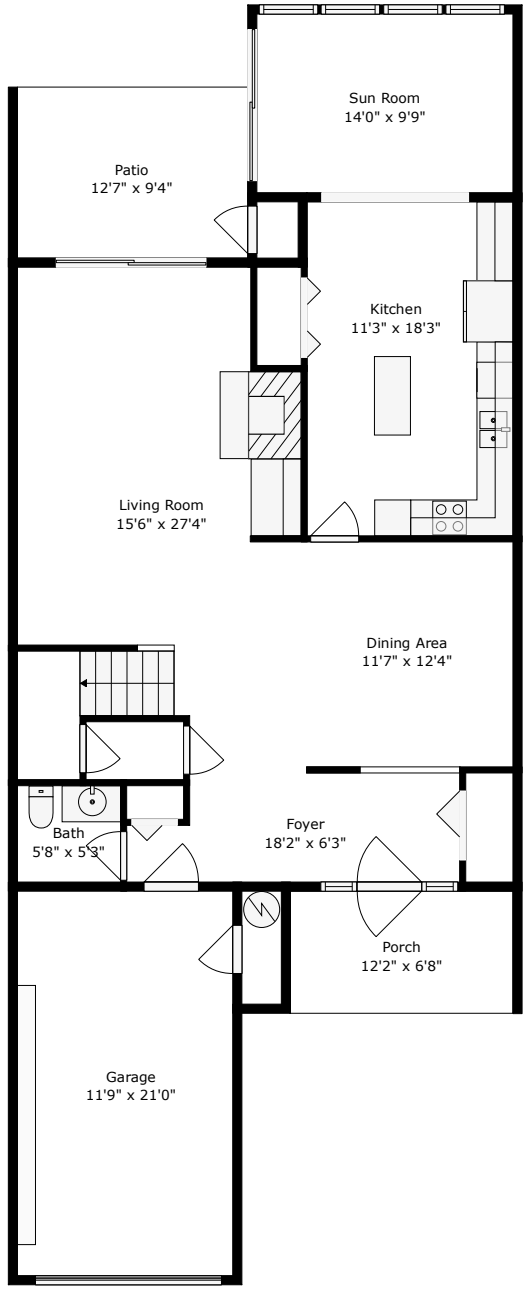

14 Wappoo Creek Place

Wappoo Creek Place | Charleston, SC 29412

1st Floor

2nd Floor

TOTAL: 2516 sq. ft
 1st floor: 1355 sq. ft, 2nd floor: 1161 sq. ft
 EXCLUDED AREAS: PORCH: 81 sq. ft, PATIO: 118 sq. ft, UNDEFINED: 7 sq. ft,
 WALLS: 139 sq. ft

Floor Plan Created By Cubicasa App. Measurements Deemed Highly Reliable. But Not Guaranteed.

14 Wappoo Creek Place

Wappoo Creek Place | Charleston, SC 29412

1ST FLOOR

14 Wappoo Creek Place

Wappoo Creek Place | Charleston, SC 29412

2ND FLOOR

14 Wappoo Creek Place

Wappoo Creek Place | Charleston, SC 29412

Floor 1

TOTAL: 2516 sq. ft

1st floor: 1355 sq. ft, 2nd floor: 1161 sq. ft

EXCLUDED AREAS: PORCH: 81 sq. ft, PATIO: 118 sq. ft, UNDEFINED: 7 sq. ft,
WALLS: 139 sq. ft

Floor Plan Created By Cubicasa App. Measurements Deemed Highly Reliable. But Not Guaranteed.

14 Wappoo Creek Place

Wappoo Creek Place | Charleston, SC 29412

Floor 2

TOTAL: 2516 sq. ft
1st floor: 1355 sq. ft, 2nd floor: 1161 sq. ft
EXCLUDED AREAS: PORCH: 81 sq. ft, PATIO: 118 sq. ft, UNDEFINED: 7 sq. ft,
WALLS: 139 sq. ft