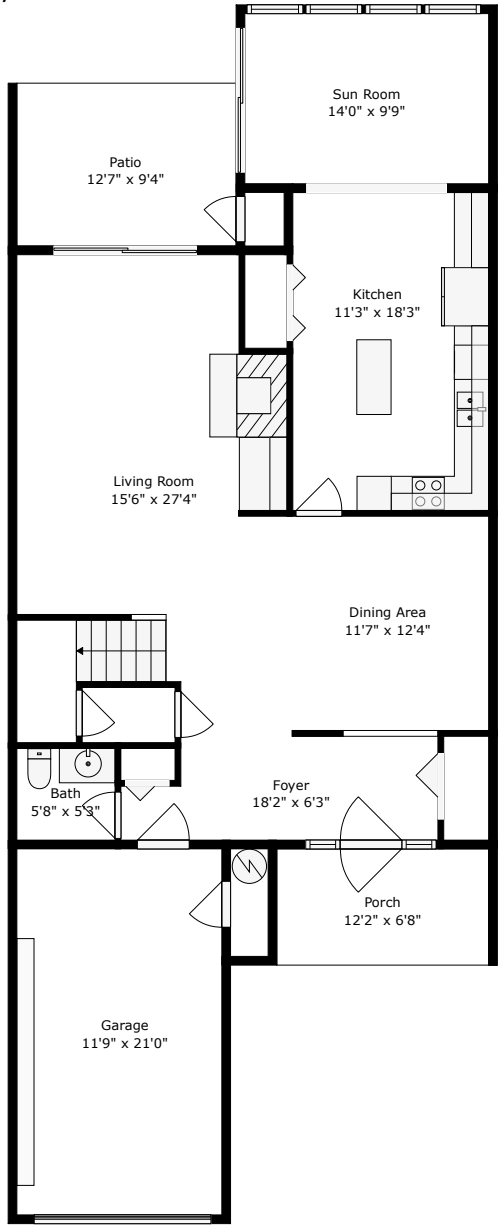

14 Wappoo Creek Place

Wappoo Creek Place | Charleston, SC 29412

1st Floor

2nd Floor

TOTAL: 2516 sq. ft
 1st floor: 1355 sq. ft, 2nd floor: 1161 sq. ft
 EXCLUDED AREAS: PORCH: 81 sq. ft, PATIO: 118 sq. ft, UNDEFINED: 7 sq. ft,
 WALLS: 139 sq. ft

Floor Plan Created By Cubicasa App. Measurements Deemed Highly Reliable. But Not Guaranteed.

14 Wappoo Creek Place

Wappoo Creek Place | Charleston, SC 29412

1ST FLOOR

14 Wappoo Creek Place

Wappoo Creek Place | Charleston, SC 29412

2ND FLOOR

14 Wappoo Creek Place

Wappoo Creek Place | Charleston, SC 29412

Floor 1

TOTAL: 2516 sq. ft

1st floor: 1355 sq. ft, 2nd floor: 1161 sq. ft

EXCLUDED AREAS: PORCH: 81 sq. ft, PATIO: 118 sq. ft, UNDEFINED: 7 sq. ft,
WALLS: 139 sq. ft

Floor Plan Created By Cubicasa App. Measurements Deemed Highly Reliable. But Not Guaranteed.

14 Wappoo Creek Place

Wappoo Creek Place | Charleston, SC 29412

Floor 2

TOTAL: 2516 sq. ft
1st floor: 1355 sq. ft, 2nd floor: 1161 sq. ft
EXCLUDED AREAS: PORCH: 81 sq. ft, PATIO: 118 sq. ft, UNDEFINED: 7 sq. ft,
WALLS: 139 sq. ft