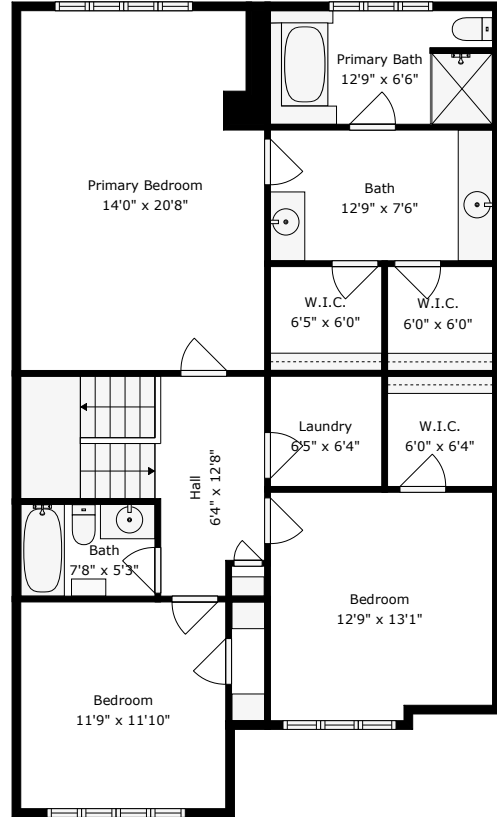

14 Wappoo Creek Place

Wappoo Creek Place | Charleston, SC 29412

1st Floor

2nd Floor

TOTAL: 2516 sq. ft
 1st floor: 1355 sq. ft, 2nd floor: 1161 sq. ft
 EXCLUDED AREAS: PORCH: 81 sq. ft, PATIO: 118 sq. ft, UNDEFINED: 7 sq. ft,
 WALLS: 139 sq. ft

Floor Plan Created By Cubicasa App. Measurements Deemed Highly Reliable. But Not Guaranteed.

14 Wappoo Creek Place

Wappoo Creek Place | Charleston, SC 29412

1ST FLOOR

14 Wappoo Creek Place

Wappoo Creek Place | Charleston, SC 29412

2ND FLOOR

14 Wappoo Creek Place

Wappoo Creek Place | Charleston, SC 29412

Floor 1

TOTAL: 2516 sq. ft

1st floor: 1355 sq. ft, 2nd floor: 1161 sq. ft

EXCLUDED AREAS: PORCH: 81 sq. ft, PATIO: 118 sq. ft, UNDEFINED: 7 sq. ft,
WALLS: 139 sq. ft

Floor Plan Created By Cubicasa App. Measurements Deemed Highly Reliable. But Not Guaranteed.

14 Wappoo Creek Place

Wappoo Creek Place | Charleston, SC 29412

Floor 2

TOTAL: 2516 sq. ft
1st floor: 1355 sq. ft, 2nd floor: 1161 sq. ft
EXCLUDED AREAS: PORCH: 81 sq. ft, PATIO: 118 sq. ft, UNDEFINED: 7 sq. ft,
WALLS: 139 sq. ft