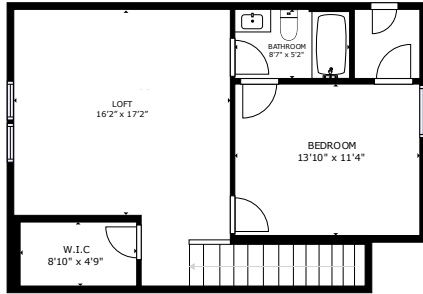

FLOOR 1

GROSS INTERNAL AREA
FLOOR 1: 1520 sq ft, FLOOR 2: 610 sq ft
EXCLUDED AREAS; GARAGE: 405 sq ft, PORCH: 113 sq ft, SCREENED PORCH: 160 sq ft, PATIO: 174 sq ft
TOTAL: 2130 sq ft