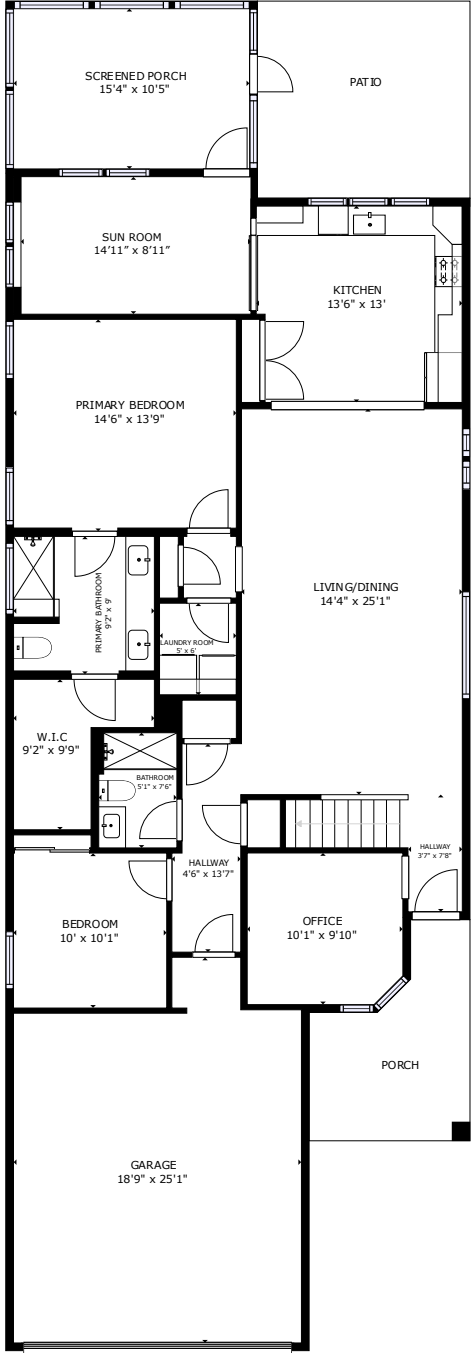

618 Daffodil Court

Nexton | Summerville, SC 29486

FLOOR 1

FLOOR 1

GROSS INTERNAL AREA
 FLOOR 1: 1520 sq ft, FLOOR 2: 610 sq ft
 EXCLUDED AREAS; GARAGE: 405 sq ft, PORCH: 113 sq ft, SCREENED PORCH: 160 sq ft, PATIO: 174 sq ft
 TOTAL: 2130 sq ft

SIZES AND DIMENSIONS ARE APPROXIMATE, ACTUAL MAY VARY.

618 Daffodil Court

Nexton | Summerville, SC 29486

FLOOR 1

GROSS INTERNAL AREA
FLOOR 1: 1520 sq ft, FLOOR 2: 610 sq ft
EXCLUDED AREAS; GARAGE: 405 sq ft, PORCH: 113 sq ft, SCREENED PORCH: 160 sq ft, PATIO: 174 sq ft
TOTAL: 2130 sq ft
SIZES AND DIMENSIONS ARE APPROXIMATE, ACTUAL MAY VARY.

618 Daffodil Court

Nexton | Summerville, SC 29486

FLOOR 2

GROSS INTERNAL AREA
FLOOR 1: 1520 sq ft, FLOOR 2: 610 sq ft
EXCLUDED AREAS; GARAGE: 405 sq ft, PORCH: 113 sq ft, SCREENED PORCH: 160 sq ft, PATIO: 174 sq ft
TOTAL: 2130 sq ft
SIZES AND DIMENSIONS ARE APPROXIMATE, ACTUAL MAY VARY.