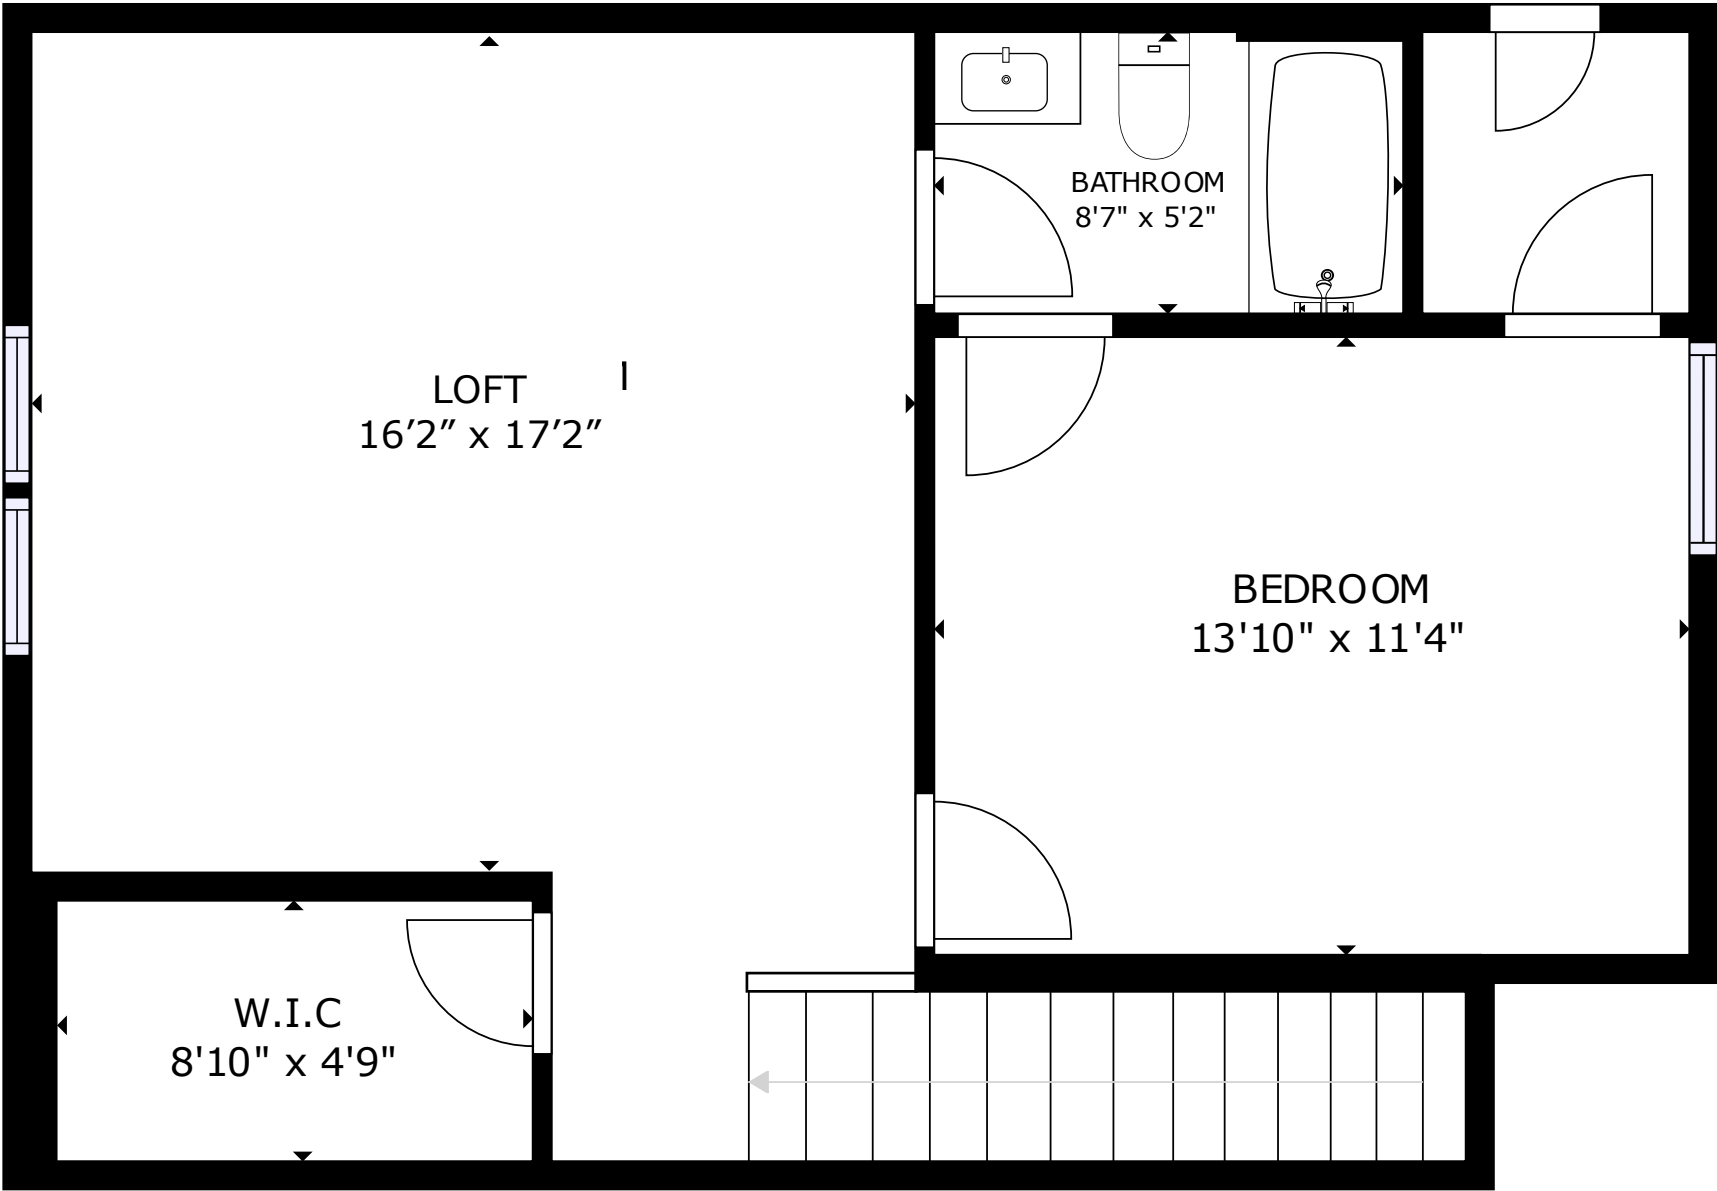

618 Daffodil Court

Nexton | Summerville, SC 29486

FLOOR 1

FLOOR 1

GROSS INTERNAL AREA
 FLOOR 1: 1520 sq ft, FLOOR 2: 610 sq ft
 EXCLUDED AREAS; GARAGE: 405 sq ft, PORCH: 113 sq ft, SCREENED PORCH: 160 sq ft, PATIO: 174 sq ft
 TOTAL: 2130 sq ft

SIZES AND DIMENSIONS ARE APPROXIMATE, ACTUAL MAY VARY.

618 Daffodil Court

Nexton | Summerville, SC 29486

FLOOR 1

GROSS INTERNAL AREA
FLOOR 1: 1520 sq ft, FLOOR 2: 610 sq ft
EXCLUDED AREAS; GARAGE: 405 sq ft, PORCH: 113 sq ft, SCREENED PORCH: 160 sq ft, PATIO: 174 sq ft
TOTAL: 2130 sq ft
SIZES AND DIMENSIONS ARE APPROXIMATE, ACTUAL MAY VARY.

618 Daffodil Court

Nexton | Summerville, SC 29486

FLOOR 2

GROSS INTERNAL AREA
FLOOR 1: 1520 sq ft, FLOOR 2: 610 sq ft
EXCLUDED AREAS; GARAGE: 405 sq ft, PORCH: 113 sq ft, SCREENED PORCH: 160 sq ft, PATIO: 174 sq ft
TOTAL: 2130 sq ft
SIZES AND DIMENSIONS ARE APPROXIMATE, ACTUAL MAY VARY.