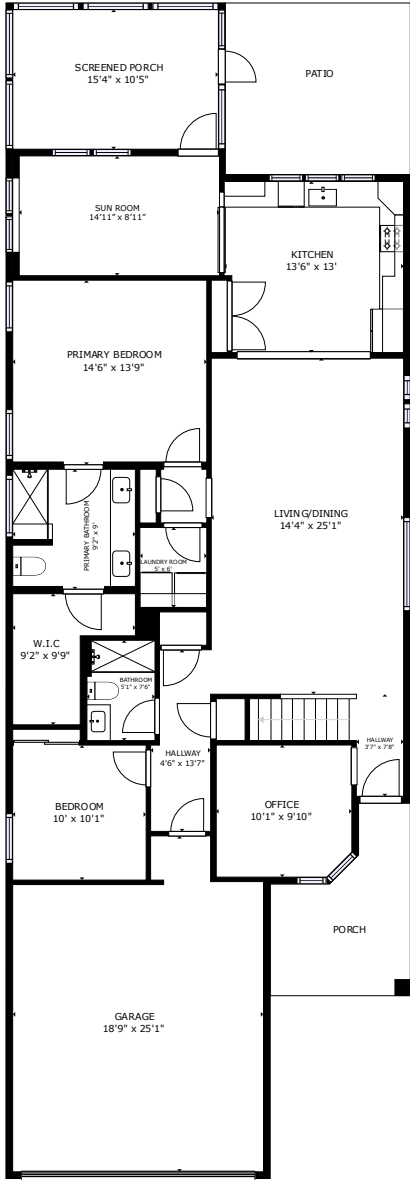

618 Daffodil Court

Nexton | Summerville, SC 29486

FLOOR 1