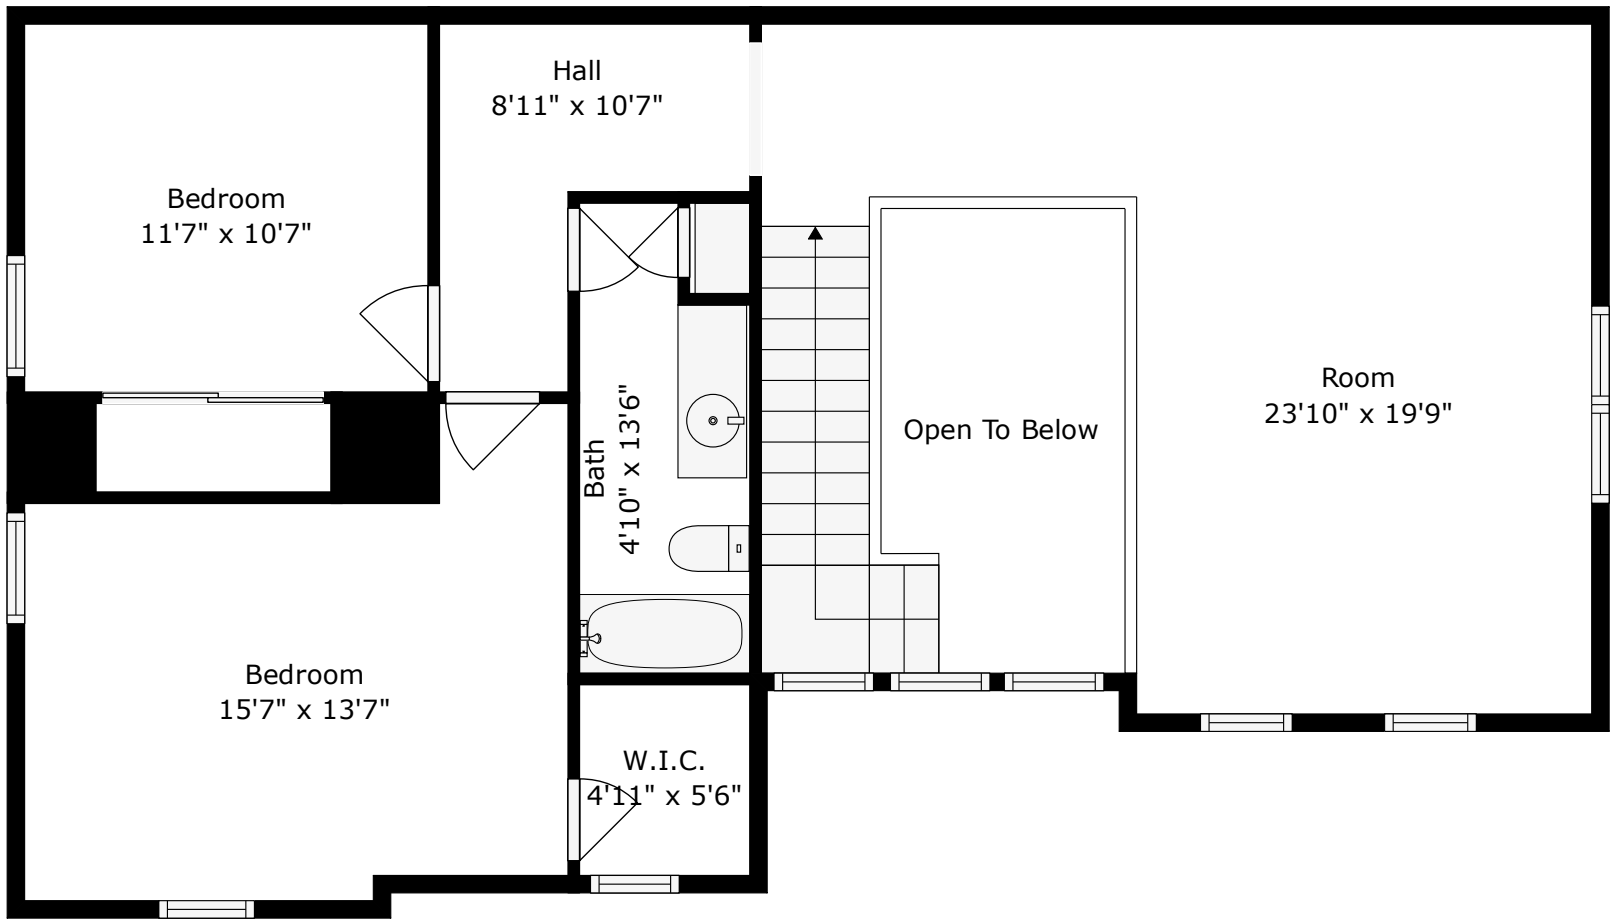

1st Floor

2nd Floor

TOTAL: 2529 sq. ft
 1st floor: 1636 sq. ft, 2nd floor: 893 sq. ft
 EXCLUDED AREAS: GARAGE: 388 sq. ft, PORCH: 85 sq. ft, PATIO: 307 sq. ft,
 OPEN TO BELOW: 88 sq. ft, WALLS: 188 sq. ft

TOTAL: 2529 sq. ft

1st floor: 1636 sq. ft, 2nd floor: 893 sq. ft

EXCLUDED AREAS: GARAGE: 388 sq. ft, PORCH: 85 sq. ft, PATIO: 307 sq. ft,
OPEN TO BELOW: 88 sq. ft, WALLS: 188 sq. ft

TOTAL: 2529 sq. ft
1st floor: 1636 sq. ft, 2nd floor: 893 sq. ft
EXCLUDED AREAS: GARAGE: 388 sq. ft, PORCH: 85 sq. ft, PATIO: 307 sq. ft,
OPEN TO BELOW: 88 sq. ft, WALLS: 188 sq. ft