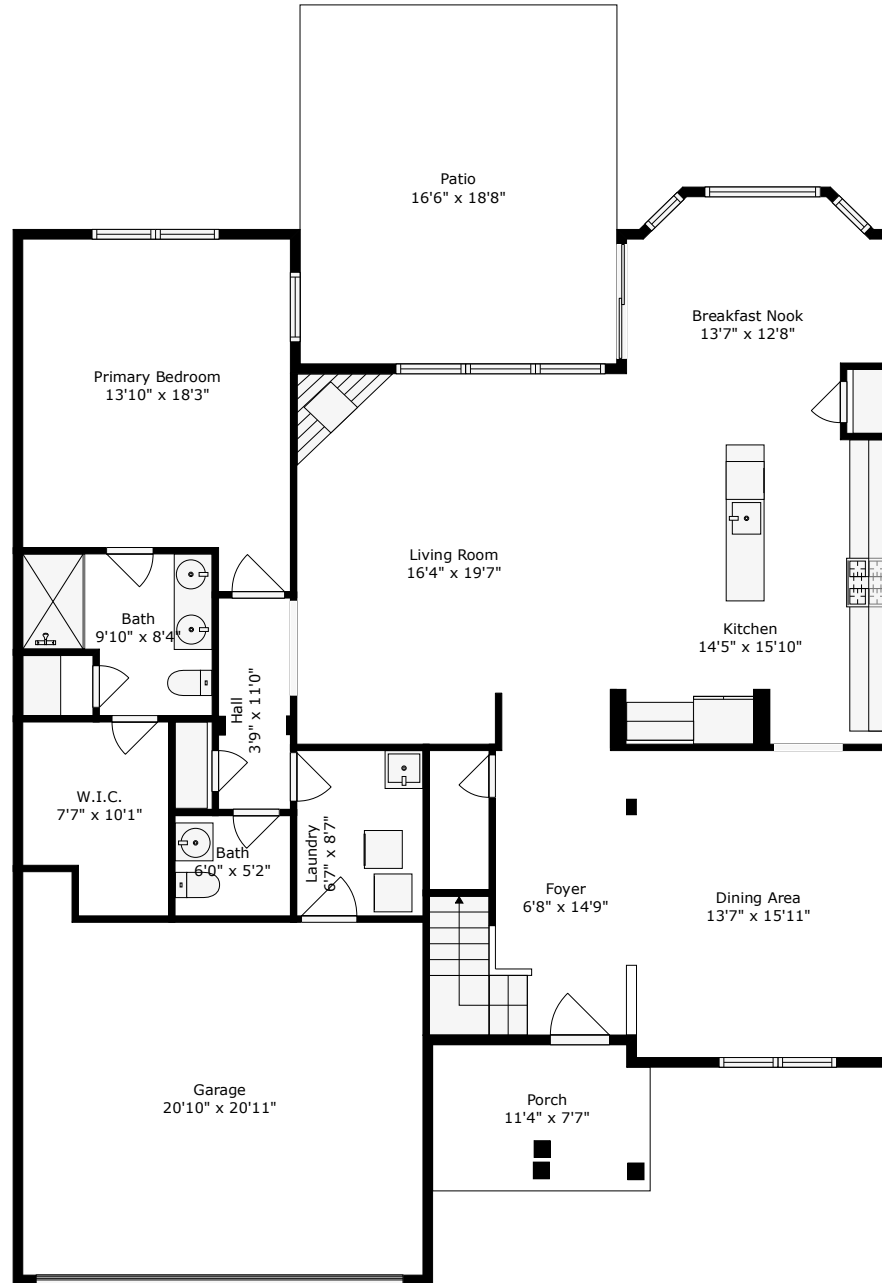

1st Floor

2nd Floor

TOTAL: 2529 sq. ft
 1st floor: 1636 sq. ft, 2nd floor: 893 sq. ft
 EXCLUDED AREAS: GARAGE: 388 sq. ft, PORCH: 85 sq. ft, PATIO: 307 sq. ft,
 OPEN TO BELOW: 88 sq. ft, WALLS: 188 sq. ft

TOTAL: 2529 sq. ft

1st floor: 1636 sq. ft, 2nd floor: 893 sq. ft

EXCLUDED AREAS: GARAGE: 388 sq. ft, PORCH: 85 sq. ft, PATIO: 307 sq. ft,
OPEN TO BELOW: 88 sq. ft, WALLS: 188 sq. ft

TOTAL: 2529 sq. ft
1st floor: 1636 sq. ft, 2nd floor: 893 sq. ft
EXCLUDED AREAS: GARAGE: 388 sq. ft, PORCH: 85 sq. ft, PATIO: 307 sq. ft,
OPEN TO BELOW: 88 sq. ft, WALLS: 188 sq. ft