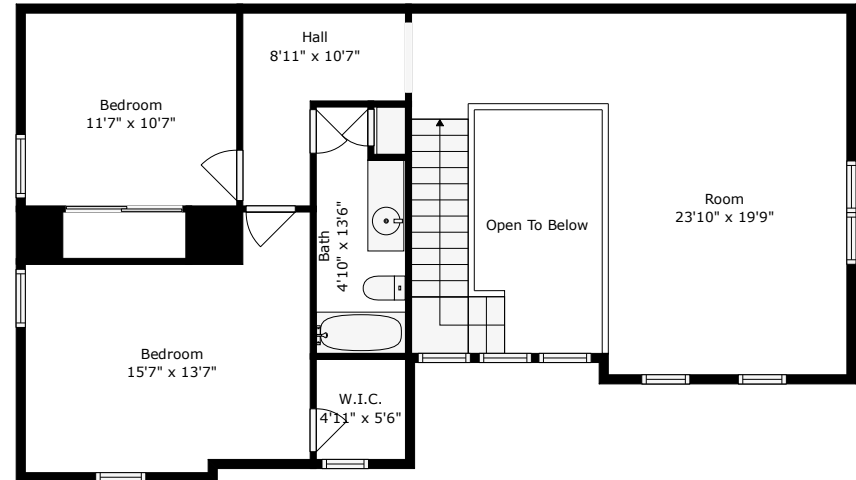

1st Floor

2nd Floor

TOTAL: 2529 sq. ft
 1st floor: 1636 sq. ft, 2nd floor: 893 sq. ft
 EXCLUDED AREAS: GARAGE: 388 sq. ft, PORCH: 85 sq. ft, PATIO: 307 sq. ft,
 OPEN TO BELOW: 88 sq. ft, WALLS: 188 sq. ft

TOTAL: 2529 sq. ft

1st floor: 1636 sq. ft, 2nd floor: 893 sq. ft

EXCLUDED AREAS: GARAGE: 388 sq. ft, PORCH: 85 sq. ft, PATIO: 307 sq. ft,
OPEN TO BELOW: 88 sq. ft, WALLS: 188 sq. ft

TOTAL: 2529 sq. ft
1st floor: 1636 sq. ft, 2nd floor: 893 sq. ft
EXCLUDED AREAS: GARAGE: 388 sq. ft, PORCH: 85 sq. ft, PATIO: 307 sq. ft,
OPEN TO BELOW: 88 sq. ft, WALLS: 188 sq. ft