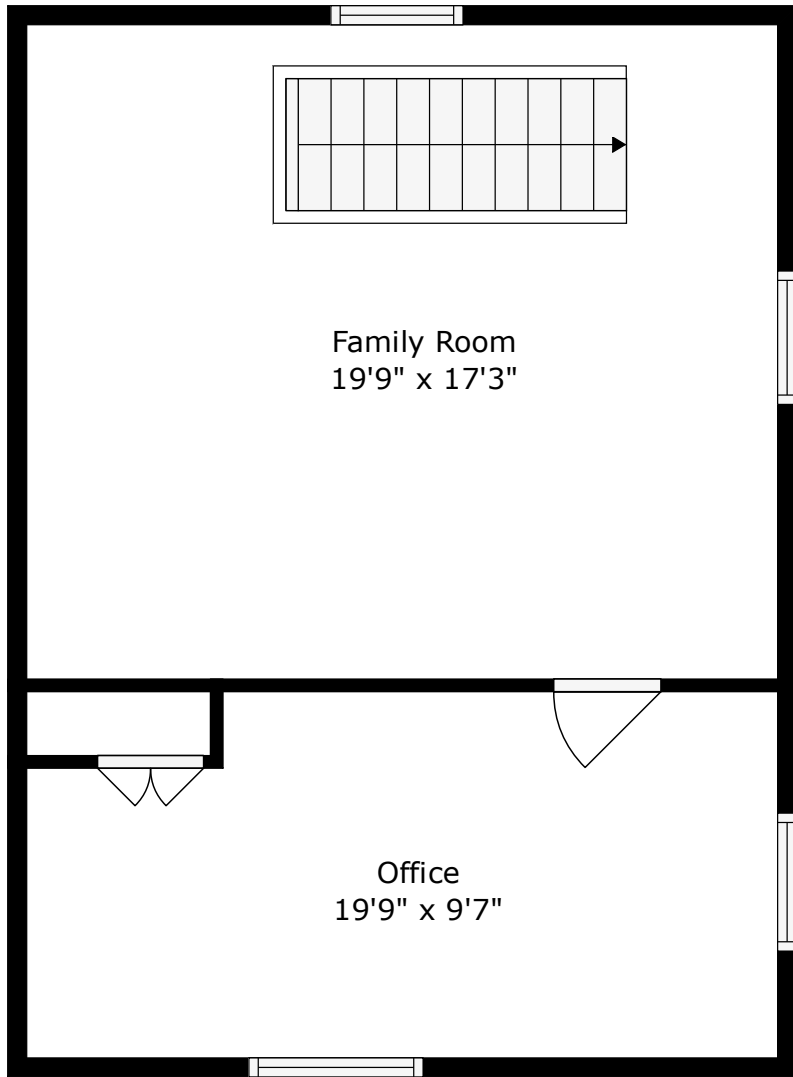

# 6619 Bears Bluff Road

Foxfire Farms | Wadmalaw Island, SC 29487

Floor 1

**TOTAL: 1986 sq. ft**

1st floor: 1449 sq. ft, 2nd floor: 537 sq. ft

EXCLUDED AREAS: STORAGE: 484 sq. ft, GARAGE: 733 sq. ft, SCREENED PORCH: 227 sq. ft, PORCH: 268 sq. ft, WALLS: 212 sq. ft

# 6619 Bears Bluff Road

Foxfire Farms | Wadmalaw Island, SC 29487

Floor 2

**TOTAL: 1986 sq. ft**

1st floor: 1449 sq. ft, 2nd floor: 537 sq. ft

EXCLUDED AREAS: STORAGE: 484 sq. ft, GARAGE: 733 sq. ft, SCREENED PORCH: 227 sq. ft,  
PORCH: 268 sq. ft, WALLS: 212 sq. ft

Floor Plan Created By Cubicasa App. Measurements Deemed Highly Reliable But Not Guaranteed.