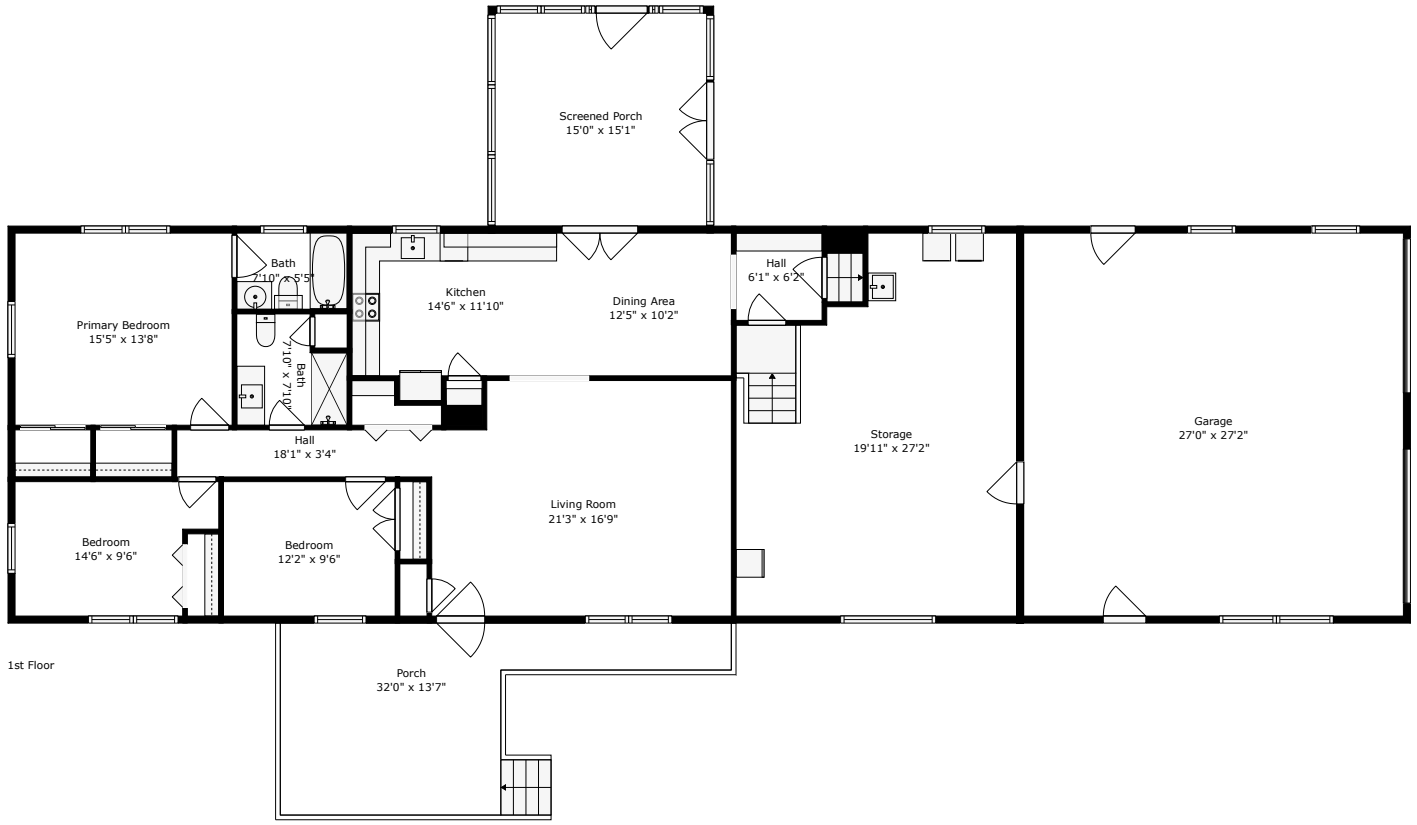

# 6619 Bears Bluff Road

Foxfire Farms | Wadmalaw Island, SC 29487

**TOTAL: 1986 sq. ft**  
1st floor: 1449 sq. ft, 2nd floor: 537 sq. ft  
EXCLUDED AREAS: STORAGE: 484 sq. ft, GARAGE: 733 sq. ft, SCREENED PORCH: 227 sq. ft,  
PORCH: 268 sq. ft, WALLS: 212 sq. ft

Floor Plan Created By Cubicasa App. Measurements Deemed Highly Reliable But Not Guaranteed.

**6619 Bears Bluff Road**  
Foxfire Farms | Wadmalaw Island, SC 29487

1ST FLOOR

# 6619 Bears Bluff Road

Foxfire Farms | Wadmalaw Island, SC 29487

Floor 1

**TOTAL: 1986 sq. ft**

1st floor: 1449 sq. ft, 2nd floor: 537 sq. ft

EXCLUDED AREAS: STORAGE: 484 sq. ft, GARAGE: 733 sq. ft, SCREENED PORCH: 227 sq. ft, PORCH: 268 sq. ft, WALLS: 212 sq. ft

Floor Plan Created By Cubicasa App. Measurements Deemed Highly Reliable But Not Guaranteed.