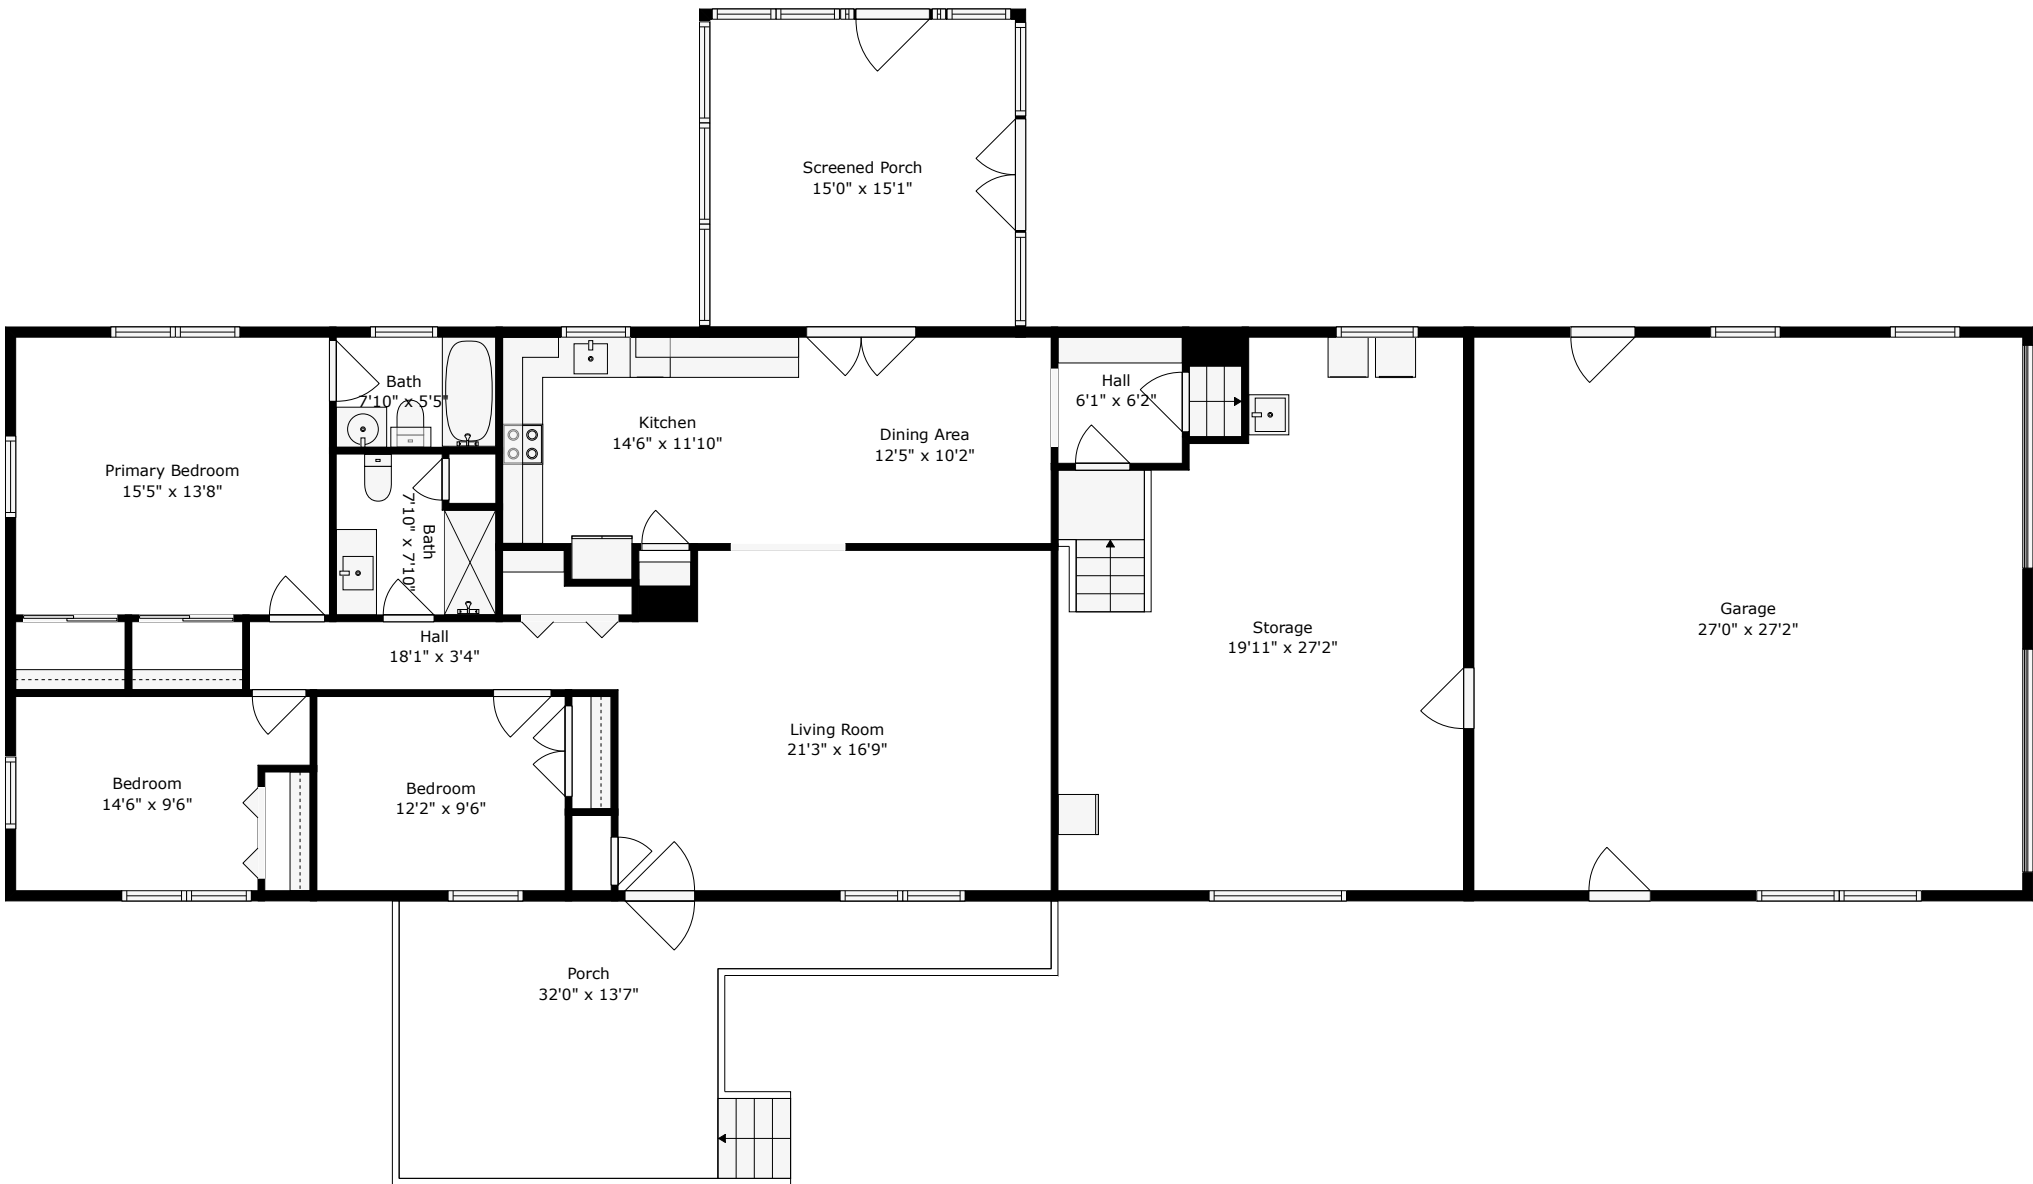

Floor Plan Created By Cubicasa App. Measurements Deemed Highly Reliable But Not Guaranteed.

**6619 Bears Bluff Road**  
Foxfire Farms | Wadmalaw Island, SC 29487

1ST FLOOR

# 6619 Bears Bluff Road

Foxfire Farms | Wadmalaw Island, SC 29487

Floor 1

**TOTAL: 1986 sq. ft**

1st floor: 1449 sq. ft, 2nd floor: 537 sq. ft

EXCLUDED AREAS: STORAGE: 484 sq. ft, GARAGE: 733 sq. ft, SCREENED PORCH: 227 sq. ft, PORCH: 268 sq. ft, WALLS: 212 sq. ft

# 6619 Bears Bluff Road

Foxfire Farms | Wadmalaw Island, SC 29487

Floor 2

**TOTAL: 1986 sq. ft**

1st floor: 1449 sq. ft, 2nd floor: 537 sq. ft

EXCLUDED AREAS: STORAGE: 484 sq. ft, GARAGE: 733 sq. ft, SCREENED PORCH: 227 sq. ft,  
PORCH: 268 sq. ft, WALLS: 212 sq. ft

Floor Plan Created By Cubicasa App. Measurements Deemed Highly Reliable But Not Guaranteed.