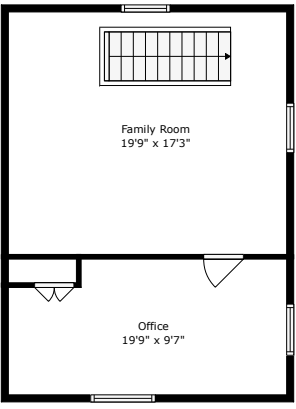

# 6619 Bears Bluff Road

Foxfire Farms | Wadmalaw Island, SC 29487

**TOTAL: 1986 sq. ft**  
1st floor: 1449 sq. ft, 2nd floor: 537 sq. ft  
EXCLUDED AREAS: STORAGE: 484 sq. ft, GARAGE: 733 sq. ft, SCREENED PORCH: 227 sq. ft,  
PORCH: 268 sq. ft, WALLS: 212 sq. ft

Floor Plan Created By Cubicasa App. Measurements Deemed Highly Reliable But Not Guaranteed.

**6619 Bears Bluff Road**  
Foxfire Farms | Wadmalaw Island, SC 29487

1ST FLOOR

# 6619 Bears Bluff Road

Foxfire Farms | Wadmalaw Island, SC 29487

Floor 1

**TOTAL: 1986 sq. ft**

1st floor: 1449 sq. ft, 2nd floor: 537 sq. ft

EXCLUDED AREAS: STORAGE: 484 sq. ft, GARAGE: 733 sq. ft, SCREENED PORCH: 227 sq. ft, PORCH: 268 sq. ft, WALLS: 212 sq. ft