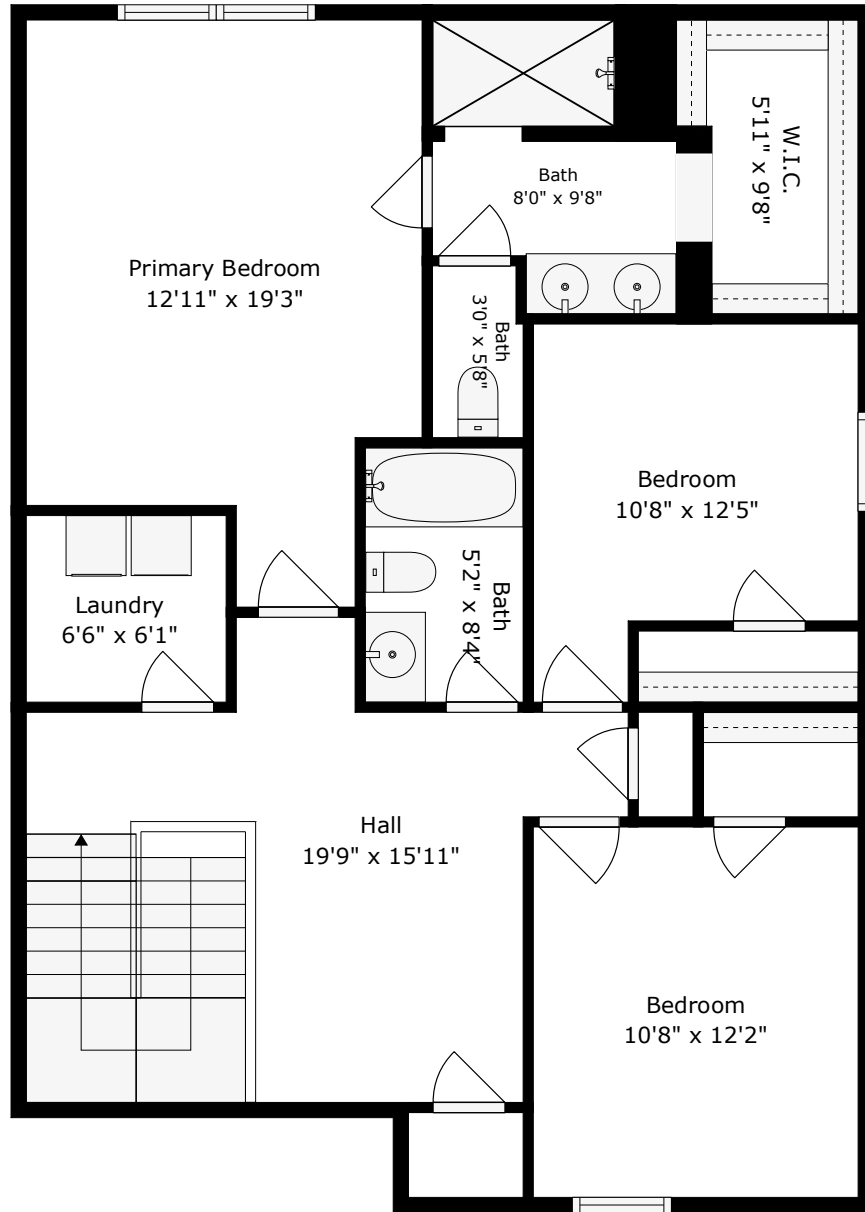

# 306 Parish Farms Drive

Carnes Crossroads | Summerville, SC 29486

1st Floor

2nd Floor

**TOTAL: 2030 sq. ft**

1st floor: 1015 sq. ft, 2nd floor: 1015 sq. ft

EXCLUDED AREAS: SCREENED PORCH: 194 sq. ft, PORCH: 77 sq. ft, WALLS: 137 sq. ft

# 306 Parish Farms Drive

Carnes Crossroads | Summerville, SC 29486

Floor 1

**TOTAL: 2030 sq. ft**

1st floor: 1015 sq. ft, 2nd floor: 1015 sq. ft

EXCLUDED AREAS: SCREENED PORCH: 194 sq. ft, PORCH: 77 sq. ft, WALLS: 137 sq. ft

**306 Parish Farms Drive**  
Carnes Crossroads | Summerville, SC 29486

Floor 2

**TOTAL: 2030 sq. ft**

1st floor: 1015 sq. ft, 2nd floor: 1015 sq. ft

EXCLUDED AREAS: SCREENED PORCH: 194 sq. ft, PORCH: 77 sq. ft, WALLS: 137 sq. ft