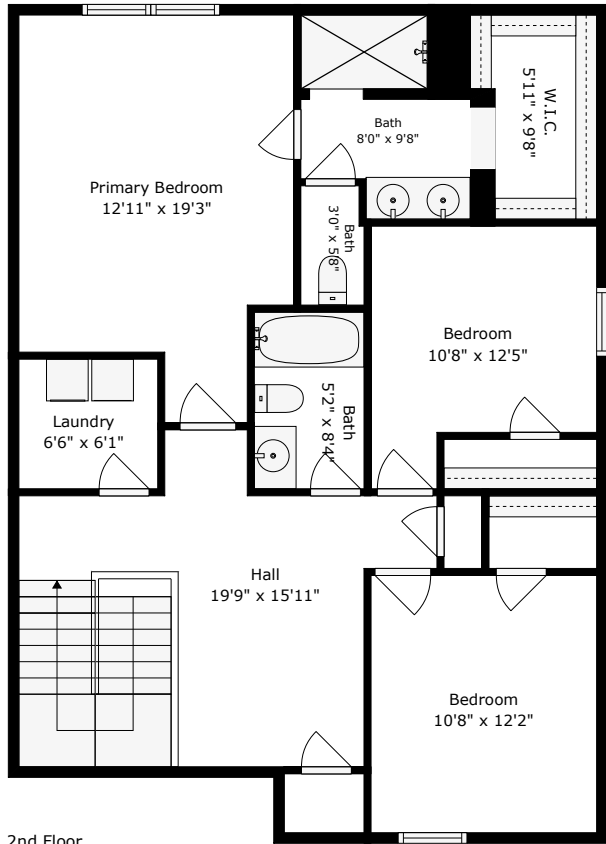

# 306 Parish Farms Drive

Carnes Crossroads | Summerville, SC 29486

1st Floor

2nd Floor

**TOTAL: 2030 sq. ft**

1st floor: 1015 sq. ft, 2nd floor: 1015 sq. ft

EXCLUDED AREAS: SCREENED PORCH: 194 sq. ft, PORCH: 77 sq. ft, WALLS: 137 sq. ft

# 306 Parish Farms Drive

Carnes Crossroads | Summerville, SC 29486

Floor 1

**TOTAL: 2030 sq. ft**

1st floor: 1015 sq. ft, 2nd floor: 1015 sq. ft

EXCLUDED AREAS: SCREENED PORCH: 194 sq. ft, PORCH: 77 sq. ft, WALLS: 137 sq. ft

**306 Parish Farms Drive**  
Carnes Crossroads | Summerville, SC 29486

Floor 2

**TOTAL: 2030 sq. ft**

1st floor: 1015 sq. ft, 2nd floor: 1015 sq. ft

EXCLUDED AREAS: SCREENED PORCH: 194 sq. ft, PORCH: 77 sq. ft, WALLS: 137 sq. ft