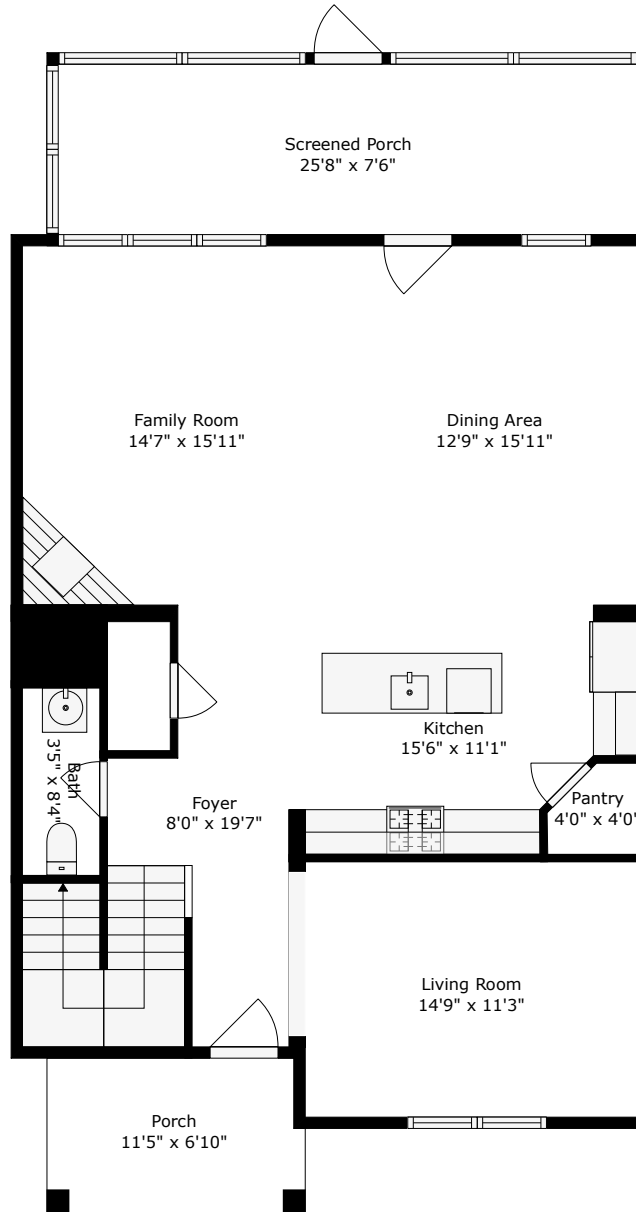

# 306 Parish Farms Drive

Carnes Crossroads | Summerville, SC 29486

1st Floor

2nd Floor

**TOTAL: 2030 sq. ft**

1st floor: 1015 sq. ft, 2nd floor: 1015 sq. ft

EXCLUDED AREAS: SCREENED PORCH: 194 sq. ft, PORCH: 77 sq. ft, WALLS: 137 sq. ft

# 306 Parish Farms Drive

Carnes Crossroads | Summerville, SC 29486

Floor 1

**TOTAL: 2030 sq. ft**

1st floor: 1015 sq. ft, 2nd floor: 1015 sq. ft

EXCLUDED AREAS: SCREENED PORCH: 194 sq. ft, PORCH: 77 sq. ft, WALLS: 137 sq. ft

**306 Parish Farms Drive**  
Carnes Crossroads | Summerville, SC 29486

Floor 2

**TOTAL: 2030 sq. ft**

1st floor: 1015 sq. ft, 2nd floor: 1015 sq. ft

EXCLUDED AREAS: SCREENED PORCH: 194 sq. ft, PORCH: 77 sq. ft, WALLS: 137 sq. ft