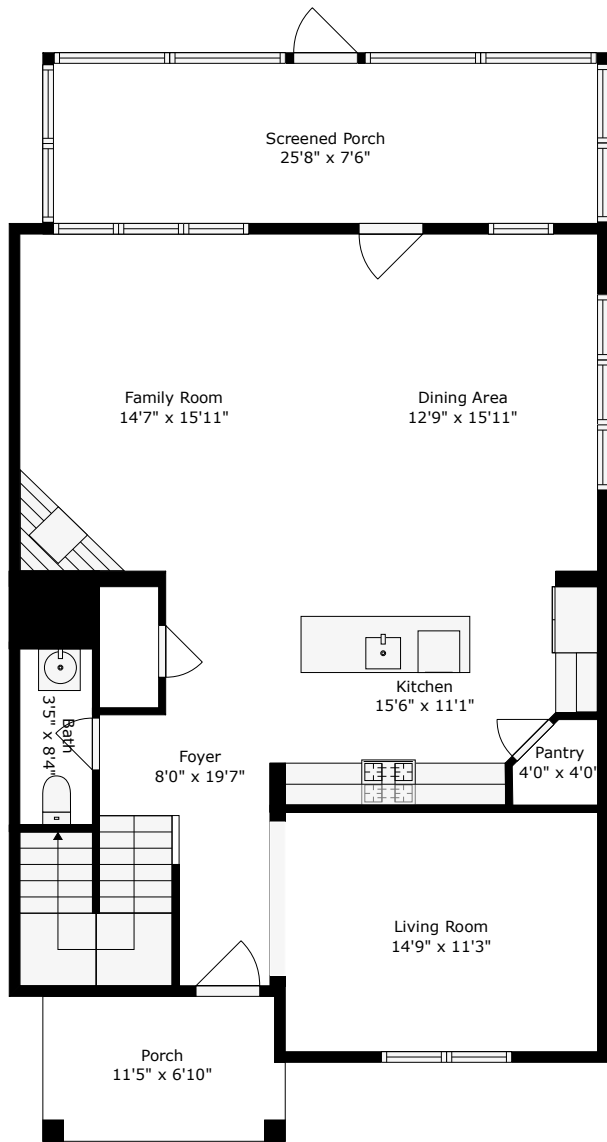

# 306 Parish Farms Drive

Carnes Crossroads | Summerville, SC 29486

1st Floor

2nd Floor

**TOTAL: 2030 sq. ft**

1st floor: 1015 sq. ft, 2nd floor: 1015 sq. ft

EXCLUDED AREAS: SCREENED PORCH: 194 sq. ft, PORCH: 77 sq. ft, WALLS: 137 sq. ft

# 306 Parish Farms Drive

Carnes Crossroads | Summerville, SC 29486

Floor 1

**TOTAL: 2030 sq. ft**

1st floor: 1015 sq. ft, 2nd floor: 1015 sq. ft

EXCLUDED AREAS: SCREENED PORCH: 194 sq. ft, PORCH: 77 sq. ft, WALLS: 137 sq. ft

**306 Parish Farms Drive**  
Carnes Crossroads | Summerville, SC 29486

Floor 2

**TOTAL: 2030 sq. ft**

1st floor: 1015 sq. ft, 2nd floor: 1015 sq. ft

EXCLUDED AREAS: SCREENED PORCH: 194 sq. ft, PORCH: 77 sq. ft, WALLS: 137 sq. ft