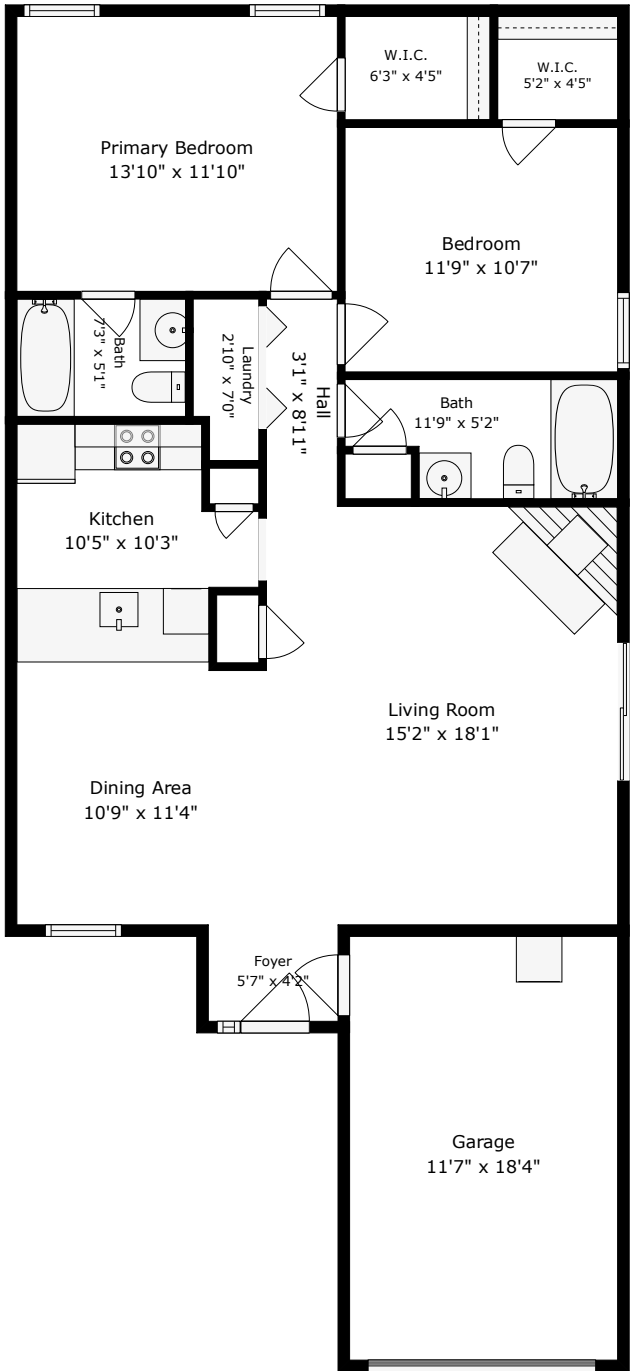

823 Winthrop Street B

Crowfield Village | Ladson, SC 29456

TOTAL: 1041 sq. ft
1st floor: 1041 sq. ft
EXCLUDED AREAS: GARAGE: 212 sq. ft, WALLS: 83 sq. ft

Floor Plan Created By Cubicasa App. Measurements Deemed Highly Reliable But Not Guaranteed.