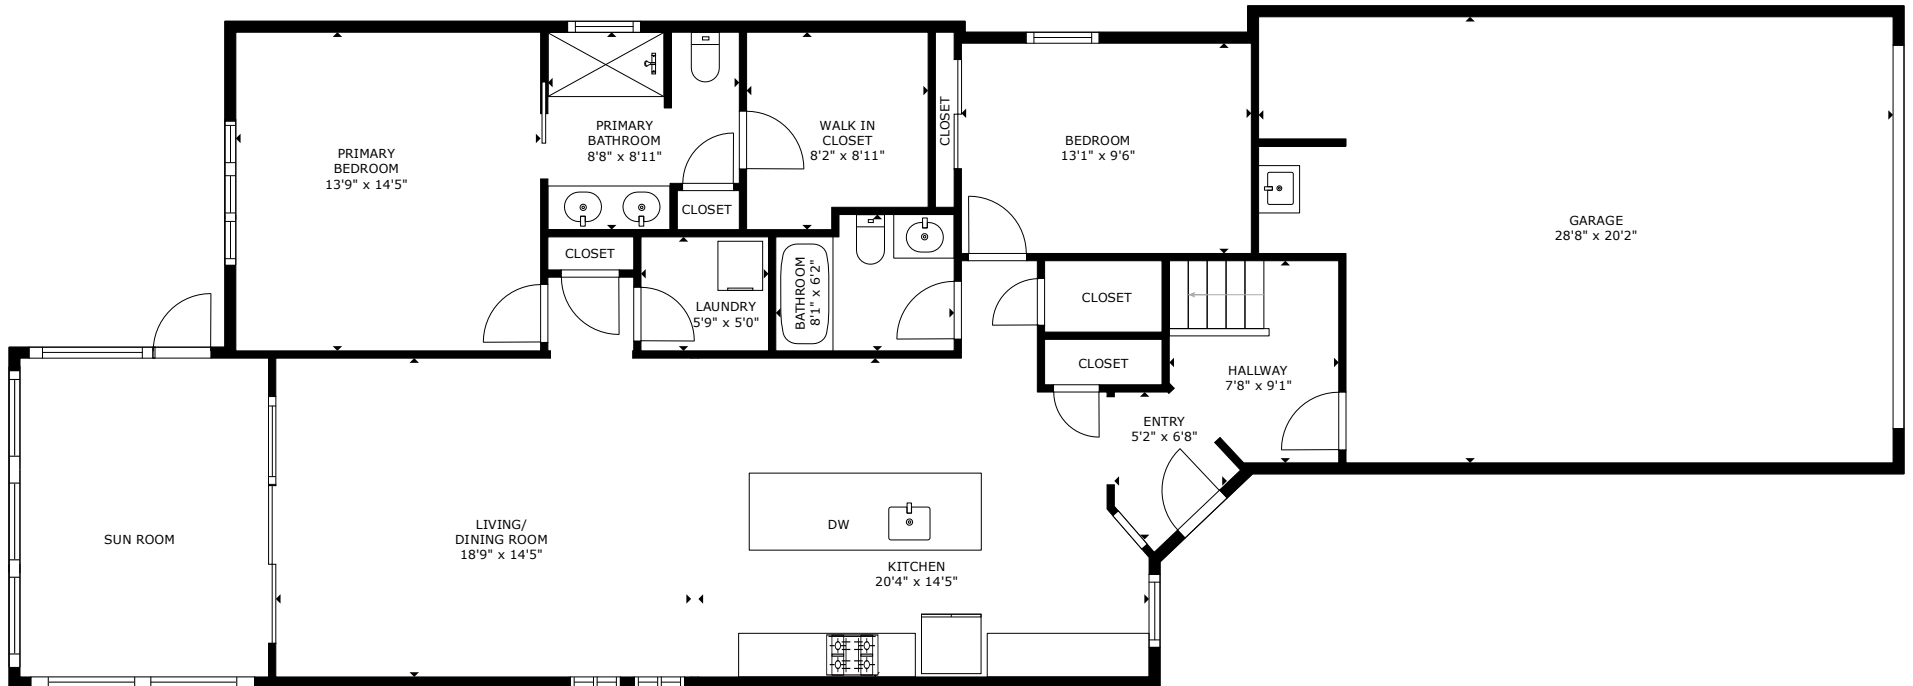

449 Switchgrass Drive

Nexton | Summerville, SC 29486

FLOOR 2

FLOOR 1

GROSS INTERNAL AREA
FLOOR 1: 1,475 sq. ft, FLOOR 2: 242 sq. ft
TOTAL: 1,717 sq. ft

EXCLUDED AREA: GARAGE: 539 sq. ft

SIZES AND DIMENSIONS ARE APPROXIMATE, ACTUAL MAY VARY.

449 Switchgrass Drive

Nexton | Summerville, SC 29486

GROSS INTERNAL AREA
FLOOR 1: 1,475 sq. ft, FLOOR 2: 242 sq. ft
TOTAL: 1,717 sq. ft

EXCLUDED AREA: GARAGE: 539 sq. ft

SIZES AND DIMENSIONS ARE APPROXIMATE, ACTUAL MAY VARY.