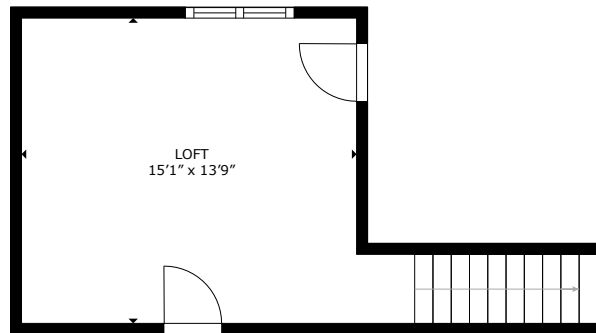

449 Switchgrass Drive

Nexton | Summerville, SC 29486

FLOOR 2

FLOOR 1

GROSS INTERNAL AREA
FLOOR 1: 1,475 sq. ft, FLOOR 2: 242 sq. ft
TOTAL: 1,717 sq. ft

EXCLUDED AREA: GARAGE: 539 sq. ft

SIZES AND DIMENSIONS ARE APPROXIMATE, ACTUAL MAY VARY.

449 Switchgrass Drive

Nexton | Summerville, SC 29486

GROSS INTERNAL AREA
FLOOR 1: 1,475 sq. ft, FLOOR 2: 242 sq. ft
TOTAL: 1,717 sq. ft

EXCLUDED AREA: GARAGE: 539 sq. ft

SIZES AND DIMENSIONS ARE APPROXIMATE, ACTUAL MAY VARY.