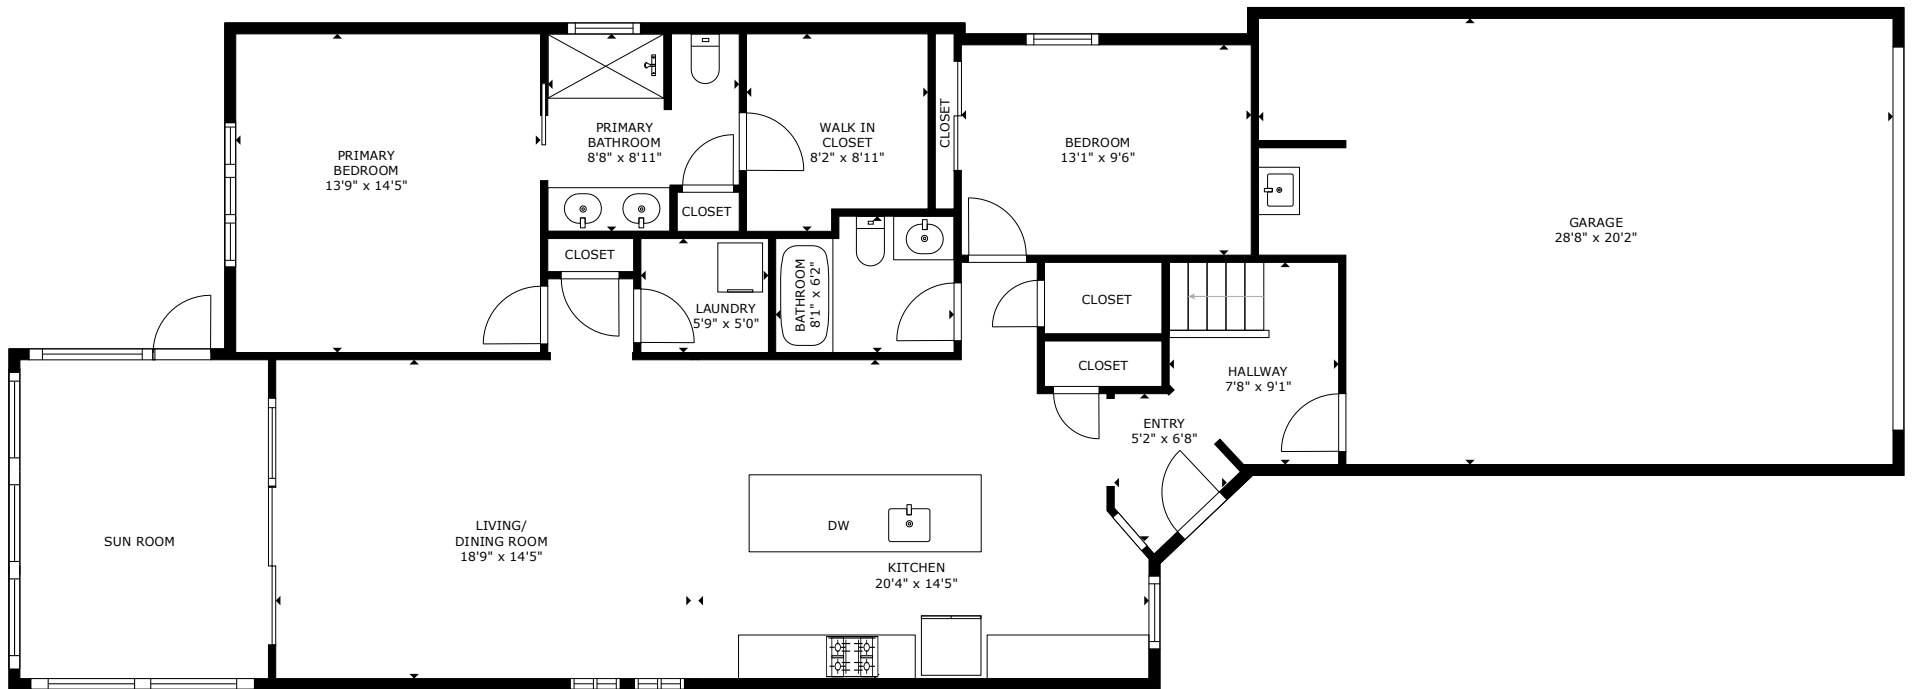

449 Switchgrass Drive

Nexton | Summerville, SC 29486

FLOOR 2

FLOOR 1

GROSS INTERNAL AREA
FLOOR 1: 1,475 sq. ft, FLOOR 2: 242 sq. ft
TOTAL: 1,717 sq. ft

EXCLUDED AREA: GARAGE: 539 sq. ft

SIZES AND DIMENSIONS ARE APPROXIMATE, ACTUAL MAY VARY.

449 Switchgrass Drive

Nexton | Summerville, SC 29486

GROSS INTERNAL AREA
FLOOR 1: 1,475 sq. ft, FLOOR 2: 242 sq. ft
TOTAL: 1,717 sq. ft

EXCLUDED AREA: GARAGE: 539 sq. ft

SIZES AND DIMENSIONS ARE APPROXIMATE, ACTUAL MAY VARY.