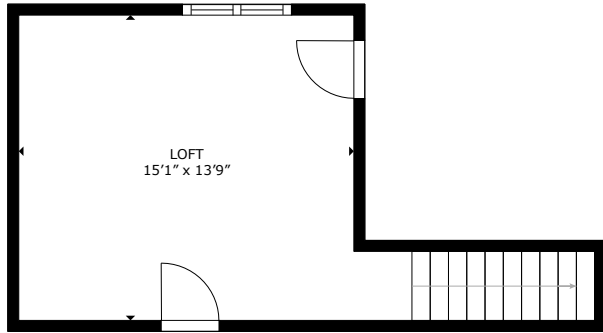

449 Switchgrass Drive

Nexton | Summerville, SC 29486

FLOOR 2

FLOOR 1

GROSS INTERNAL AREA
FLOOR 1: 1,475 sq. ft, FLOOR 2: 242 sq. ft
TOTAL: 1,717 sq. ft

EXCLUDED AREA: GARAGE: 539 sq. ft

SIZES AND DIMENSIONS ARE APPROXIMATE, ACTUAL MAY VARY.

449 Switchgrass Drive

Nexton | Summerville, SC 29486

GROSS INTERNAL AREA
FLOOR 1: 1,475 sq. ft, FLOOR 2: 242 sq. ft
TOTAL: 1,717 sq. ft

EXCLUDED AREA: GARAGE: 539 sq. ft

SIZES AND DIMENSIONS ARE APPROXIMATE, ACTUAL MAY VARY.