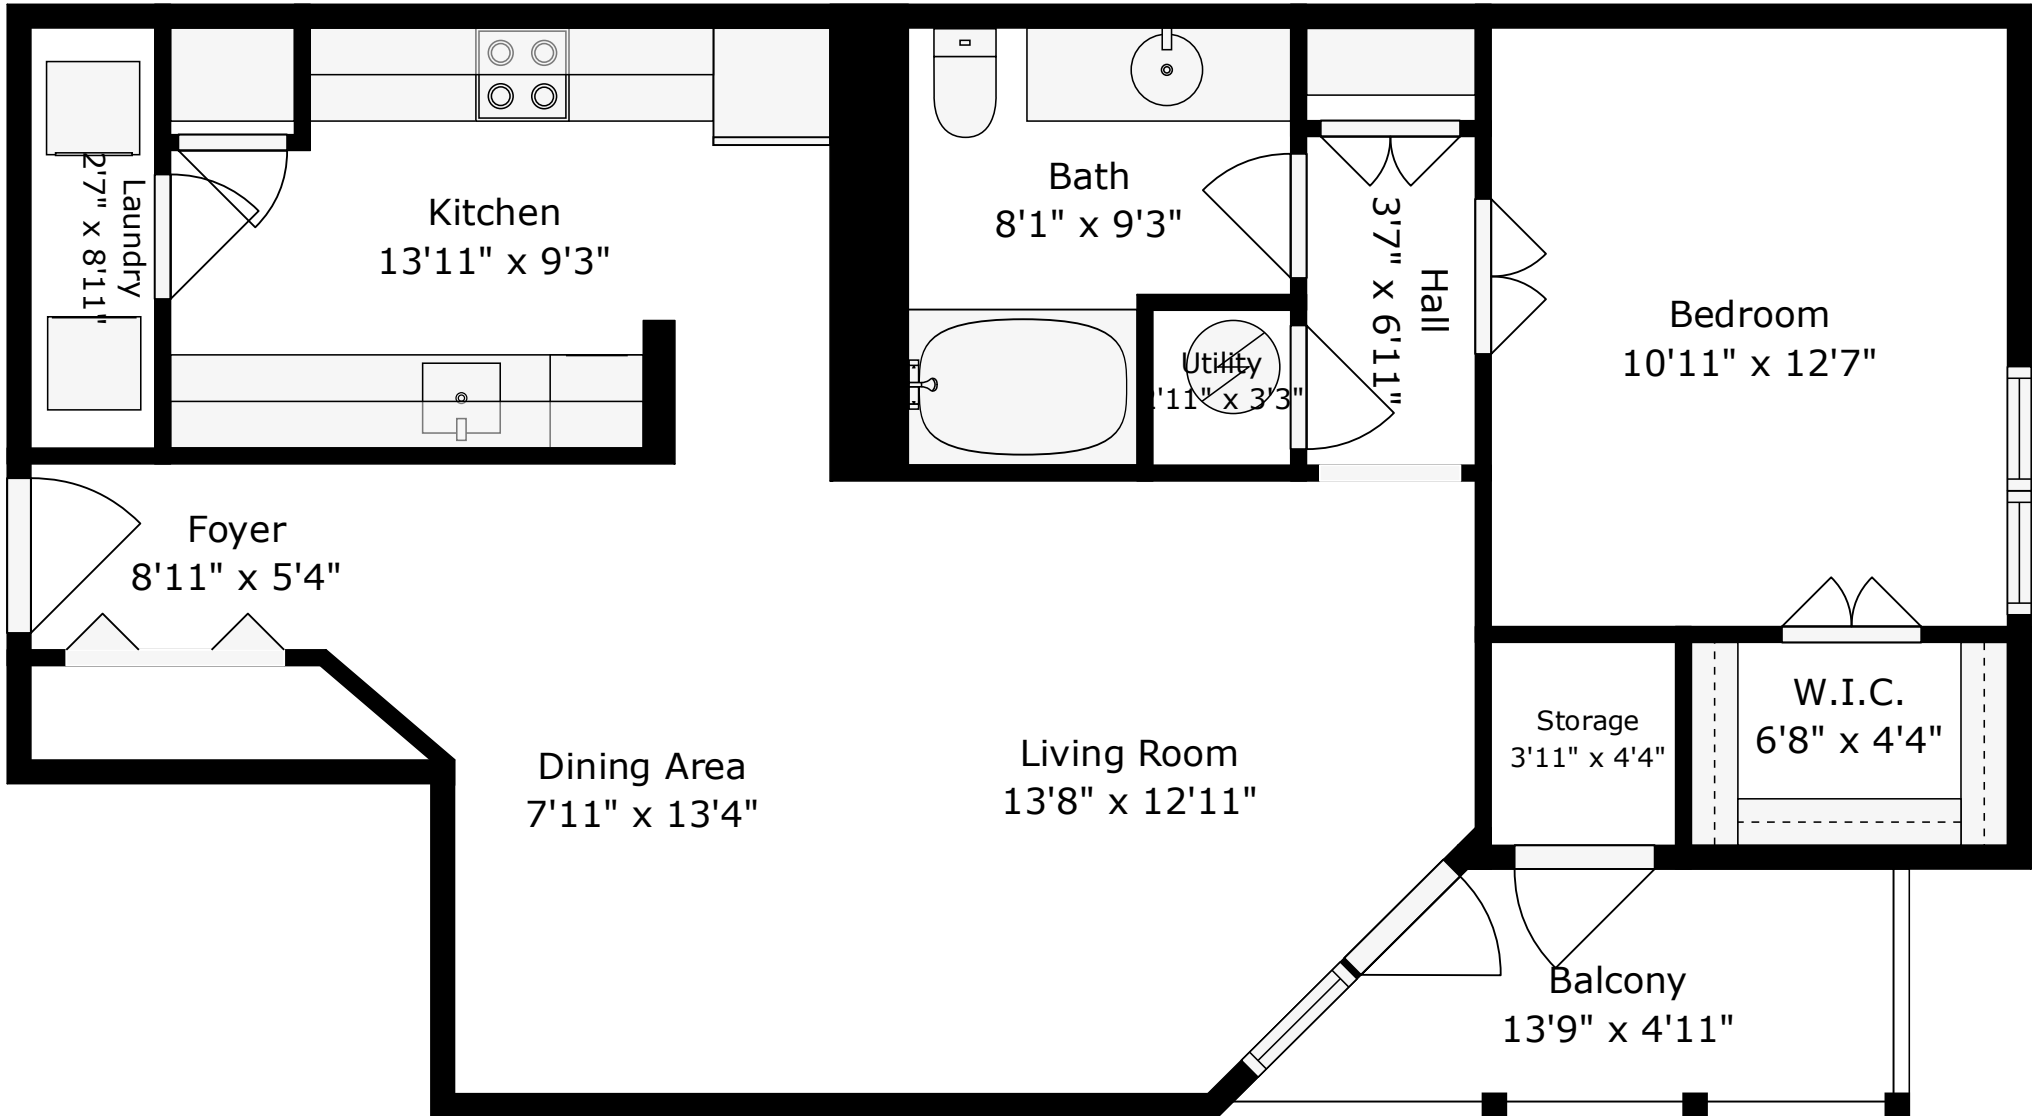

# 2211 Egret Crest Lane

The Colony at Heron Reserve | Charleston, SC 29414

**TOTAL: 777 sq. ft**

1st floor: 777 sq. ft

EXCLUDED AREAS: STORAGE: 17 sq. ft, BALCONY: 56 sq. ft, UTILITY: 10 sq. ft,

WALLS: 63 sq. ft