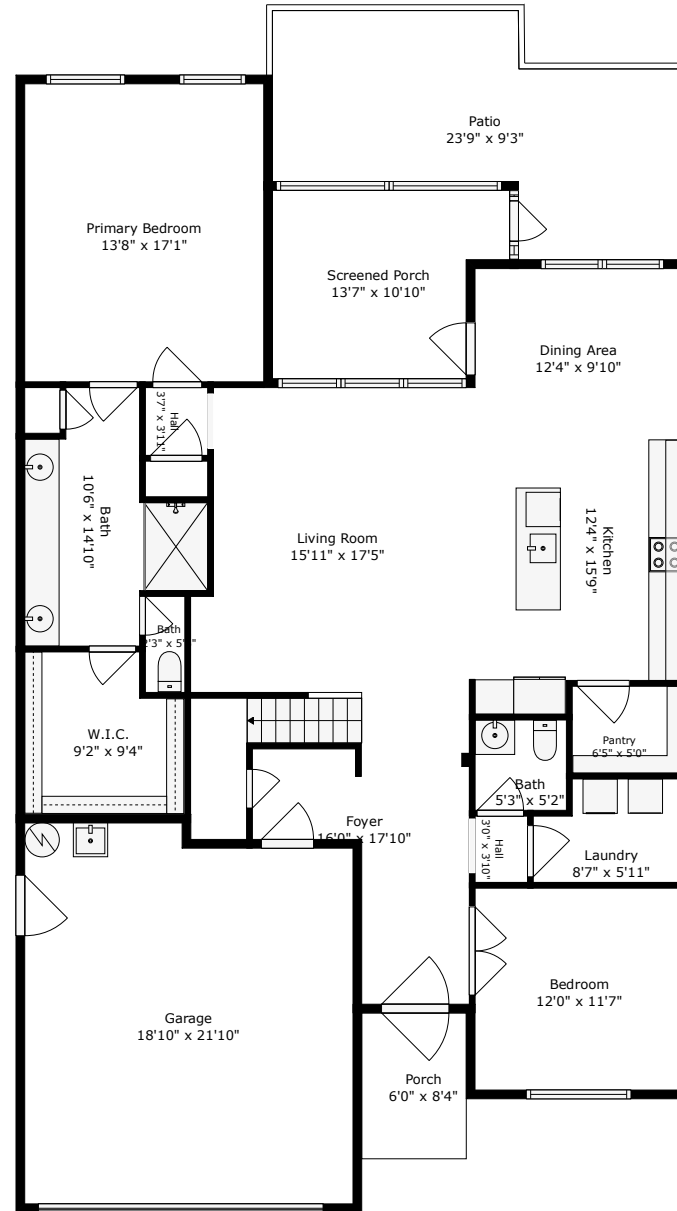

1511 Sanborll Landing Drive

Hunters Bend | Ladson, SC 29456

TOTAL: 2248 sq. ft

1st floor: 1519 sq. ft, 2nd floor: 729 sq. ft

EXCLUDED AREAS: GARAGE: 397 sq. ft, SCREENED PORCH: 130 sq. ft, PORCH: 50 sq. ft,
PATIO: 244 sq. ft, STAIRWELL: 63 sq. ft, OPEN TO BELOW: 16 sq. ft,
WALLS: 210 sq. ft