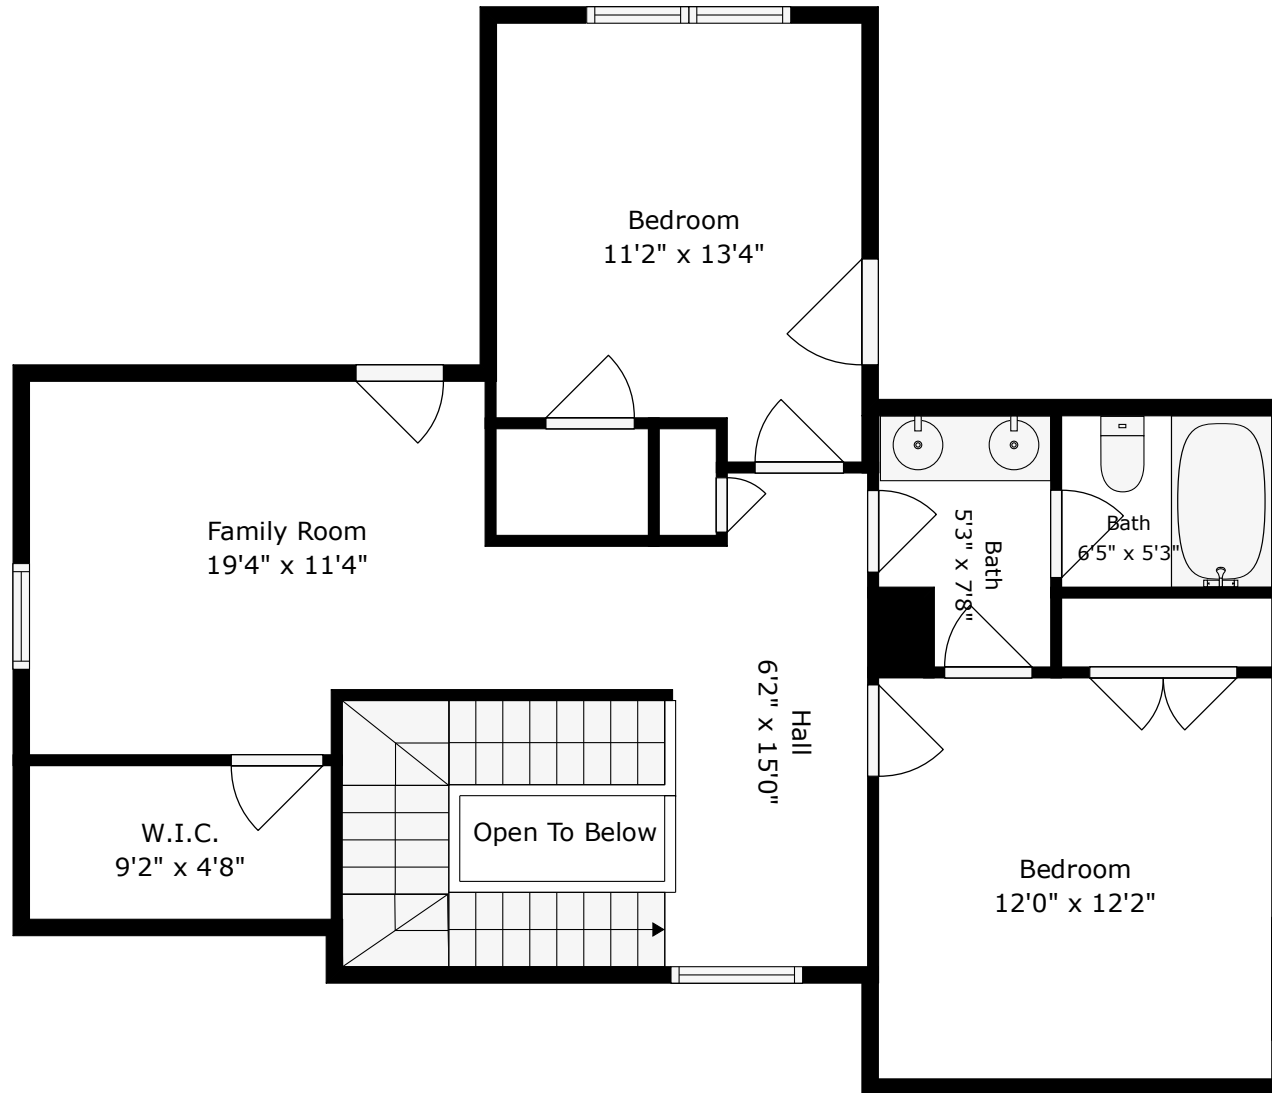

1511 Sanborll Landing Drive

Hunters Bend | Ladson, SC 29456

TOTAL: 2248 sq. ft

1st floor: 1519 sq. ft, 2nd floor: 729 sq. ft

EXCLUDED AREAS: GARAGE: 397 sq. ft, SCREENED PORCH: 130 sq. ft, PORCH: 50 sq. ft,
PATIO: 244 sq. ft, STAIRWELL: 63 sq. ft, OPEN TO BELOW: 16 sq. ft,
WALLS: 210 sq. ft