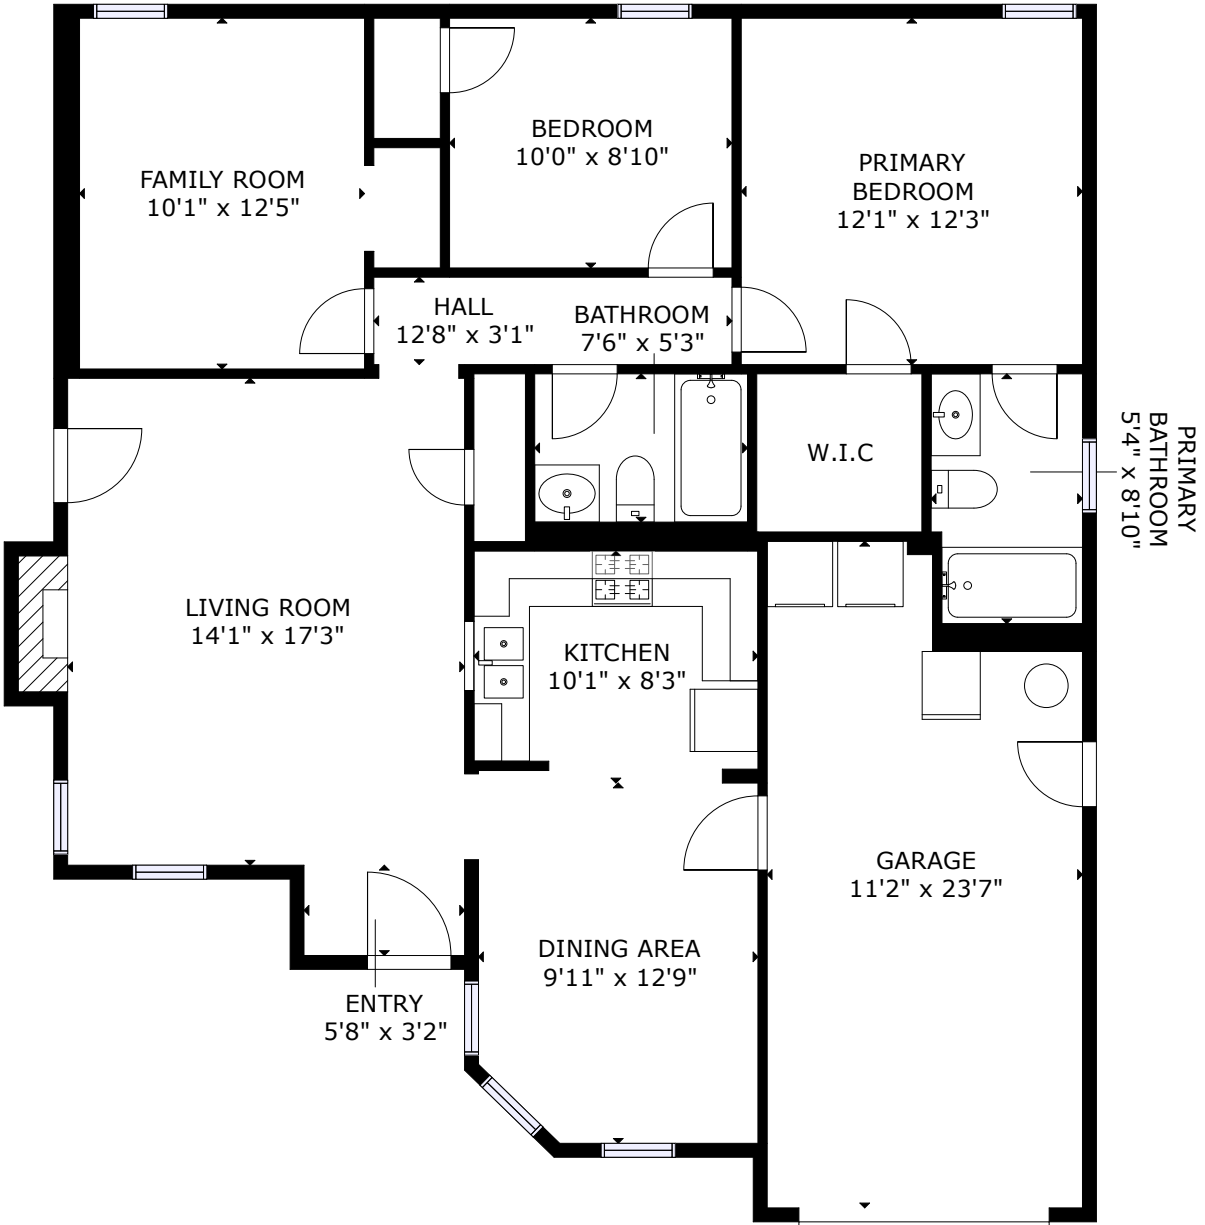

117 Coventry Road

Sangaree | Summerville, SC 29483

GROSS INTERNAL AREA
EXCLUDED AREAS: GARAGE: 243 sq.ft
TOTAL: 1074 sq.ft

SIZES AND DIMENSIONS ARE APPROXIMATE, ACTUAL MAY VARY.