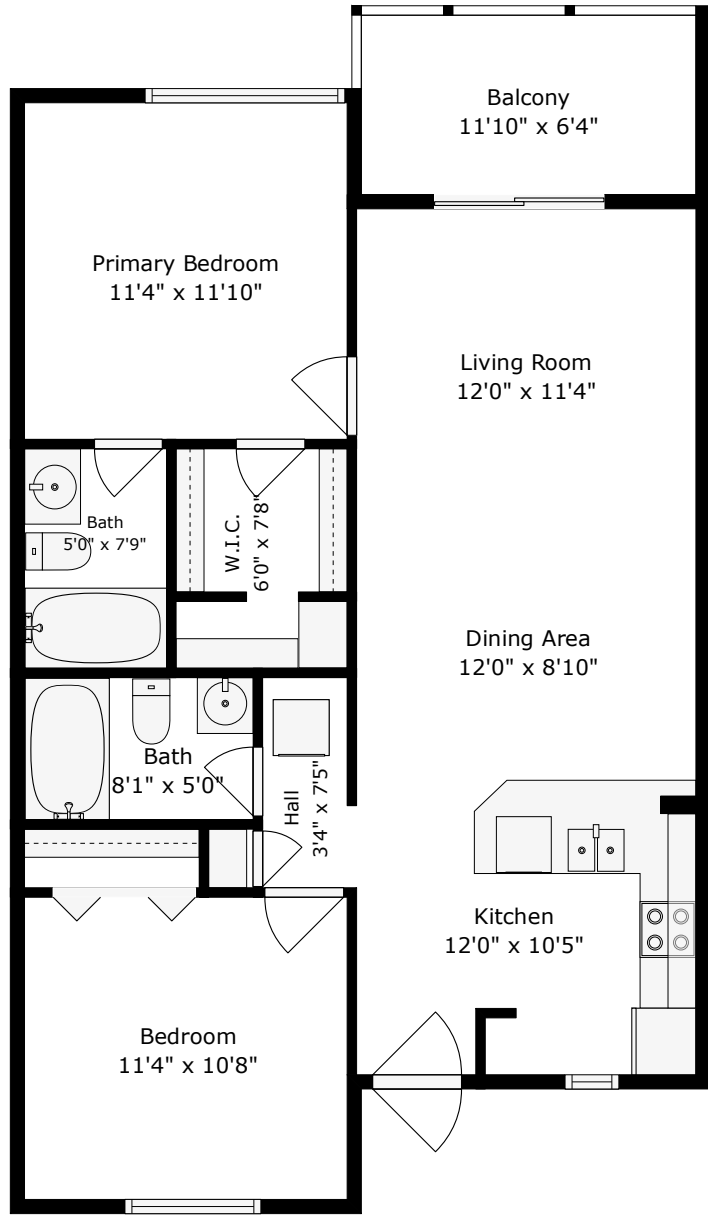

2162 Bees Ferry Road G

Dovefield | Charleston, SC 29414

TOTAL: 815 sq. ft

1st floor: 815 sq. ft

EXCLUDED AREAS: BALCONY: 75 sq. ft, WALLS: 67 sq. ft

Floor Plan Created By Cubicasa App. Measurements Deemed Highly Reliable But Not Guaranteed.